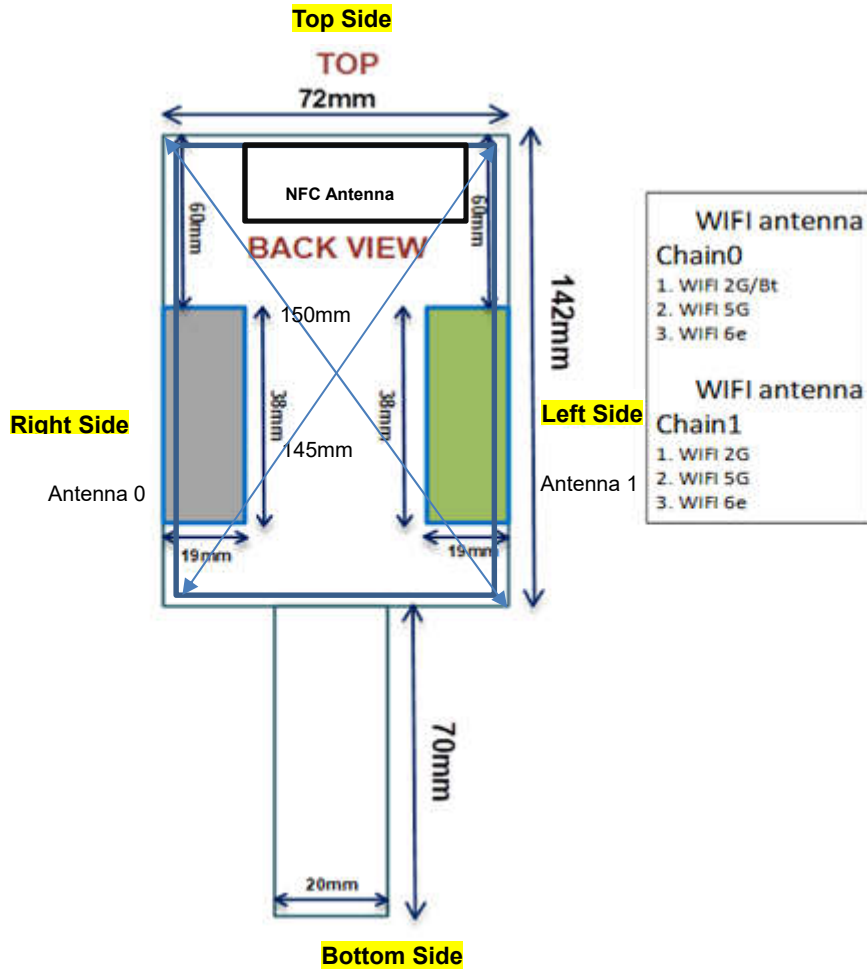

Appendix D. SAR Test Setup Photos

Product Specific 10g SAR

Front, Test Separation 0 mm

Back, Test Separation 0 mm

Left Side, Test Separation 0 mm

Right Side, Test Separation 0 mm

Top Side, Test Separation 0 mm

Antenna Location

WLAN Antenna 0	WLAN 2.4GHz<TX/RX> WLAN 5GHz/6GHz<TX/RX> Bluetooth<TX/RX>
WLAN Antenna 1	WLAN 2.4GHz<TX/RX> WLAN 5GHz/6GHz<TX/RX>
NFC Antenna	NFC<TX/RX>