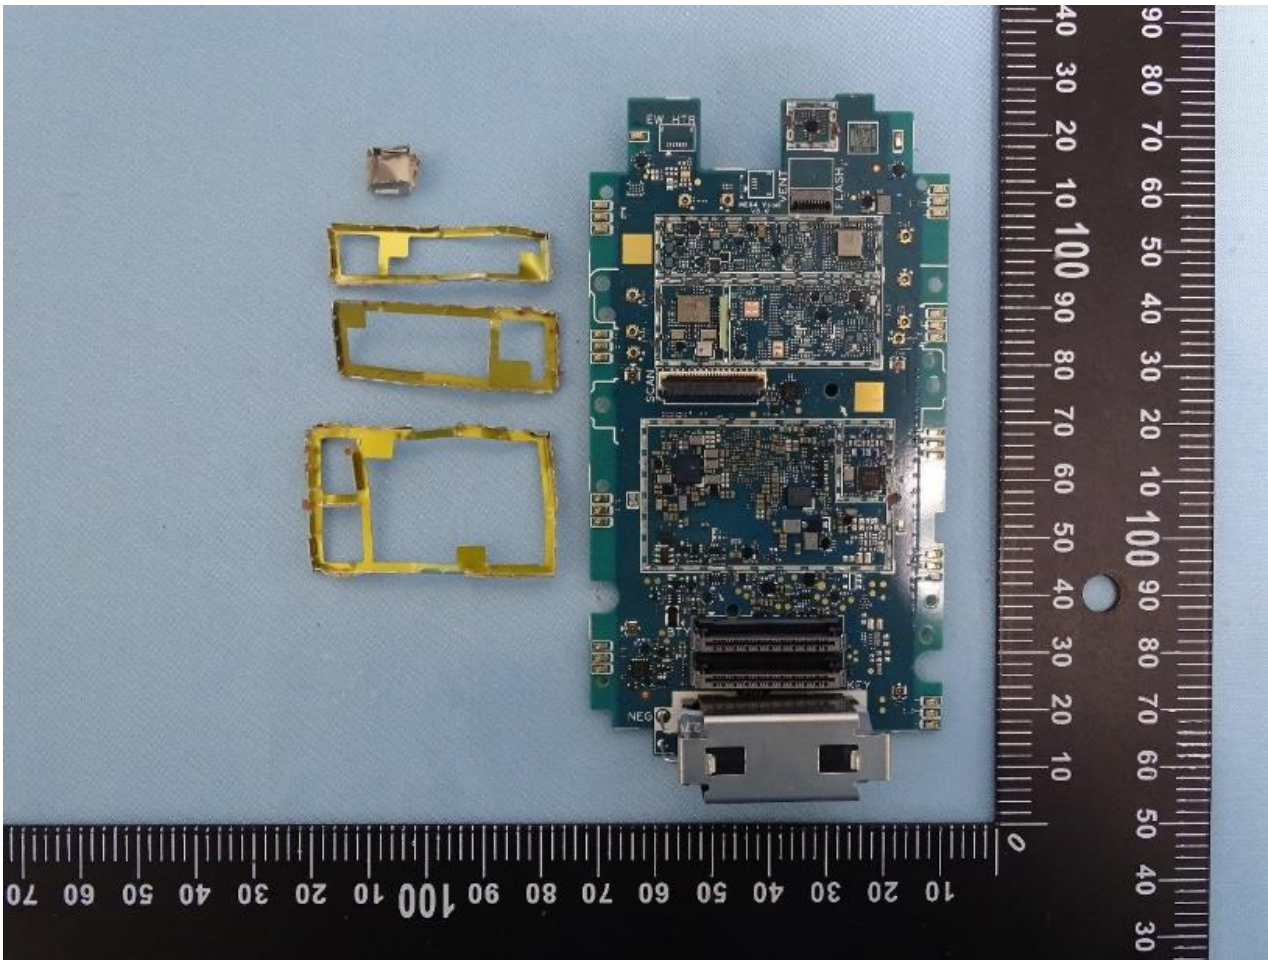

3. Internal Photograph of EUT

Brand Name: ZEBRA / Model Name: MC9401 / HVIN: MC9401

SE4770 + with/without Camera

SE5800 + with/without Camera

SE4770/SE5800 + with Camera

SE4770

SE5800

12.65 公分

SE4770/SE5800+ without Camera