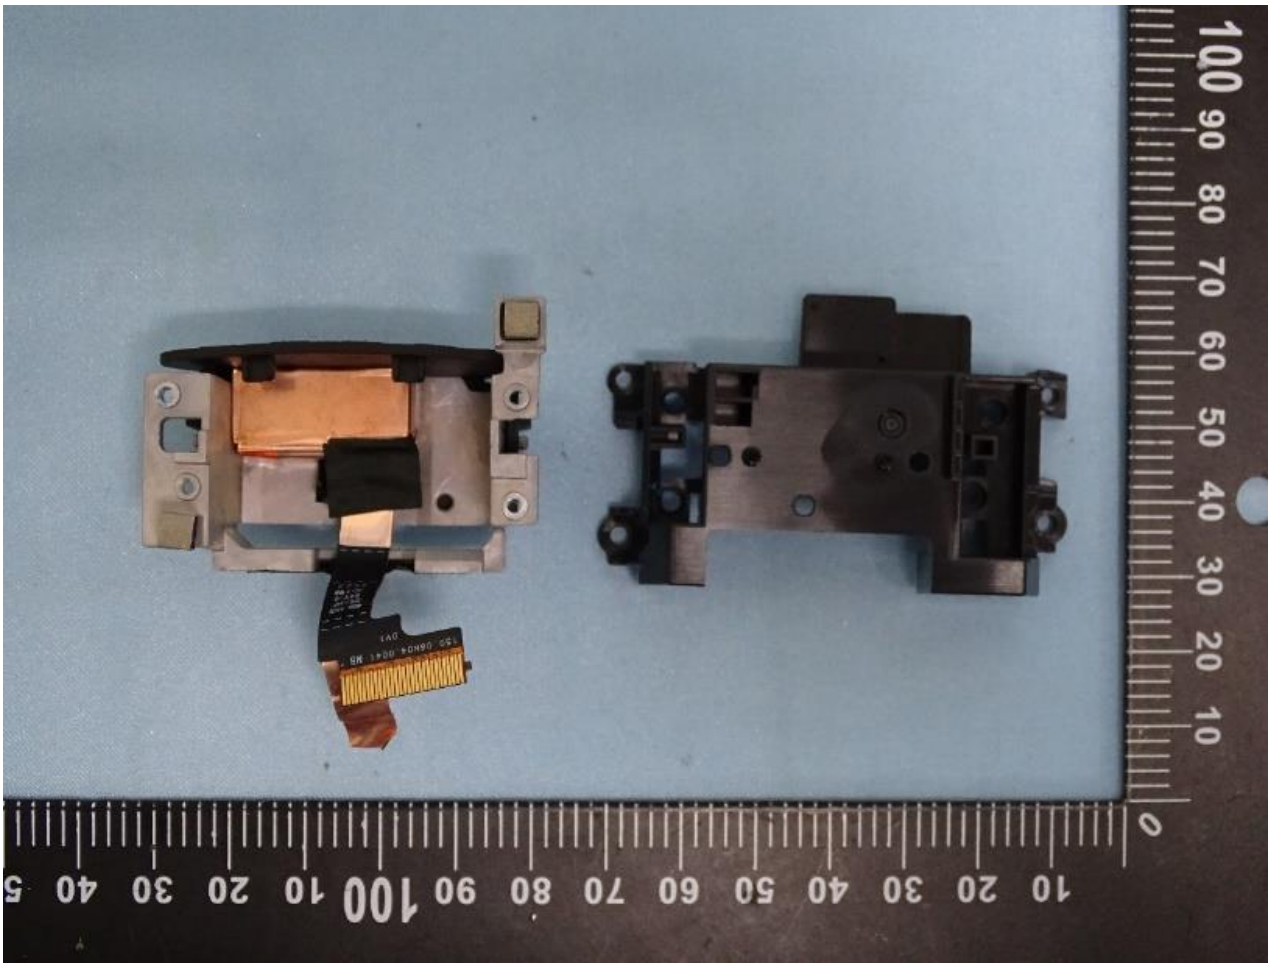

3. Internal Photograph of EUT

Brand Name: ZEBRA / Model Name: MC9401 / HVIN: MC9401

SE4770 + with/without Camera

SE5800 + with/without Camera

SE4770/SE5800 + with Camera

SE4770

SE5800

12.65 公分

SE4770/SE5800+ without Camera