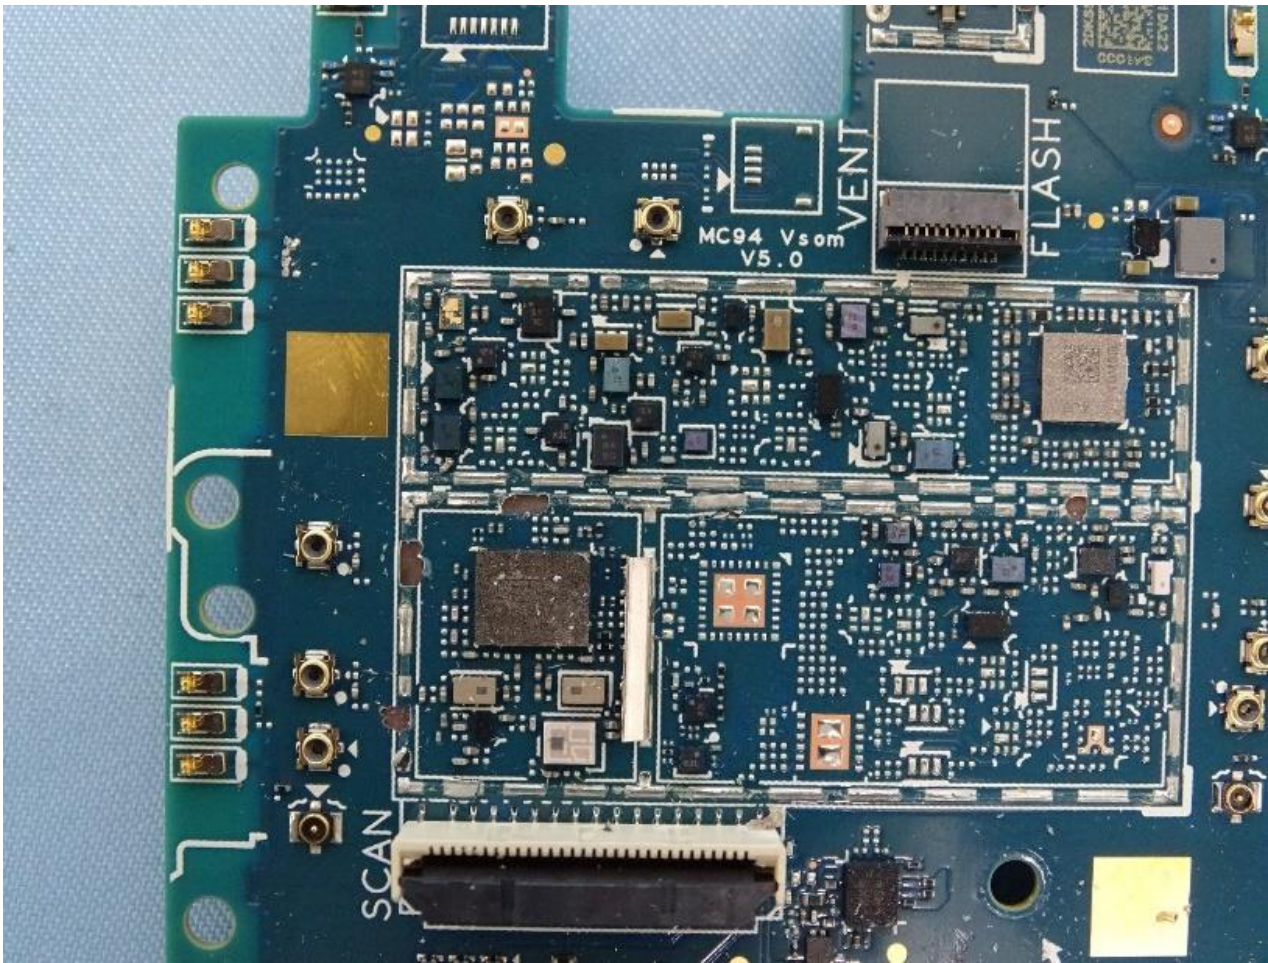

3. Internal Photograph of EUT

Brand Name: ZEBRA / Model Name: MC9401 / HVIN: MC9401

SE4770 + with/without Camera

SE5800 + with/without Camera

SE4770/SE5800 + with Camera

SE4770

SE5800

12.65 公分

SE4770/SE5800+ without Camera