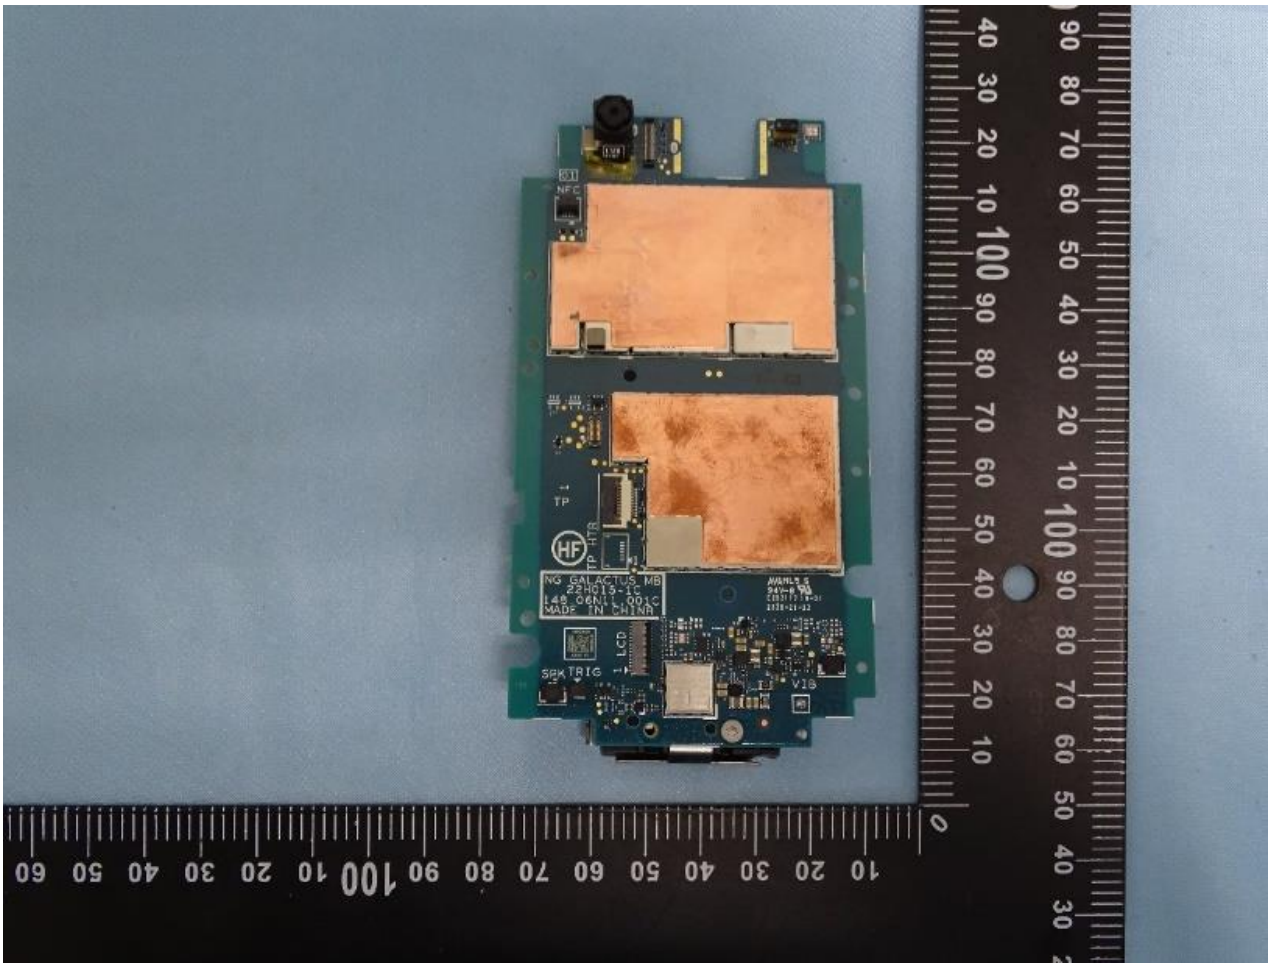

3. Internal Photograph of EUT

Brand Name: ZEBRA / Model Name: MC9401 / HVIN: MC9401

SE4770 + with/without Camera

SE5800 + with/without Camera

SE4770/SE5800 + with Camera

SE4770

SE5800

12.65 公分

SE4770/SE5800+ without Camera