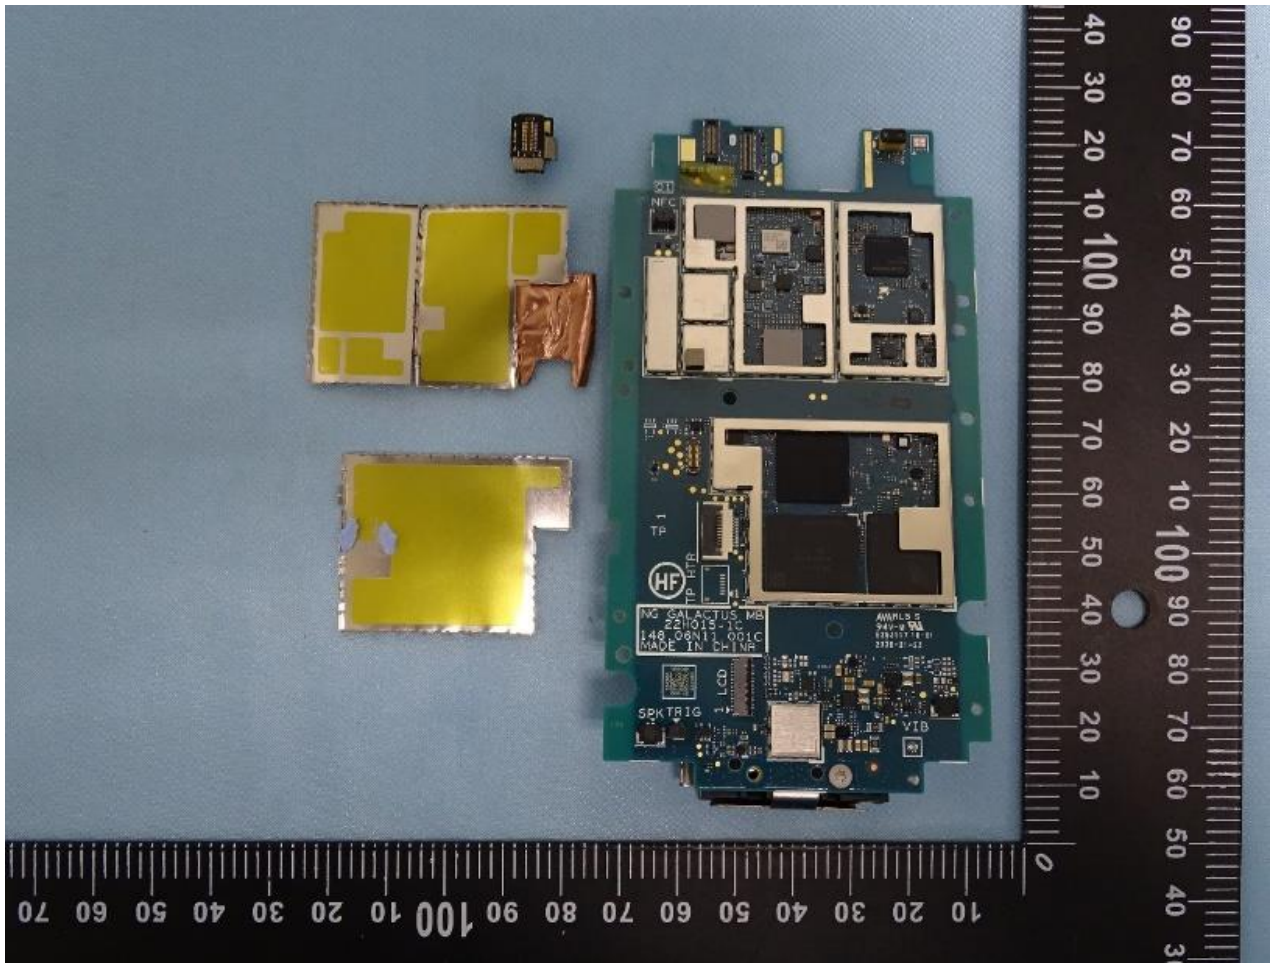

3. Internal Photograph of EUT

Brand Name: ZEBRA / Model Name: MC9401 / HVIN: MC9401

SE4770 + with/without Camera

SE5800 + with/without Camera

SE4770/SE5800 + with Camera

SE4770

SE5800

12.65 公分

SE4770/SE5800+ without Camera