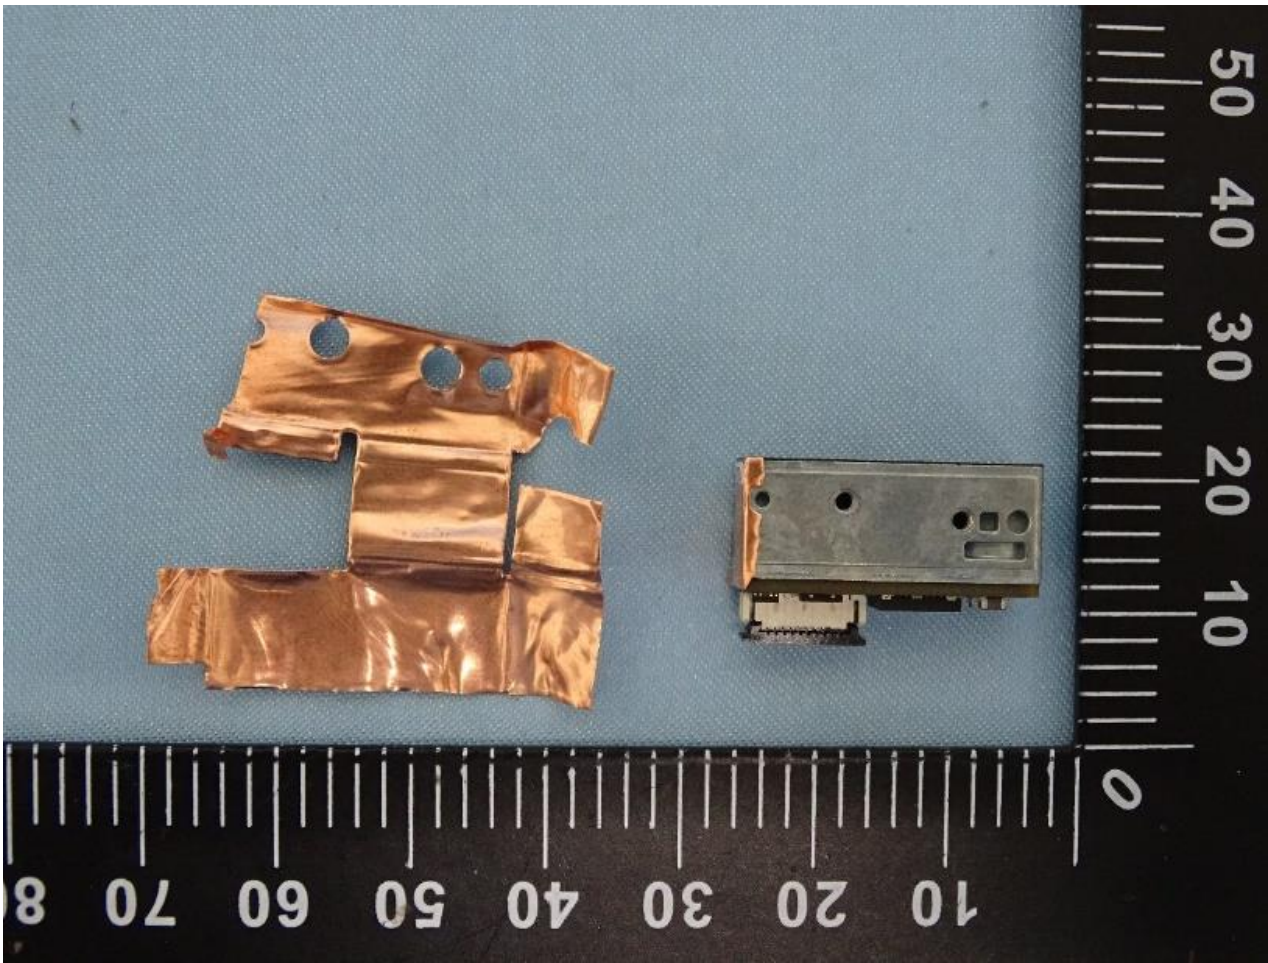

3. Internal Photograph of EUT

Brand Name: ZEBRA / Model Name: MC9401 / HVIN: MC9401

SE4770 + with/without Camera

SE5800 + with/without Camera

SE4770/SE5800 + with Camera

SE4770

SE5800

12.65 公分

SE4770/SE5800+ without Camera