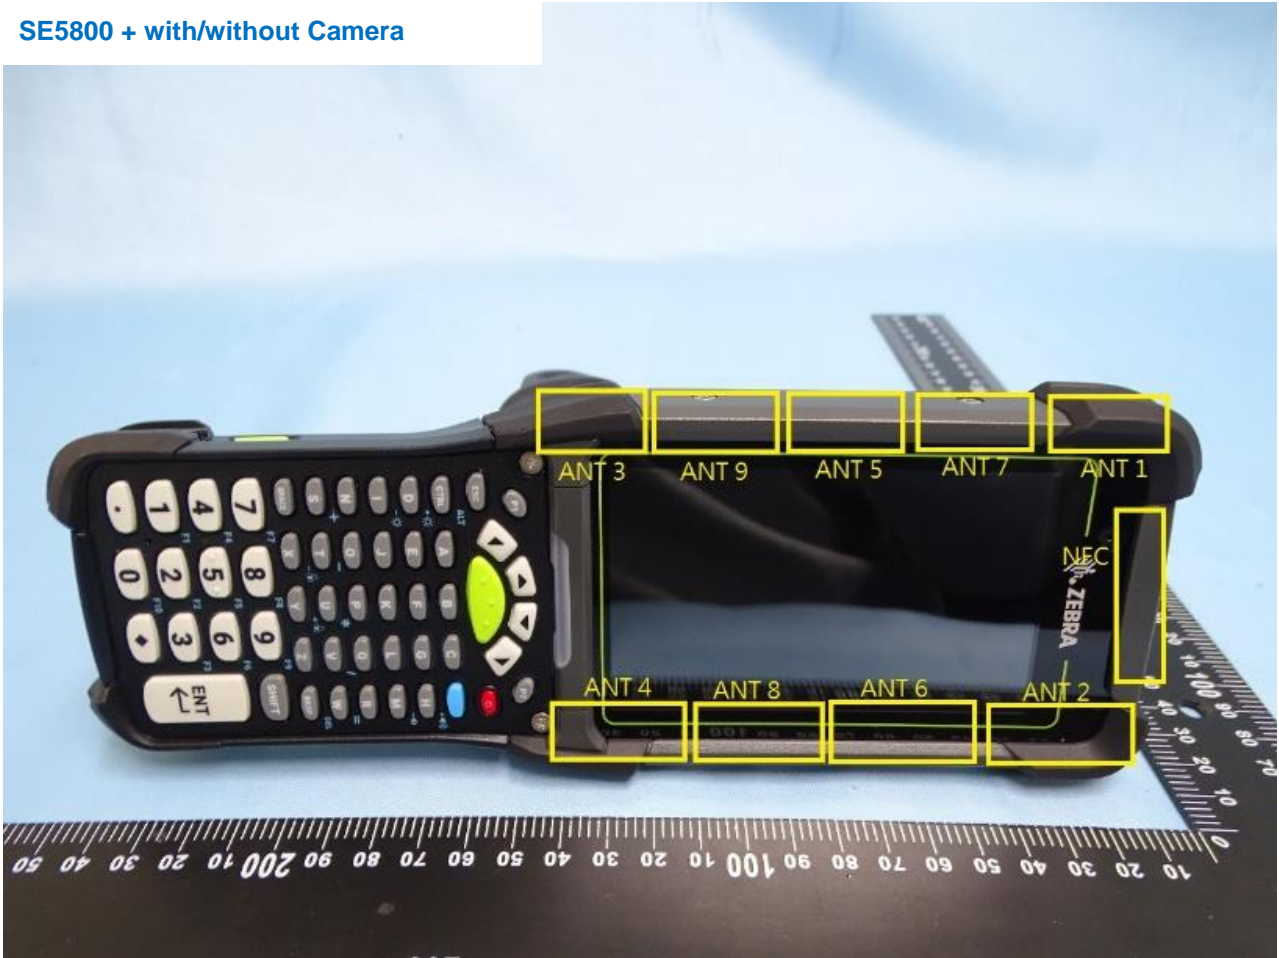

3. Internal Photograph of EUT

Brand Name: ZEBRA / Model Name: MC9401 / HVIN: MC9401

SE4770 + with/without Camera

SE5800 + with/without Camera

SE4770/SE5800 + with Camera

SE4770

SE5800

12.65 公分

SE4770/SE5800+ without Camera