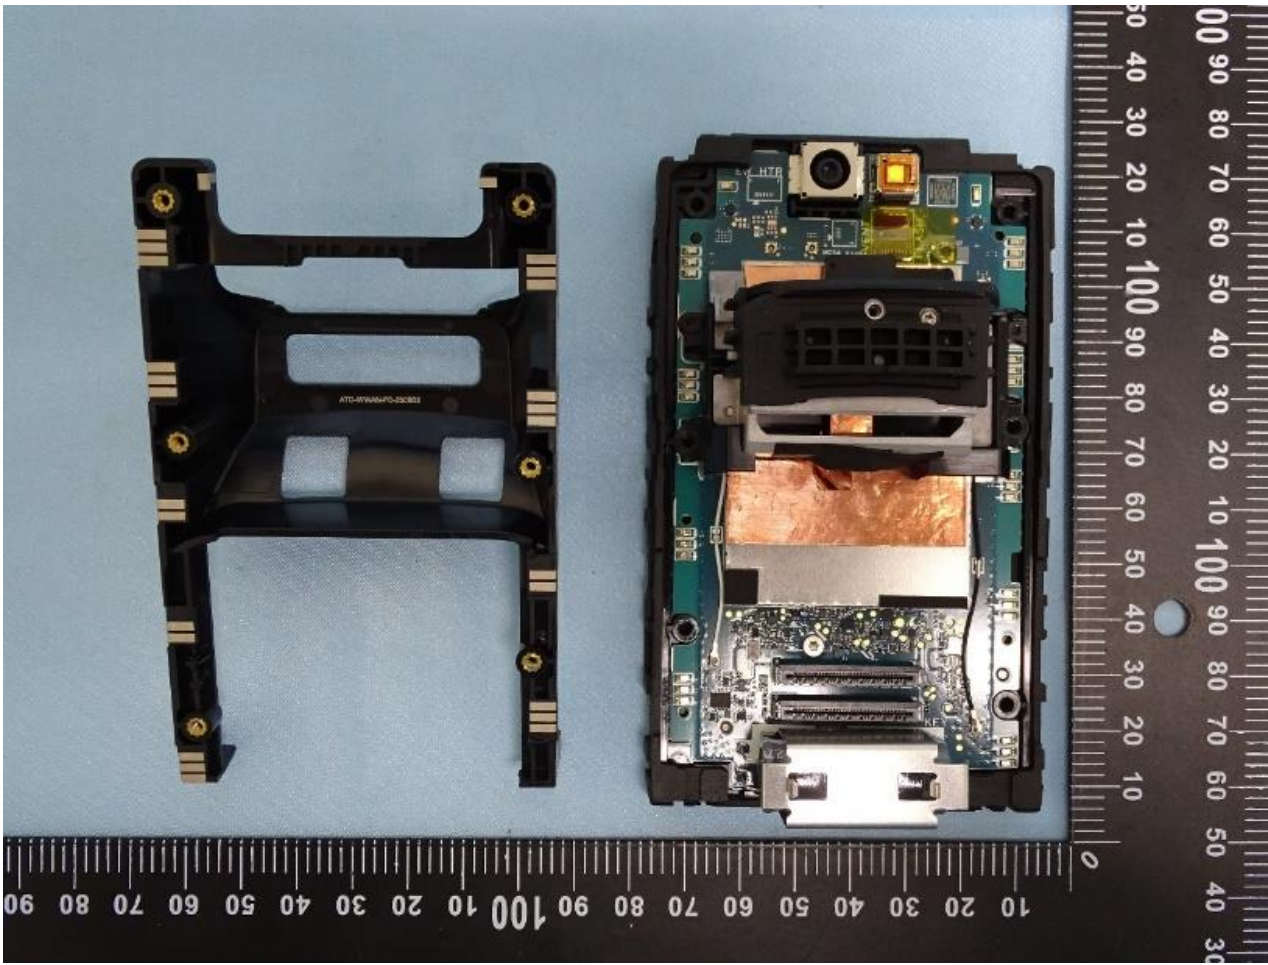

3. Internal Photograph of EUT

Brand Name: ZEBRA / Model Name: MC9401 / HVIN: MC9401

SE4770 + with/without Camera

SE5800 + with/without Camera

SE4770/SE5800 + with Camera

SE4770

SE5800

12.65 公分

SE4770/SE5800+ without Camera