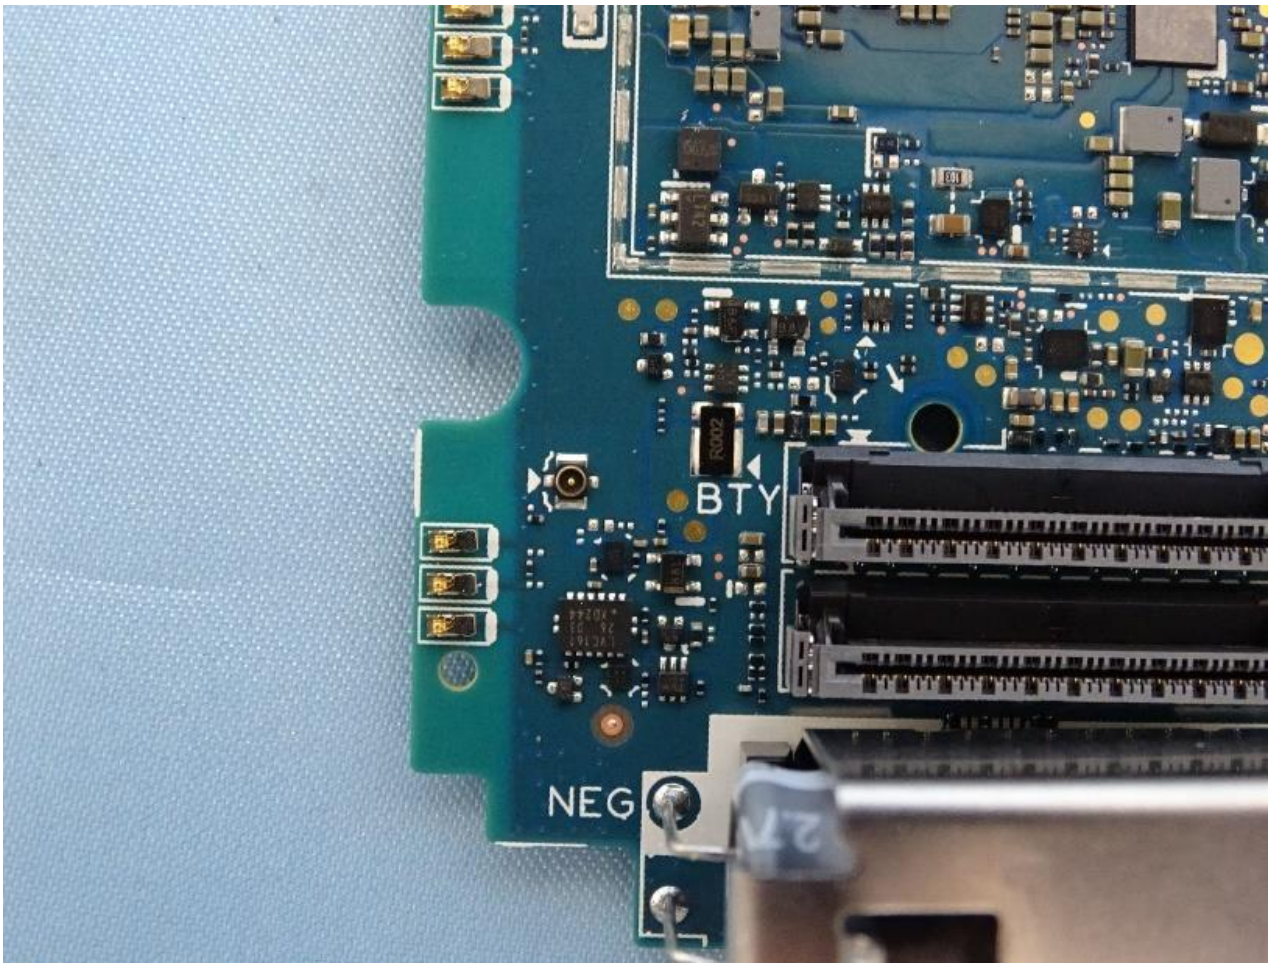

3. Internal Photograph of EUT

Brand Name: ZEBRA / Model Name: MC9401 / HVIN: MC9401

SE4770 + with/without Camera

SE5800 + with/without Camera

SE4770/SE5800 + with Camera

SE4770

SE5800

12.65 公分

SE4770/SE5800+ without Camera