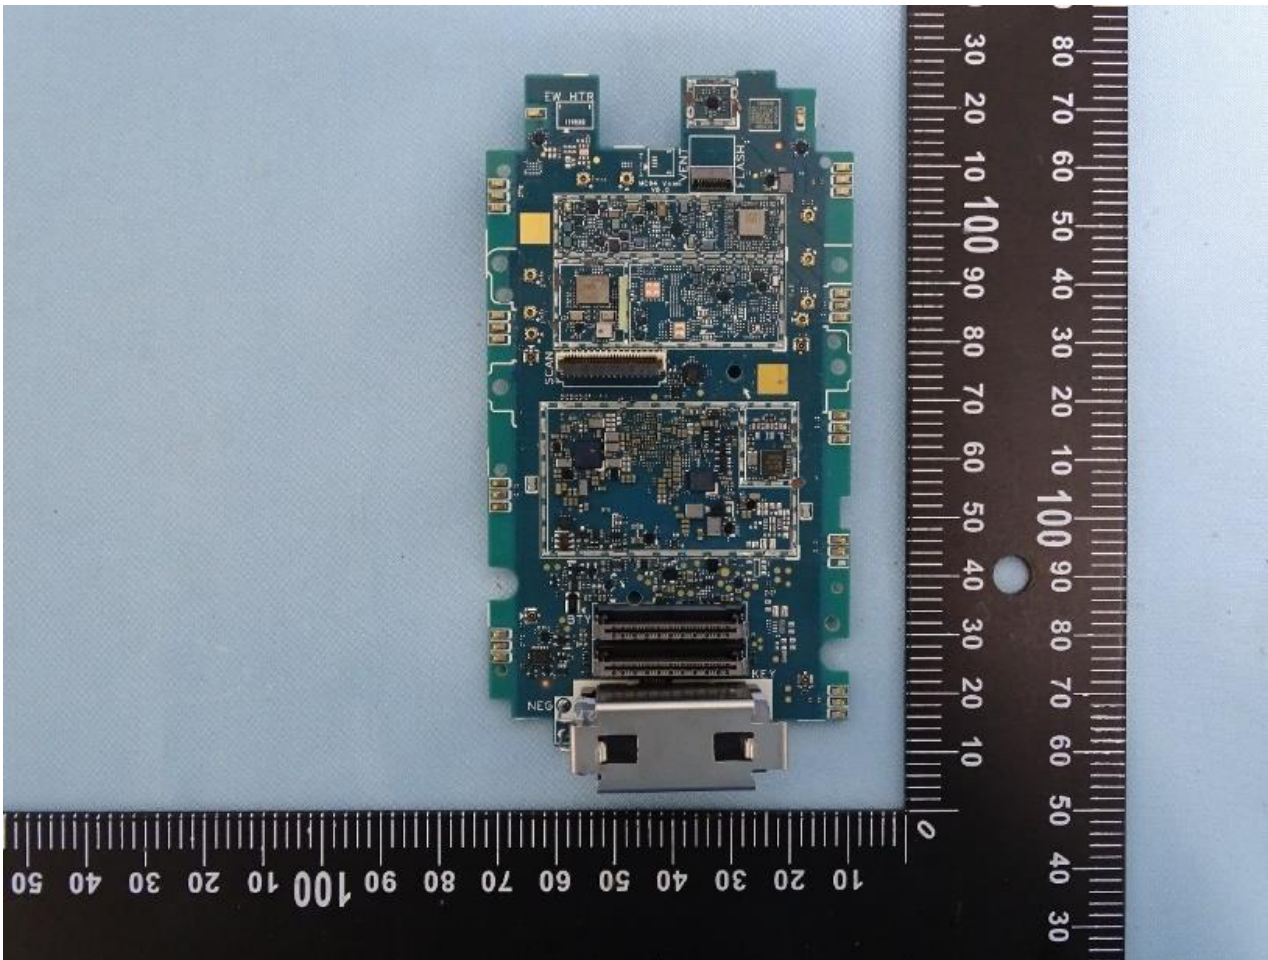

3. Internal Photograph of EUT

Brand Name: ZEBRA / Model Name: MC9401 / HVIN: MC9401

SE4770 + with/without Camera

SE5800 + with/without Camera

SE4770/SE5800 + with Camera

SE4770

SE5800

12.65 公分

SE4770/SE5800+ without Camera