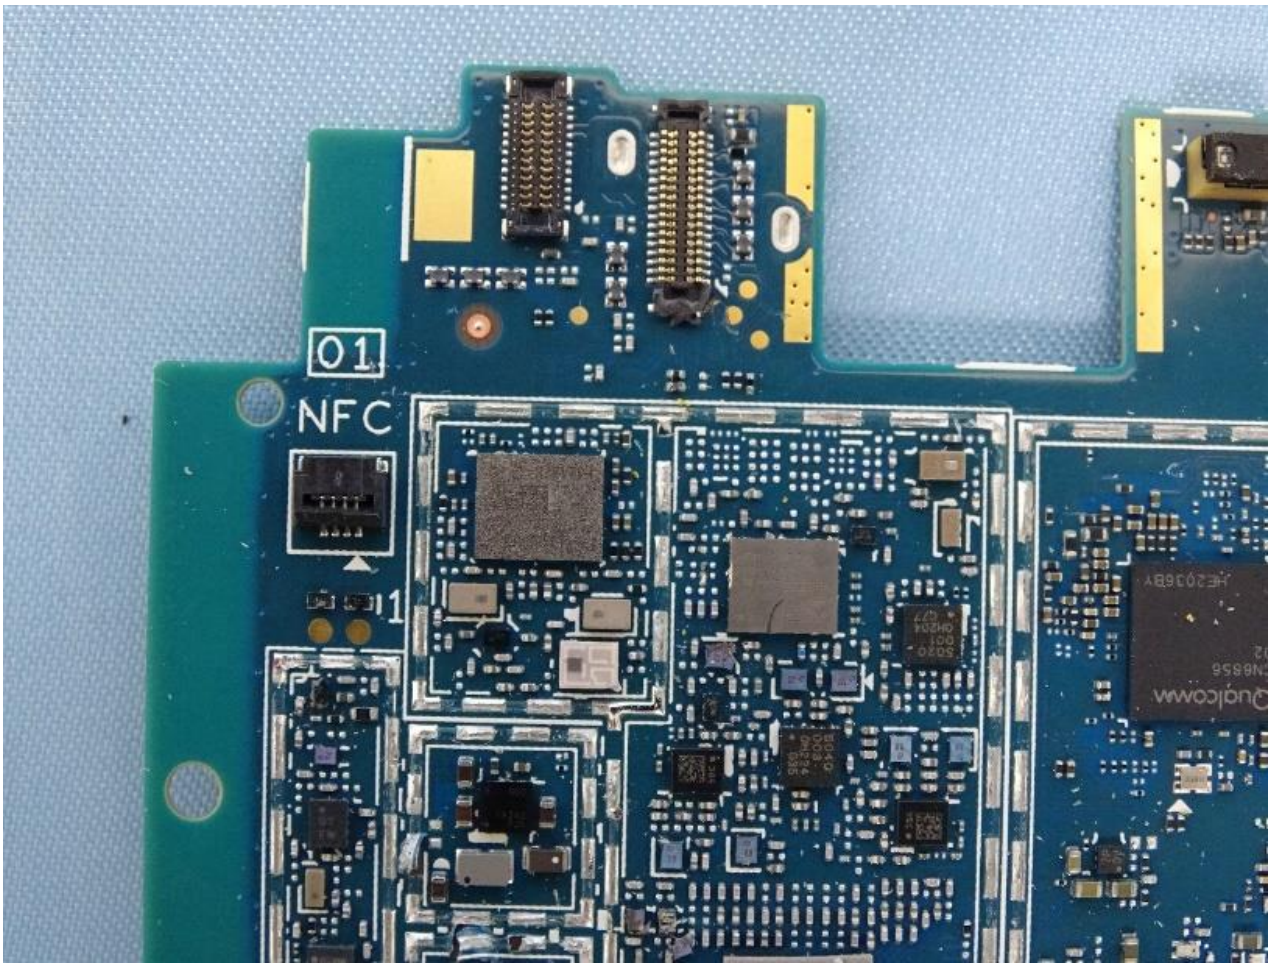

3. Internal Photograph of EUT

Brand Name: ZEBRA / Model Name: MC9401 / HVIN: MC9401

SE4770 + with/without Camera

SE5800 + with/without Camera

SE4770/SE5800 + with Camera

SE4770

SE5800

12.65 公分

SE4770/SE5800+ without Camera