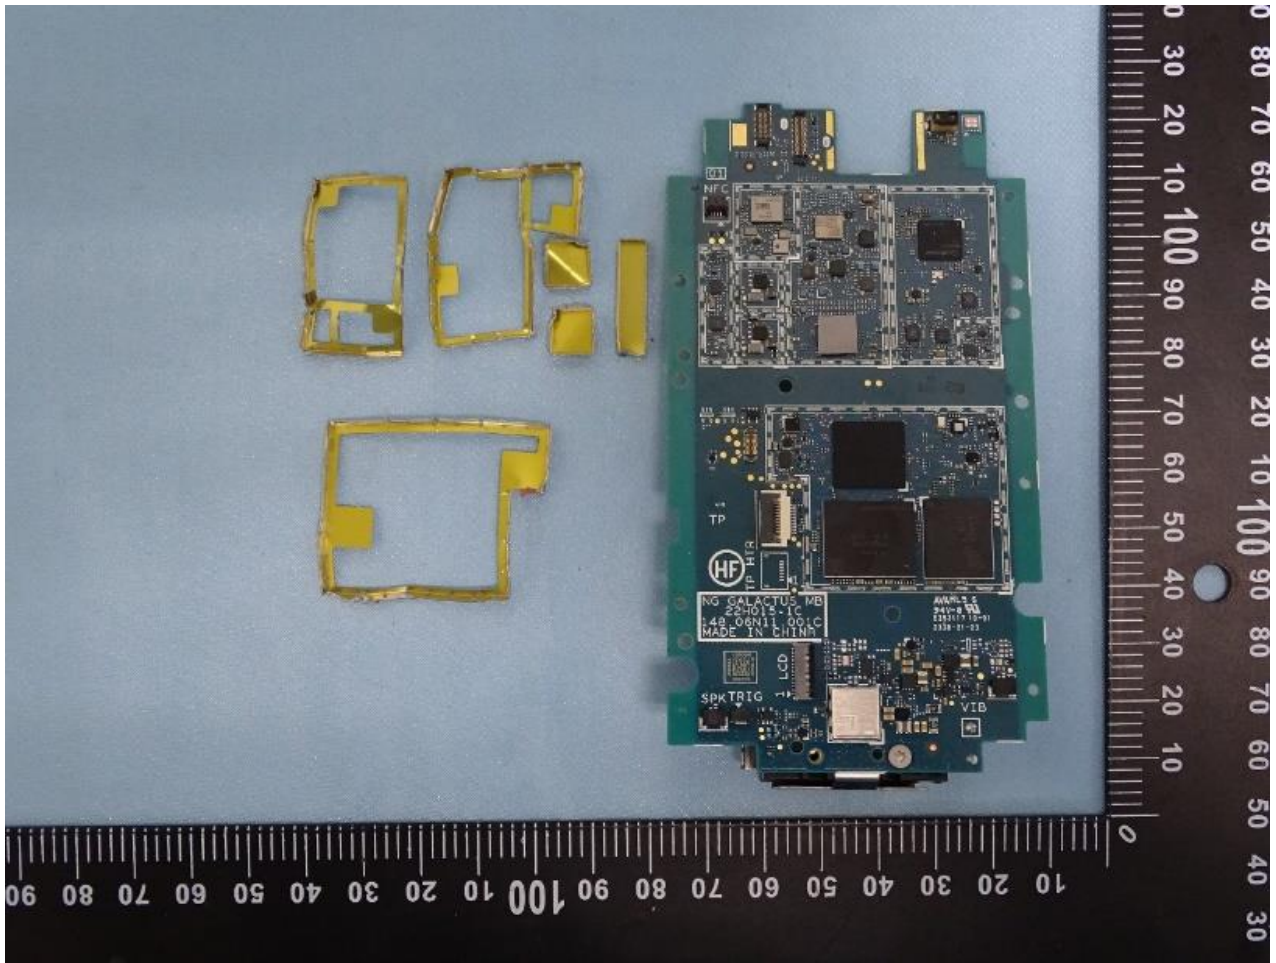

3. Internal Photograph of EUT

Brand Name: ZEBRA / Model Name: MC9401 / HVIN: MC9401

SE4770 + with/without Camera

SE5800 + with/without Camera

SE4770/SE5800 + with Camera

SE4770

SE5800

12.65 公分

SE4770/SE5800+ without Camera