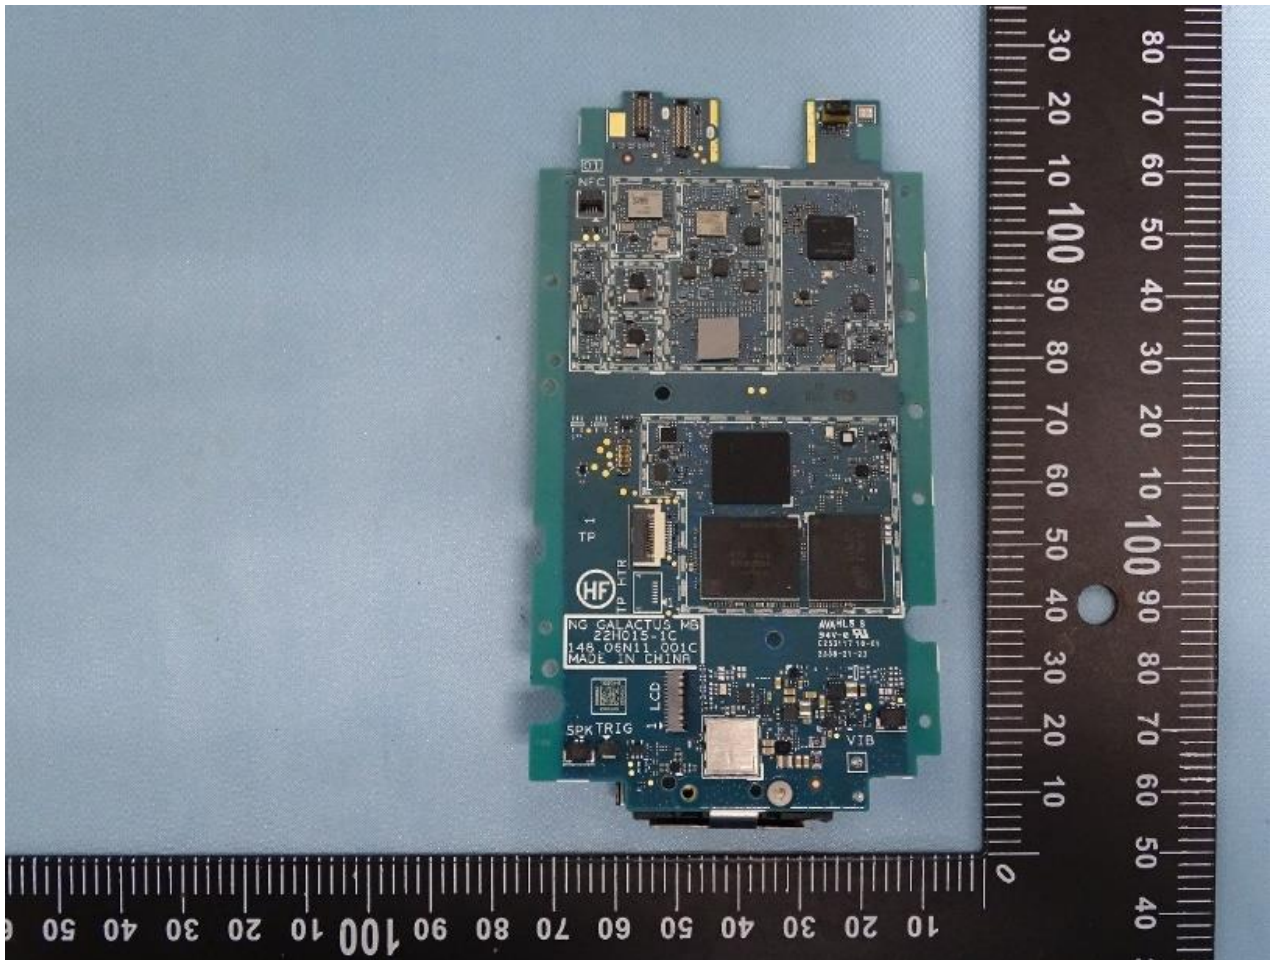

3. Internal Photograph of EUT

Brand Name: ZEBRA / Model Name: MC9401 / HVIN: MC9401

SE4770 + with/without Camera

SE5800 + with/without Camera

SE4770/SE5800 + with Camera

SE4770

SE5800

12.65 公分

SE4770/SE5800+ without Camera