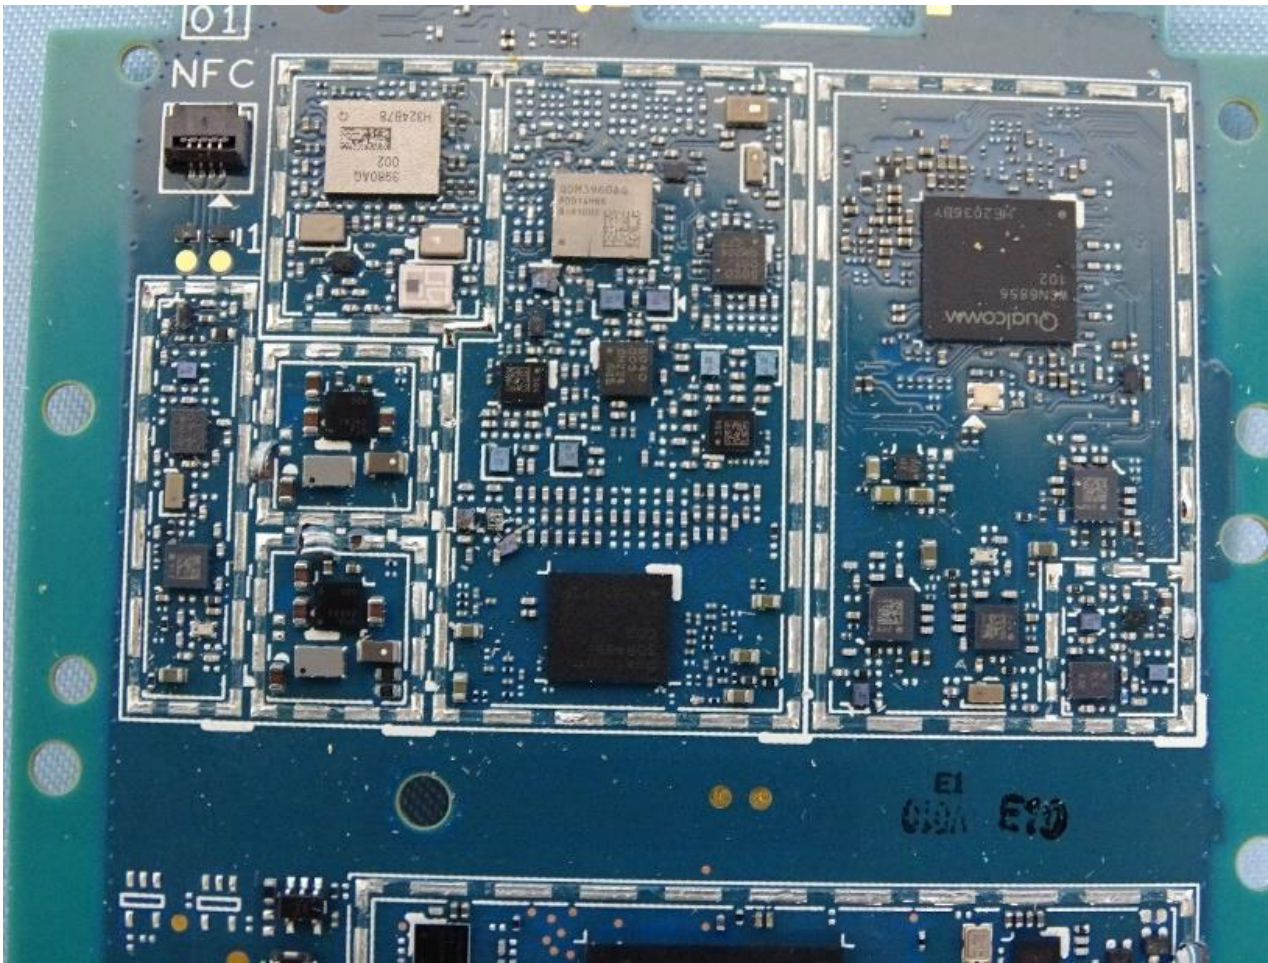

3. Internal Photograph of EUT

Brand Name: ZEBRA / Model Name: MC9401 / HVIN: MC9401

SE4770 + with/without Camera

SE5800 + with/without Camera

SE4770/SE5800 + with Camera

SE4770

SE5800

12.65 公分

SE4770/SE5800+ without Camera