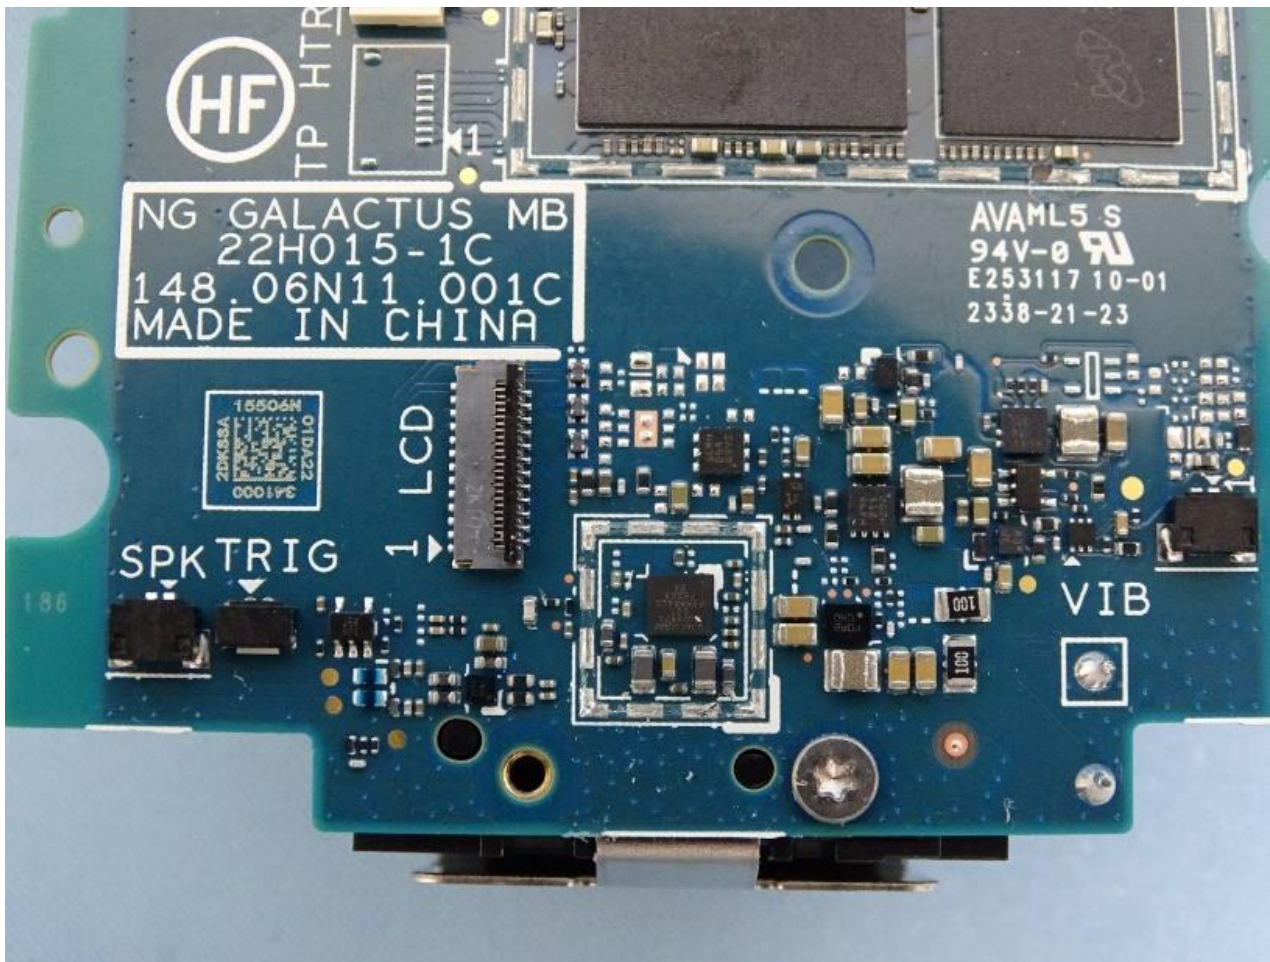

3. Internal Photograph of EUT

Brand Name: ZEBRA / Model Name: MC9401 / HVIN: MC9401

SE4770 + with/without Camera

SE5800 + with/without Camera

SE4770/SE5800 + with Camera

SE4770

SE5800

12.65 公分

SE4770/SE5800+ without Camera