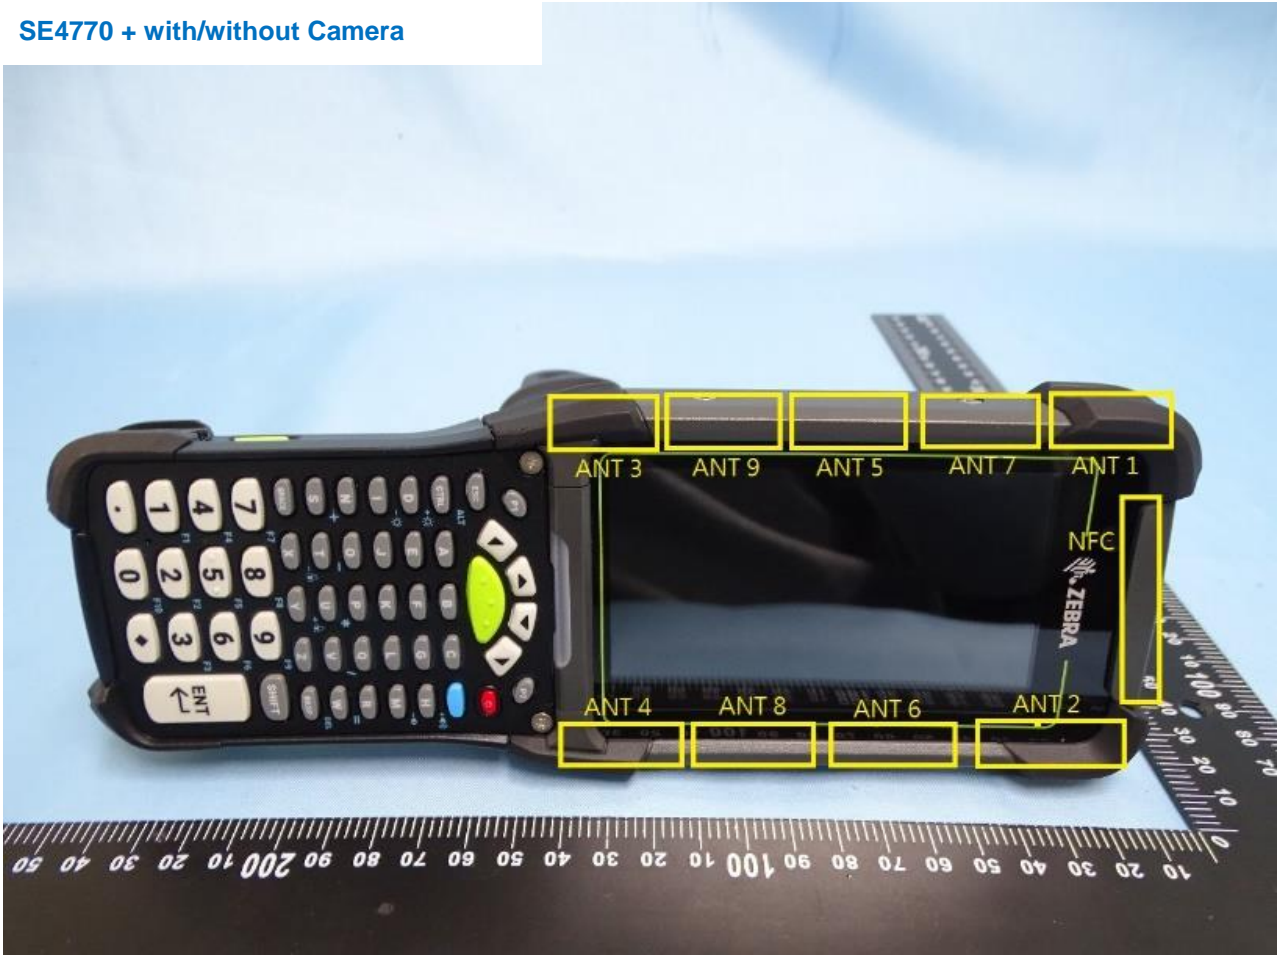

3. Internal Photograph of EUT

Brand Name: ZEBRA / Model Name: MC9401 / HVIN: MC9401

SE4770 + with/without Camera

SE5800 + with/without Camera

SE4770/SE5800 + with Camera

SE4770

SE5800

12.65 公分

SE4770/SE5800+ without Camera