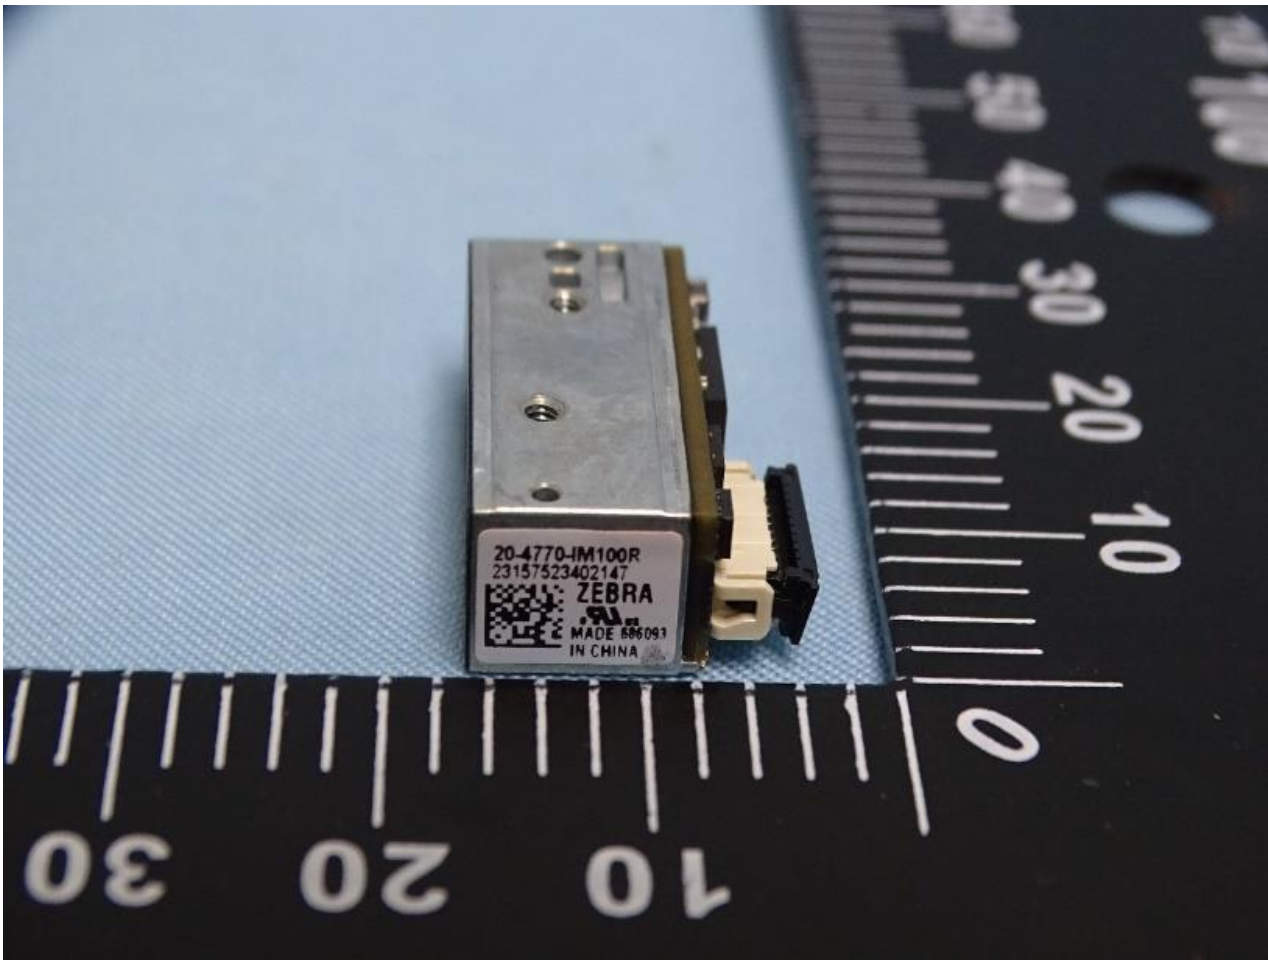

3. Internal Photograph of EUT

Brand Name: ZEBRA / Model Name: MC9401 / HVIN: MC9401

SE4770 + with/without Camera

SE5800 + with/without Camera

SE4770/SE5800 + with Camera

SE4770

SE5800

12.65 公分

SE4770/SE5800+ without Camera