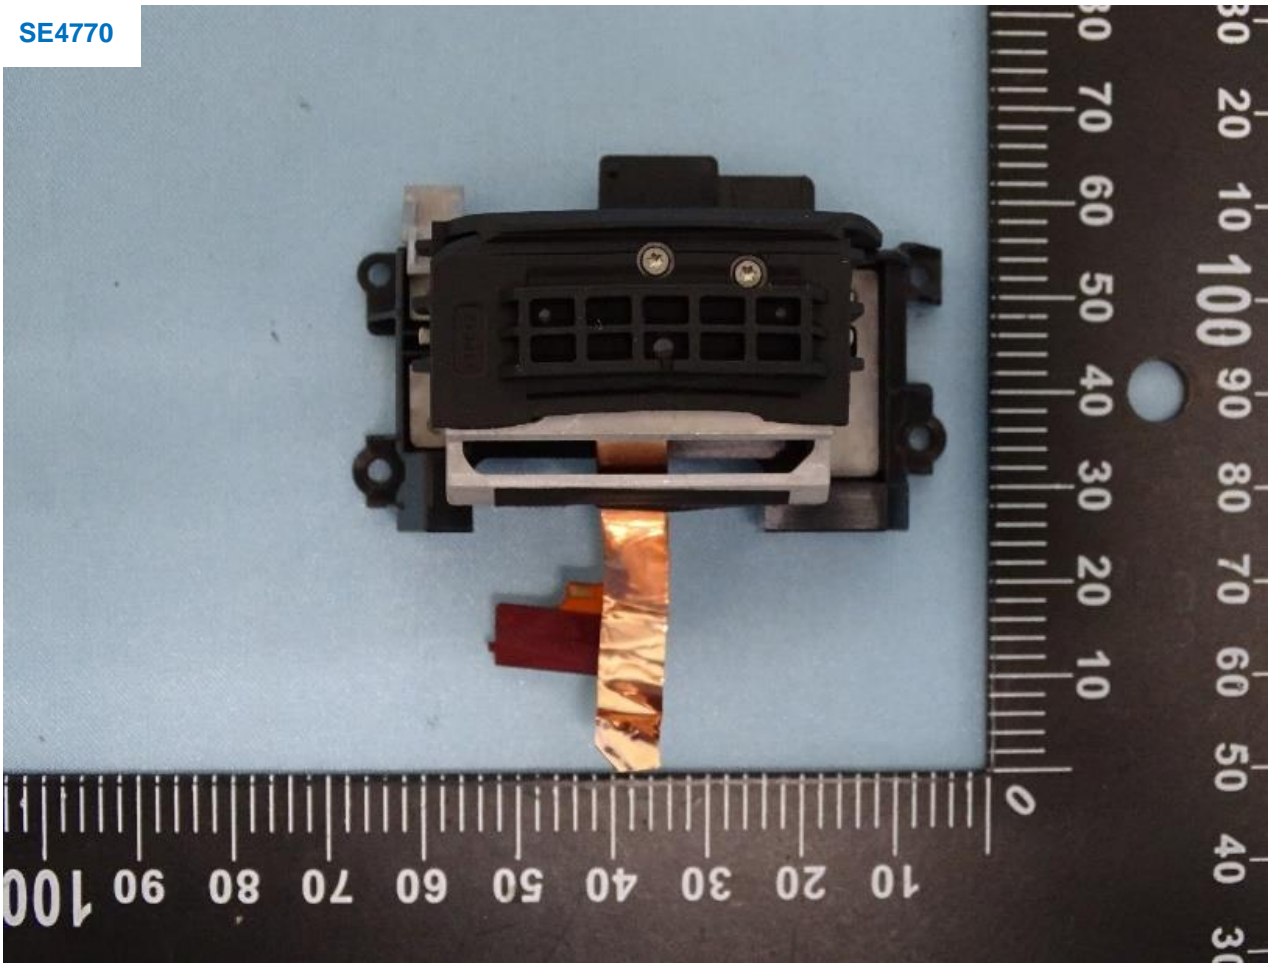

3. Internal Photograph of EUT

Brand Name: ZEBRA / Model Name: MC9401 / HVIN: MC9401

SE4770 + with/without Camera

SE5800 + with/without Camera

SE4770/SE5800 + with Camera

SE4770

SE5800

12.65 公分

SE4770/SE5800+ without Camera