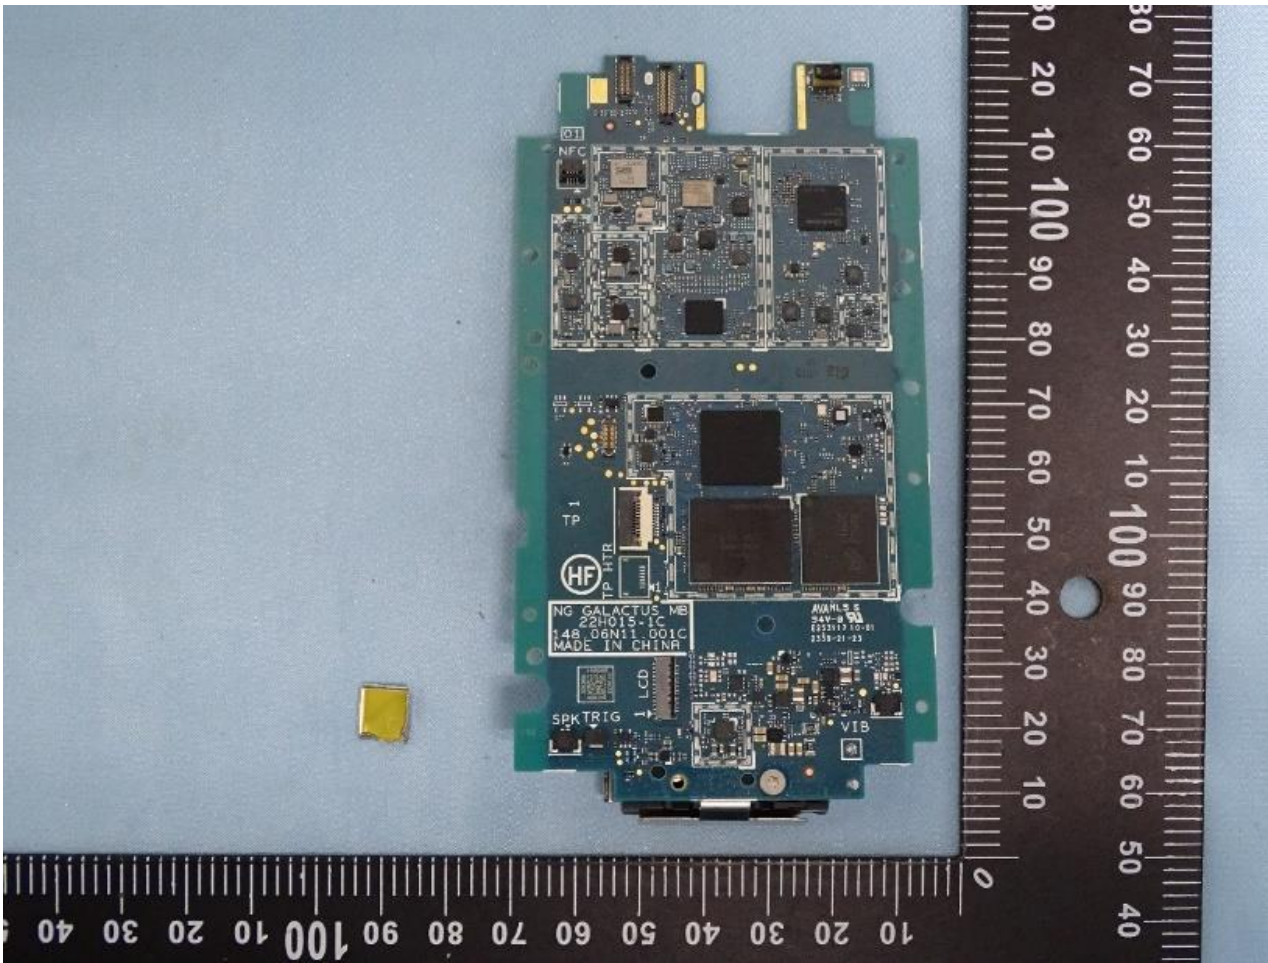

3. Internal Photograph of EUT

Brand Name: ZEBRA / Model Name: MC9401 / HVIN: MC9401

SE4770 + with/without Camera

SE5800 + with/without Camera

SE4770/SE5800 + with Camera

SE4770

SE5800

12.65 公分

SE4770/SE5800+ without Camera