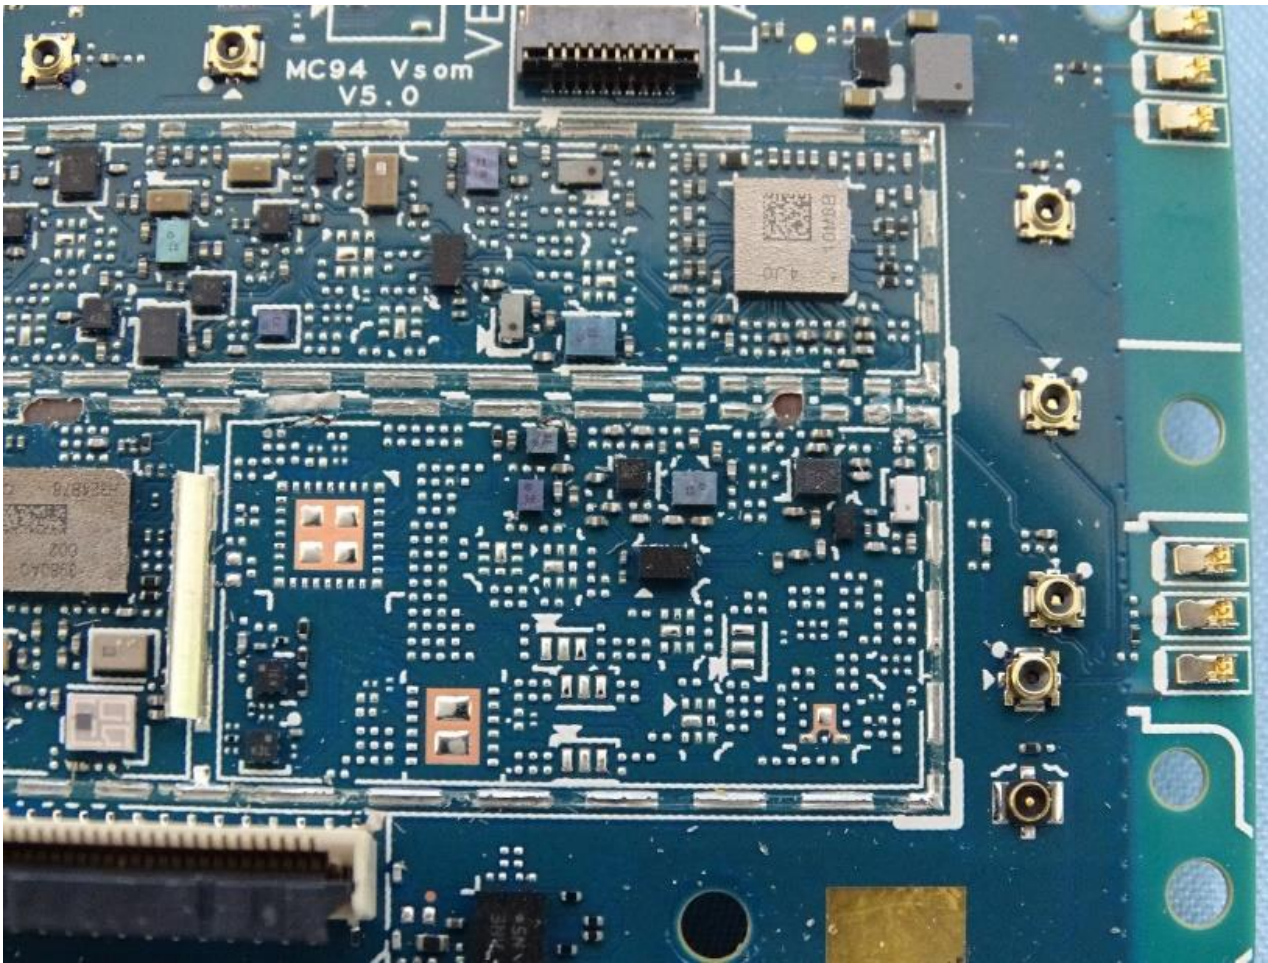

3. Internal Photograph of EUT

Brand Name: ZEBRA / Model Name: MC9401 / HVIN: MC9401

SE4770 + with/without Camera

SE5800 + with/without Camera

SE4770/SE5800 + with Camera

SE4770

SE5800

12.65 公分

SE4770/SE5800+ without Camera