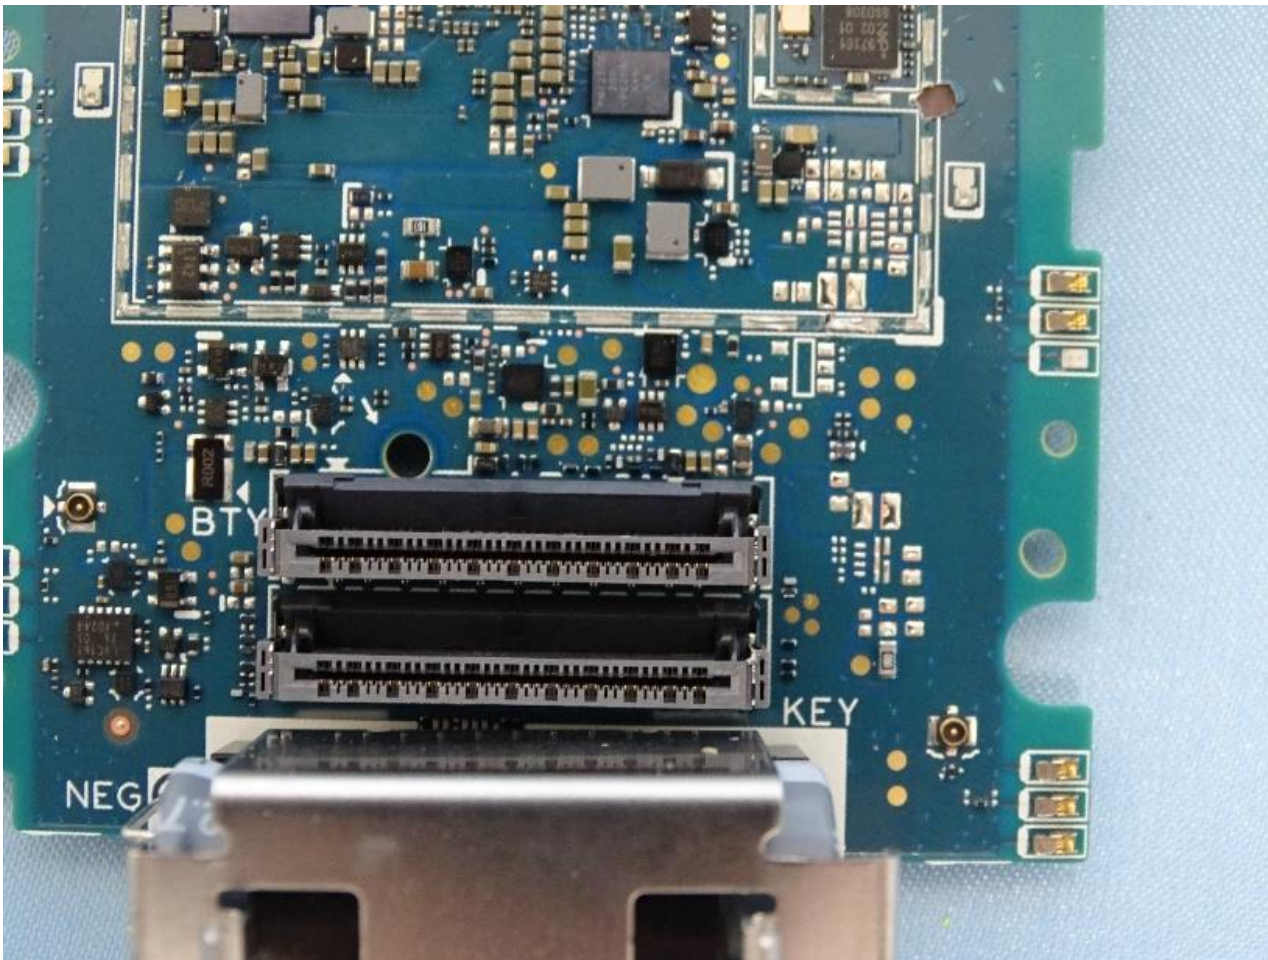

3. Internal Photograph of EUT

Brand Name: ZEBRA / Model Name: MC9401 / HVIN: MC9401

SE4770 + with/without Camera

SE5800 + with/without Camera

SE4770/SE5800 + with Camera

SE4770

SE5800

12.65 公分

SE4770/SE5800+ without Camera