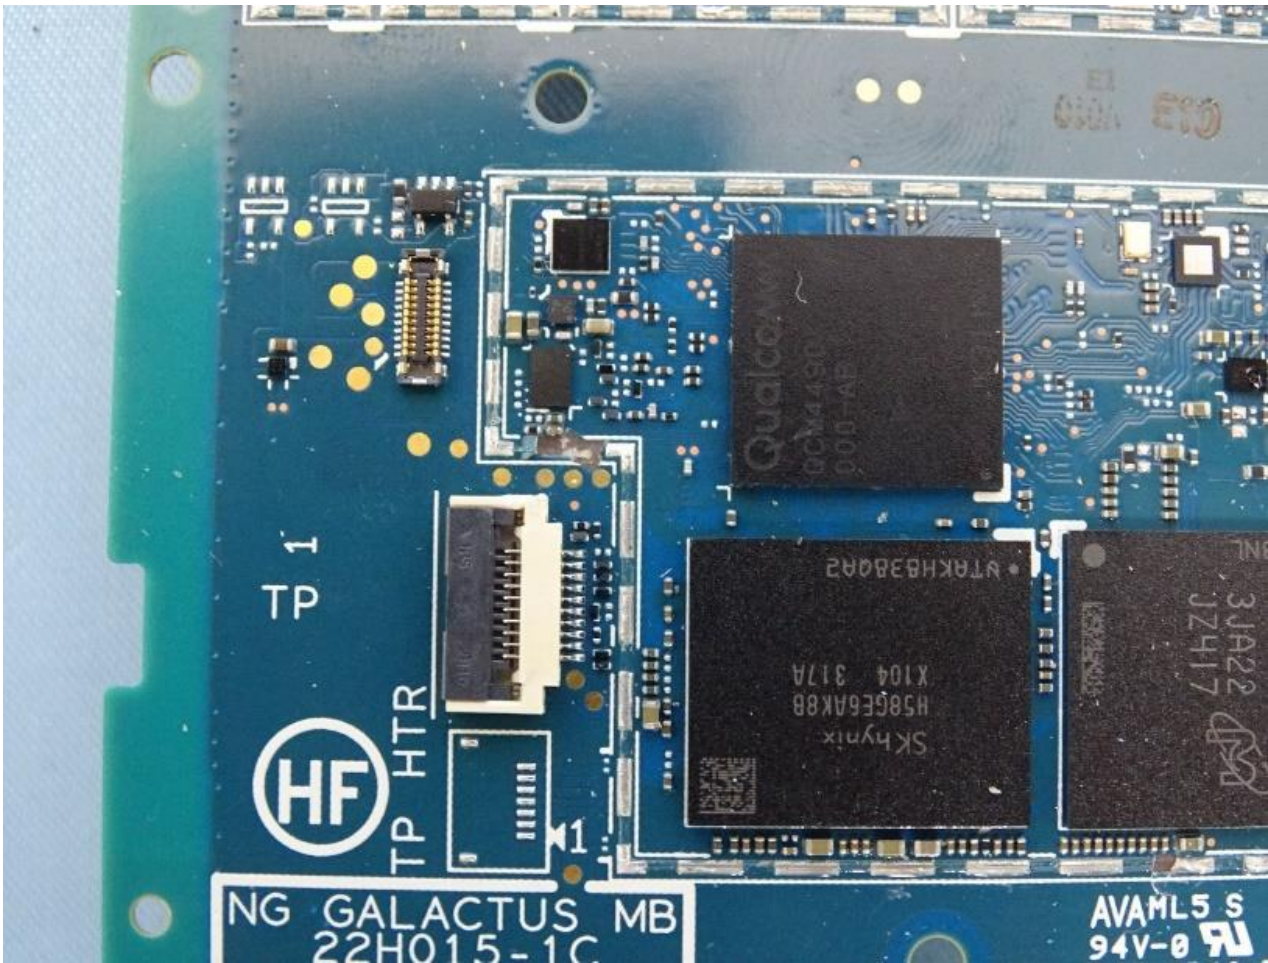

3. Internal Photograph of EUT

Brand Name: ZEBRA / Model Name: MC9401 / HVIN: MC9401

SE4770 + with/without Camera

SE5800 + with/without Camera

SE4770/SE5800 + with Camera

SE4770

SE5800

12.65 公分

SE4770/SE5800+ without Camera