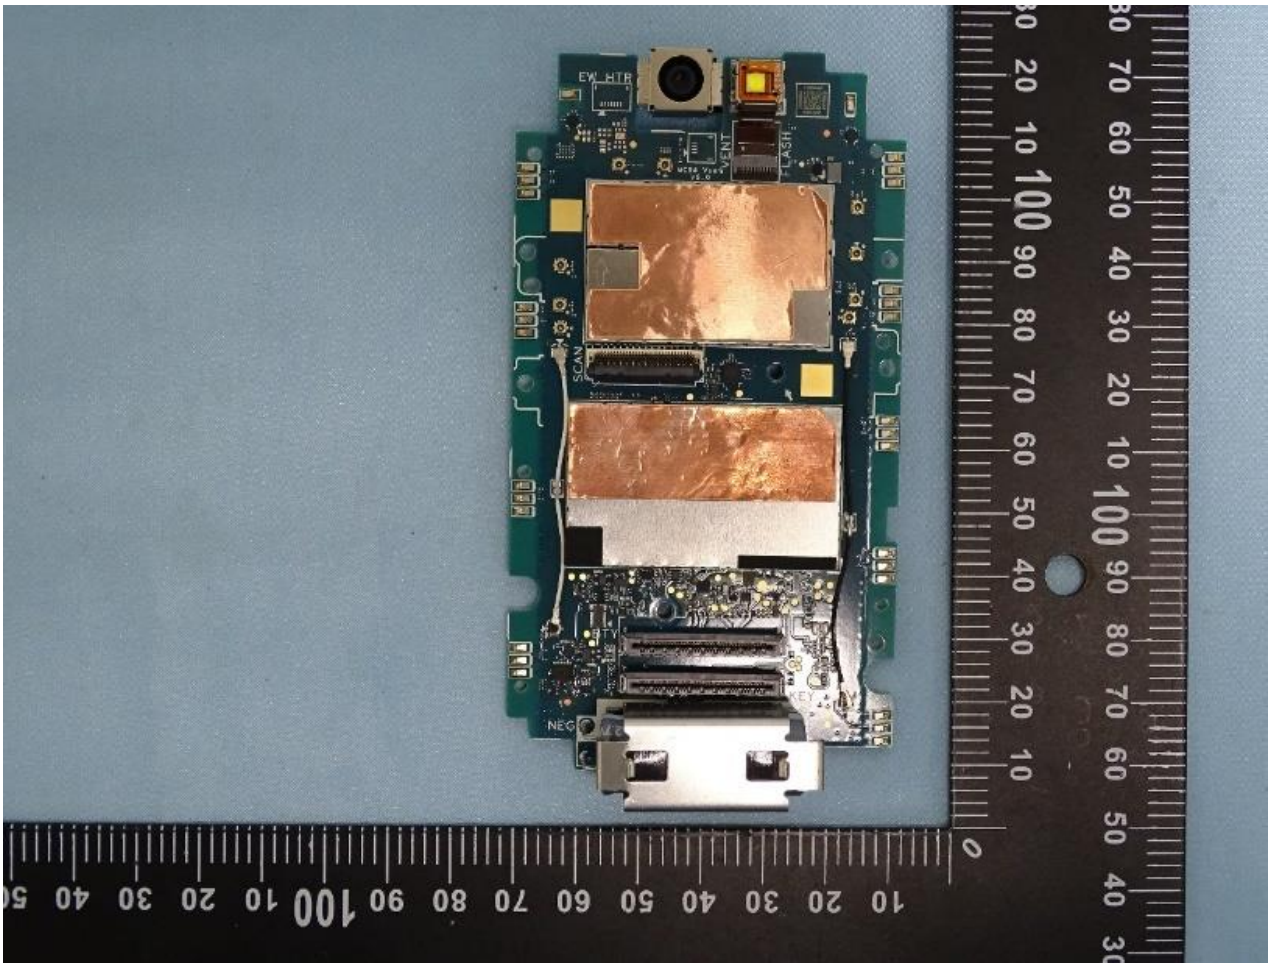

3. Internal Photograph of EUT

Brand Name: ZEBRA / Model Name: MC9401 / HVIN: MC9401

SE4770 + with/without Camera

SE5800 + with/without Camera

SE4770/SE5800 + with Camera

SE4770

SE5800

12.65 公分

SE4770/SE5800+ without Camera