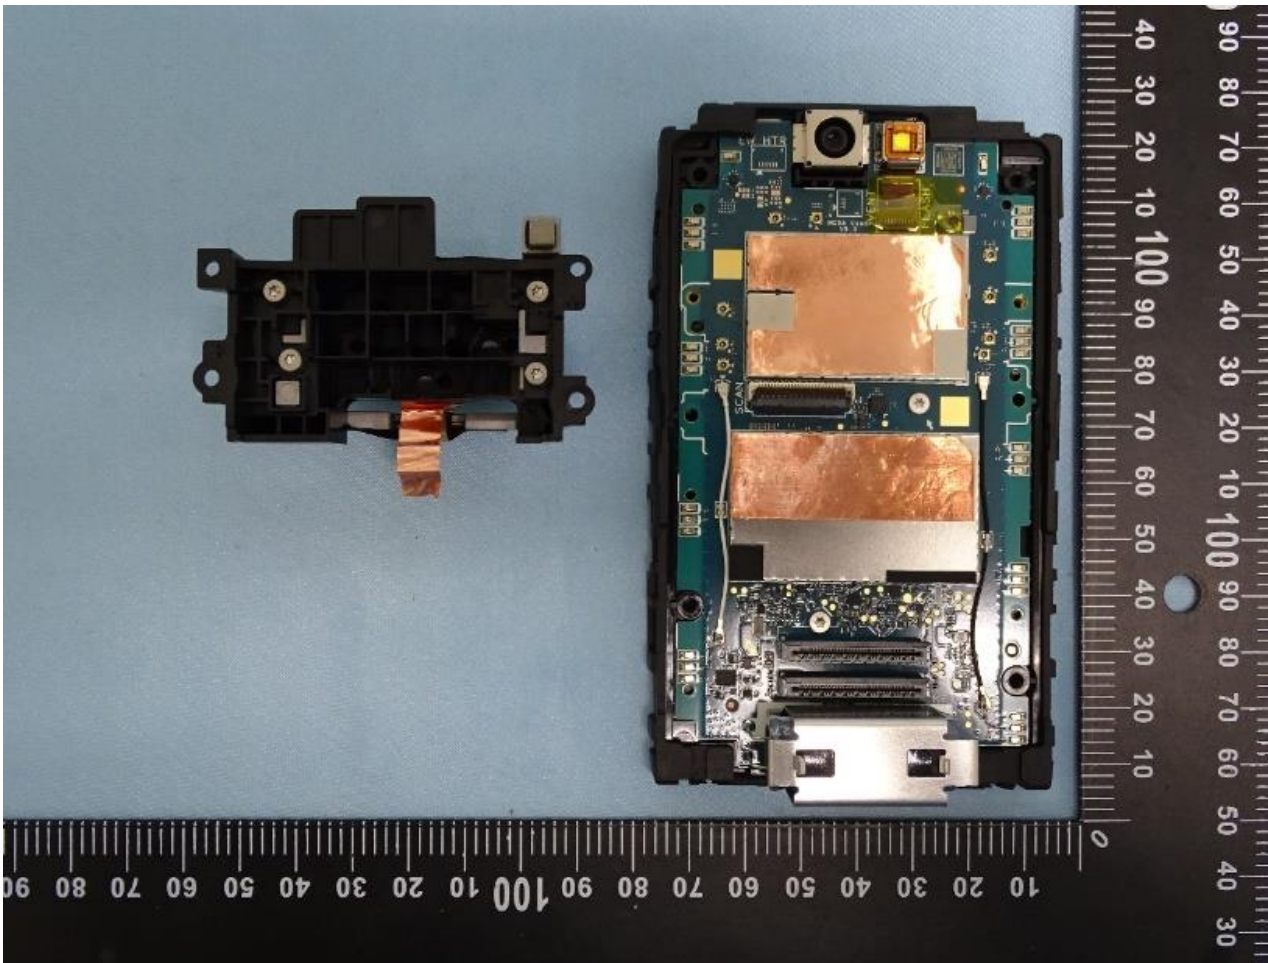

3. Internal Photograph of EUT

Brand Name: ZEBRA / Model Name: MC9401 / HVIN: MC9401

SE4770 + with/without Camera

SE5800 + with/without Camera

SE4770/SE5800 + with Camera

SE4770

SE5800

12.65 公分

SE4770/SE5800+ without Camera