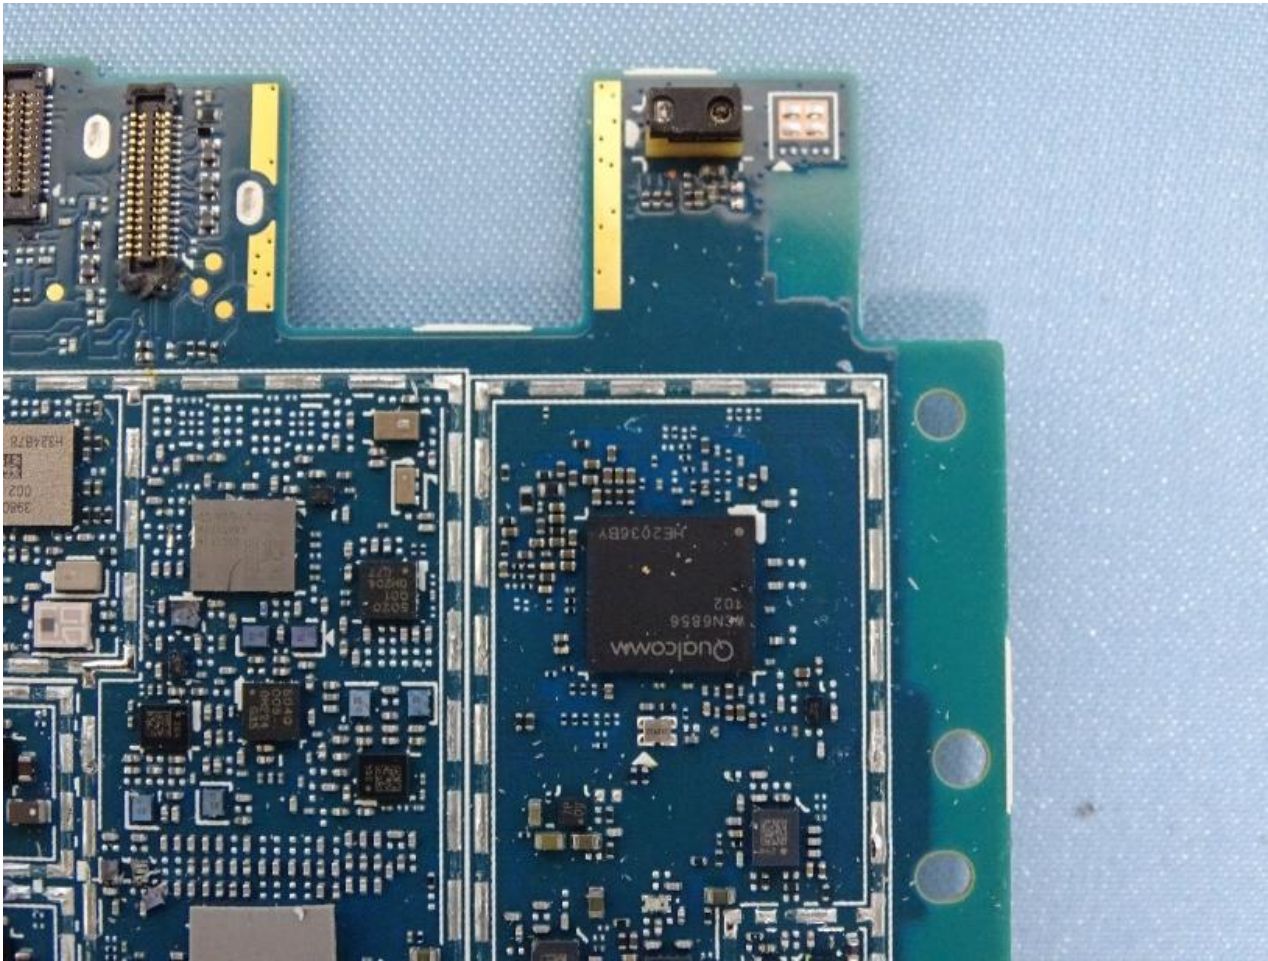

3. Internal Photograph of EUT

Brand Name: ZEBRA / Model Name: MC9401 / HVIN: MC9401

SE4770 + with/without Camera

SE5800 + with/without Camera

SE4770/SE5800 + with Camera

SE4770

SE5800

12.65 公分

SE4770/SE5800+ without Camera