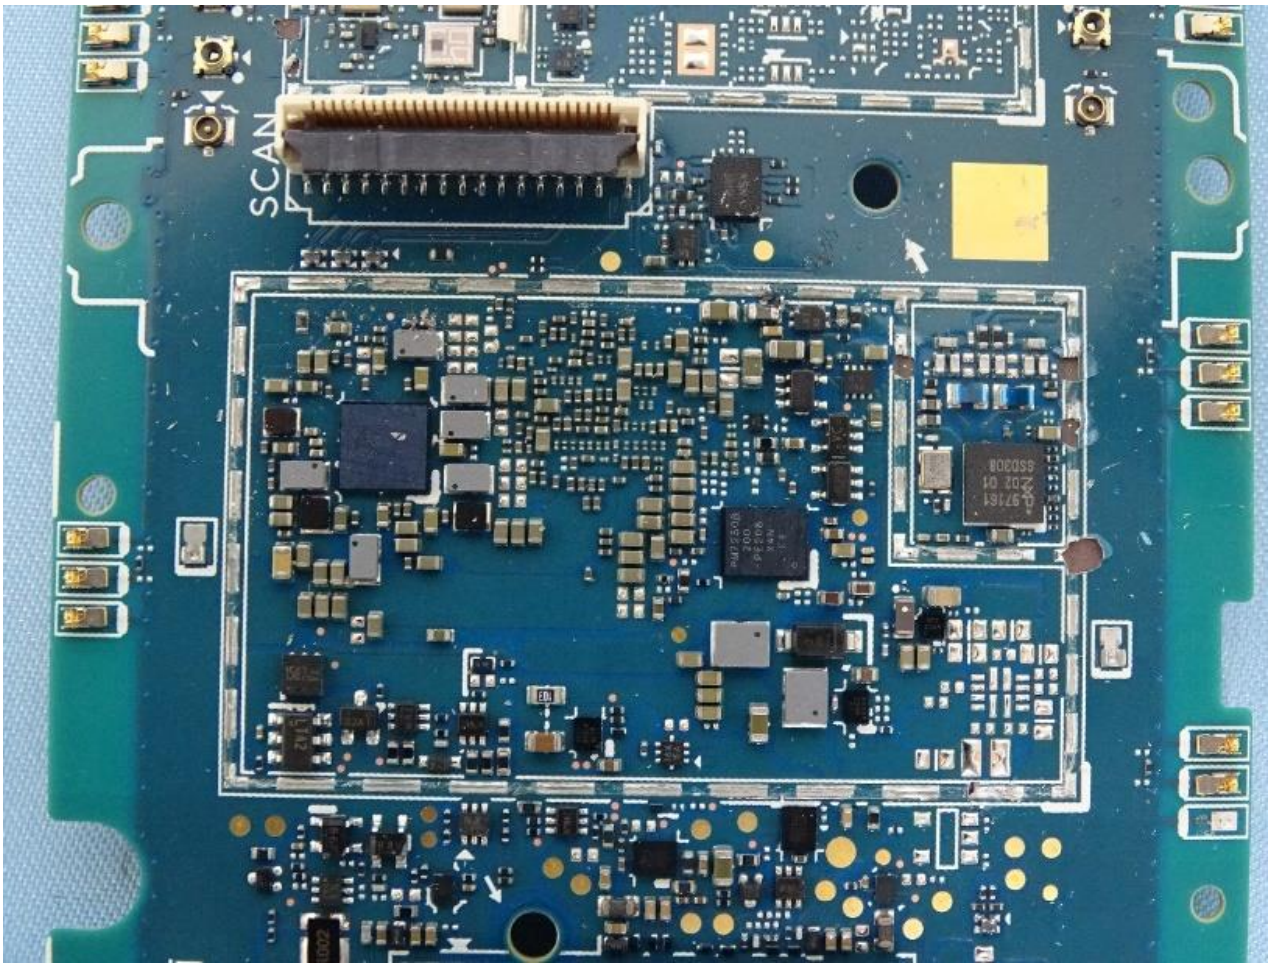

3. Internal Photograph of EUT

Brand Name: ZEBRA / Model Name: MC9401 / HVIN: MC9401

SE4770 + with/without Camera

SE5800 + with/without Camera

SE4770/SE5800 + with Camera

SE4770

SE5800

12.65 公分

SE4770/SE5800+ without Camera