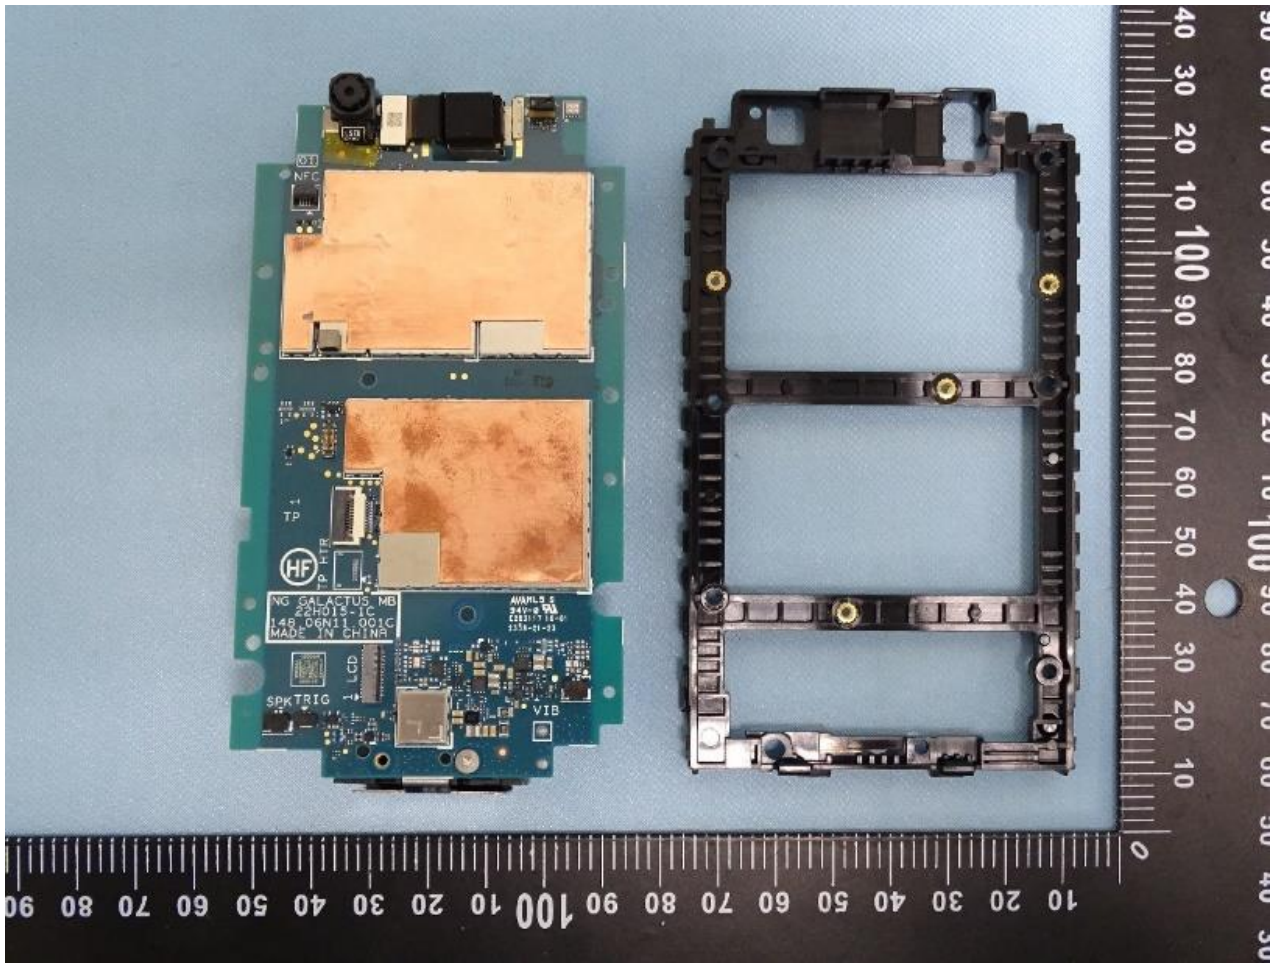

3. Internal Photograph of EUT

Brand Name: ZEBRA / Model Name: MC9401 / HVIN: MC9401

SE4770 + with/without Camera

SE5800 + with/without Camera

SE4770/SE5800 + with Camera

SE4770

SE5800

12.65 公分

SE4770/SE5800+ without Camera