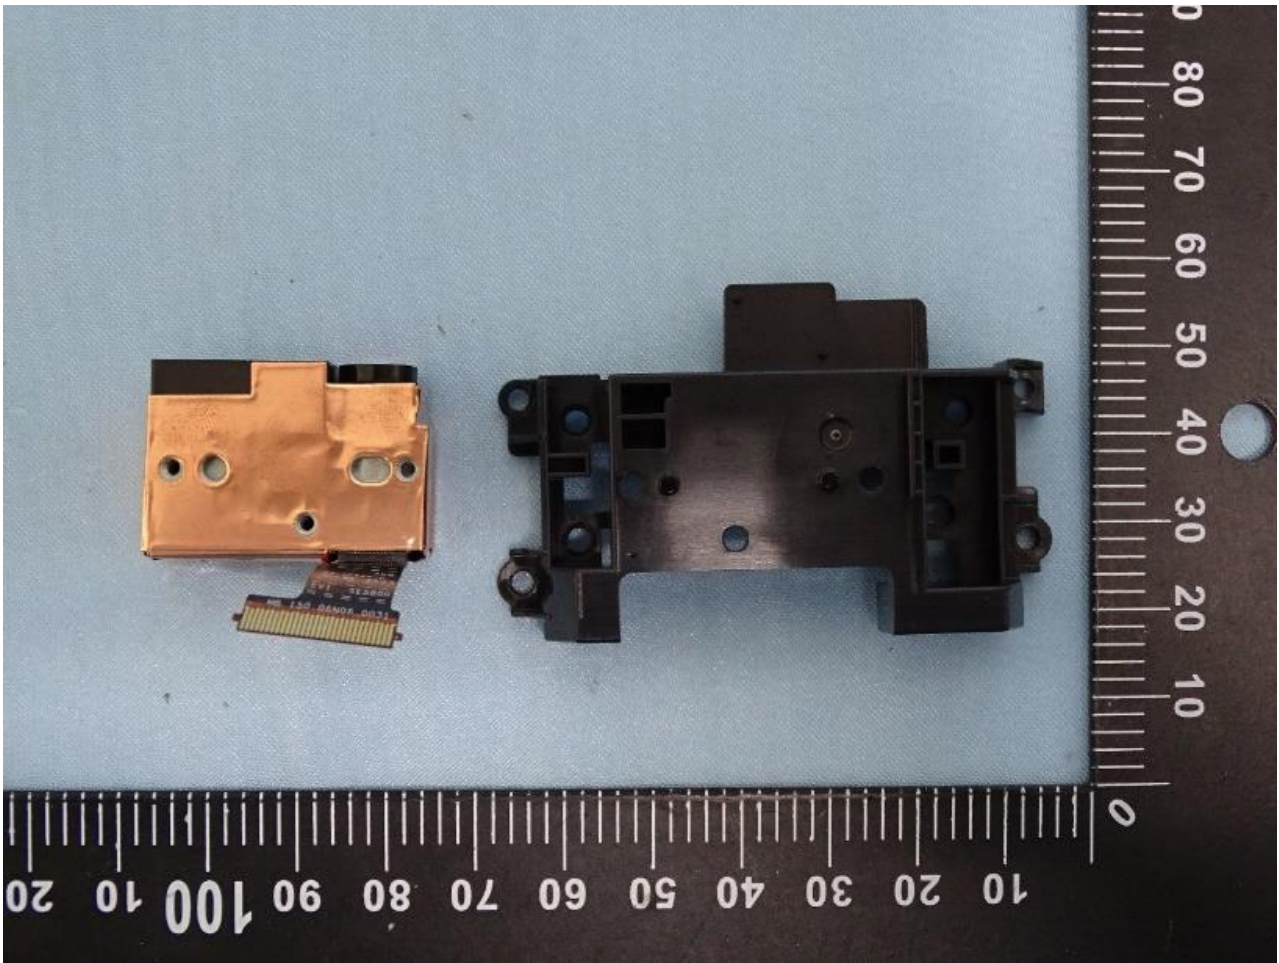

3. Internal Photograph of EUT

Brand Name: ZEBRA / Model Name: MC9401 / HVIN: MC9401

SE4770 + with/without Camera

SE5800 + with/without Camera

SE4770/SE5800 + with Camera

SE4770

SE5800

12.65 公分

SE4770/SE5800+ without Camera