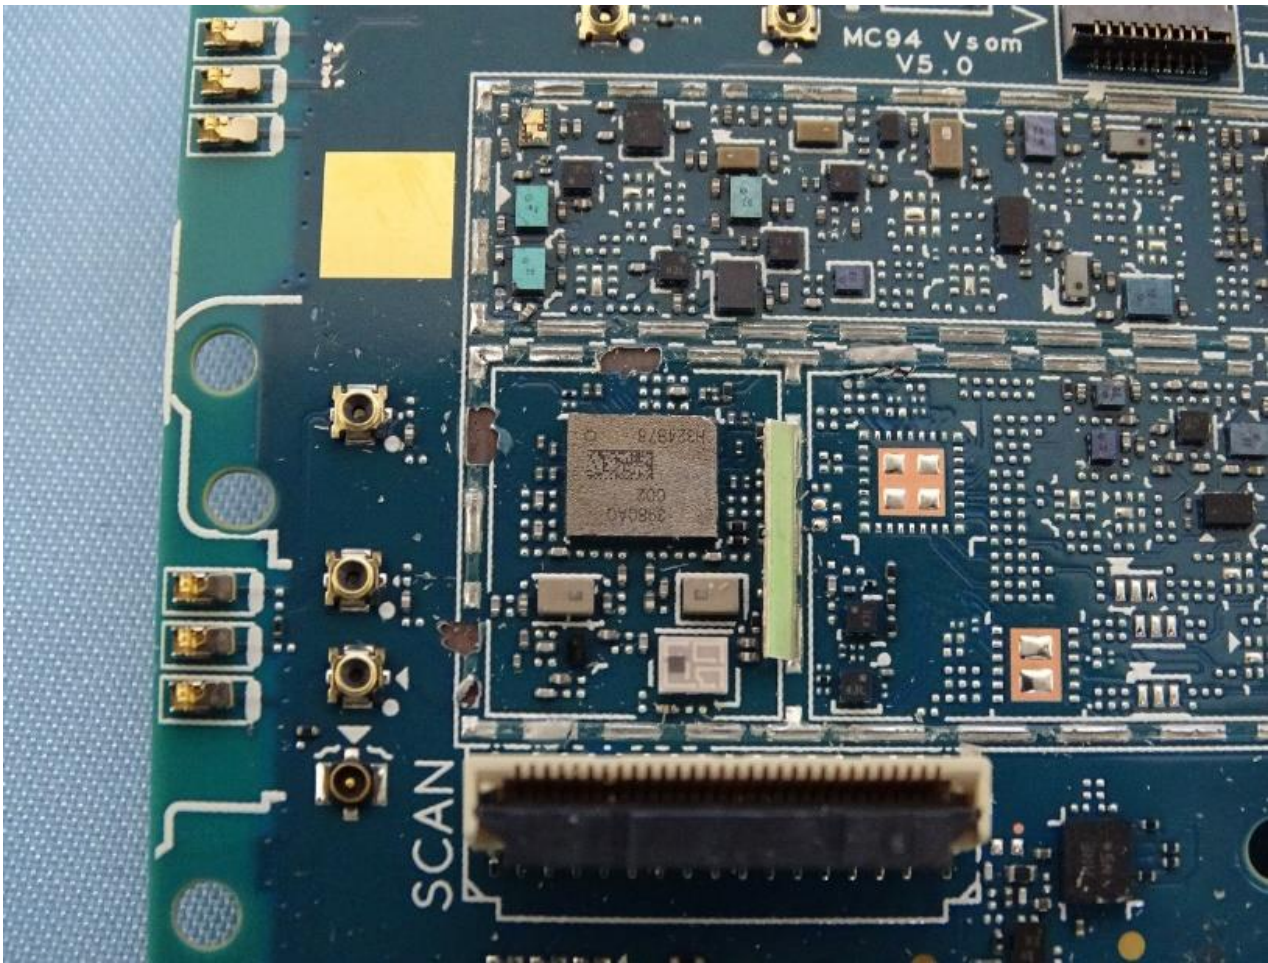

3. Internal Photograph of EUT

Brand Name: ZEBRA / Model Name: MC9401 / HVIN: MC9401

SE4770 + with/without Camera

SE5800 + with/without Camera

SE4770/SE5800 + with Camera

SE4770

SE5800

12.65 公分

SE4770/SE5800+ without Camera