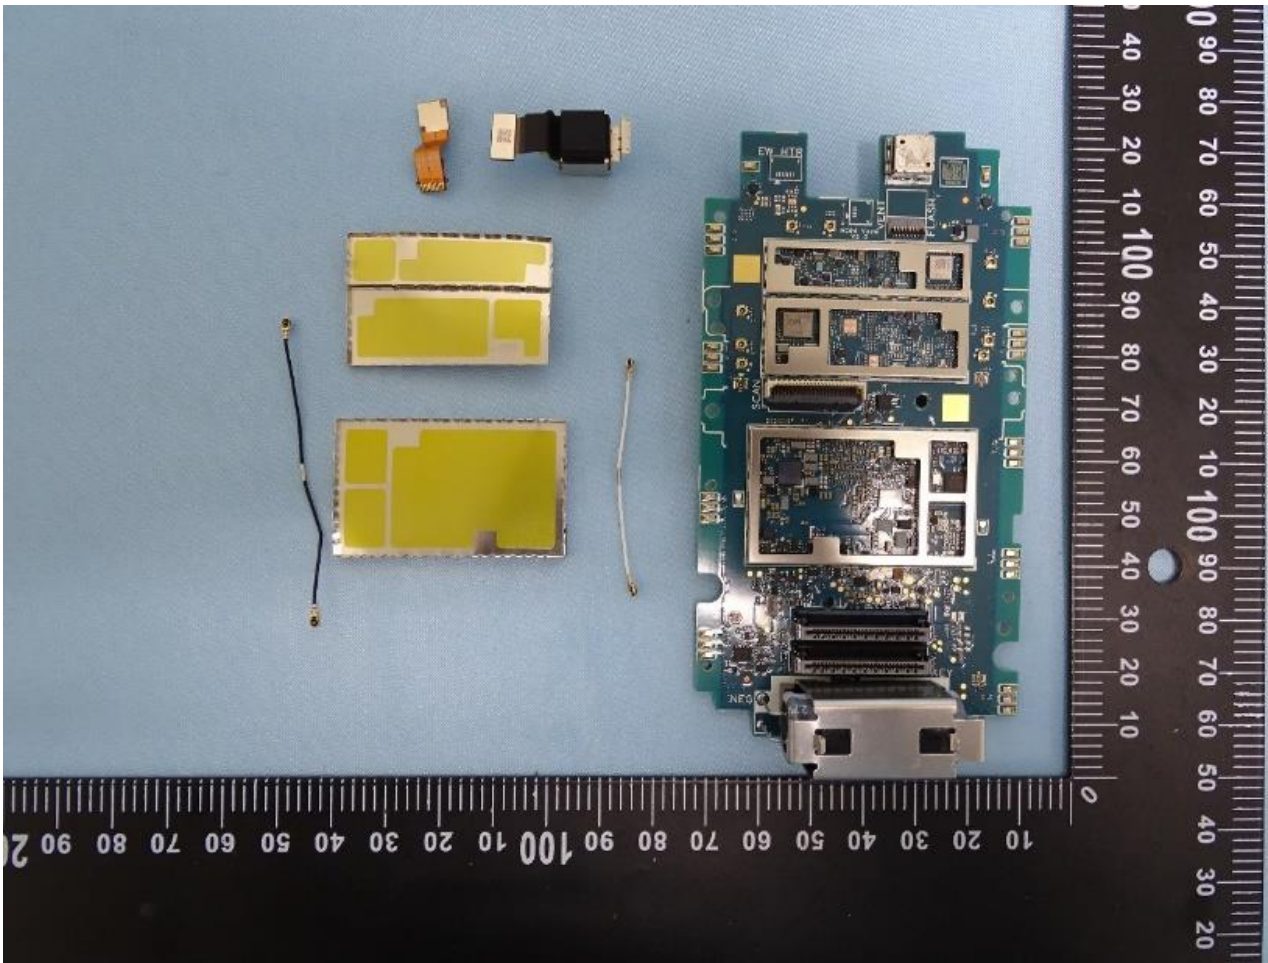

3. Internal Photograph of EUT

Brand Name: ZEBRA / Model Name: MC9401 / HVIN: MC9401

SE4770 + with/without Camera

SE5800 + with/without Camera

SE4770/SE5800 + with Camera

SE4770

SE5800

12.65 公分

SE4770/SE5800+ without Camera