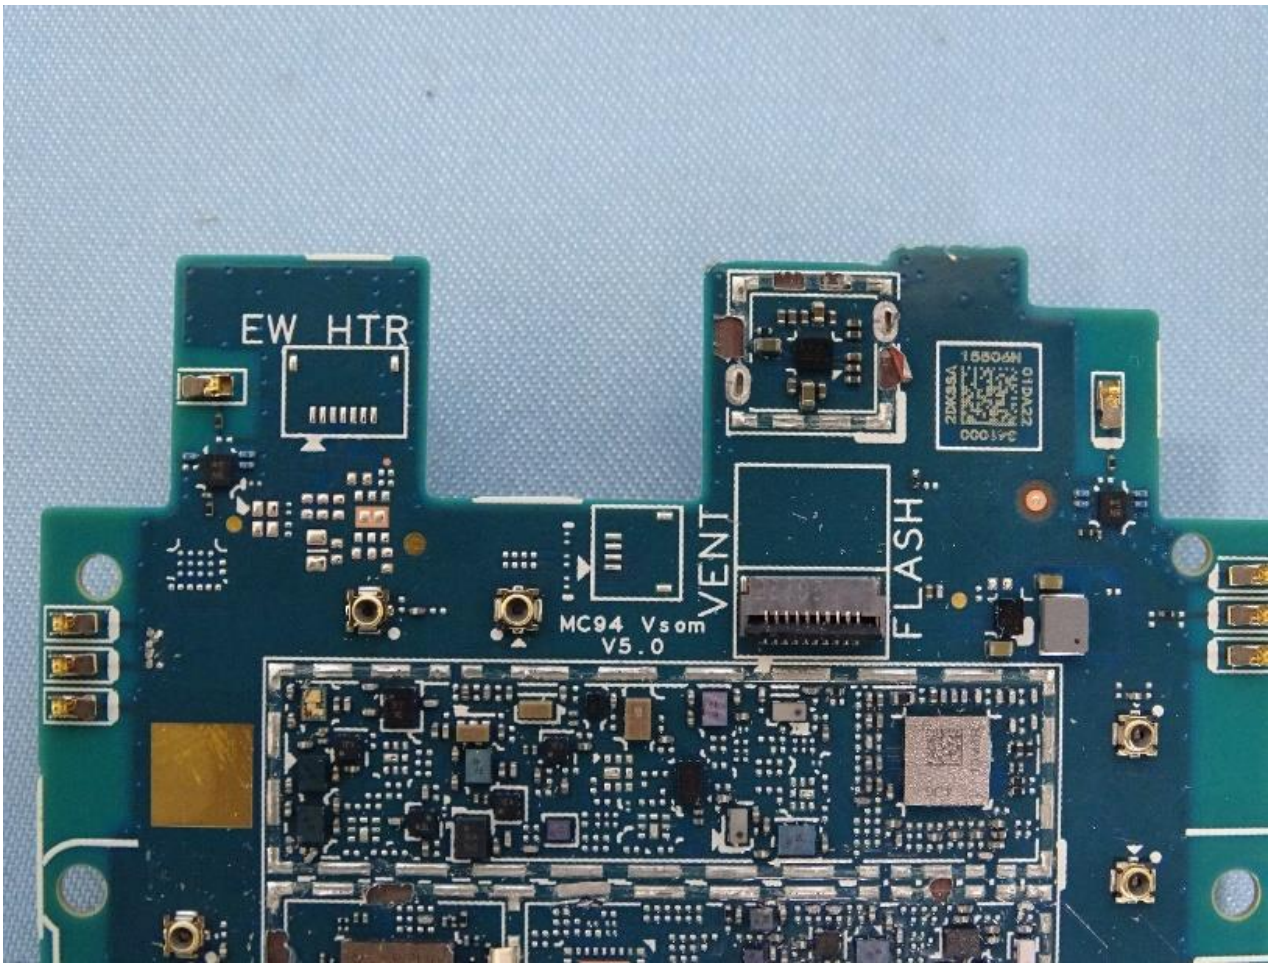

3. Internal Photograph of EUT

Brand Name: ZEBRA / Model Name: MC9401 / HVIN: MC9401

SE4770 + with/without Camera

SE5800 + with/without Camera

SE4770/SE5800 + with Camera

SE4770

SE5800

12.65 公分

SE4770/SE5800+ without Camera