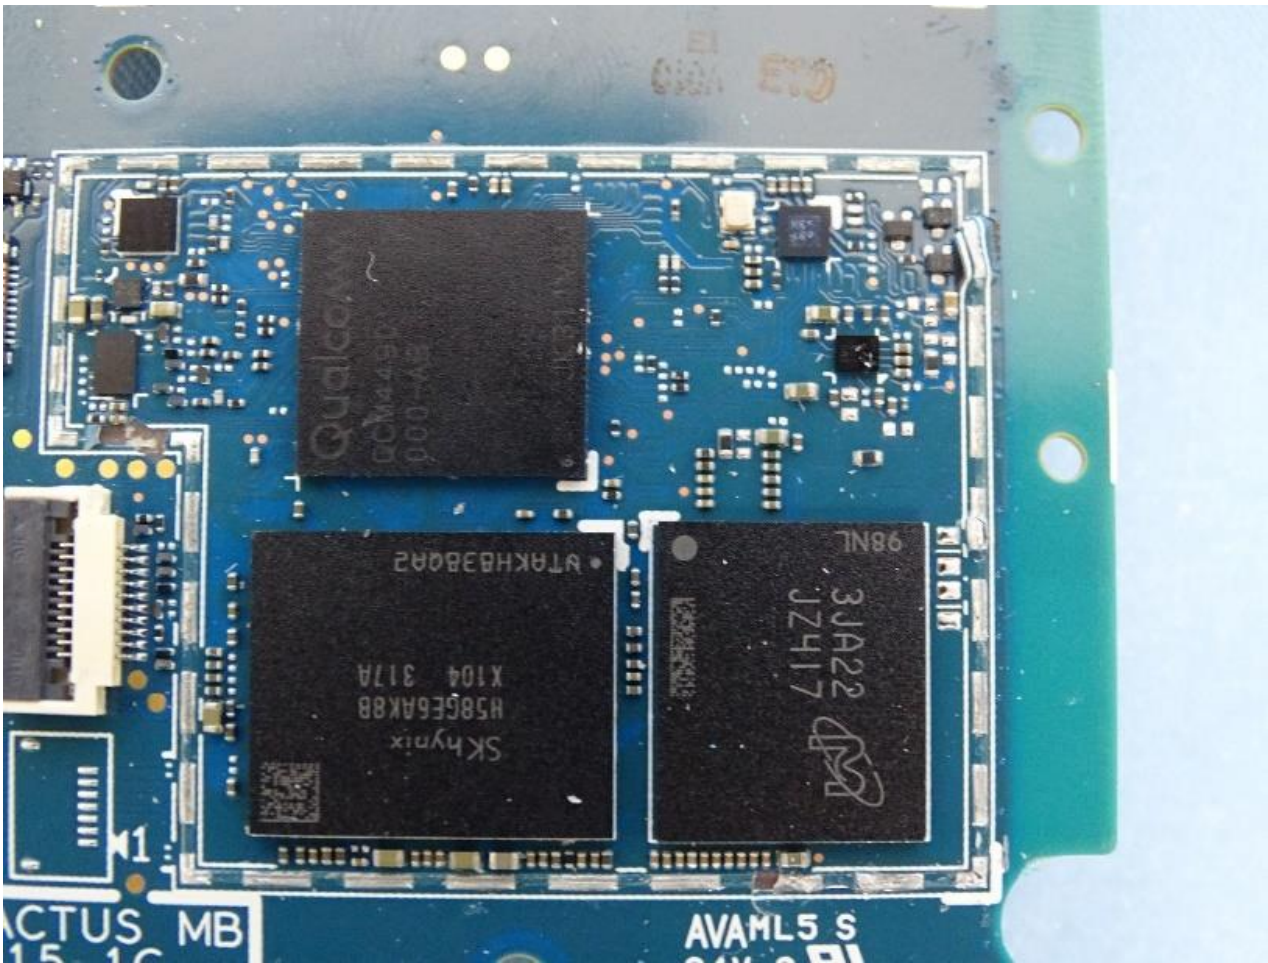

3. Internal Photograph of EUT

Brand Name: ZEBRA / Model Name: MC9401 / HVIN: MC9401

SE4770 + with/without Camera

SE5800 + with/without Camera

SE4770/SE5800 + with Camera

SE4770

SE5800

12.65 公分

SE4770/SE5800+ without Camera