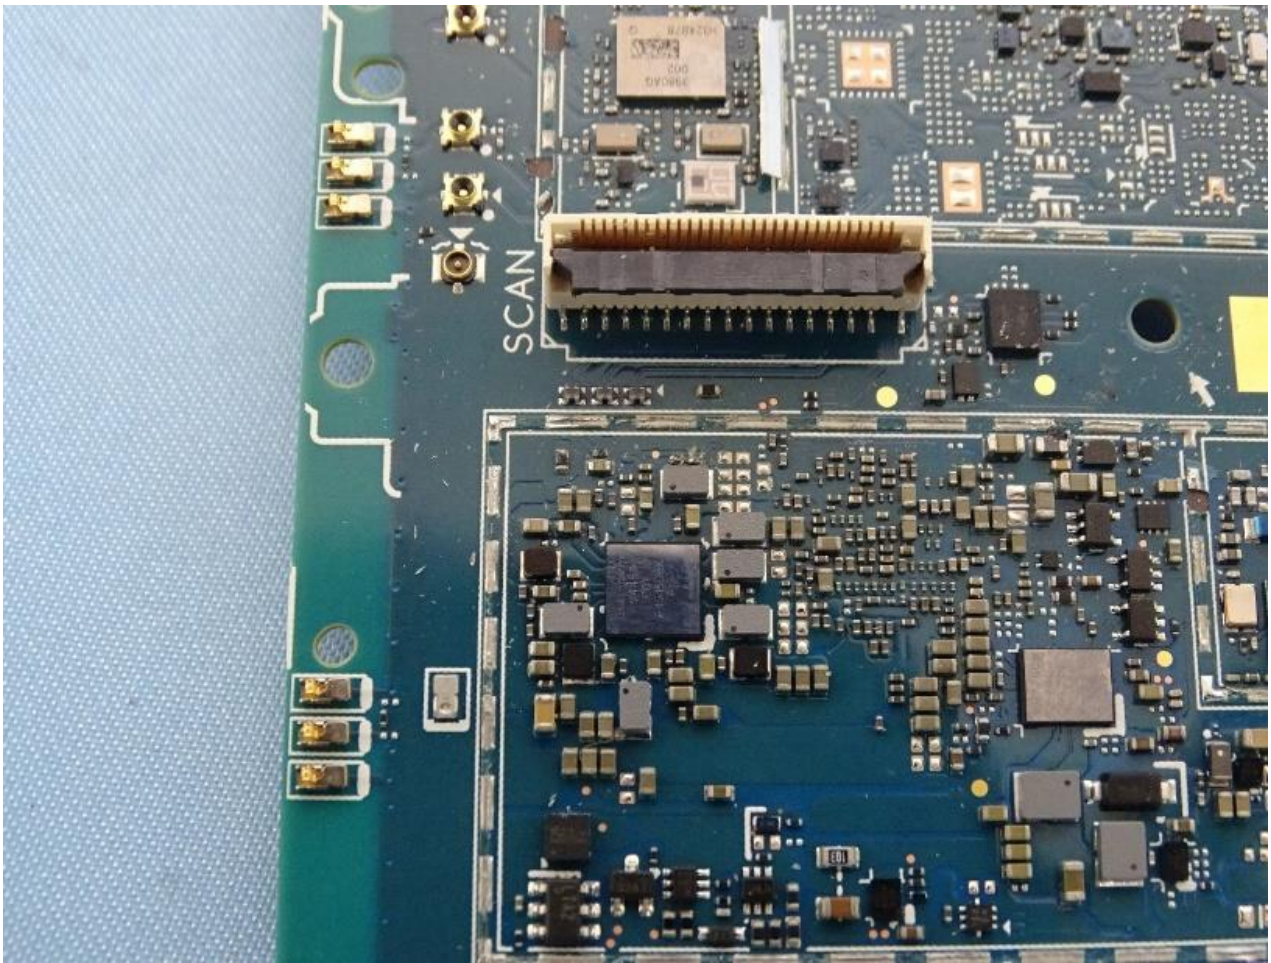

3. Internal Photograph of EUT

Brand Name: ZEBRA / Model Name: MC9401 / HVIN: MC9401

SE4770 + with/without Camera

SE5800 + with/without Camera

SE4770/SE5800 + with Camera

SE4770

SE5800

12.65 公分

SE4770/SE5800+ without Camera