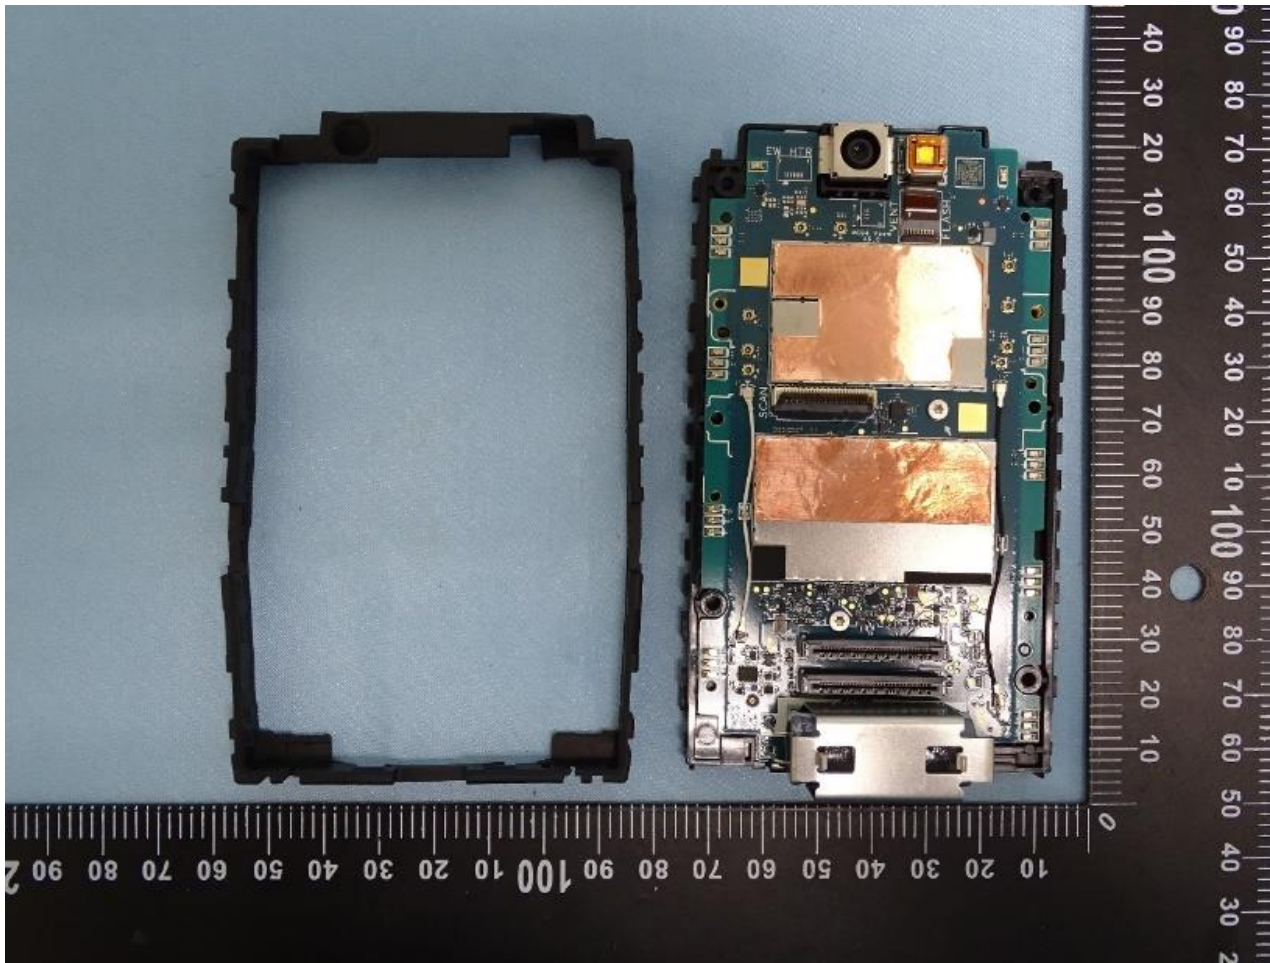

3. Internal Photograph of EUT

Brand Name: ZEBRA / Model Name: MC9401 / HVIN: MC9401

SE4770 + with/without Camera

SE5800 + with/without Camera

SE4770/SE5800 + with Camera

SE4770

SE5800

12.65 公分

SE4770/SE5800+ without Camera