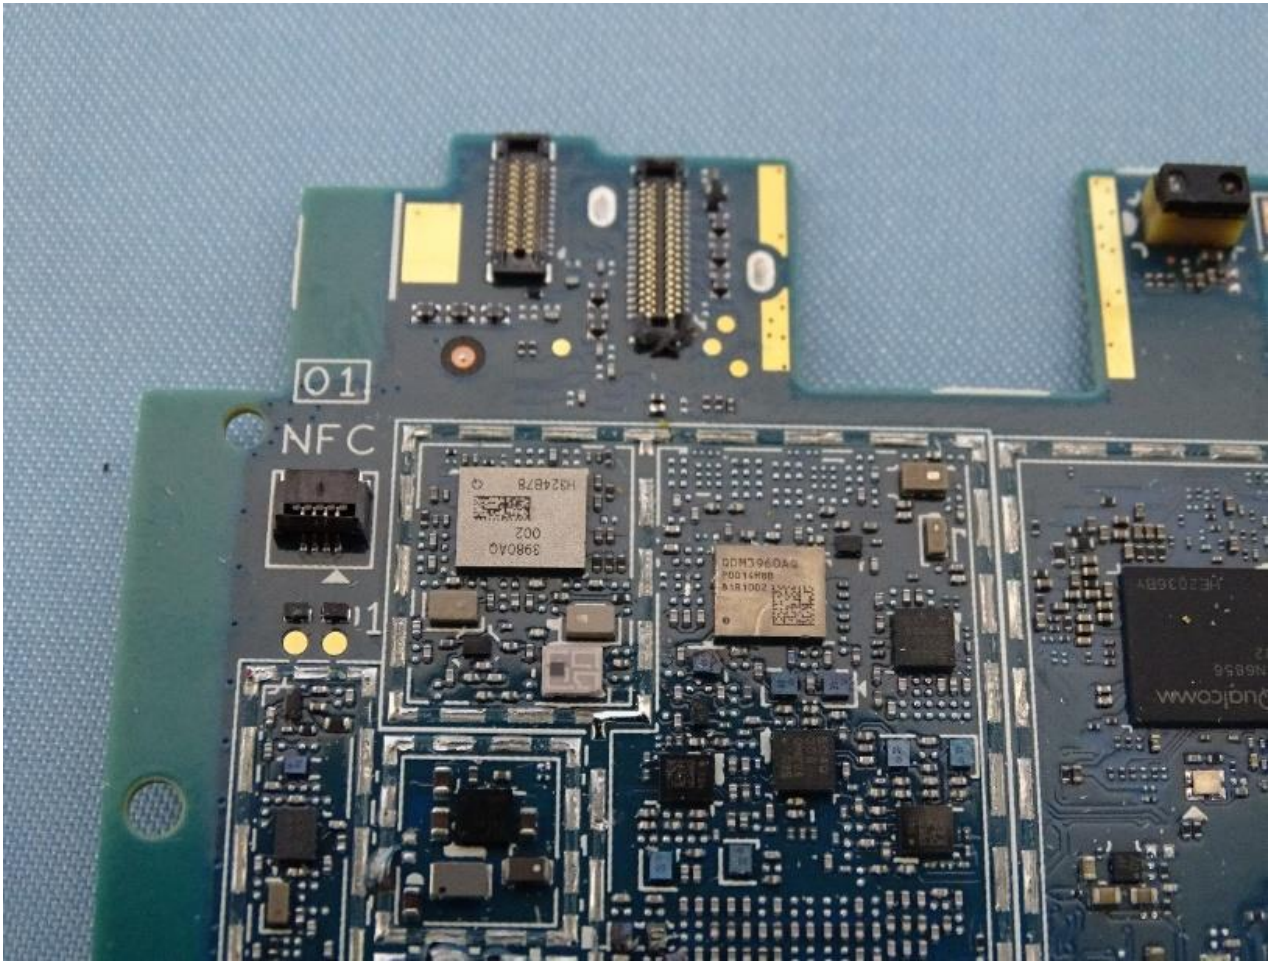

3. Internal Photograph of EUT

Brand Name: ZEBRA / Model Name: MC9401 / HVIN: MC9401

SE4770 + with/without Camera

SE5800 + with/without Camera

SE4770/SE5800 + with Camera

SE4770

SE5800

12.65 公分

SE4770/SE5800+ without Camera