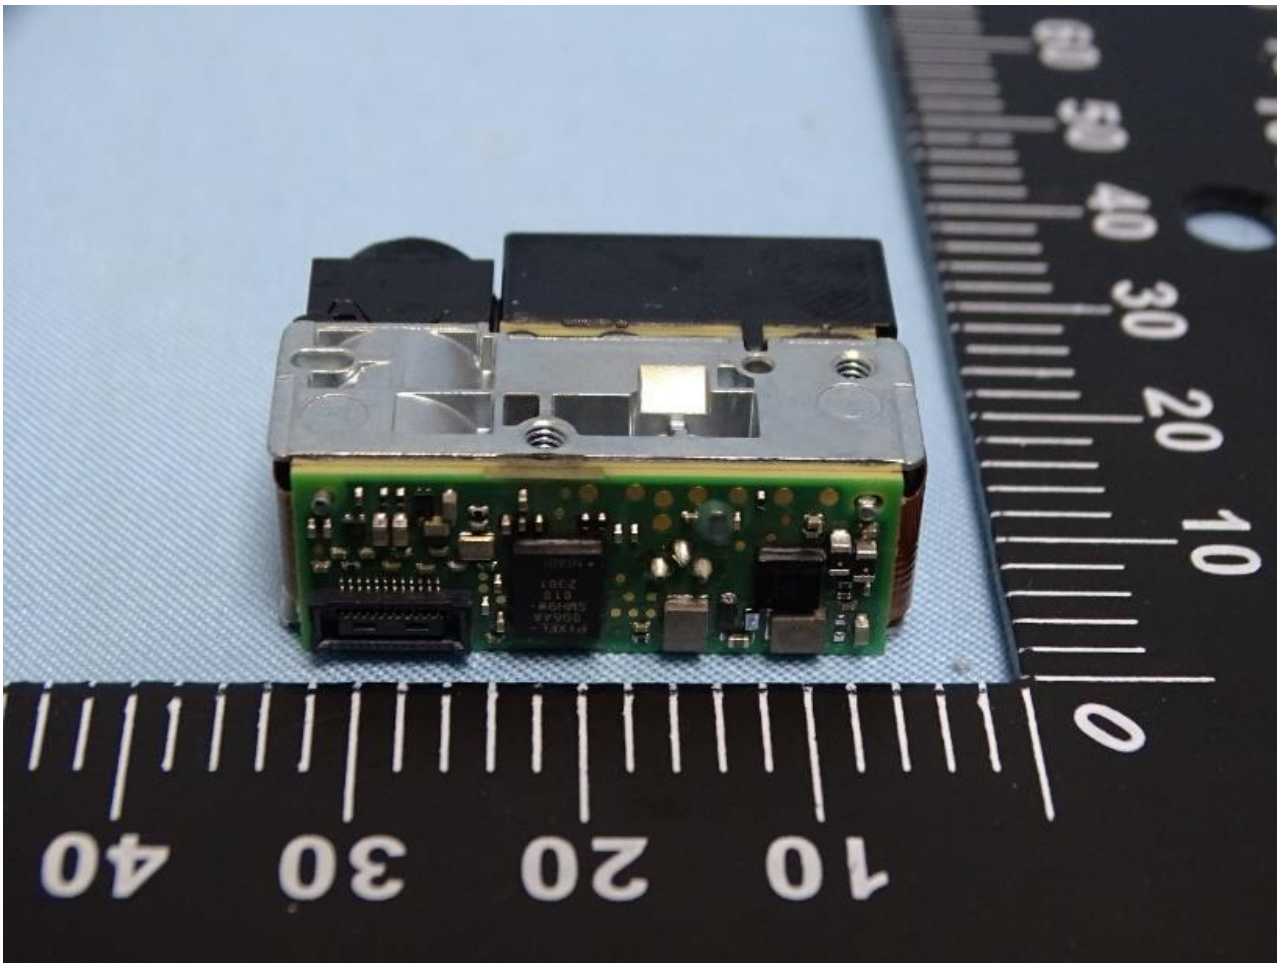

3. Internal Photograph of EUT

Brand Name: ZEBRA / Model Name: MC9401 / HVIN: MC9401

SE4770 + with/without Camera

SE5800 + with/without Camera

SE4770/SE5800 + with Camera

SE4770

SE5800

12.65 公分

SE4770/SE5800+ without Camera