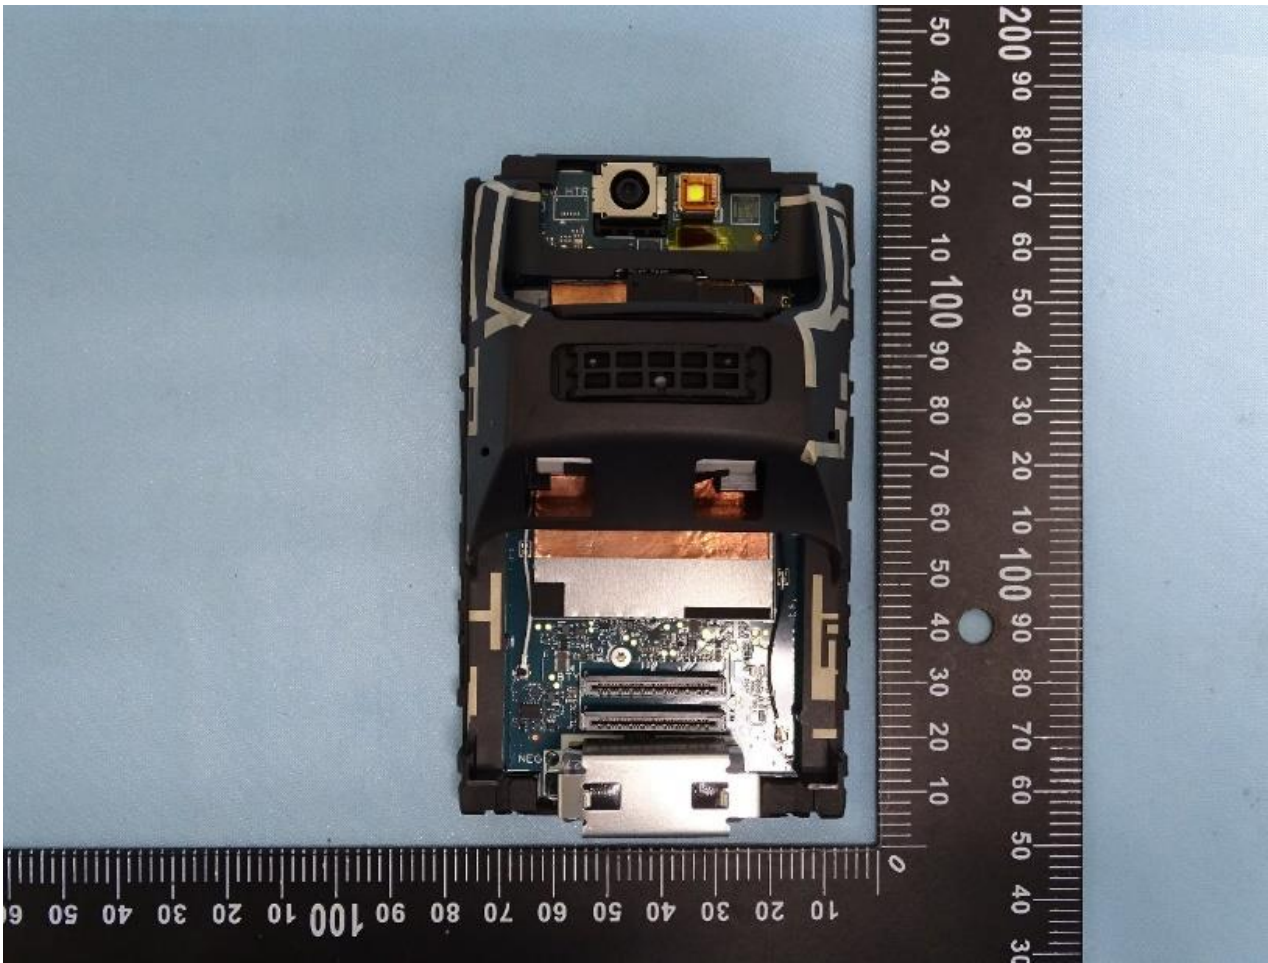

3. Internal Photograph of EUT

Brand Name: ZEBRA / Model Name: MC9401 / HVIN: MC9401

SE4770 + with/without Camera

SE5800 + with/without Camera

SE4770/SE5800 + with Camera

SE4770

SE5800

12.65 公分

SE4770/SE5800+ without Camera