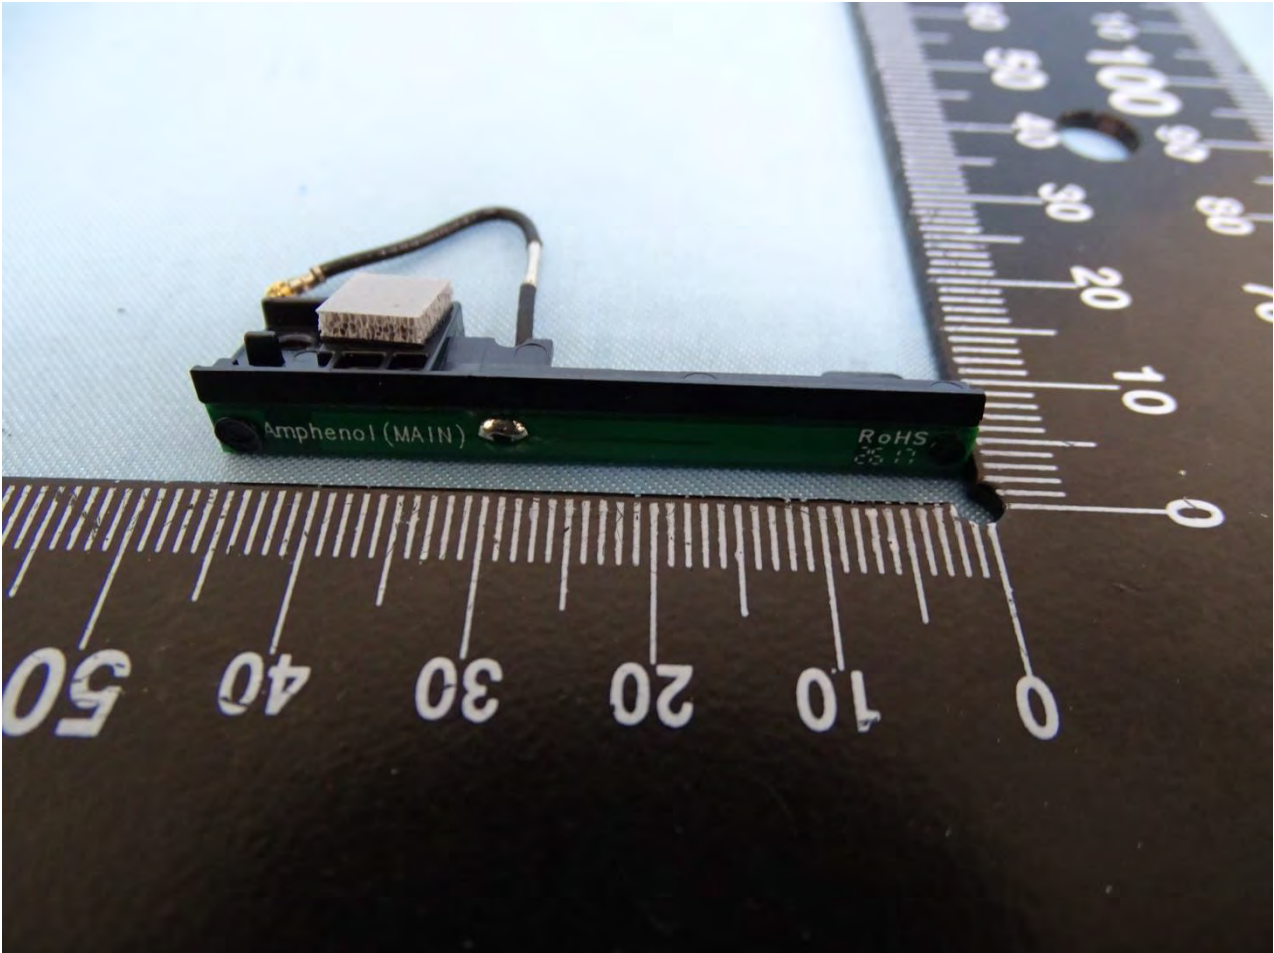

Brand Name: Zebra / Model Name: MC330K

WLAN Aux. Antenna for SKU 8

Brand Name: Zebra / Model Name: MC330K

Brand Name: Zebra / Model Name: MC330K

NFC Antenna for SKU 8

Brand Name: Zebra / Model Name: MC330K

WLAN Main & Bluetooth Antenna for SKU 9

Brand Name: Zebra / Model Name: MC330K

Brand Name: Zebra / Model Name: MC330K

WLAN Aux. Antenna for SKU 9

Brand Name: Zebra / Model Name: MC330K

Brand Name: Zebra / Model Name: MC330K

Brand Name: Zebra / Model Name: MC330K

Brand Name: Zebra / Model Name: MC330K

NFC Antenna for SKU 10