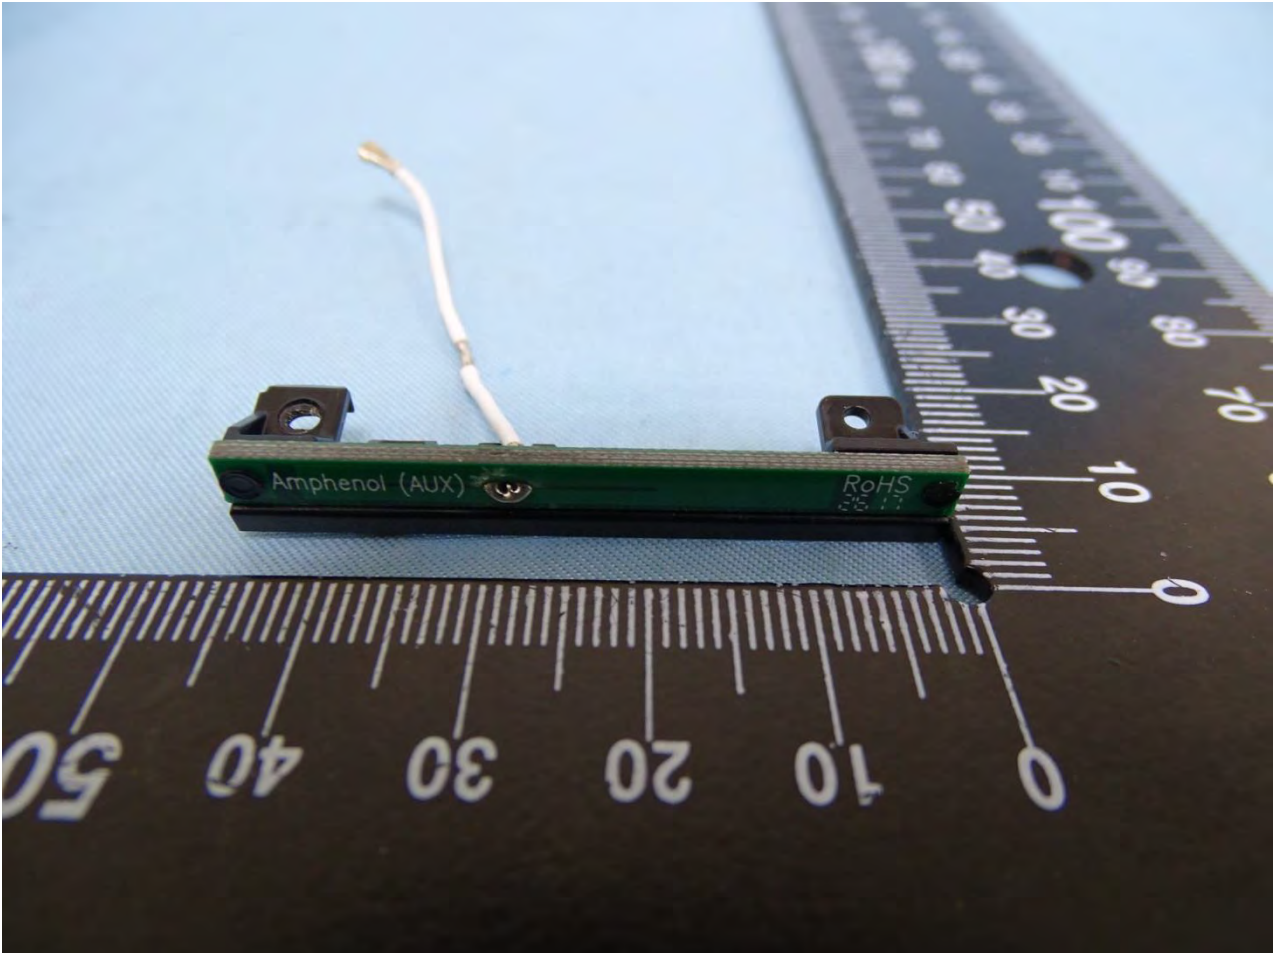

Brand Name: Zebra / Model Name: MC330K

WLAN Aux. Antenna for SKU 8

Brand Name: Zebra / Model Name: MC330K

Brand Name: Zebra / Model Name: MC330K

NFC Antenna for SKU 8

Brand Name: Zebra / Model Name: MC330K

WLAN Main & Bluetooth Antenna for SKU 9

Brand Name: Zebra / Model Name: MC330K

Brand Name: Zebra / Model Name: MC330K

WLAN Aux. Antenna for SKU 9

Brand Name: Zebra / Model Name: MC330K

Brand Name: Zebra / Model Name: MC330K