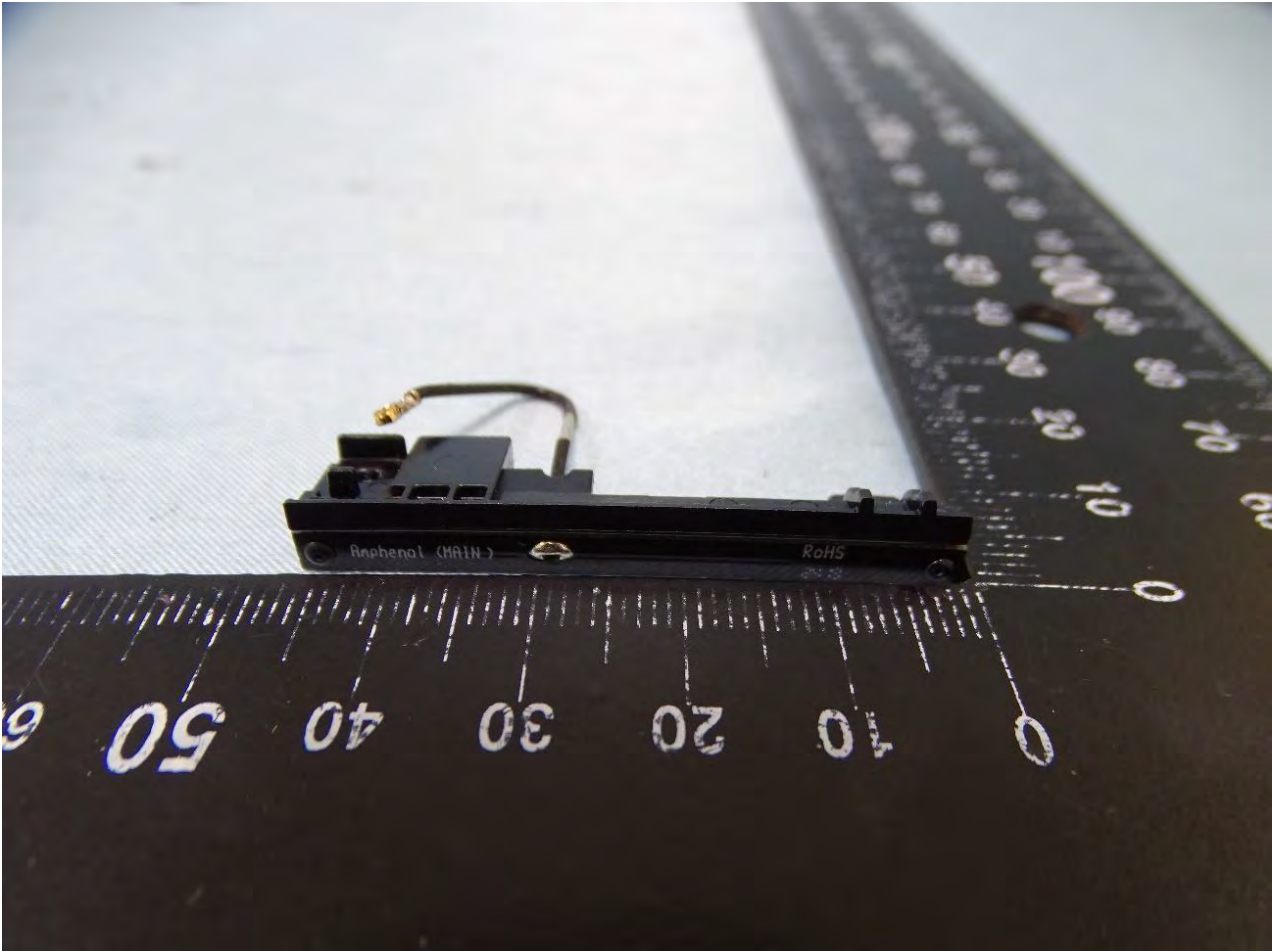

Brand Name: Zebra / Model Name: MC3300U

Bluetooth and WLAN Main Antenna

Brand Name: Zebra / Model Name: MC3300U

Brand Name: Zebra / Model Name: MC3300U

Brand Name: Zebra / Model Name: MC3300U

WLAN Aux. Antenna