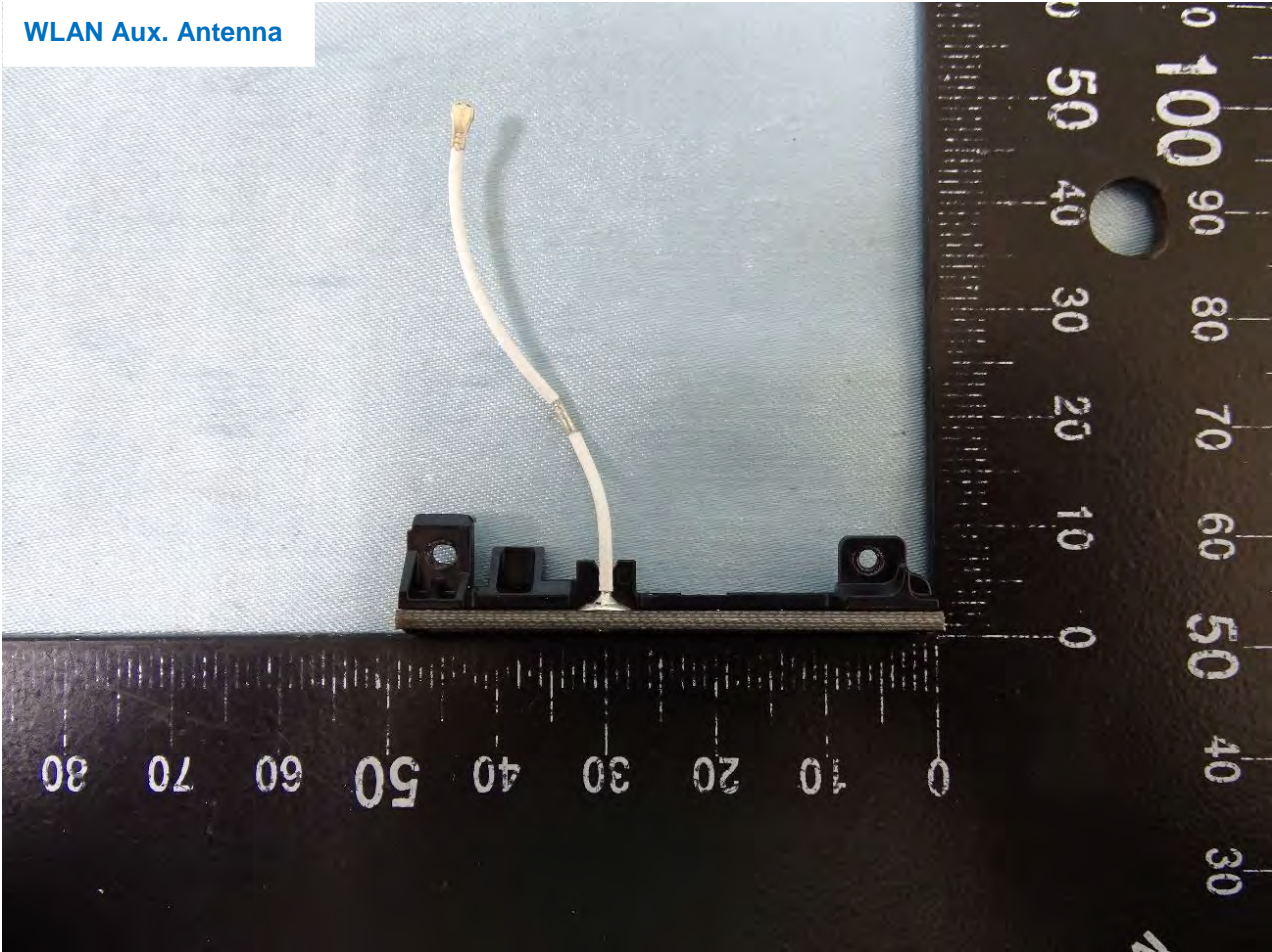

Brand Name: Zebra / Model Name: MC3300U

Bluetooth and WLAN Main Antenna

Brand Name: Zebra / Model Name: MC3300U

Brand Name: Zebra / Model Name: MC3300U

Brand Name: Zebra / Model Name: MC3300U

WLAN Aux. Antenna