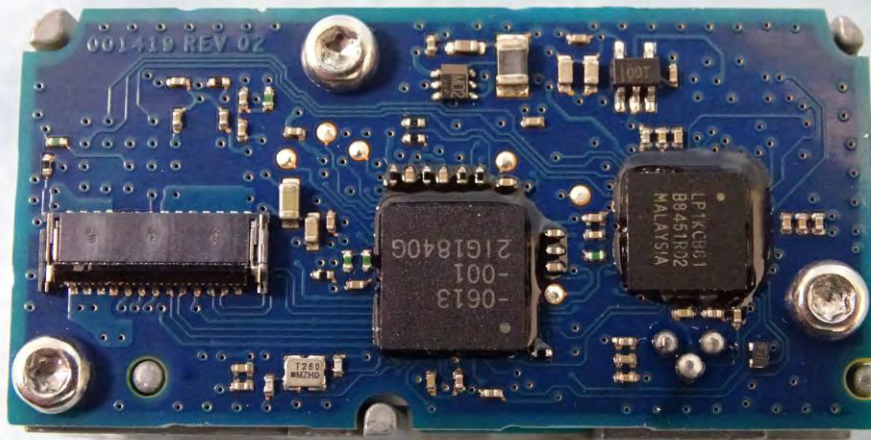

Brand Name: Zebra / Model Name: MC3300U

Brand Name: Zebra / Model Name: MC3300U

Brand Name: Zebra / Model Name: MC3300U

Brand Name: Zebra / Model Name: MC3300U

Brand Name: Zebra / Model Name: MC3300U

Brand Name: Zebra / Model Name: MC3300U

Brand Name: Zebra / Model Name: MC3300U

SKU 2, SKU 8, and SKU 14

Brand Name: Zebra / Model Name: MC3300U

Brand Name: Zebra / Model Name: MC3300U

Brand Name: Zebra / Model Name: MC3300U

Brand Name: Zebra / Model Name: MC3300U

Brand Name: Zebra / Model Name: MC3300U

SKU 3, SKU 9, and SKU 15

Brand Name: Zebra / Model Name: MC3300U

Brand Name: Zebra / Model Name: MC3300U

Brand Name: Zebra / Model Name: MC3300U

Brand Name: Zebra / Model Name: MC3300U

Brand Name: Zebra / Model Name: MC3300U

Bluetooth and WLAN Main Antenna

Brand Name: Zebra / Model Name: MC3300U

Brand Name: Zebra / Model Name: MC3300U

Brand Name: Zebra / Model Name: MC3300U

WLAN Aux. Antenna