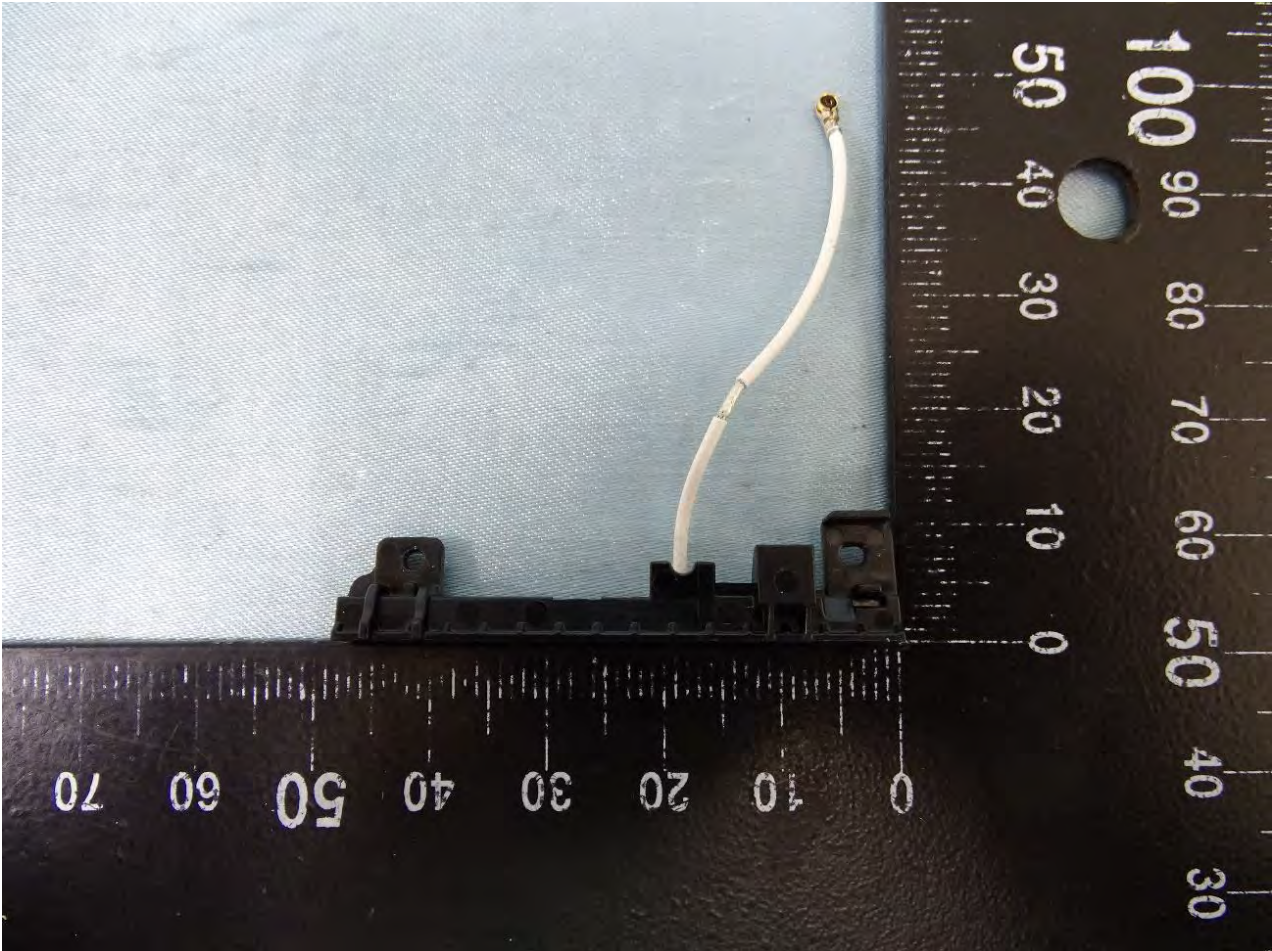

Brand Name: Zebra / Model Name: MC3300U