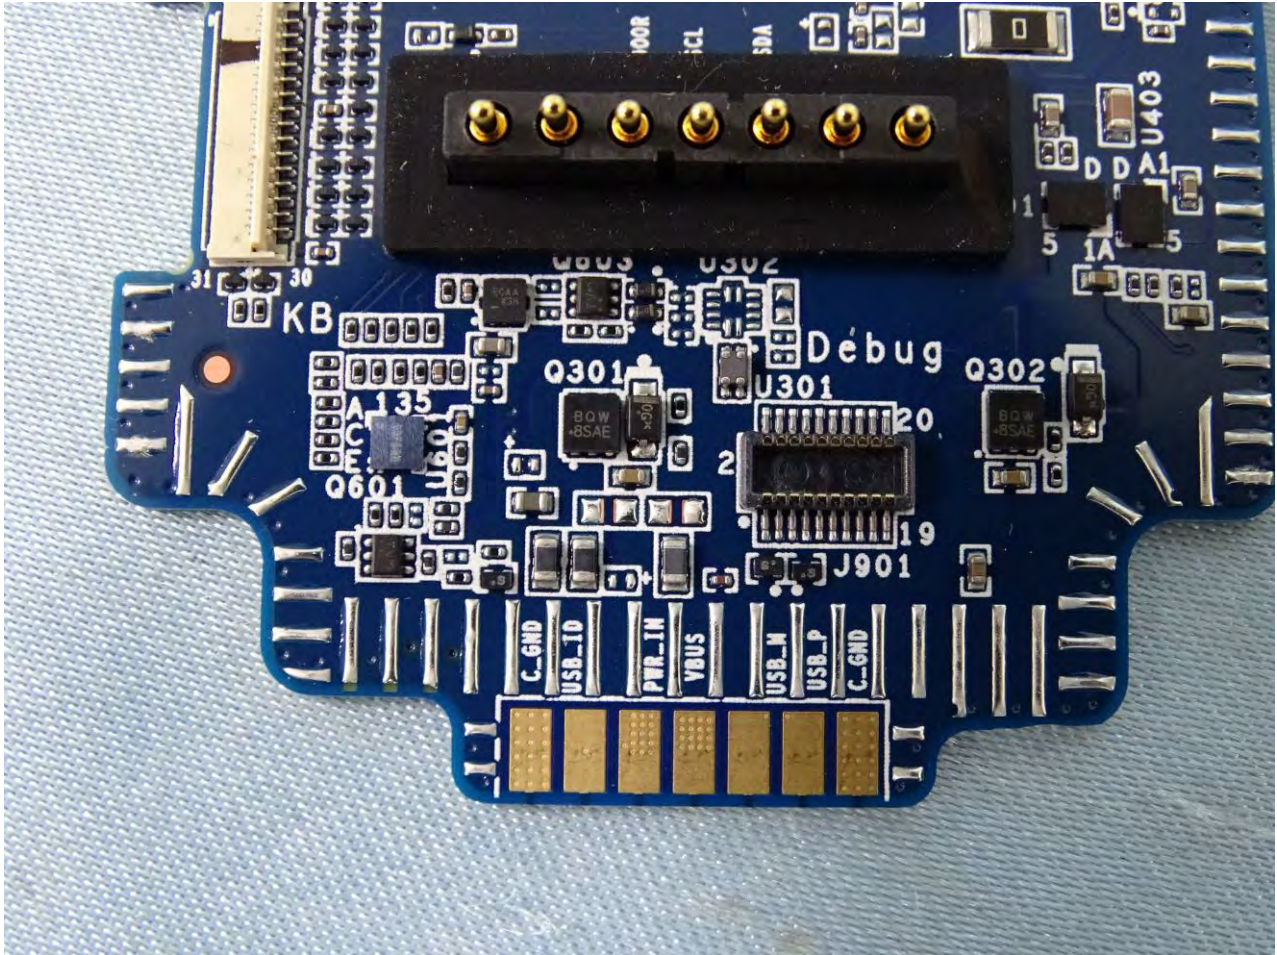

Brand Name: Zebra / Model Name: MC3300U

Brand Name: Zebra / Model Name: MC3300U

Brand Name: Zebra / Model Name: MC3300U

Brand Name: Zebra / Model Name: MC3300U

Brand Name: Zebra / Model Name: MC3300U

Brand Name: Zebra / Model Name: MC3300U

Brand Name: Zebra / Model Name: MC3300U

SKU 2, SKU 8, and SKU 14

Brand Name: Zebra / Model Name: MC3300U

Brand Name: Zebra / Model Name: MC3300U

Brand Name: Zebra / Model Name: MC3300U

Brand Name: Zebra / Model Name: MC3300U

Brand Name: Zebra / Model Name: MC3300U

SKU 3, SKU 9, and SKU 15

Brand Name: Zebra / Model Name: MC3300U

Brand Name: Zebra / Model Name: MC3300U

Brand Name: Zebra / Model Name: MC3300U

Brand Name: Zebra / Model Name: MC3300U

Brand Name: Zebra / Model Name: MC3300U

Bluetooth and WLAN Main Antenna

Brand Name: Zebra / Model Name: MC3300U

Brand Name: Zebra / Model Name: MC3300U

Brand Name: Zebra / Model Name: MC3300U

WLAN Aux. Antenna