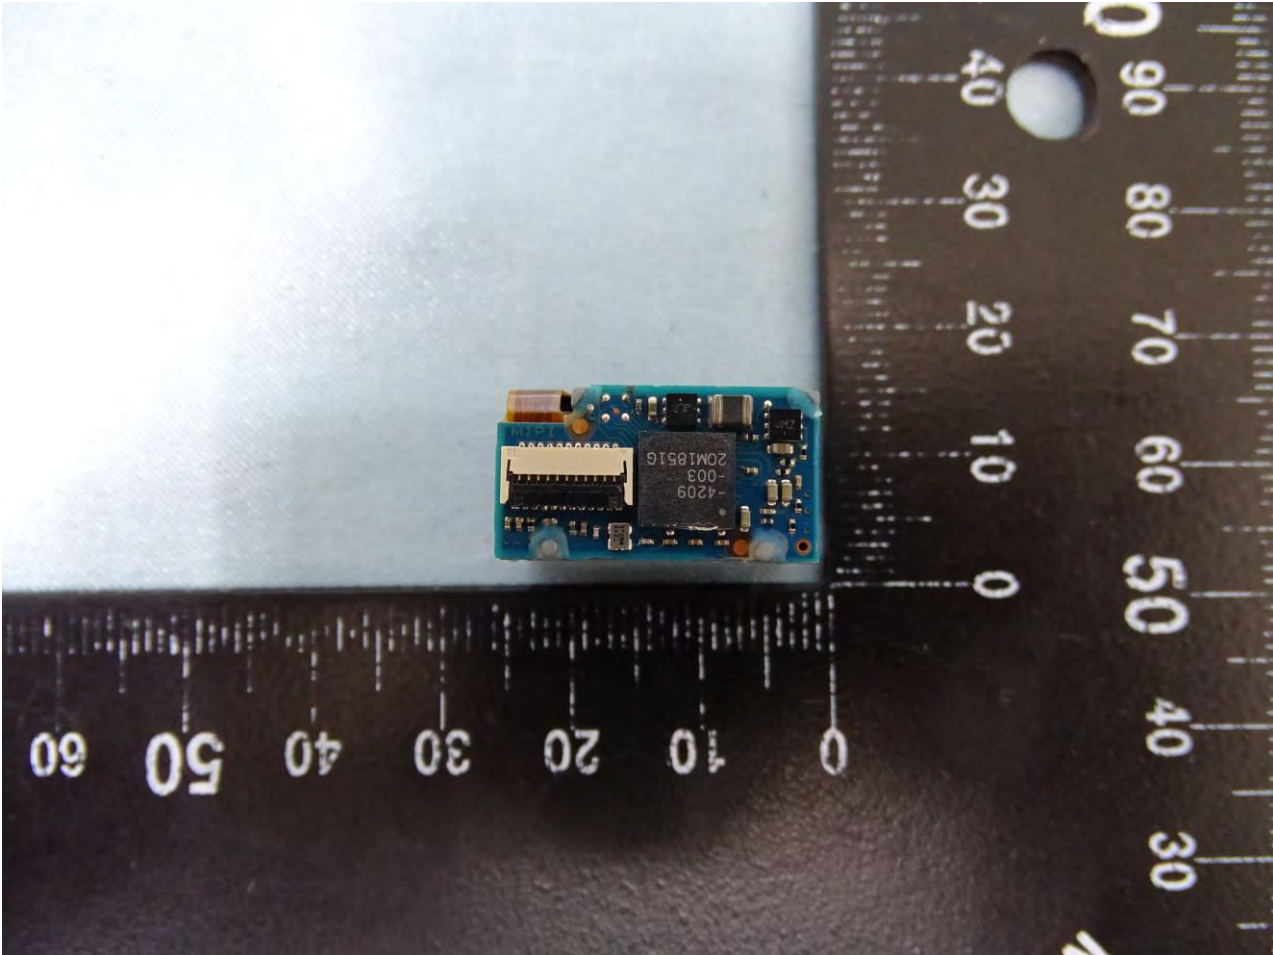

Brand Name: Zebra / Model Name: MC3300U

SKU 3, SKU 9, and SKU 15

Brand Name: Zebra / Model Name: MC3300U

Brand Name: Zebra / Model Name: MC3300U

Brand Name: Zebra / Model Name: MC3300U

Brand Name: Zebra / Model Name: MC3300U

Brand Name: Zebra / Model Name: MC3300U

Bluetooth and WLAN Main Antenna

Brand Name: Zebra / Model Name: MC3300U

Brand Name: Zebra / Model Name: MC3300U

Brand Name: Zebra / Model Name: MC3300U

WLAN Aux. Antenna