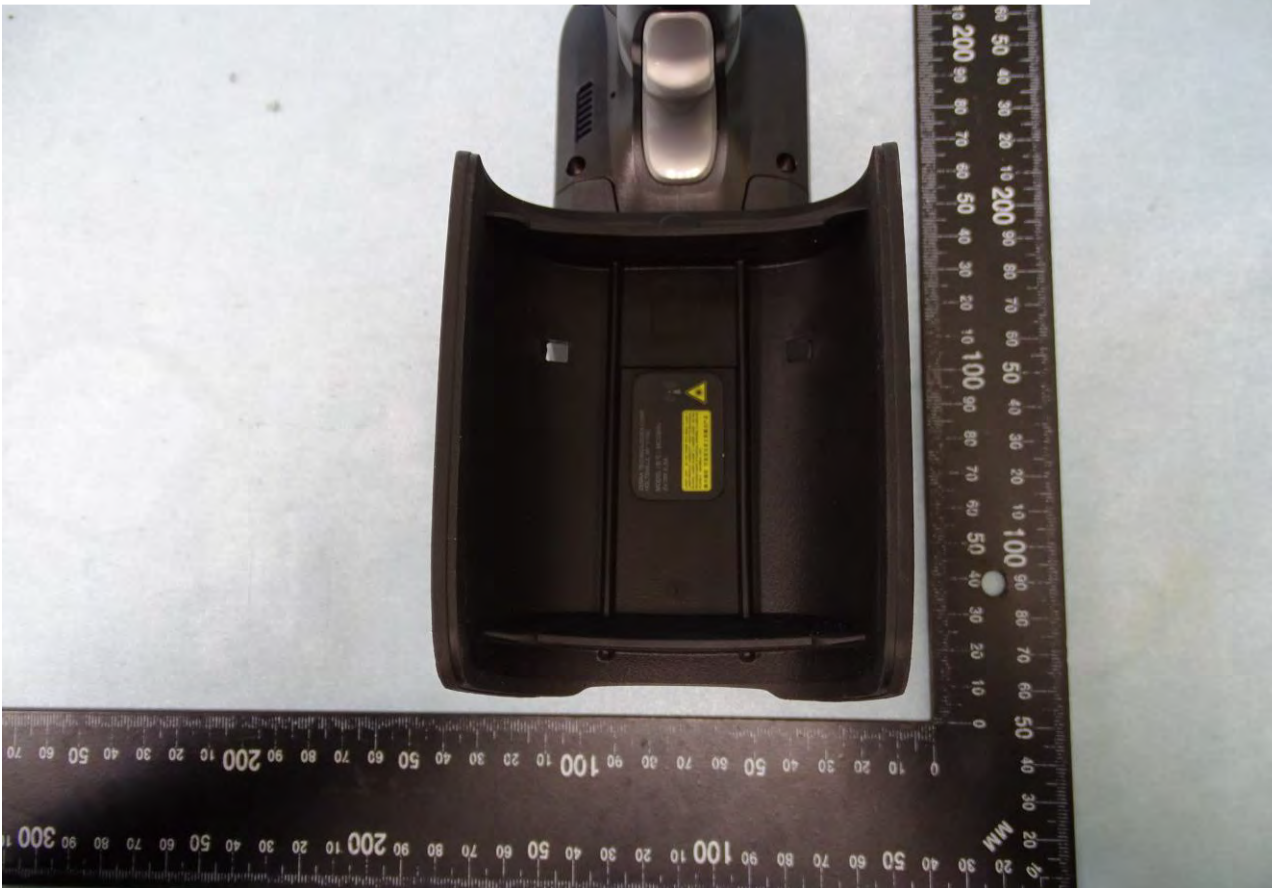

Brand Name: Zebra / Model Name: MC3300U

Brand Name: Zebra / Model Name: MC3300U

Brand Name: Zebra / Model Name: MC3300U

RFID Long range Antenna for SKU 2, SKU 8, SKU 14, SKU 3, SKU 9, and SKU 15

Brand Name: Zebra / Model Name: MC3300U