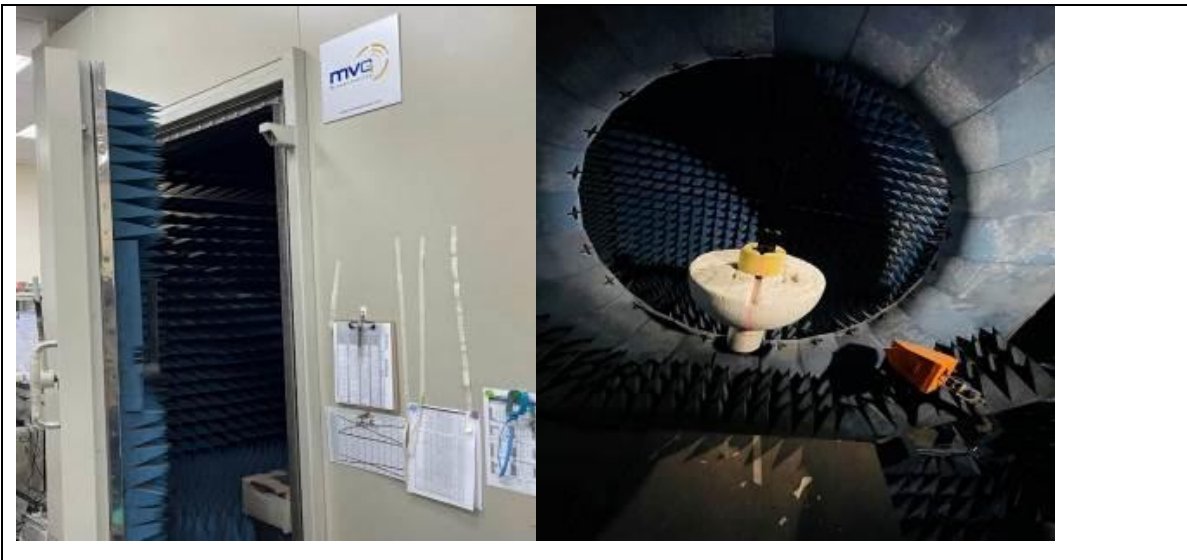

Antenna Location

Antenna Location

Test Environment, list of calibrated test equipment

Test Equipment: Agilent N5230A

Test Environment: MVG-Satimo SG24

Last Calibration date: 2023/06/26