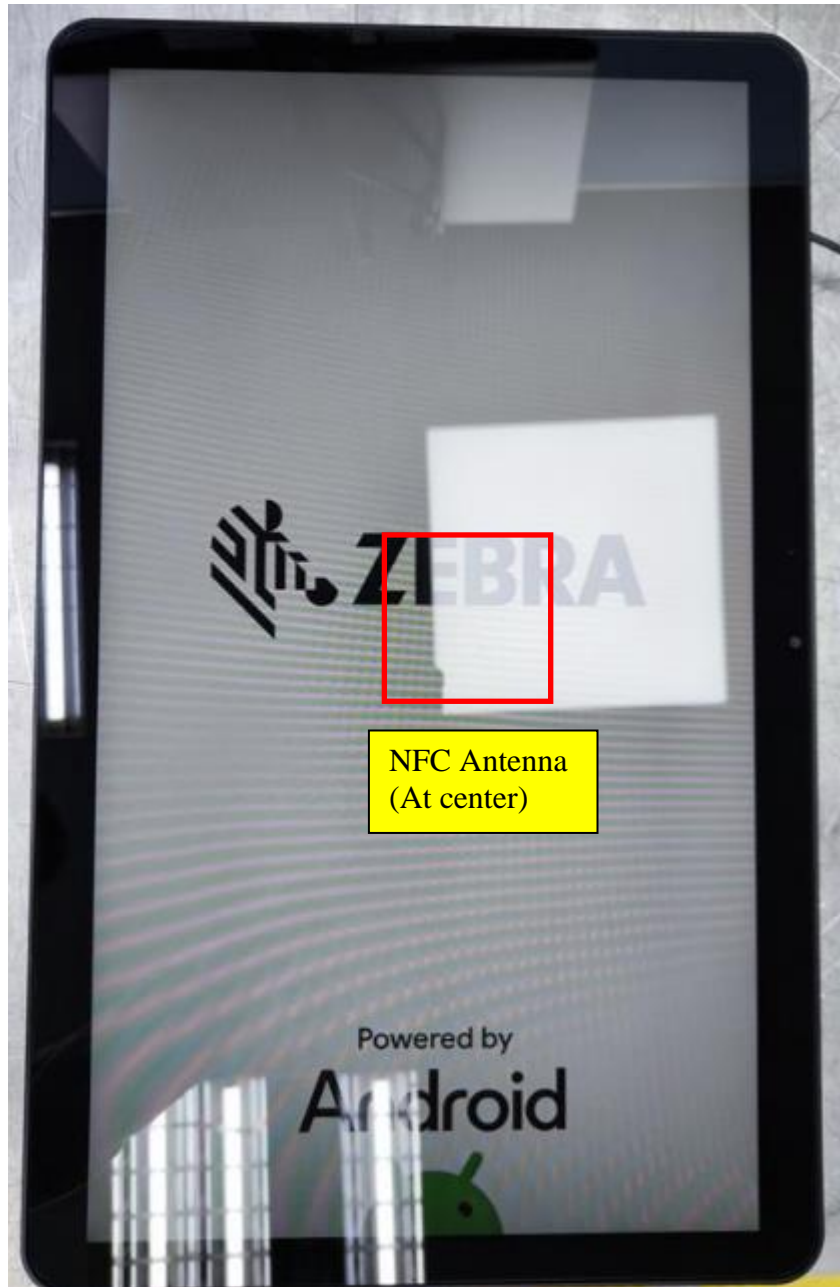

Antenna Location

Antenna Location

Test Environment, list of calibrated test equipment

Test Equipment: Agilent N5230A

Test Environment: MVG-Satimo SG24

Last Calibration date: 2023/06/26