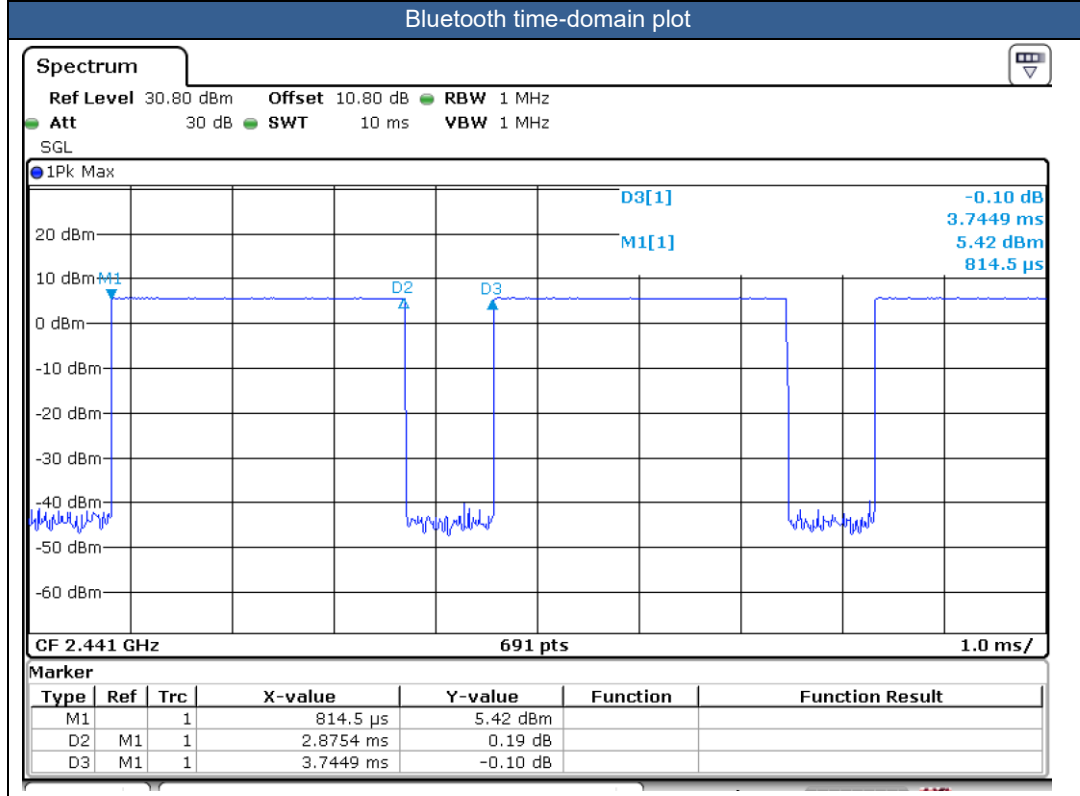

<2.4GHz Bluetooth>

General Note:

1. For 2.4GHz Bluetooth SAR testing was selected 1Mbps, due to its highest average power.
2. The Bluetooth duty cycle are 76.78 % as following figure, according to Oct. 2016 TCB workshop for Bluetooth SAR scaling need further consideration and the maximum duty cycle is 83.3%, therefore the actual duty cycle will be scaled up to 100% for Bluetooth reported SAR calculation.

Class1

Mode	Channel	Frequency (MHz)	Average power (dBm)		
			1Mbps	2Mbps	3Mbps
BR / EDR	CH 00	2402	9.12	7.03	7.02
	CH 39	2441	9.23	7.09	7.07
	CH 78	2480	9.04	6.96	6.99
Tune-up Limit			11	8.5	8.5

Mode	Channel	Frequency (MHz)	Average power (dBm)	
			GFSK	
BLE_1M	CH 00	2402	9.01	
	CH 19	2440	9.12	
	CH 39	2480	8.90	
Tune-up Limit			11.00	

Mode	Channel	Frequency (MHz)	Average power (dBm)
			2Mbps
BLE_2M	CH 01	2404	9.27
	CH 19	2440	9.33
	CH 38	2478	9.05
Tune-up Limit			11.00