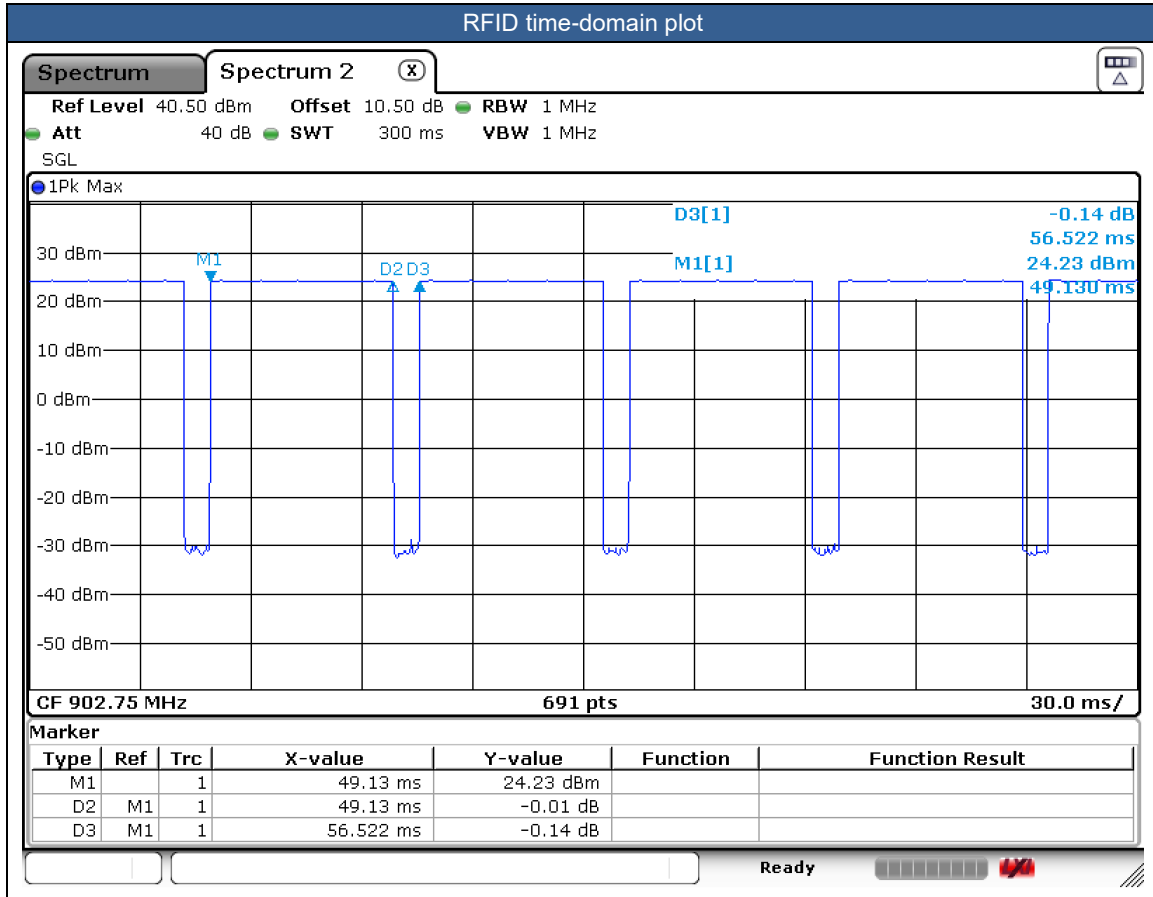

<RFID Power>

Frequency (MHz)	Average power (dBm)	Tune up
902.75	23.84	25.00
914.75	24.12	25.00
927.25	24.29	25.00