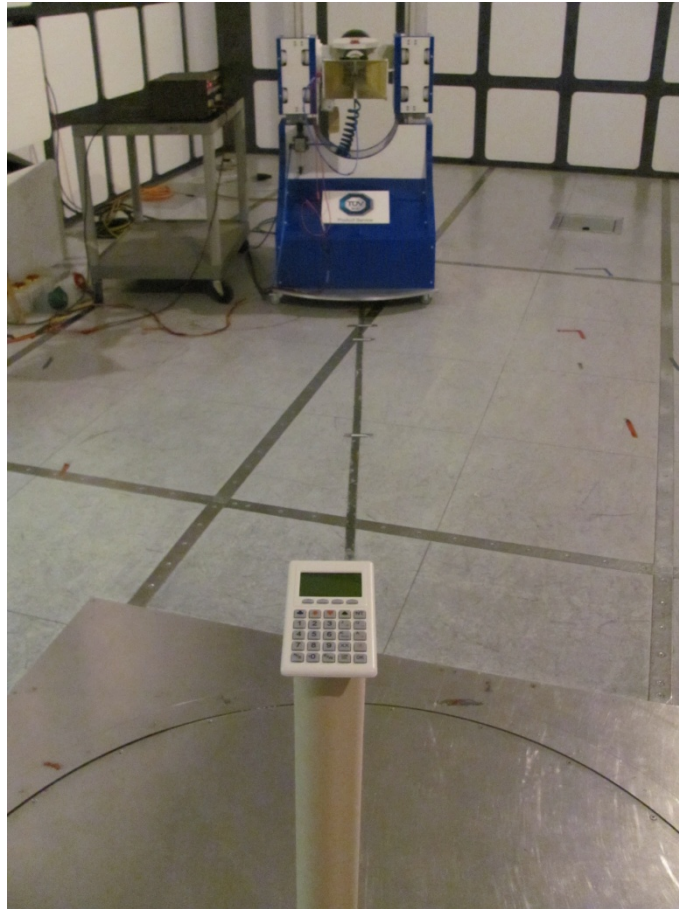

Product Service

FCC ID: UVIBM21A

Bridge Systems BV

Wireless Hand Held Bridgemate II

Radiated Emissions 1-10GHz