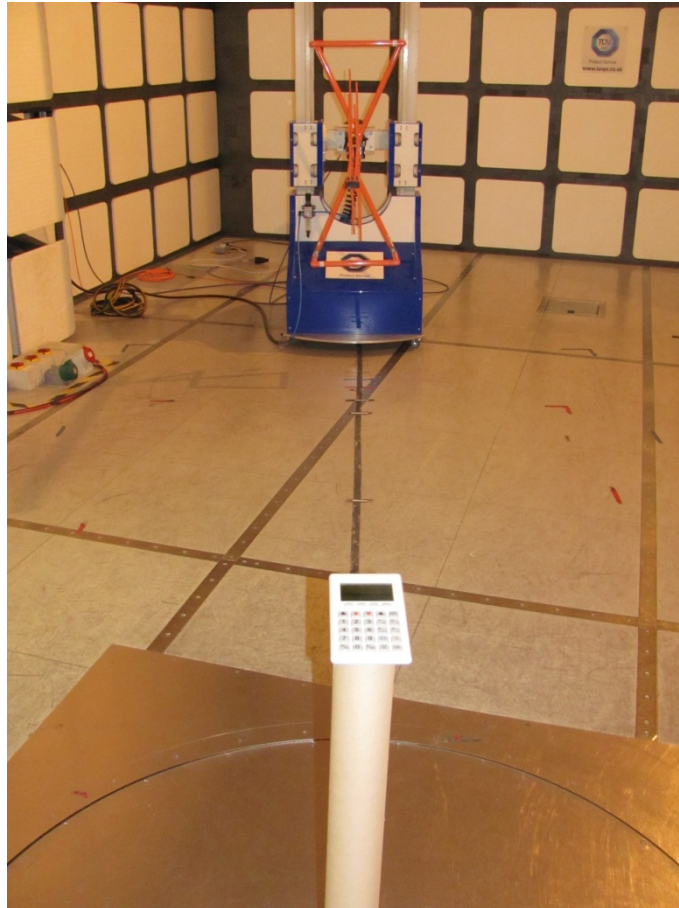

Product Service

FCC ID: UVIBM21A

Bridge Systems BV

Wireless Hand Held Bridgemate II

PHOTOGRAPHS OF TEST SET UP

Radiated Emissions 30MHz-1GHz

Product Service

FCC ID: UVIBM21A

Bridge Systems BV

Wireless Hand Held Bridgemate II

Radiated Emissions 1-10GHz

Product Service

FCC ID: UVIBM21A

Bridge Systems BV

Wireless Hand Held Bridgemate II

Conducted Emissions