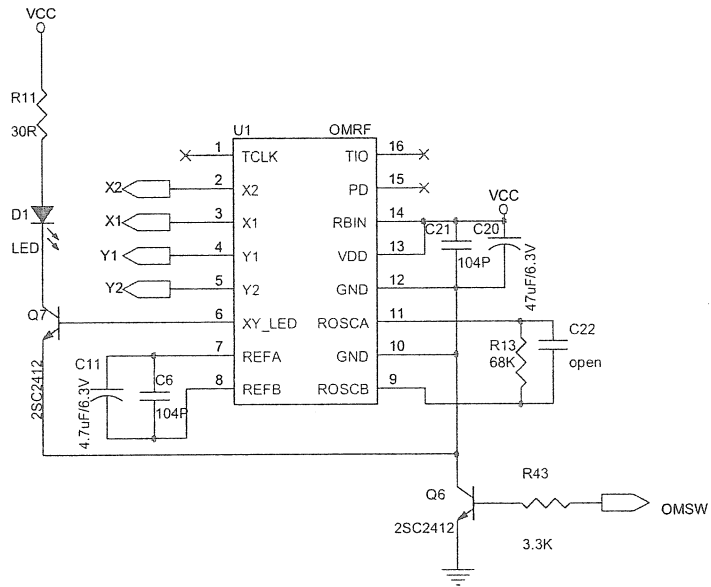

無線 滑鼠 線路圖

Model: 76751M

Title		
RF TX OMRF		
Size	Document Number	Rev
A4	RFTX003	V03
Date:	Friday, March 17, 2006	Sheet 1 of 1