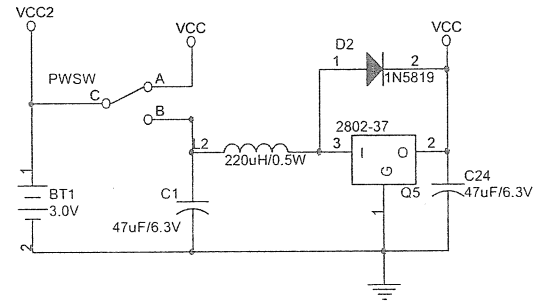

無線 滑鼠 線路圖

Model: 76751M

Title		
RF TX OMRF		
Size	Document Number	Rev
A4	RFTX003	V03
Date:	Friday, March 17, 2006	Sheet 1 of 1