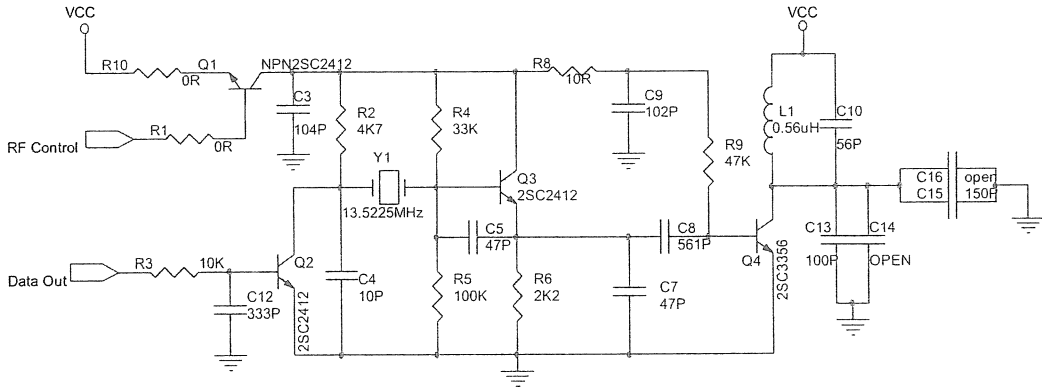

無線 滑鼠 線路圖

Model: 76751M

Title		
RF TX OMRF		
Size	Document Number	Rev
A4	RFTX003	V03
Date:	Friday, March 17, 2006	Sheet 1 of 1