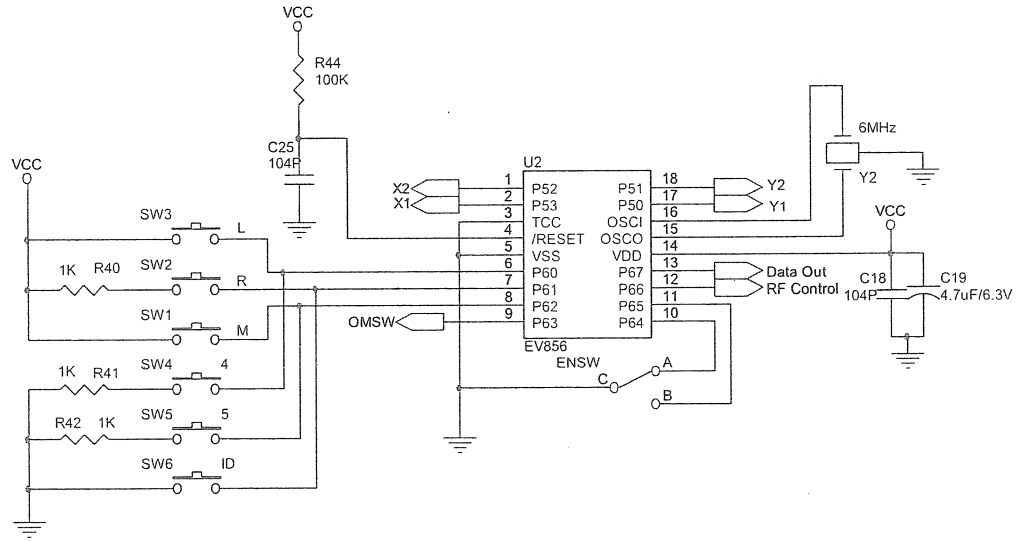

無線 滑鼠 線路圖

Model: 76751M

Title		
RF TX OMRF		
Size	Document Number	Rev
A4	RFTX003	V03
Date:	Friday, March 17, 2006	Sheet 1 of 1