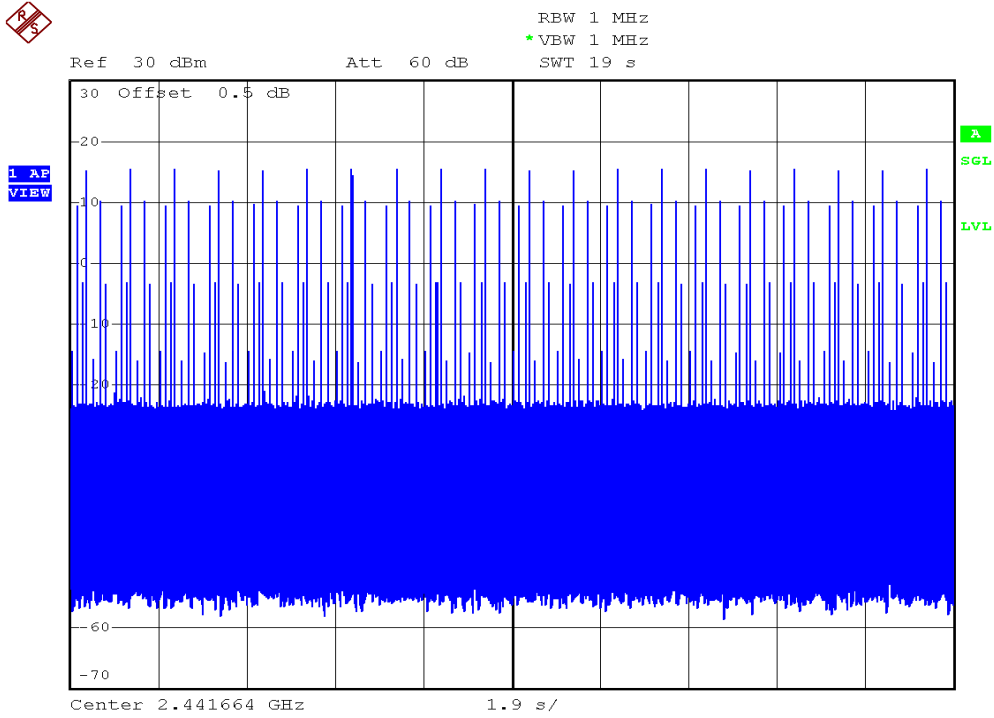

INTERTEK TESTING SERVICES

Average Channel Occupancy Time Plots

Plot B5A

Plot B5B

INTERTEK TESTING SERVICES

Average Channel Occupancy Time Plots

Plot B5C

Plot H5A

INTERTEK TESTING SERVICES

Average Channel Occupancy Time Plots

Plot H5B

Plot H5C