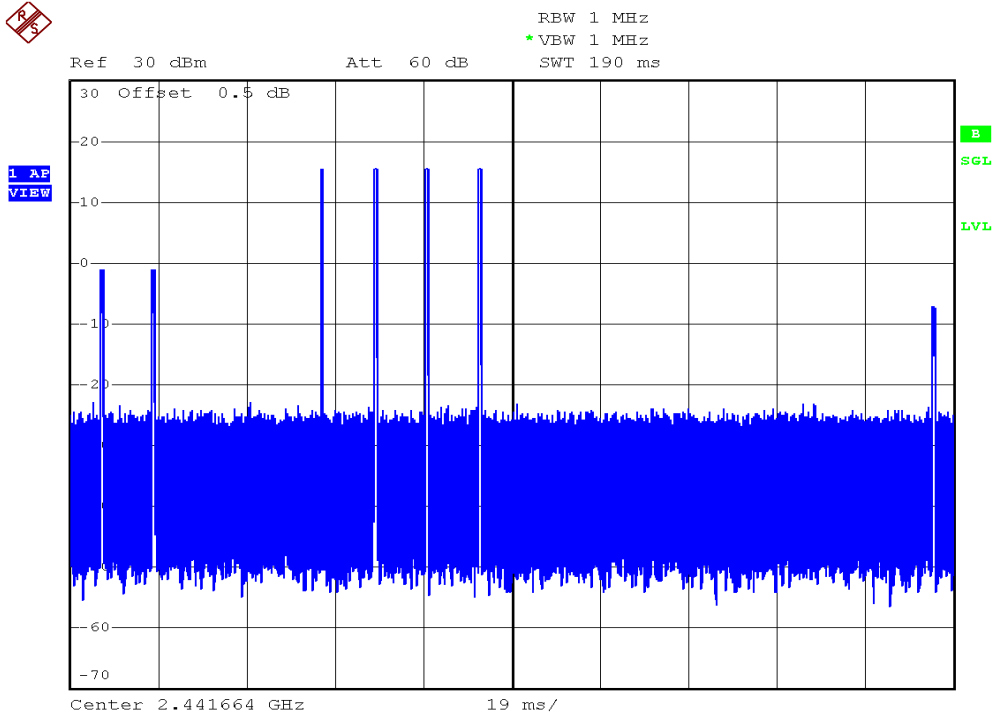

INTERTEK TESTING SERVICES

Average Channel Occupancy Time Plots

Plot B5A

Plot B5B

INTERTEK TESTING SERVICES

Average Channel Occupancy Time Plots

Plot B5C

Plot H5A

INTERTEK TESTING SERVICES

Average Channel Occupancy Time Plots

Plot H5B

Plot H5C