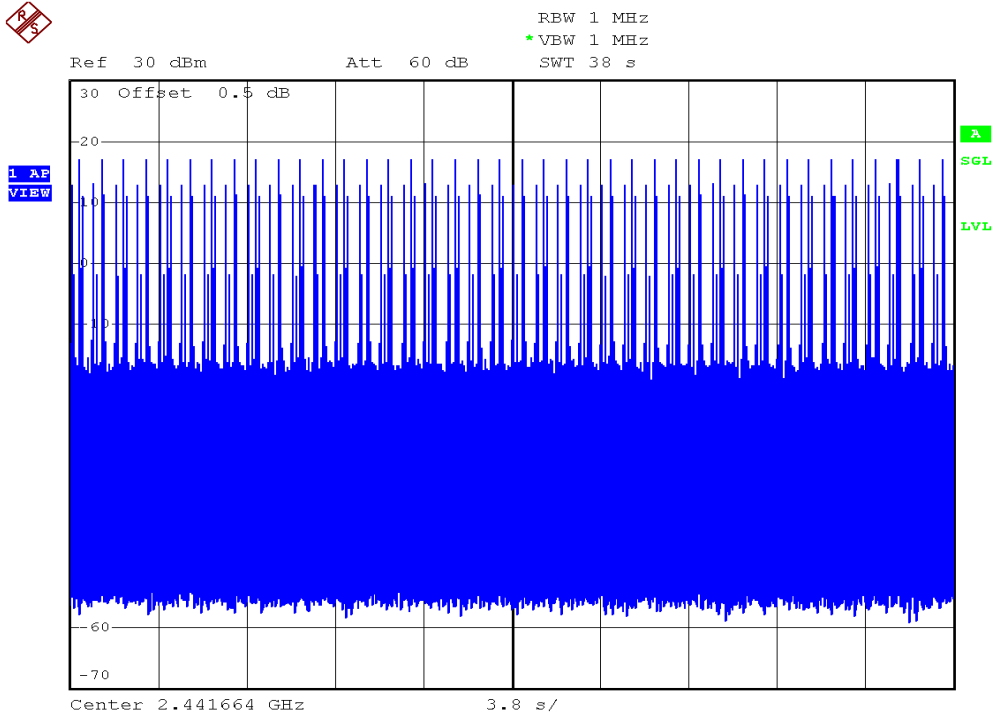

INTERTEK TESTING SERVICES

Average Channel Occupancy Time Plots

Plot B5A

Plot B5B

INTERTEK TESTING SERVICES

Average Channel Occupancy Time Plots

Plot B5C

Plot H5A

INTERTEK TESTING SERVICES

Average Channel Occupancy Time Plots

Plot H5B

Plot H5C