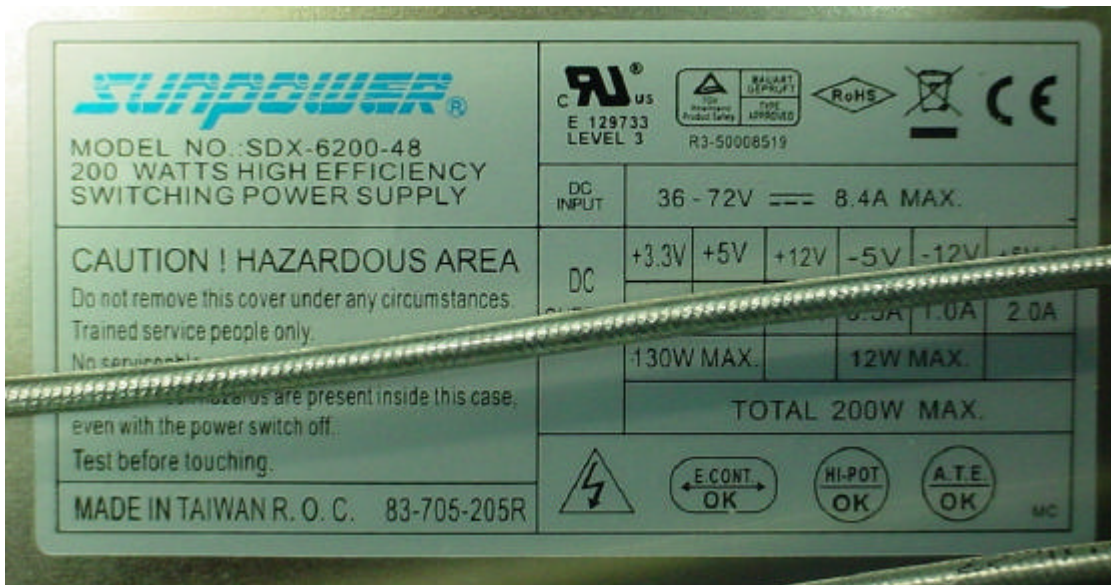

EMC Technologies (NZ) Ltd

Test Report No 61121.1

Report date: 25 November 2006

Power Supply

EMC Technologies (NZ) Ltd

47 MacKelvie Street, Grey Lynn, Auckland, New Zealand
PO Box 68 307, Newton, Auckland, New Zealand

Telephone: +64 9 360 0862
E-mail: auckland@ihug.co.nz

Fax: +64 9 360 0861
www.emctech.com.au