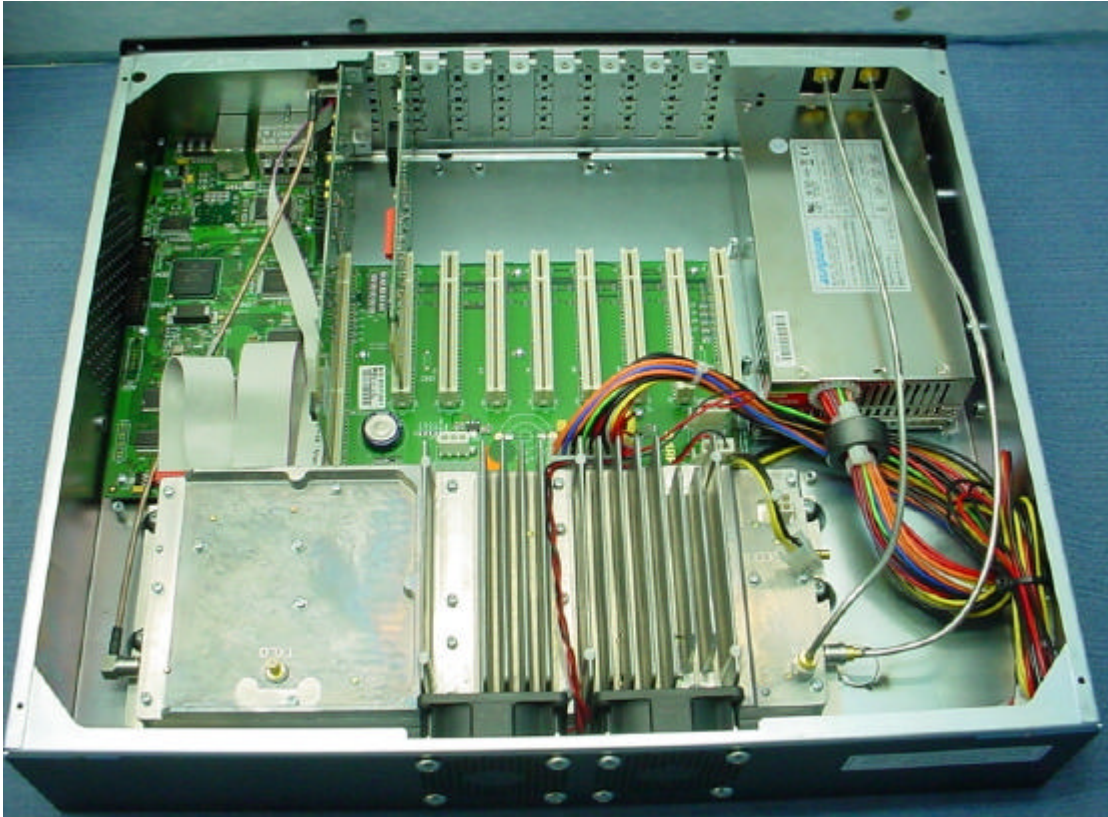

Overall Internal View

EMC Technologies (NZ) Ltd

47 MacKelvie Street, Grey Lynn, Auckland, New Zealand
PO Box 68 307, Newton, Auckland, New Zealand

Telephone: +64 9 360 0862
E-mail: auckland@ihug.co.nz

Fax: +64 9 360 0861
www.emctech.com.au