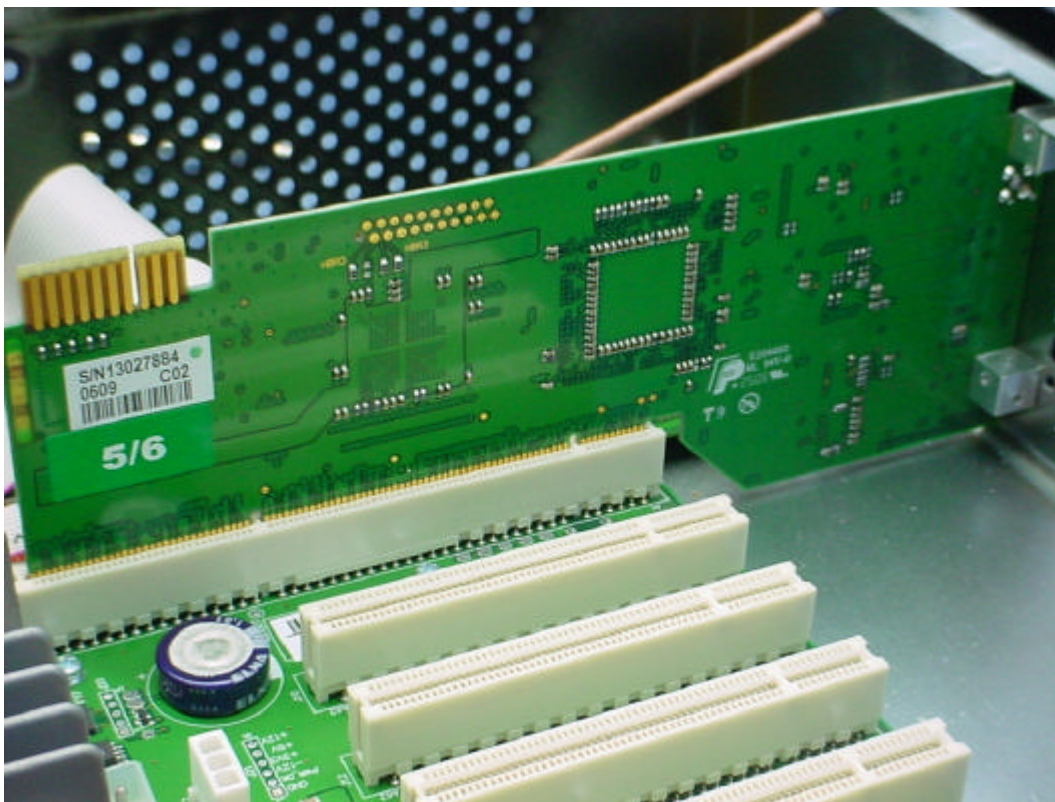

Test Report No 61121.1

Report date: 25 November 2006

Modem board

EMC Technologies (NZ) Ltd

47 MacKelvie Street, Grey Lynn, Auckland, New Zealand
PO Box 68 307, Newton, Auckland, New Zealand

Telephone: +64 9 360 0862
E-mail: auckland@ihug.co.nz