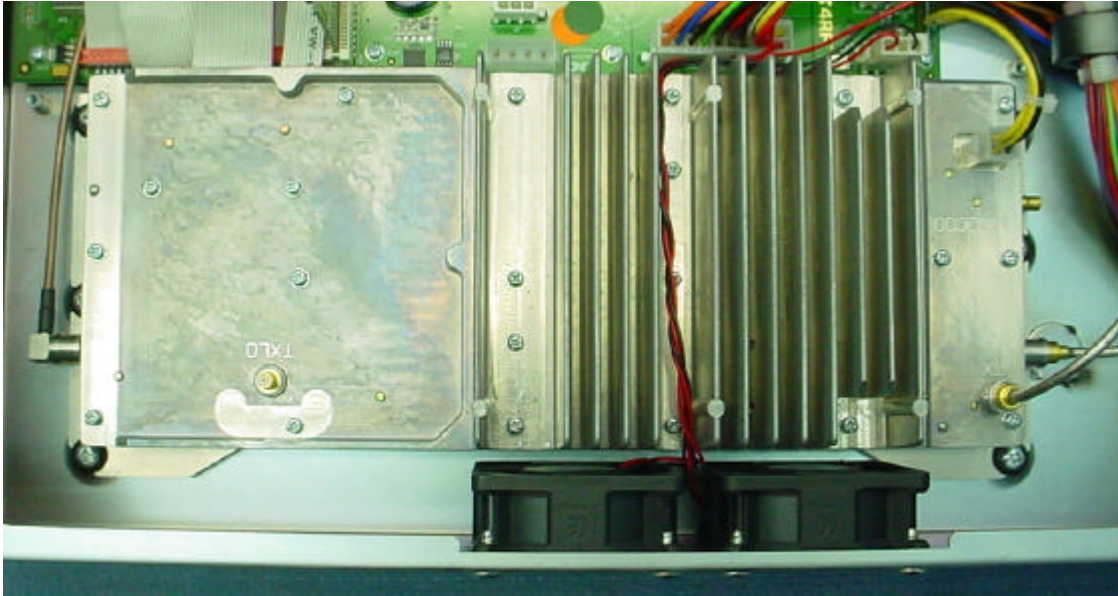

EMC Technologies (NZ) Ltd

Test Report No 61121.1

Report date: 25 November 2006

Receiver and Transmitter Modules

Transmitter Board

EMC Technologies (NZ) Ltd

47 MacKelvie Street, Grey Lynn, Auckland, New Zealand
PO Box 68 307, Newton, Auckland, New Zealand