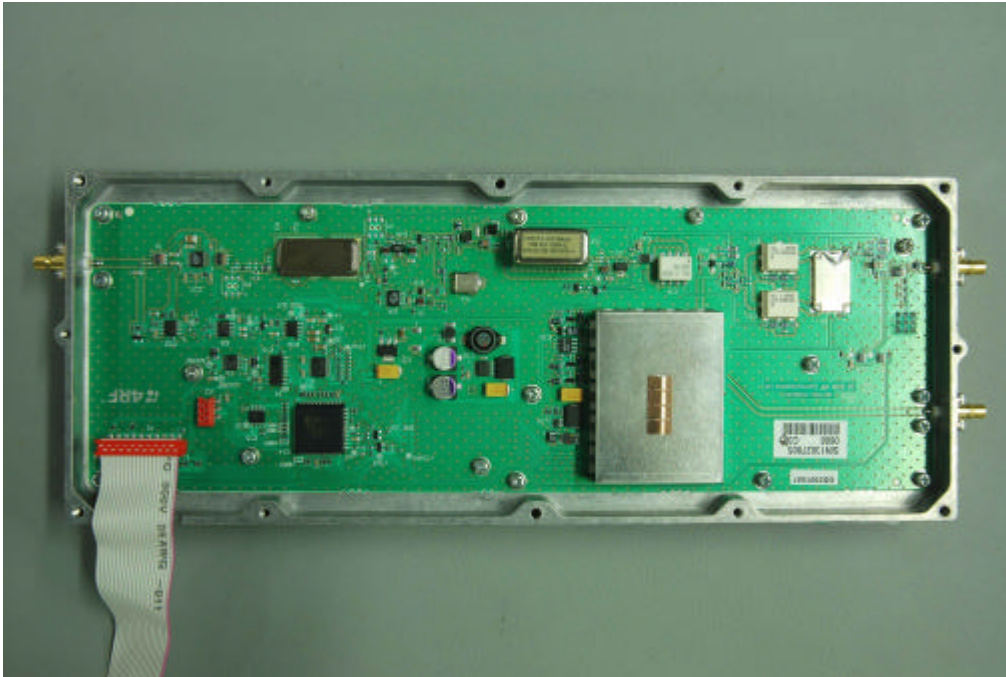

Telephone: +64 9 360 0862
E-mail: auckland@ihug.co.nz

Fax: +64 9 360 0861
www.emctech.com.au

EMC Technologies (NZ) Ltd

Test Report No 61121.1

Report date: 25 November 2006

Receiver Board

Under the RF Shield on the Receiver Board