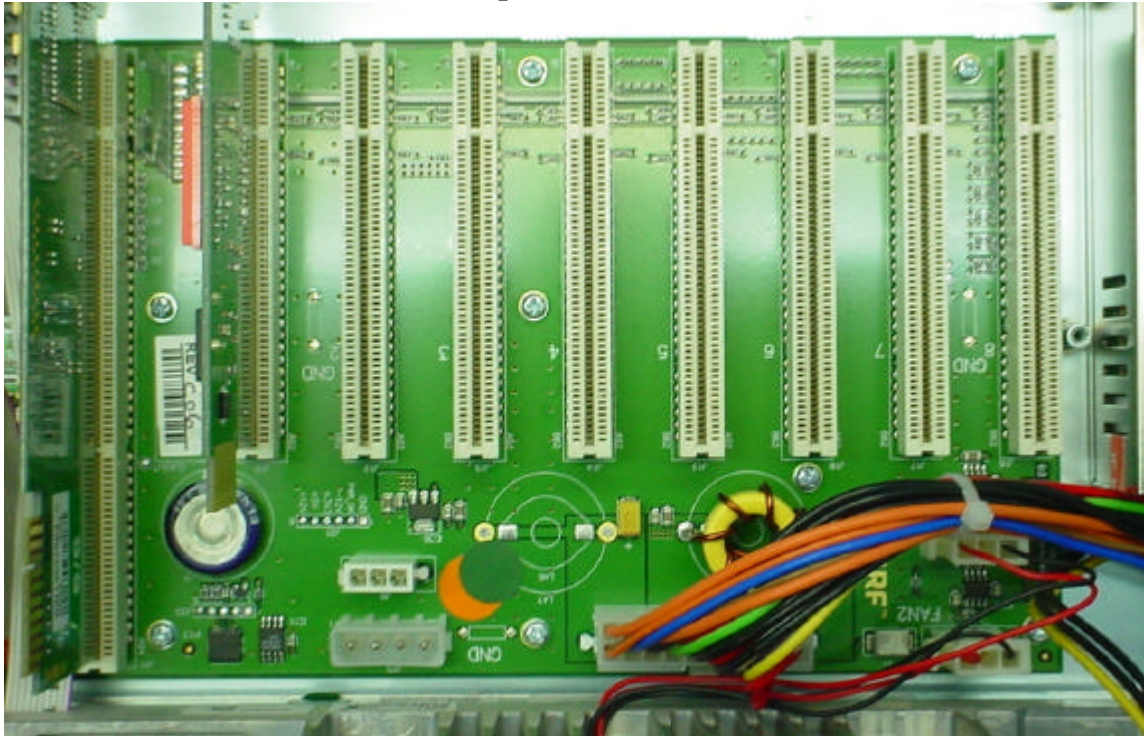

Telephone: +64 9 360 0862
 E-mail: auckland@ihug.co.nz

Fax: +64 9 360 0861
www.emctech.com.au

EMC Technologies (NZ) Ltd

Test Report No 61121.1

Report date: 25 November 2006

Expansion Board

Processor Board

EMC Technologies (NZ) Ltd