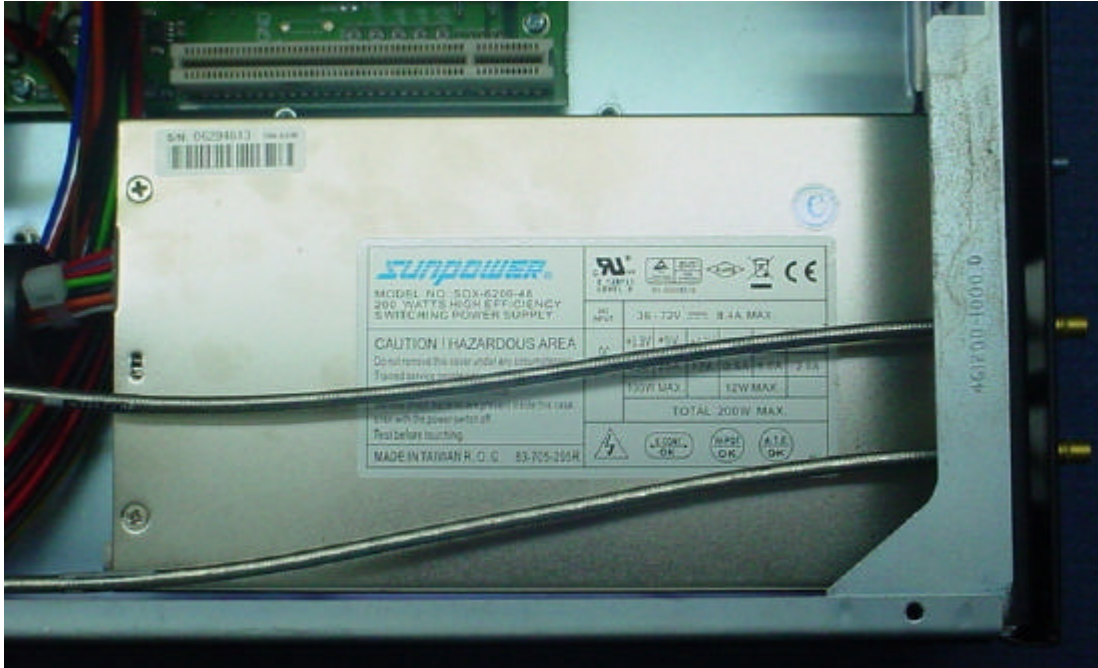

EMC Technologies (NZ) Ltd

Test Report No 61121.1

Report date: 25 November 2006

Power Supply

EMC Technologies (NZ) Ltd

47 MacKelvie Street, Grey Lynn, Auckland, New Zealand
 PO Box 68 307, Newton, Auckland, New Zealand