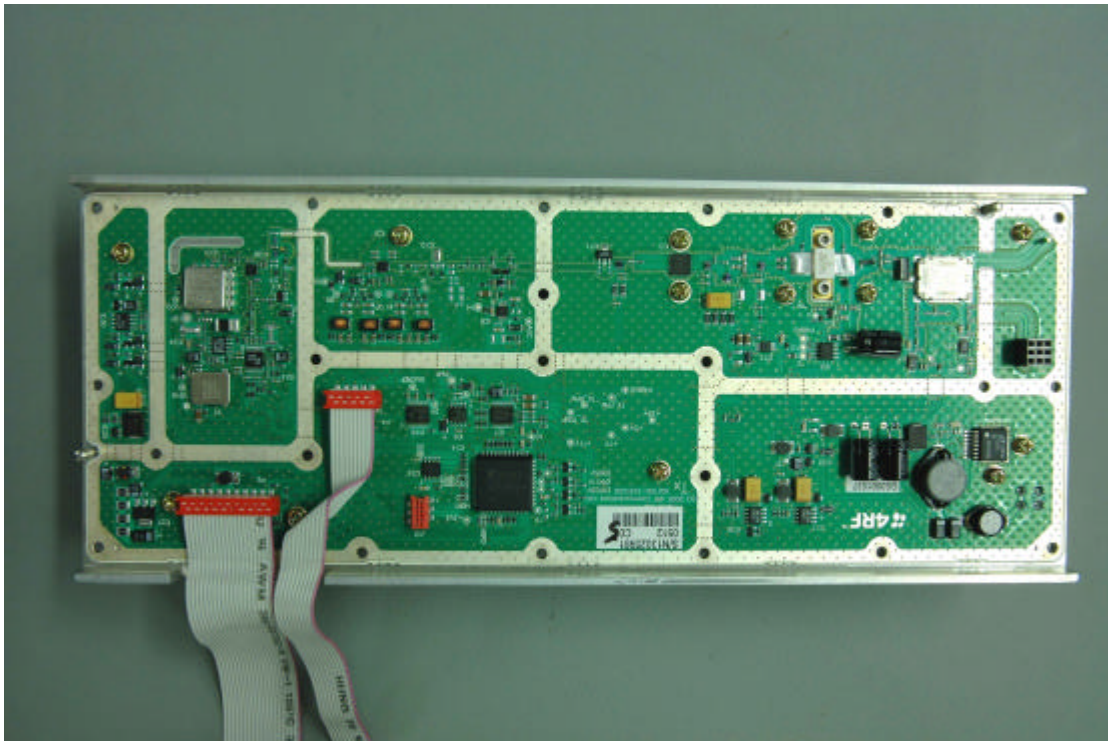

EMC Technologies (NZ) Ltd

Test Report No 61121.1

Report date: 25 November 2006

Receiver and Transmitter Modules

Transmitter Board

EMC Technologies (NZ) Ltd

47 MacKelvie Street, Grey Lynn, Auckland, New Zealand
PO Box 68 307, Newton, Auckland, New Zealand