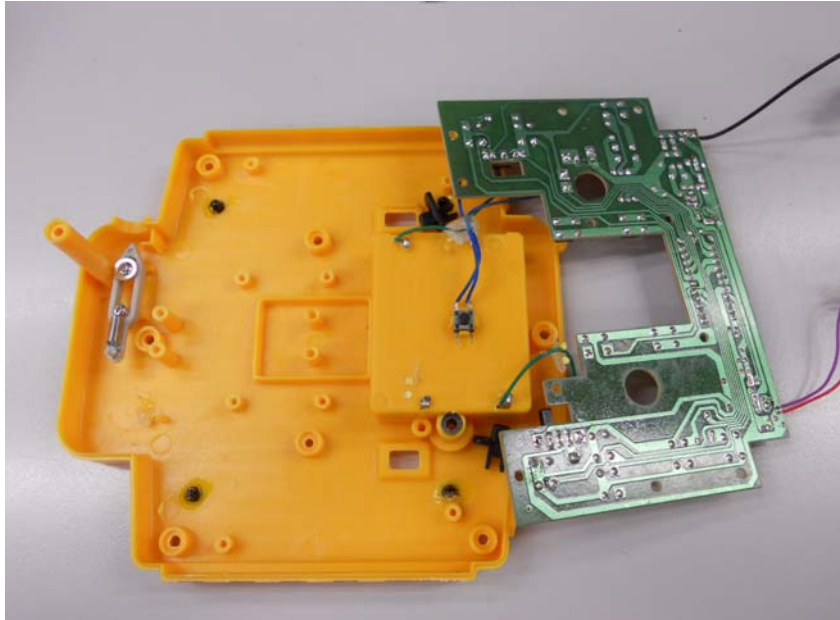

INTERTEK TESTING SERVICE

Report No.: HK11051557-1

Equipment Photographs

Model: 2350-07

(Internal)

INTERTEK TESTING SERVICE

Report No.: HK11051557-1

Equipment Photographs

Model: 2350-07

(Internal)

INTERTEK TESTING SERVICE

Report No.: HK11051557-1

Equipment Photographs

Model: 2350-07

(Internal)

INTERTEK TESTING SERVICE

Report No.: HK11051557-1

Equipment Photographs

Model: 2350-07

(Internal)