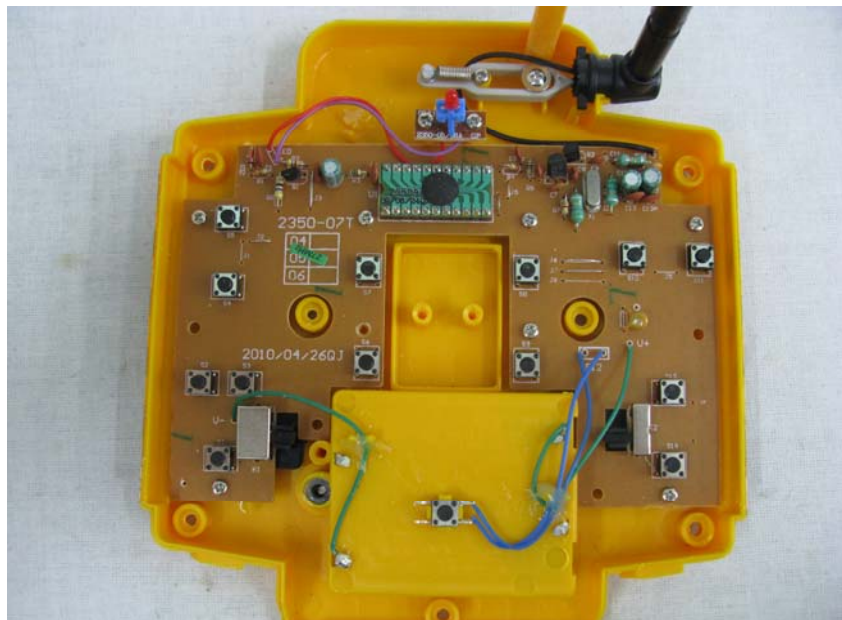

INTERTEK TESTING SERVICE

Report No.: HK11051557-1

Equipment Photographs

Model: 2350-07

(Internal)

INTERTEK TESTING SERVICE

Report No.: HK11051557-1

Equipment Photographs

Model: 2350-07

(Internal)

INTERTEK TESTING SERVICE

Report No.: HK11051557-1

Equipment Photographs

Model: 2350-07

(Internal)

INTERTEK TESTING SERVICE

Report No.: HK11051557-1

Equipment Photographs

Model: 2350-07

(Internal)