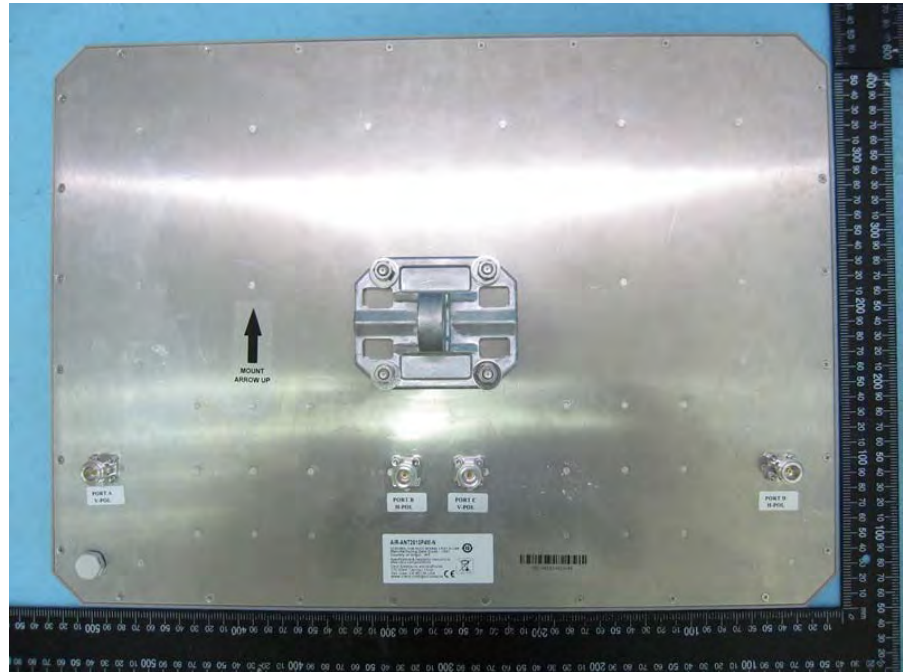

Photographs of EUT

Wall-mounted rack

Set 1

Set 2

Set 3

Set 4

Long antenna cable
(For Set 4 use only)

Middle antenna cable
(For Set 4 use only)

Short antenna cable
(For Set 4 use only)