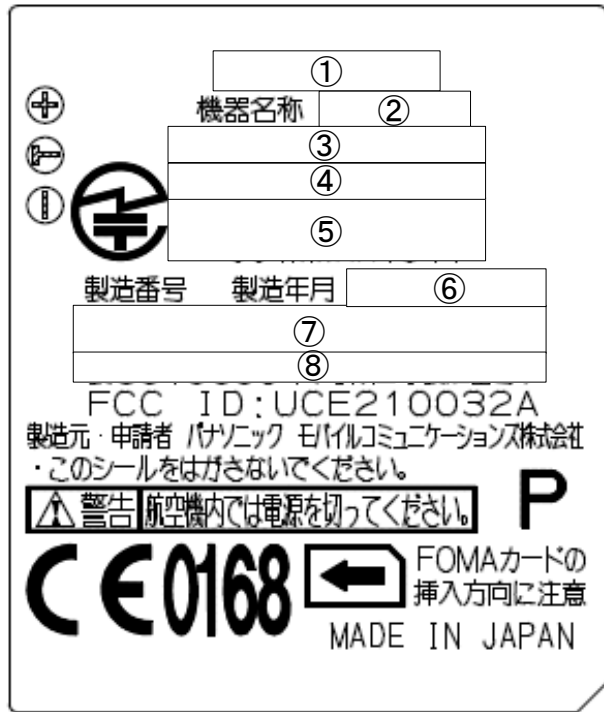

P-01C FCC ID Label and Location FCC ID:UCE210032A

-FCC ID label

- ① Operator Name
- ② Model Name
- ③ Color
- ④ ID for JATE
- ⑤ ID for TELEC
- ⑥ Production Year & Month
- ⑦ Bar Code of IMEI
- ⑧ IMEI (Production Serial Number)

-Label location

Battery Area :
Battery is placed in rear side of the phone

Label Area :
This outline drawing shows the label in position within the battery compartment. The label is visible to the user at the point of sale prior to fitting the USIM, battery pack and cover.