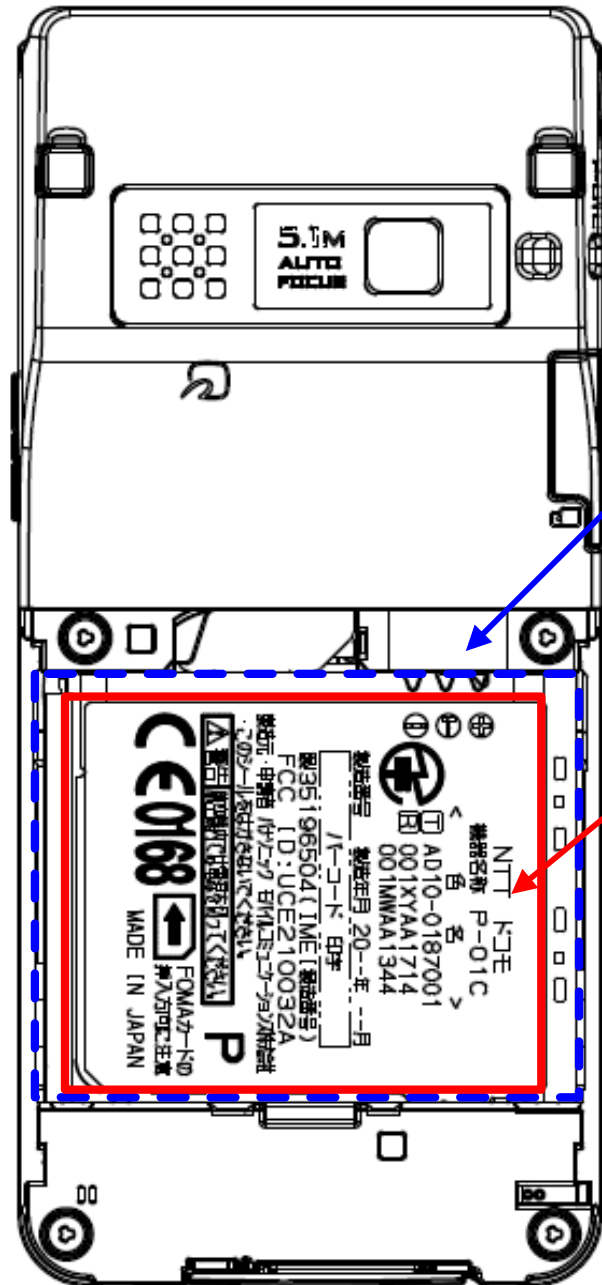

P-01C FCC ID Label and Location FCC ID:UCE210032A

-FCC ID label

- ① Operator Name
- ② Model Name
- ③ Color
- ④ ID for JATE
- ⑤ ID for TELEC
- ⑥ Production Year & Month
- ⑦ Bar Code of IMEI
- ⑧ IMEI (Production Serial Number)

-Label location

Battery Area :
Battery is placed in rear side of the phone

Label Area :
This outline drawing shows the label in position within the battery compartment. The label is visible to the user at the point of sale prior to fitting the USIM, battery pack and cover.