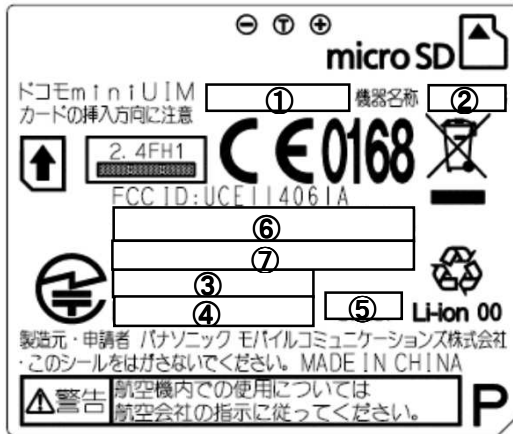

P-01G FCC ID Label and Location

FCC ID: UCE114061A

- FCC ID label

- Label Location

Battery Area :
Battery is placed in rear side of the phone

Label Area :
This outline drawing shows the label in position within the battery compartment. The label is visible to the user at the point of sale prior to fitting the USIM, battery pack and cover

(Rear View)

- ① Operator Name
- ② Model Name
- ③ ID for JATE
- ④ ID for TELEC
- ⑤ Production Year & Month
- ⑥ Bar Code of IMEI
- ⑦ IMEI(Production Serial Number)