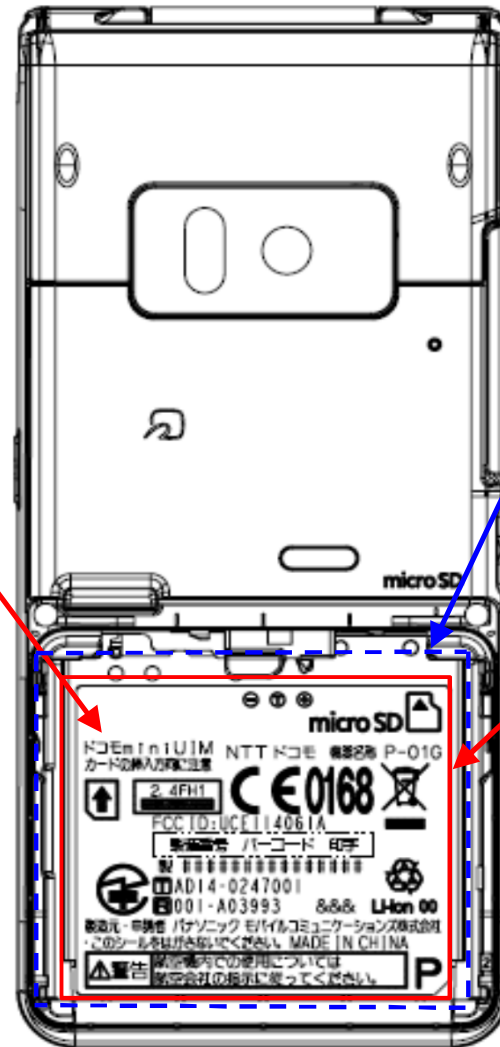

P-01G FCC ID Label and Location

FCC ID: UCE114061A

- FCC ID label

- Label Location

Battery Area :
Battery is placed in rear side of the phone

Label Area :
This outline drawing shows the label in position within the battery compartment. The label is visible to the user at the point of sale prior to fitting the USIM, battery pack and cover

(Rear View)

- ① Operator Name
- ② Model Name
- ③ ID for JATE
- ④ ID for TELEC
- ⑤ Production Year & Month
- ⑥ Bar Code of IMEI
- ⑦ IMEI(Production Serial Number)