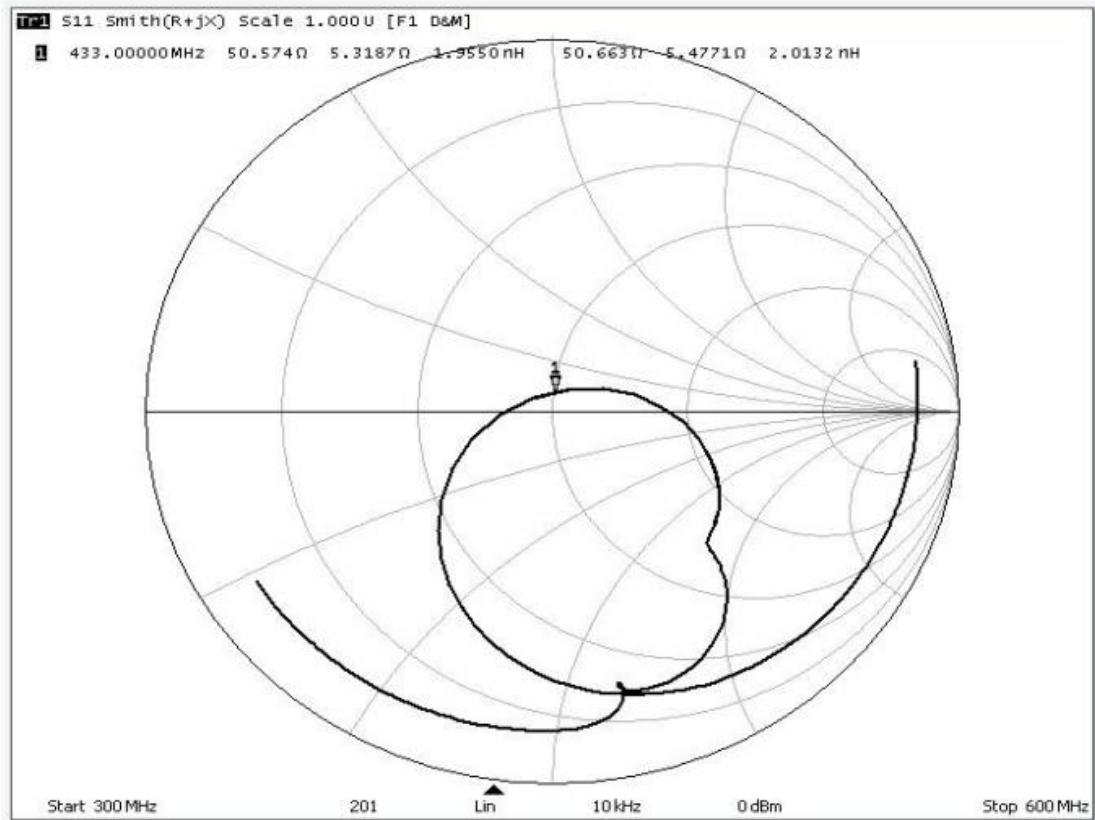

深圳祥博一科技有限公司

电话: 0755-29369912   传真: 0755-61624200

研发中心: 深圳市龙华区油松路95号油松文创园文成楼一楼 101 R & D Center: 101, 1st floor, Wencheng Building, Yousong Cultural Innovation Park, No.95 Yousong Road, Longhua District, Shenzhen

生产基地: 东莞市塘厦镇138工业区裕华街7号华智创谷B栋5楼

Production base: 5th floor, Building B, Huazhi Chuang Valley, No. 7, Yuhua Street, 138 Industrial Zone, Tangxia Town, Dongguan City