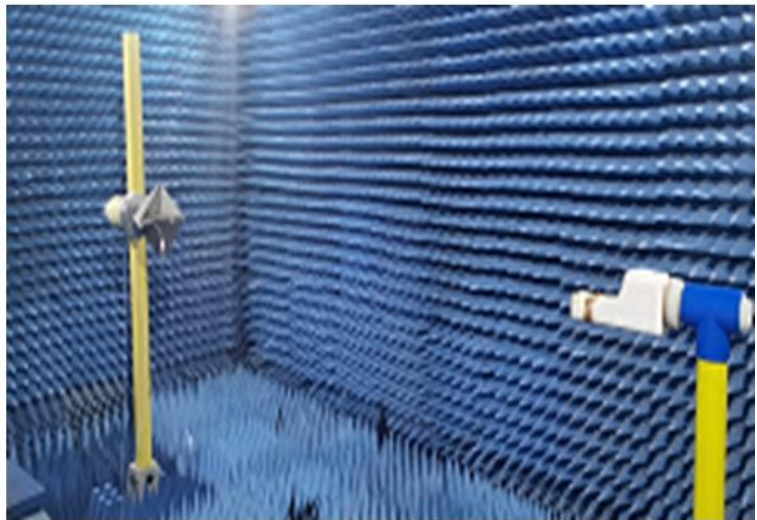

一.测试系统及设备 Test System and Equipment

	测试项目	设备
1 : S 参数	1. 史密斯圆图 2. 驻波比	网络分析仪: A338/A333 HP8753D
2 : 有源测试		综合测试仪: Agilent 8960/ CMW500
3 : 无源测试	1. 天线效率 2. 天线增益	1. 暗室: 5x3x3 m (ETS-3D) 2. 网络分析仪: HP 8753D

深圳祥博一科技有限公司

电话: 0755-29369912 传真: 0755-61624200

研发中心: 深圳市龙华区油松路 95 号油松文创园文成楼一楼 101 R & D Center: 101, 1st floor, Wencheng Building, Yousong Cultural Innovation Park, No. 95 Yousong Road, Longhua District, Shenzhen

生产基地: 东莞市塘厦镇 138 工业区裕华街 7 号华智创谷 B 栋 5 楼

Production base: 5th floor, Building B, Huazhi Chuang Valley, No. 7, Yuhua Street, 138 Industrial Zone, Tangxia Town, Dongguan City