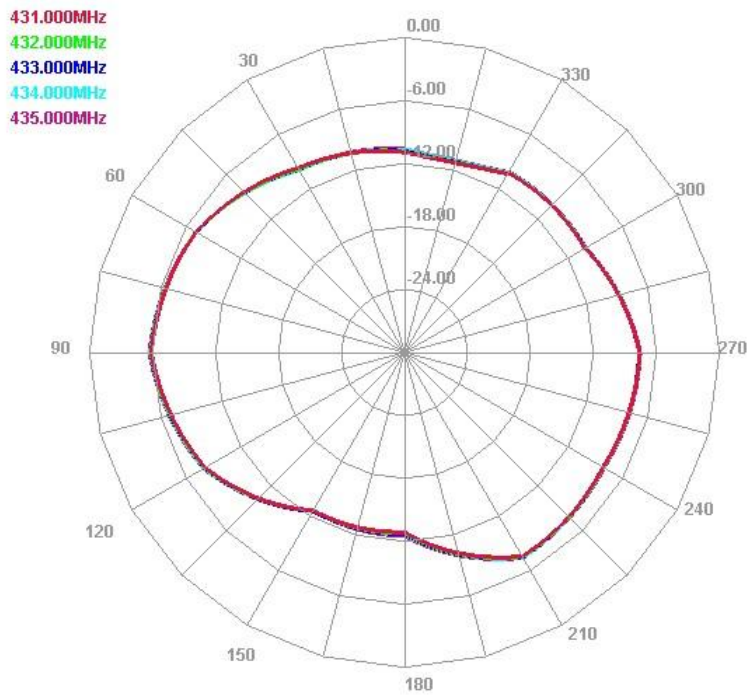

E2 Face

深圳祥博一科技有限公司

电话: 0755-29369912 传真: 0755-61624200

研发中心: 深圳市龙华区油松路 95 号油松文创园文成楼一楼 101 R & D Center: 101, 1st floor, Wencheng Building, Yousong Cultural Innovation Park, No. 95 Yousong Road, Longhua District, Shenzhen

生产基地: 东莞市塘厦镇 138 工业区裕华街 7 号华智创谷 B 栋 5 楼

Production base: 5th floor, Building B, Huazhi Chuang Valley, No. 7, Yuhua Street, 138 Industrial Zone, Tangxia Town, Dongguan City