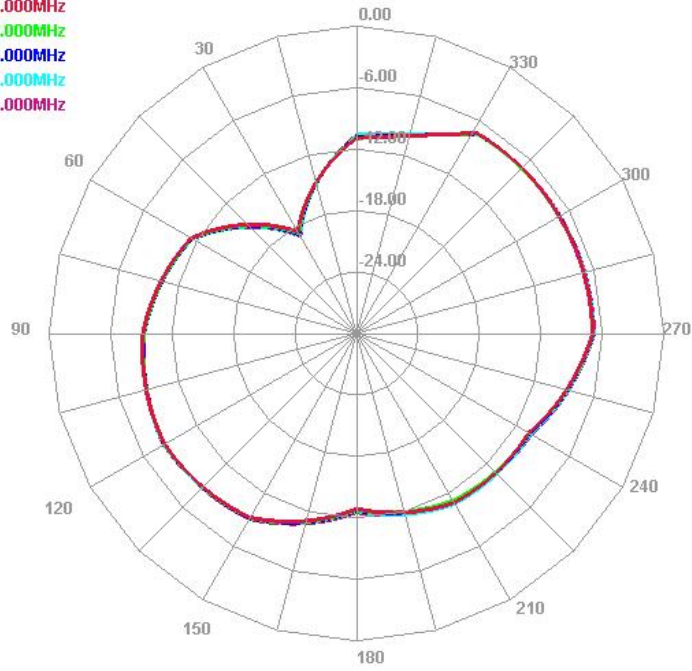

生产基地: 东莞市塘厦镇 138 工业区裕华街 7 号华智创谷 B 栋 5 楼

Production base: 5th floor, Building B, Huazhi Chuang Valley, No. 7, Yuhua Street, 138 Industrial Zone, Tangxia Town, Dongguan City

E1 Face

431.000MHz
432.000MHz
433.000MHz
434.000MHz
435.000MHz