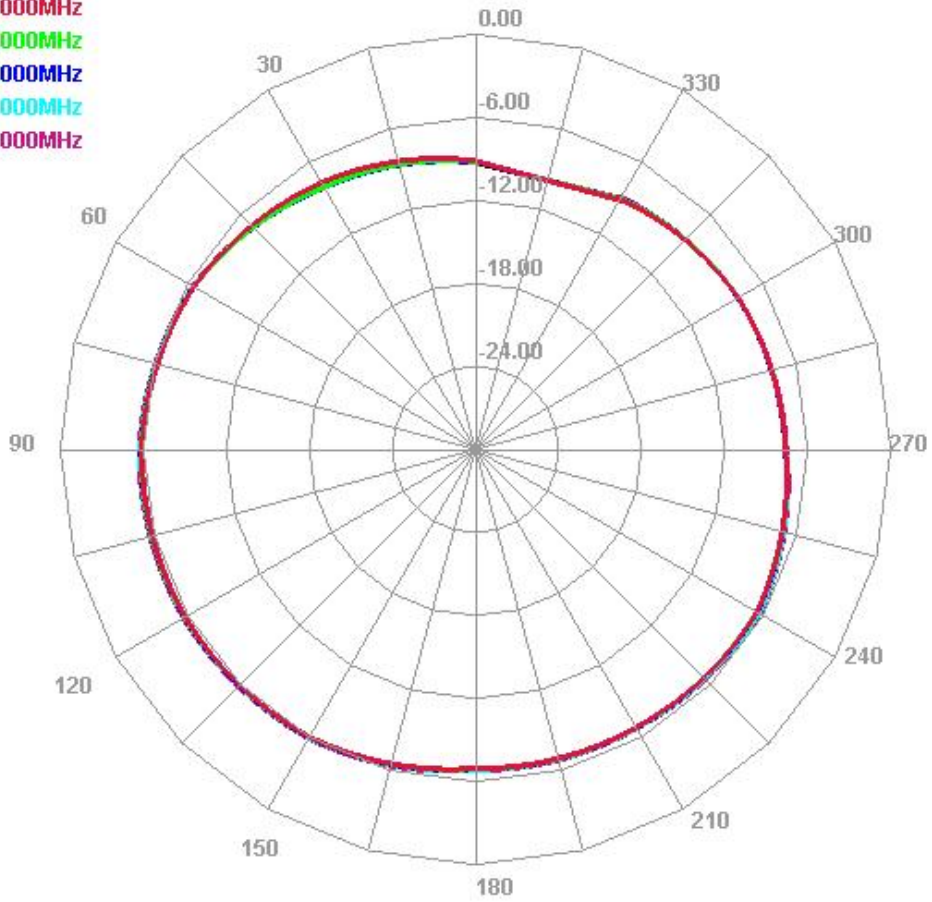

生产基地: 东莞市塘厦镇 138 工业区裕华街 7 号华智创谷 B 栋 5 楼

Production base: 5th floor, Building B, Huazhi Chuang Valley, No. 7, Yuhua Street, 138 Industrial Zone, Tangxia Town, Dongguan City

Horizontal

431.000MHz
432.000MHz
433.000MHz
434.000MHz
435.000MHz