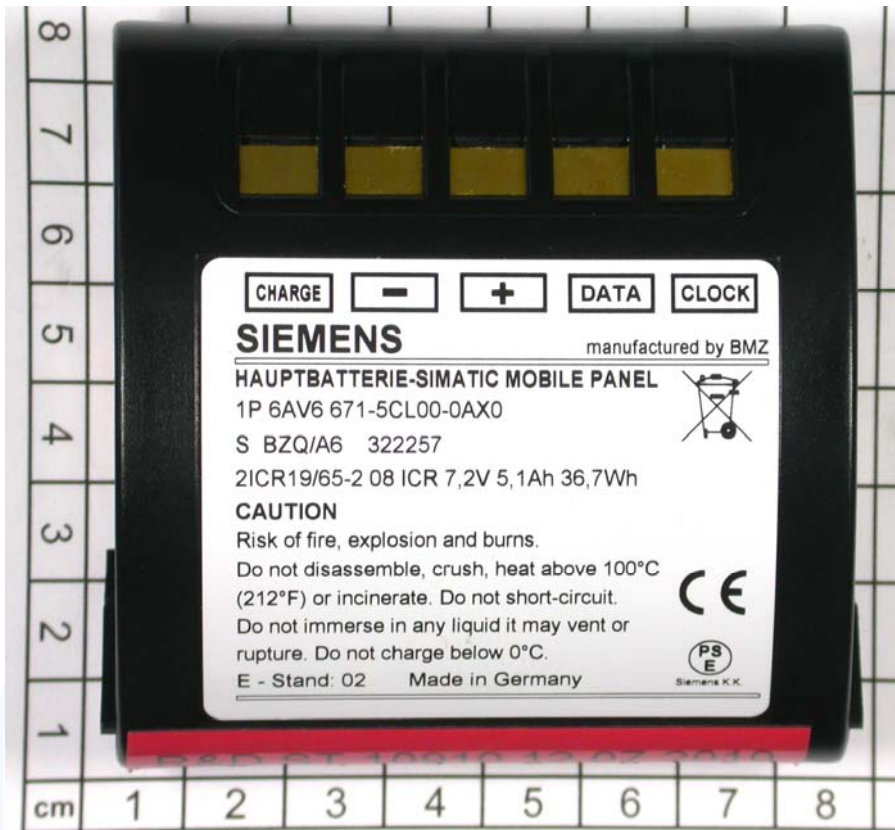

1 Photo documentation of the EUT

1.1 External views:

Front view

Model: MobilePanel277FIWLAN RF

Rear view

Power supply and charging port

USB port

1.4 Power supply