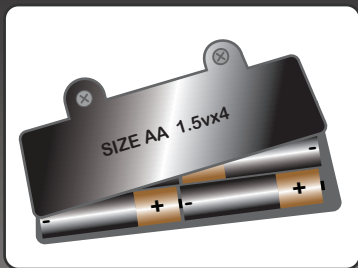

★ Wireless Guitar Setup Instructions:

1 Install 4 AA batteries into wireless guitar.

2 Plug wireless receiver into game console.

3 Turn on your wireless guitar, and wait until the guitar and the receiver are synchronized. The light on the guitar (behind the strum bar) & the receiver will be lit.