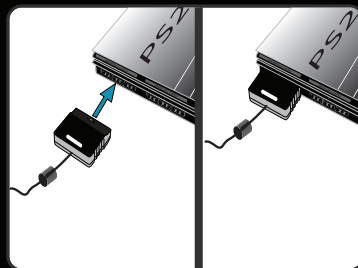

★ Wireless Guitar Setup Instructions:

1 Install 4 AA batteries into wireless guitar.

2 Plug wireless receiver into game console.

3 Turn on your wireless guitar, and wait until the guitar and the receiver are synchronized. The light on the guitar (behind the strum bar) & the receiver will be lit.

4 Now your wireless guitar is ready to go, ROCK ON!

(To setup a second wireless guitar, repeat step 2 & 3 after the first wireless guitar is setup).

★ Wired Guitar Setup Instructions:

1 Plug wired guitar into game console.

2 Now your wired guitar is ready to go, ROCK ON!

★ Guitar Controls:

*The actual style of the guitar controller may be different from the example shown above.

- a: START button: Pause
- b: SELECT button: Activate STAR POWER
- c: GREEN button: Activate the GREEN note/Confirm
- d: RED button: Activate the RED note/Cancel
- e: YELLOW button: Activate the YELLOW note
- f: BLUE button: Activate the BLUE note
- g: ORANGE button: Activate the ORANGE note
- h: STRUM BAR: Move the STRUM BAR up and down to activate the color buttons and to navigate the menu
- i: WHAMMY BAR: Press WHAMMY BAR down to alter the sound of the song
- j: TILT SENSOR: Activate the STAR POWER. To activate, tilt the guitar up or down