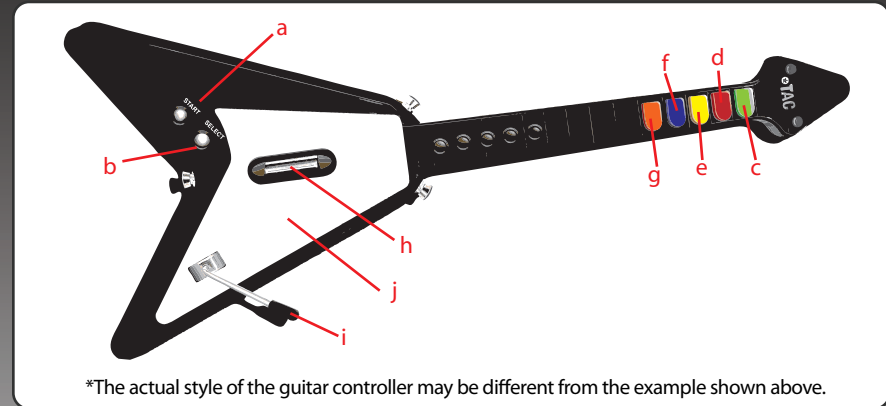

★ Wireless Guitar Setup Instructions:

1 Install 4 AA batteries into wireless guitar.

2 Plug wireless receiver into game console.

3 Turn on your wireless guitar, and wait until the guitar and the receiver are synchronized. The light on the guitar (behind the strum bar) & the receiver will be lit.

4 Now your wireless guitar is ready to go, ROCK ON!

(To setup a second wireless guitar, repeat step 2 & 3 after the first wireless guitar is setup).

★ Wired Guitar Setup Instructions:

1 Plug wired guitar into game console.

2 Now your wired guitar is ready to go, ROCK ON!

★ Guitar Controls:

*The actual style of the guitar controller may be different from the example shown above.

- a: START button: Pause
- b: SELECT button: Activate STAR POWER
- c: GREEN button: Activate the GREEN note/Confirm
- d: RED button: Activate the RED note/Cancel
- e: YELLOW button: Activate the YELLOW note
- f: BLUE button: Activate the BLUE note
- g: ORANGE button: Activate the ORANGE note
- h: STRUM BAR: Move the STRUM BAR up and down to activate the color buttons and to navigate the menu
- i: WHAMMY BAR: Press WHAMMY BAR down to alter the sound of the song
- j: TILT SENSOR: Activate the STAR POWER. To activate, tilt the guitar up or down