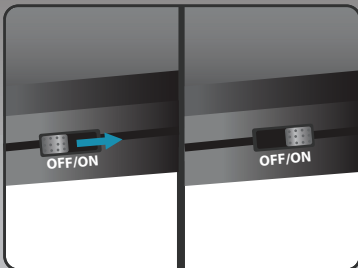

★ Wireless Guitar Setup Instructions:

1 Install 4 AA batteries into wireless guitar.

2 Plug wireless receiver into game console.

3 Turn on your wireless guitar, and wait until the guitar and the receiver are synchronized. The light on the guitar (behind the strum bar) & the receiver will be lit.

2 Now your wired guitar is ready to go, ROCK ON!

★ Guitar Controls:

*The actual style of the guitar controller may be different from the example shown above.

- a: START button: Pause
- b: SELECT button: Activate STAR POWER
- c: GREEN button: Activate the GREEN note/Confirm
- d: RED button: Activate the RED note/Cancel
- e: YELLOW button: Activate the YELLOW note
- f: BLUE button: Activate the BLUE note
- g: ORANGE button: Activate the ORANGE note
- h: STRUM BAR: Move the STRUM BAR up and down to activate the color buttons and to navigate the menu
- i: WHAMMY BAR: Press WHAMMY BAR down to alter the sound of the song
- j: TILT SENSOR: Activate the STAR POWER. To activate, tilt the guitar up or down