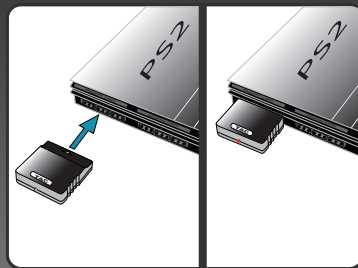

★ Wireless Guitar Setup Instructions:

1 Install 4 AA batteries into wireless guitar.

2 Plug wireless receiver into game console.

3 Turn on your wireless guitar, and wait until the guitar and the receiver are synchronized. The light on the guitar (behind the strum bar) & the receiver will be lit.

4 Now your wireless guitar is ready to go, ROCK ON!

(To setup a second wireless guitar, repeat step 2 & 3 after the first wireless guitar is setup).

★ Wired Guitar Setup Instructions:

1 Plug wired guitar into game console.

2 Now your wired guitar is ready to go, ROCK ON!

★ Guitar Controls:

*The actual style of the guitar controller may be different from the example shown above.

- a: START button: Pause
- b: SELECT button: Activate STAR POWER
- c: GREEN button: Activate the GREEN note/Confirm
- d: RED button: Activate the RED note/Cancel
- e: YELLOW button: Activate the YELLOW note
- f: BLUE button: Activate the BLUE note
- g: ORANGE button: Activate the ORANGE note
- h: STRUM BAR: Move the STRUM BAR up and down to activate the color buttons and to navigate the menu
- i: WHAMMY BAR: Press WHAMMY BAR down to alter the sound of the song
- j: TILT SENSOR: Activate the STAR POWER. To activate, tilt the guitar up or down