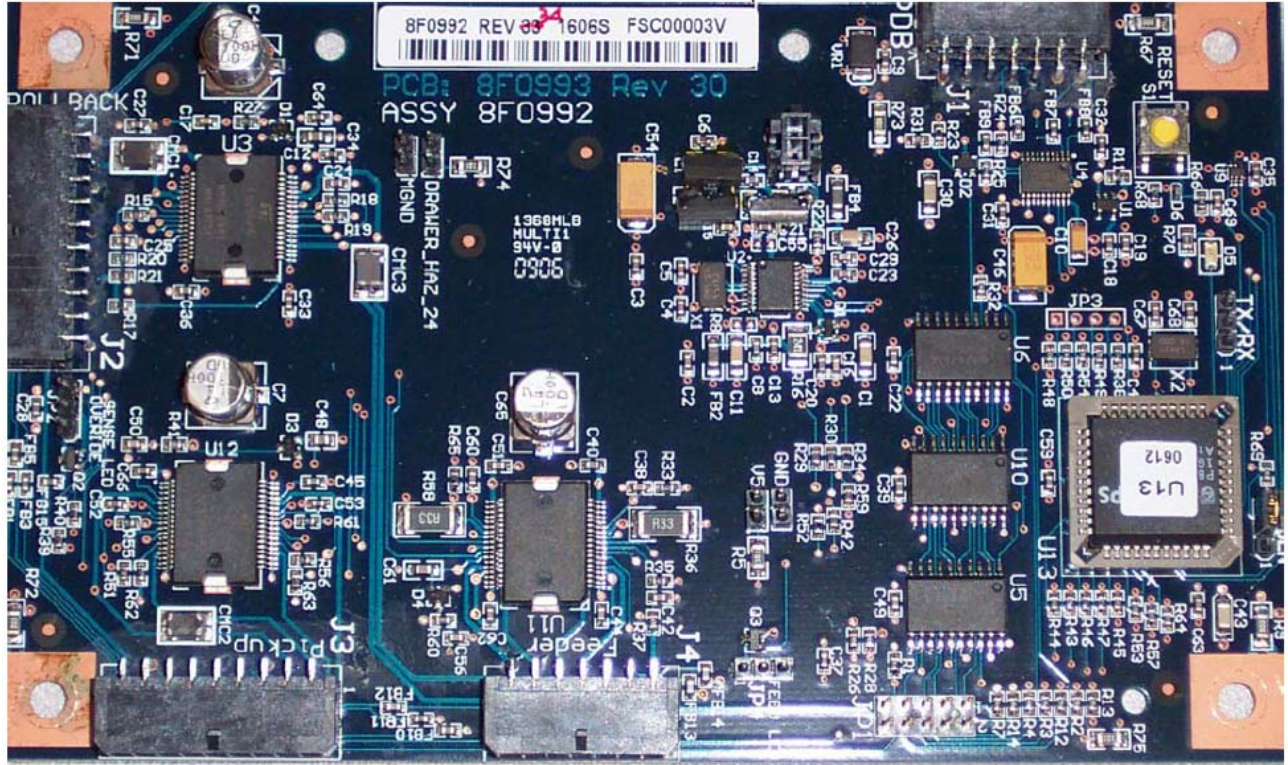

DryView 6850 Laser Imaging System – Internal Photos

Film Drawer with RF-Tag Antenna Top (Dark Green / Black) Rectangle

Film Drawer with RF-Tag Bottom

RF-Tag Antenna Board Top

RF-Tag Antenna Board Bottom

Transmitter Board Top

Transmitter Board Bottom