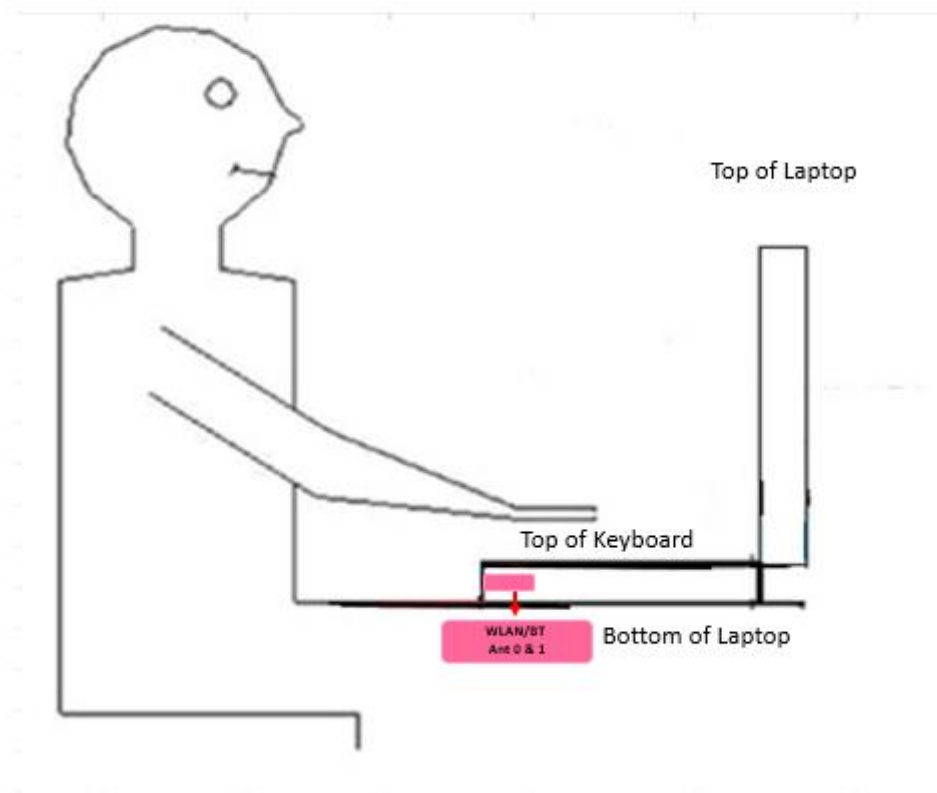

Appendix A – DUT Antenna Illustration and Test Setup Photographs

Illustration of Antenna Locations

Antenna	Front Edge of Laptop (mm)	To Baseline (mm)	To Left Edge of Laptop (mm)	To Right Edge of Laptop (mm)
WLAN Ant 0	4.47	241.03	264.55	30.65
WLAN/BT Ant 1	4.47	241.03	45.55	249.65

<Right Side View> Laptop Mode(90°)

Antenna	To Bottom of Laptop (mm)	To Top of Keyboard (mm)
WLAN Ant 0	9.09	1.89
WLAN/BT Ant 1	9.09	1.89

Testing Setup for Body, Bottom of Laptop at 0 mm

Testing Setup for Body, Front Edge of laptop at 0 mm

Testing Setup for Extremity, Left Edge of laptop at 0 mm

Testing Setup for Extremity, Right Edge of laptop at 0 mm

Testing Setup for Extremity, Top Side of keyboard at 0 mm