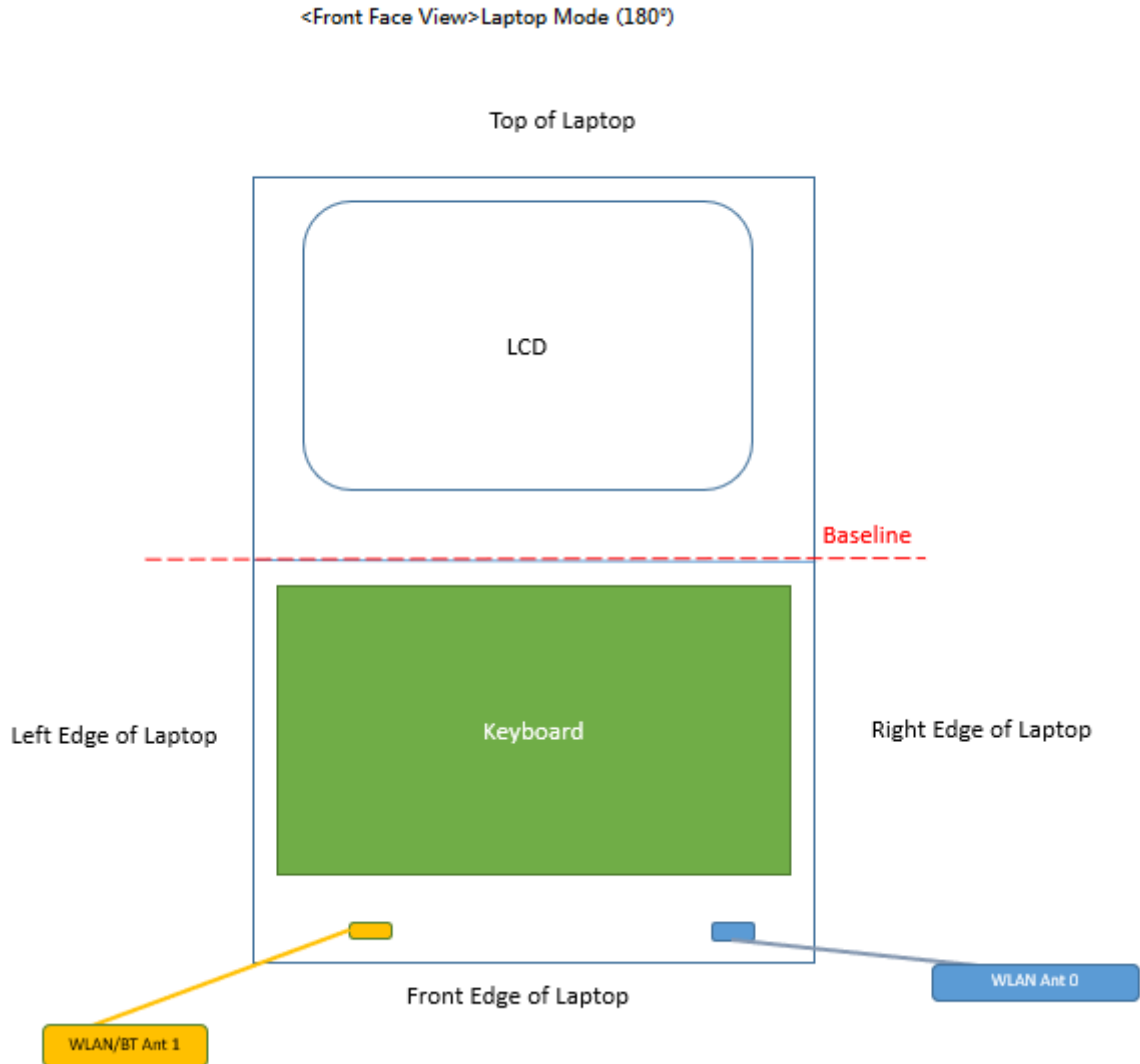

Appendix A – DUT Antenna Illustration and Test Setup Photographs

Illustration of Antenna Locations

Antenna	Front Edge of Laptop (mm)	To Baseline (mm)	To Left Edge of Laptop (mm)	To Right Edge of Laptop (mm)
WLAN Ant 0	4.47	241.03	264.55	30.65
WLAN/BT Ant 1	4.47	241.03	45.55	249.65

<Right Side View> Laptop Mode(90°)

Antenna	To Bottom of Laptop (mm)	To Top of Keyboard (mm)
WLAN Ant 0	9.09	1.89
WLAN/BT Ant 1	9.09	1.89

Testing Setup for Body, Bottom of Laptop at 0 mm

Testing Setup for Body, Front Edge of laptop at 0 mm

Testing Setup for Extremity, Left Edge of laptop at 0 mm

Testing Setup for Extremity, Right Edge of laptop at 0 mm

Testing Setup for Extremity, Top Side of keyboard at 0 mm