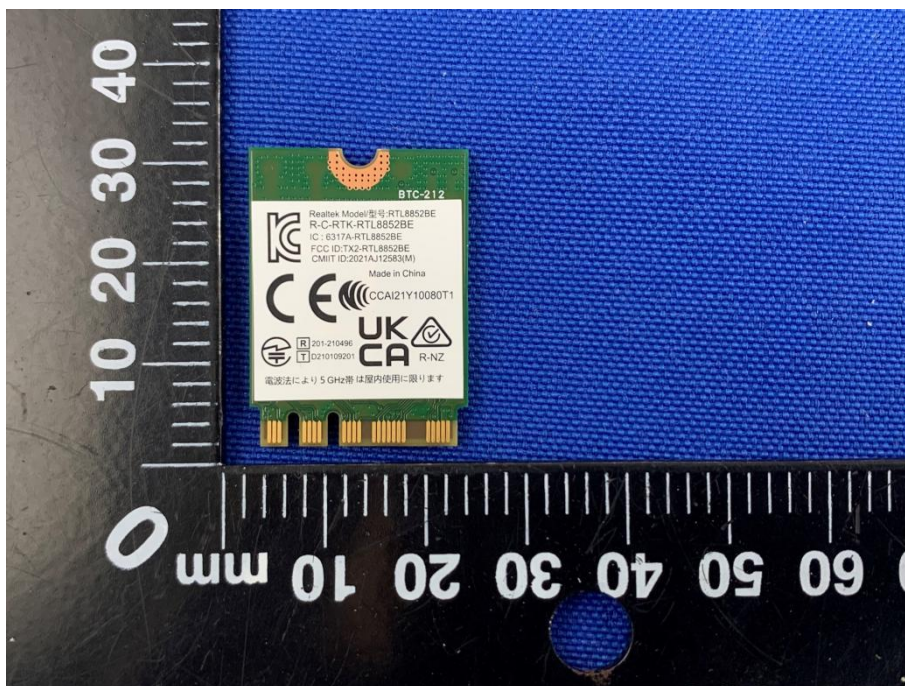

EUT INTERNAL PHOTOS

EUT UNCOVER VIEW

RF MODULE TOP VIEW-RTL8852BE(WITH SHIELDING)

RF MODULE REAR VIEW-RTL8852BE

--BLANK BELOW--