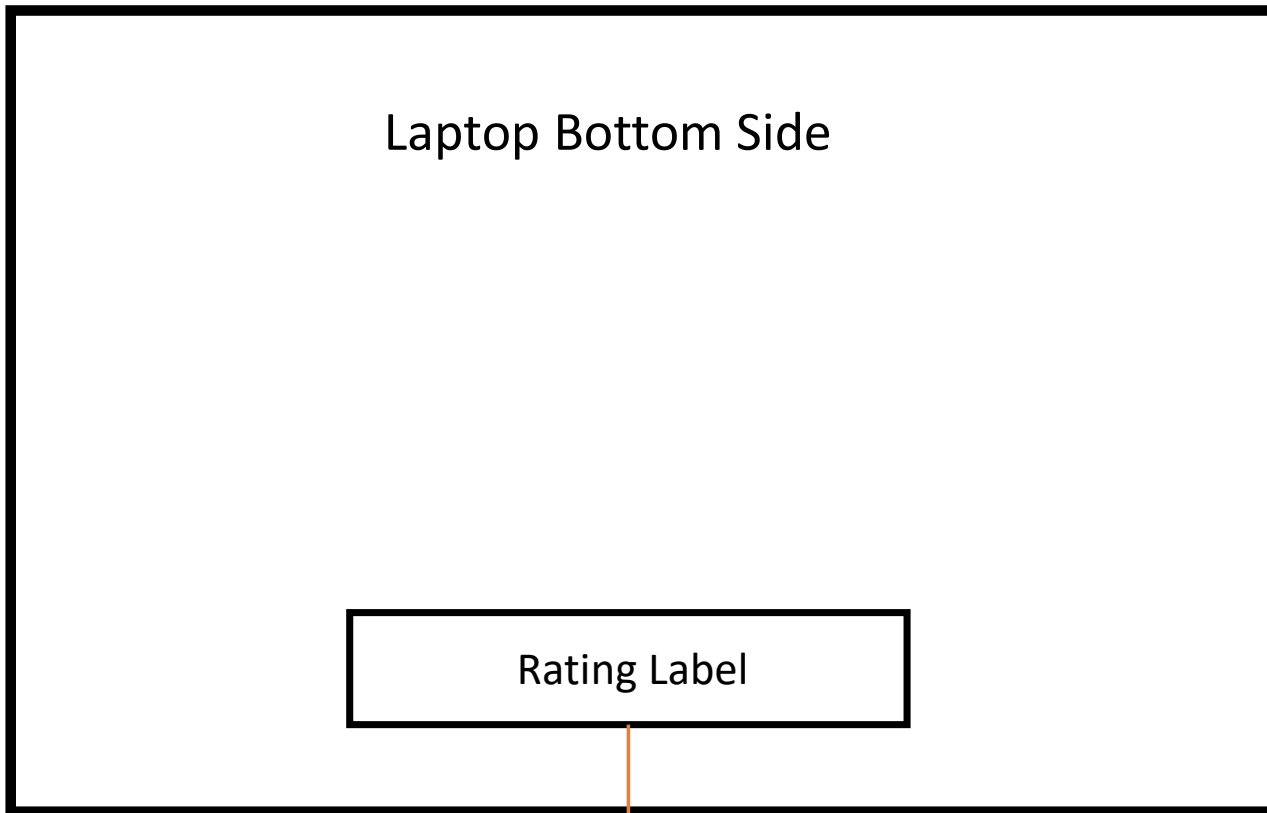

# ROG models' Rating Label Location

For Certificates Only

Strix

Label location

Rating Label

Contains FCC ID:TX2-RTL8852BE  
Contains IC:6317A-RTL8852BE