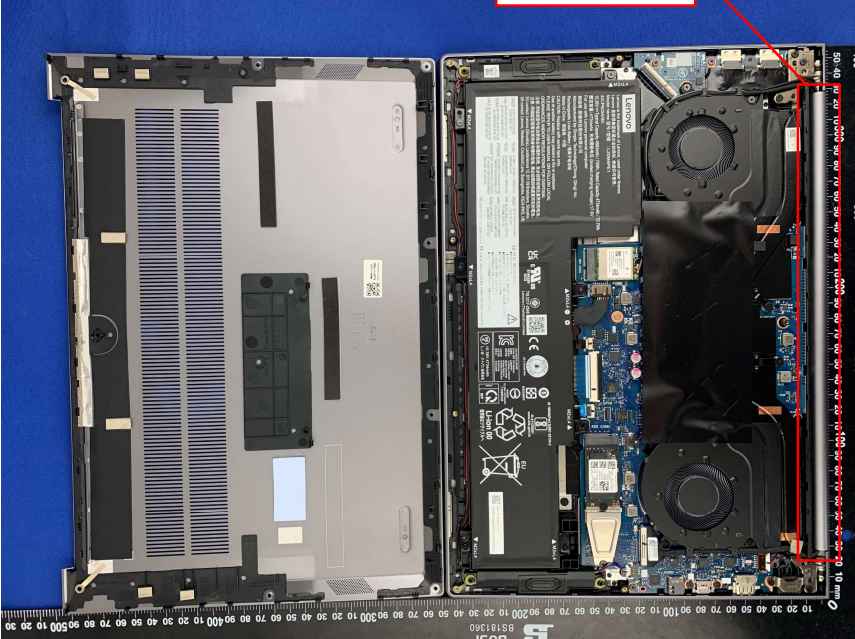

# EUT INTERNAL PHOTOS

EUT UNCOVER VIEW 1 PIFA Antenna

RF MODULE TOP VIEW-RTL8852BE (WITH SHIELDING)

RF MODULE REAR VIEW-RTL8852BE