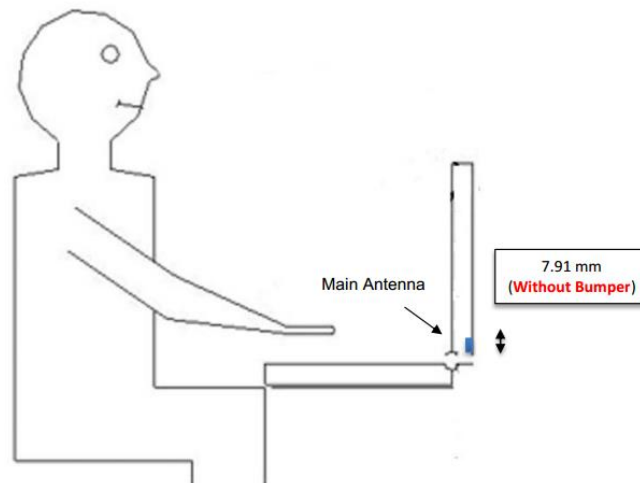

**Appendix D. Antenna Location**

The separation distance for antenna to edge :

Antenna	To Bottom of Laptop (mm)
WLAN Antenna 1	7.91
WLAN/BT Antenna 2	7.91

**Appendix D. SAR Test Setup Photos**

**Body Exposure Condition**

**Bottom of Laptop at 0 mm**