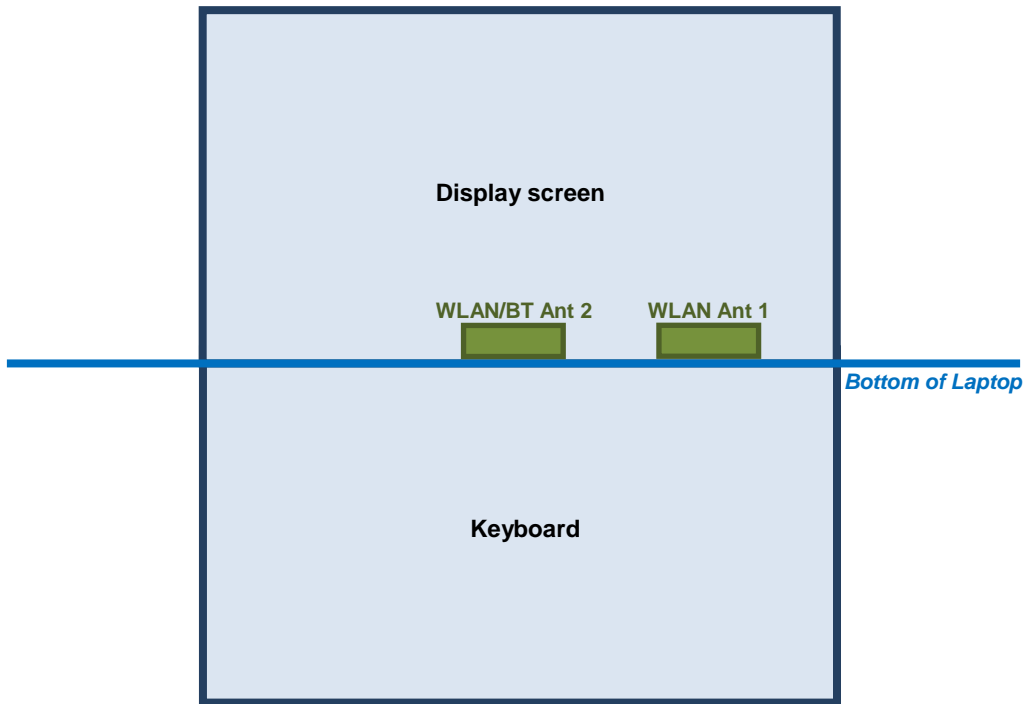

**Appendix D. Antenna Location**

The separation distance for antenna to edge :

Antenna	To Bottom of Laptop (mm)
WLAN Antenna 1	7.91
WLAN/BT Antenna 2	7.91

**Appendix D. SAR Test Setup Photos**

**Body Exposure Condition**

**Bottom of Laptop at 0 mm**