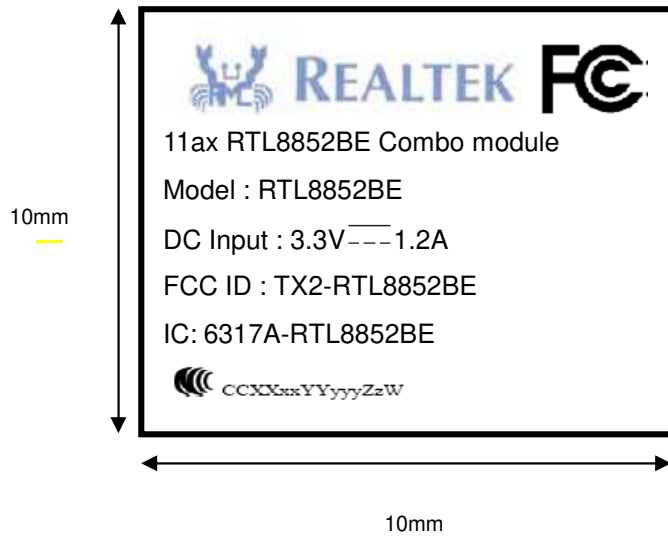

# Realtek RTL8852BE Label description

## ■ Label Sample

## ■ Label Location

FCC ID: TX2-RTL8852BE