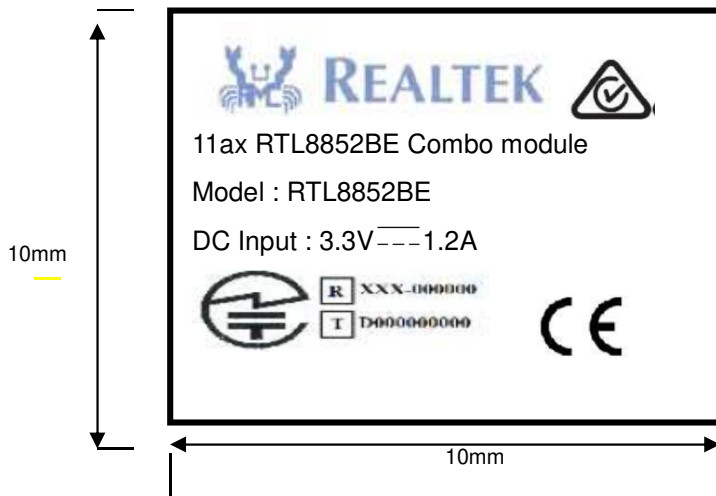

# Realtek RTL8852BE Label description

## ■ Label Sample

## ■ Label Location

FCC ID: TX2-RTL8852BE