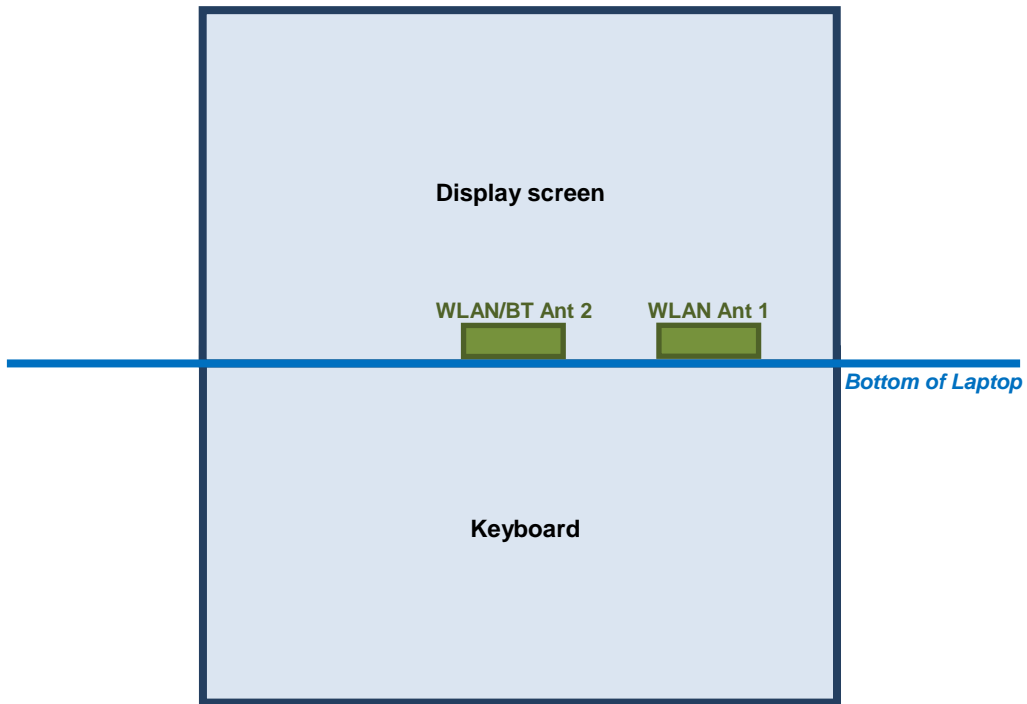

Appendix D. Antenna Location

The separation distance for antenna to edge :

Antenna	To Bottom of Laptop (mm)
WLAN Antenna 1	7.91
WLAN/BT Antenna 2	7.91

Appendix D. SAR Test Setup Photos**Body Exposure Condition****Bottom of Laptop at 0 mm**