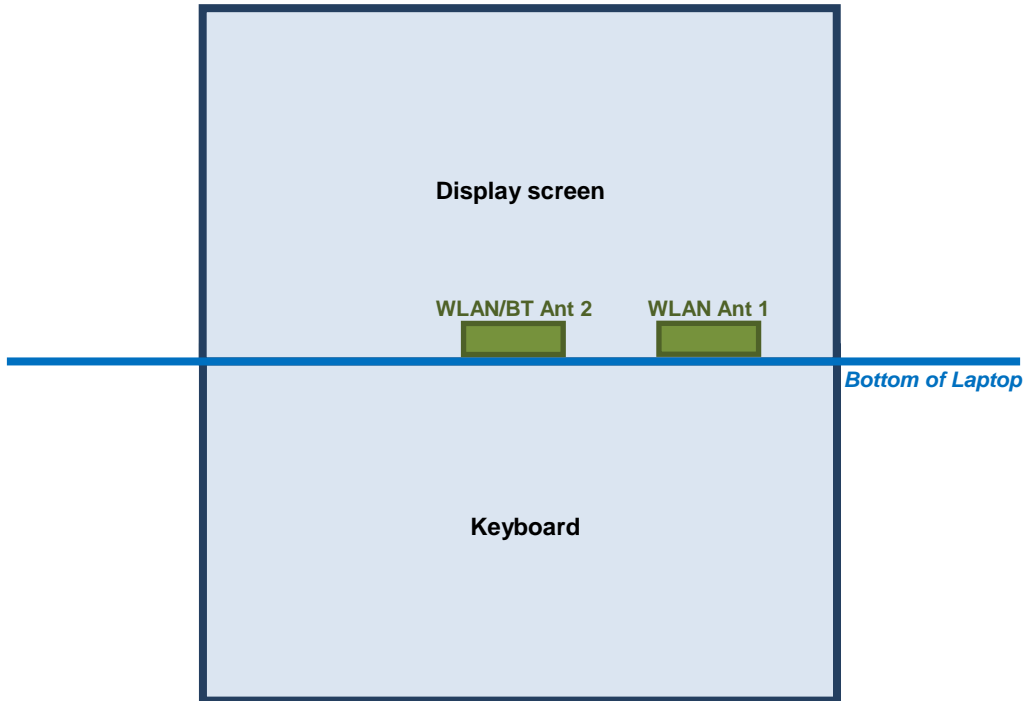

**Appendix D. Antenna Location**

The separation distance for antenna to edge :

Antenna	To Bottom of Laptop (mm)
WLAN Antenna 1	6.37
WLAN/BT Antenna 2	6.37

**Appendix D. SAR Test Setup Photos**

**Body Exposure Condition**

**Bottom of Laptop at 0 mm**