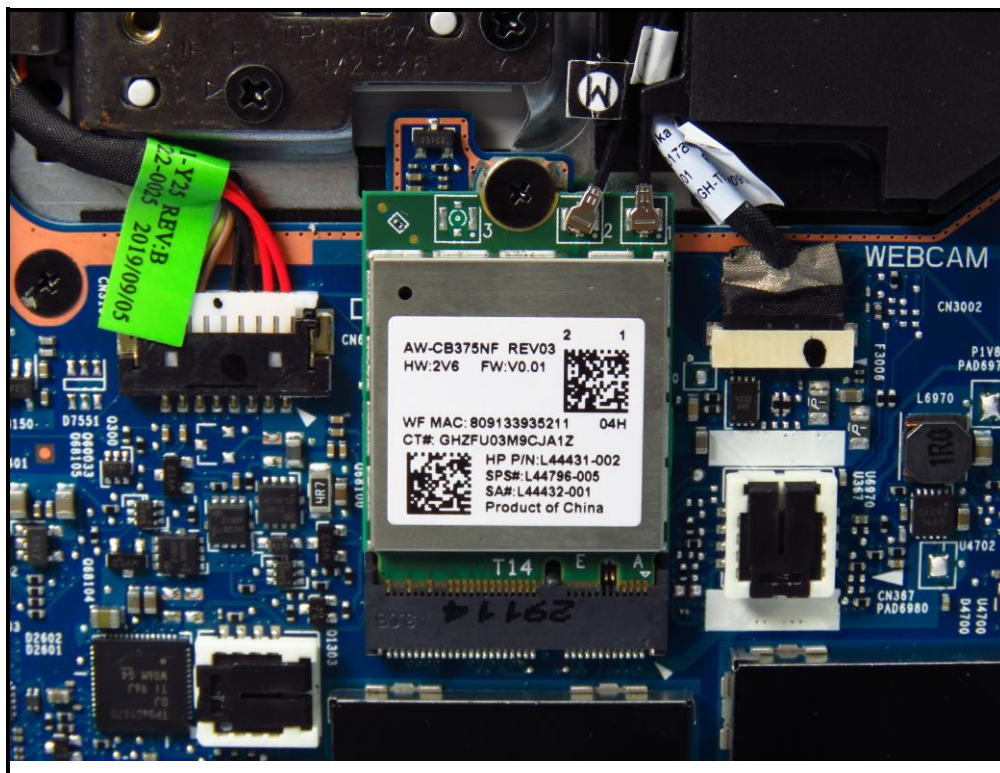

CONSTRUCTION PHOTOS OF EUT

Model: RTL8822CE / Brand: Realtek

BUREAU
VERITAS

End-product

BUREAU
VERITAS