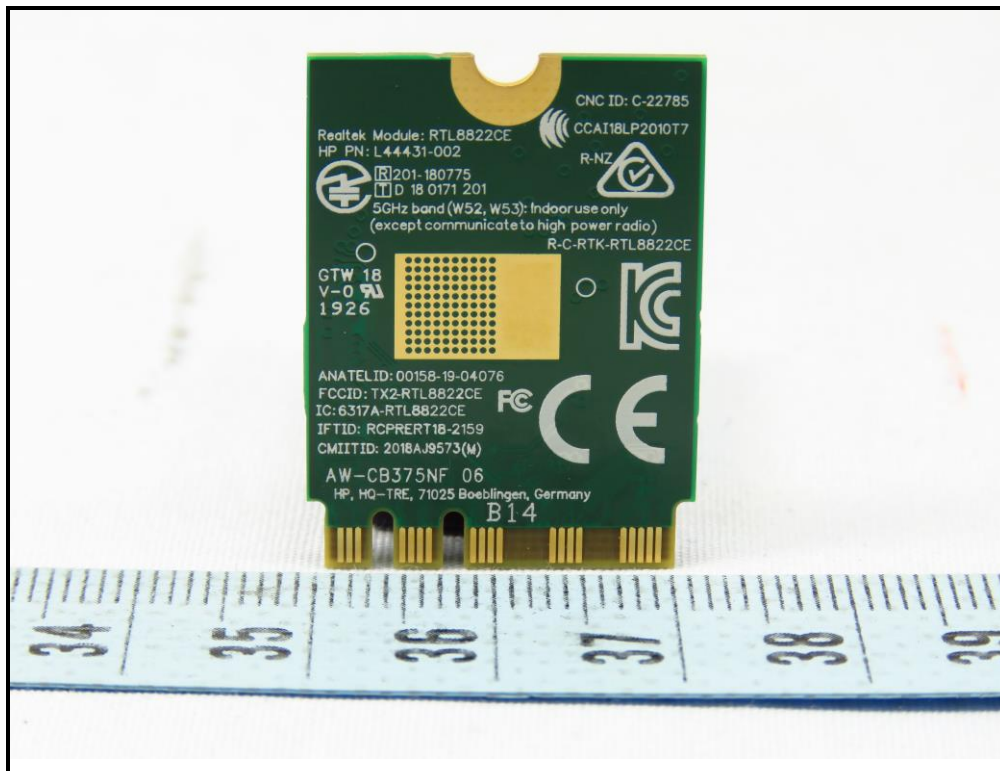

CONSTRUCTION PHOTOS OF EUT

Model: RTL8822CE / Brand: Realtek

BUREAU
VERITAS

End-product

BUREAU
VERITAS