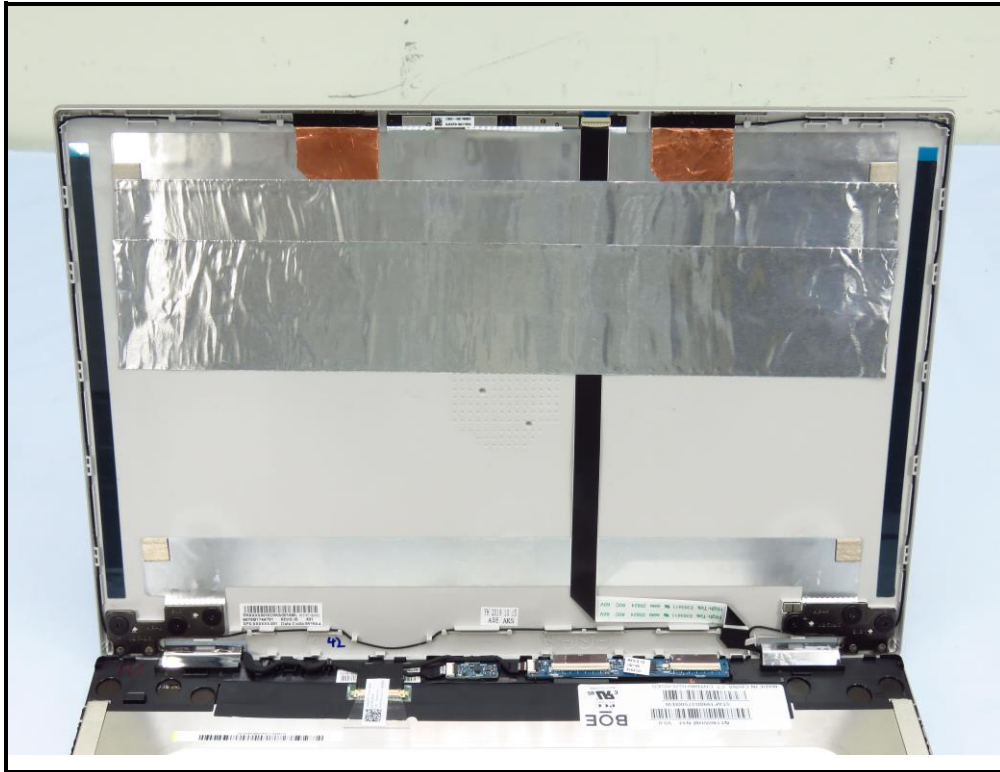

CONSTRUCTION PHOTOS OF EUT

Model: RTL8822CE / Brand: Realtek

BUREAU
VERITAS

End-product

BUREAU
VERITAS