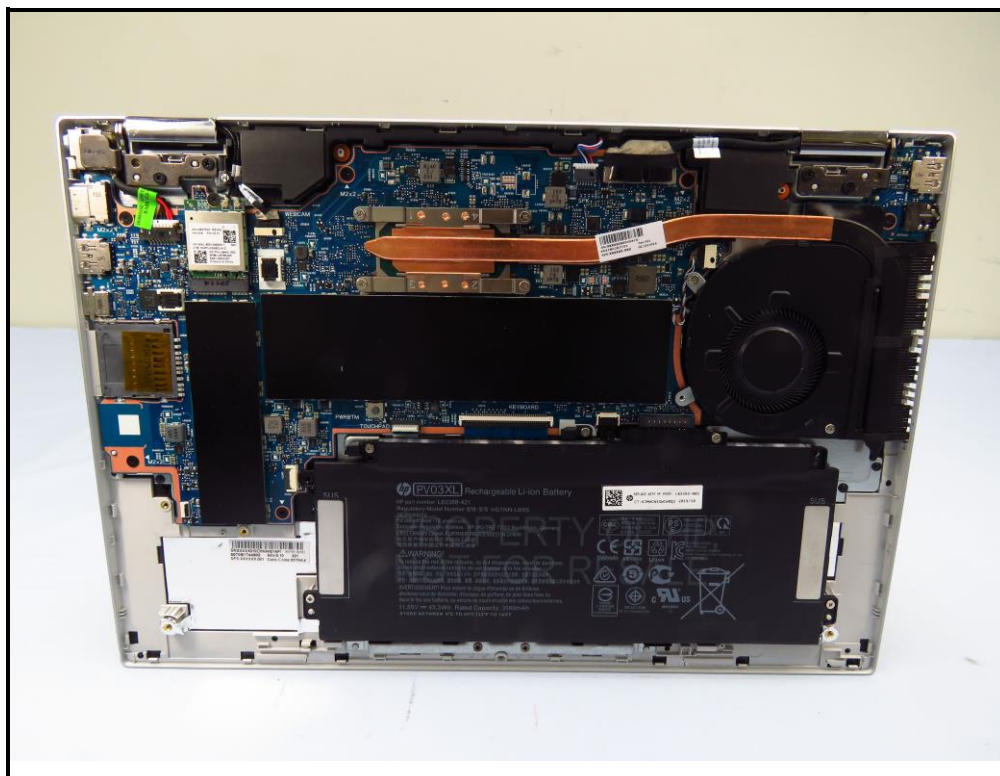

CONSTRUCTION PHOTOS OF EUT

Model: RTL8822CE / Brand: Realtek

BUREAU
VERITAS

End-product

BUREAU
VERITAS