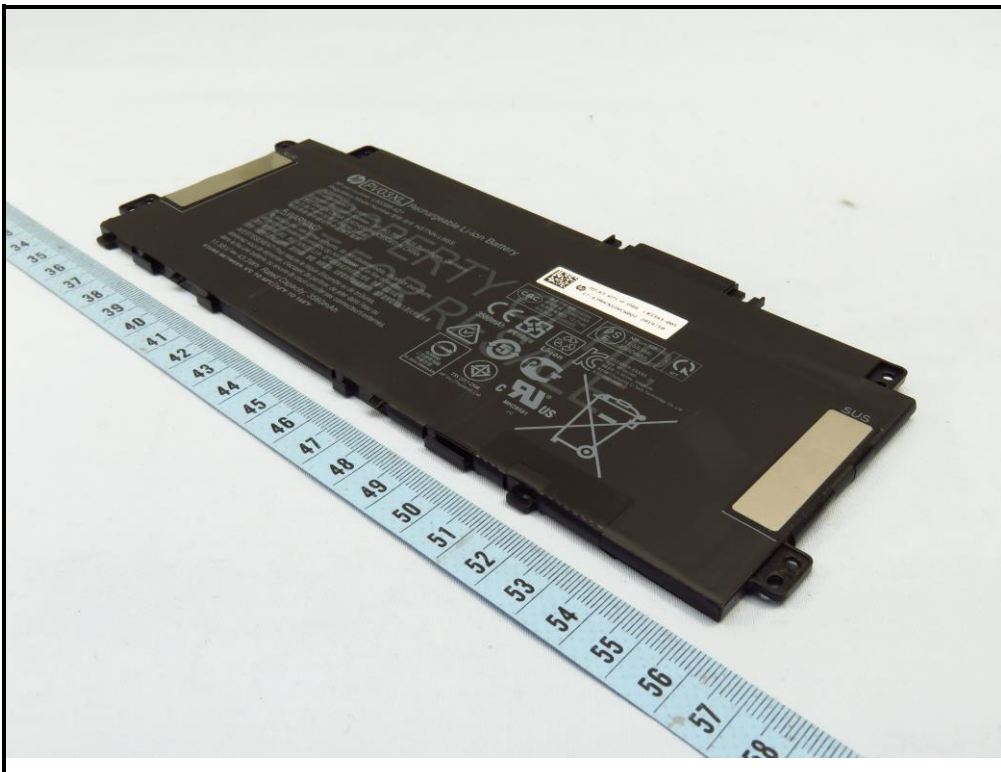

CONSTRUCTION PHOTOS OF EUT

Model: RTL8822CE / Brand: Realtek

BUREAU
VERITAS

End-product

BUREAU
VERITAS