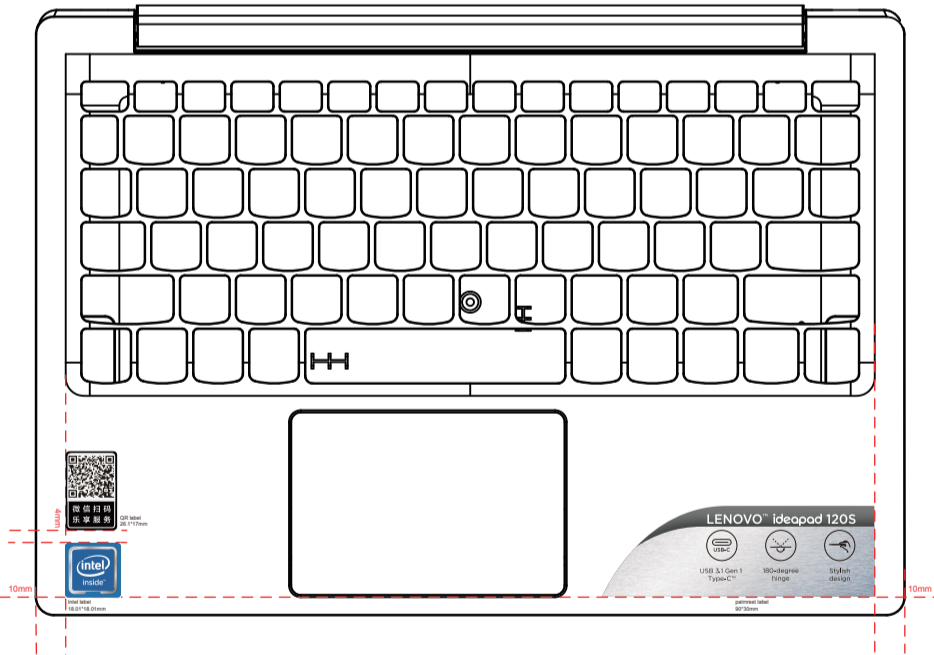

120S-11/14IAP Label Location

Version	Description
00	Draft release

LCD COVER

LCD BEZEL

LOGIC UPPER

For PRC

BOTTOM SIDE

For PRC