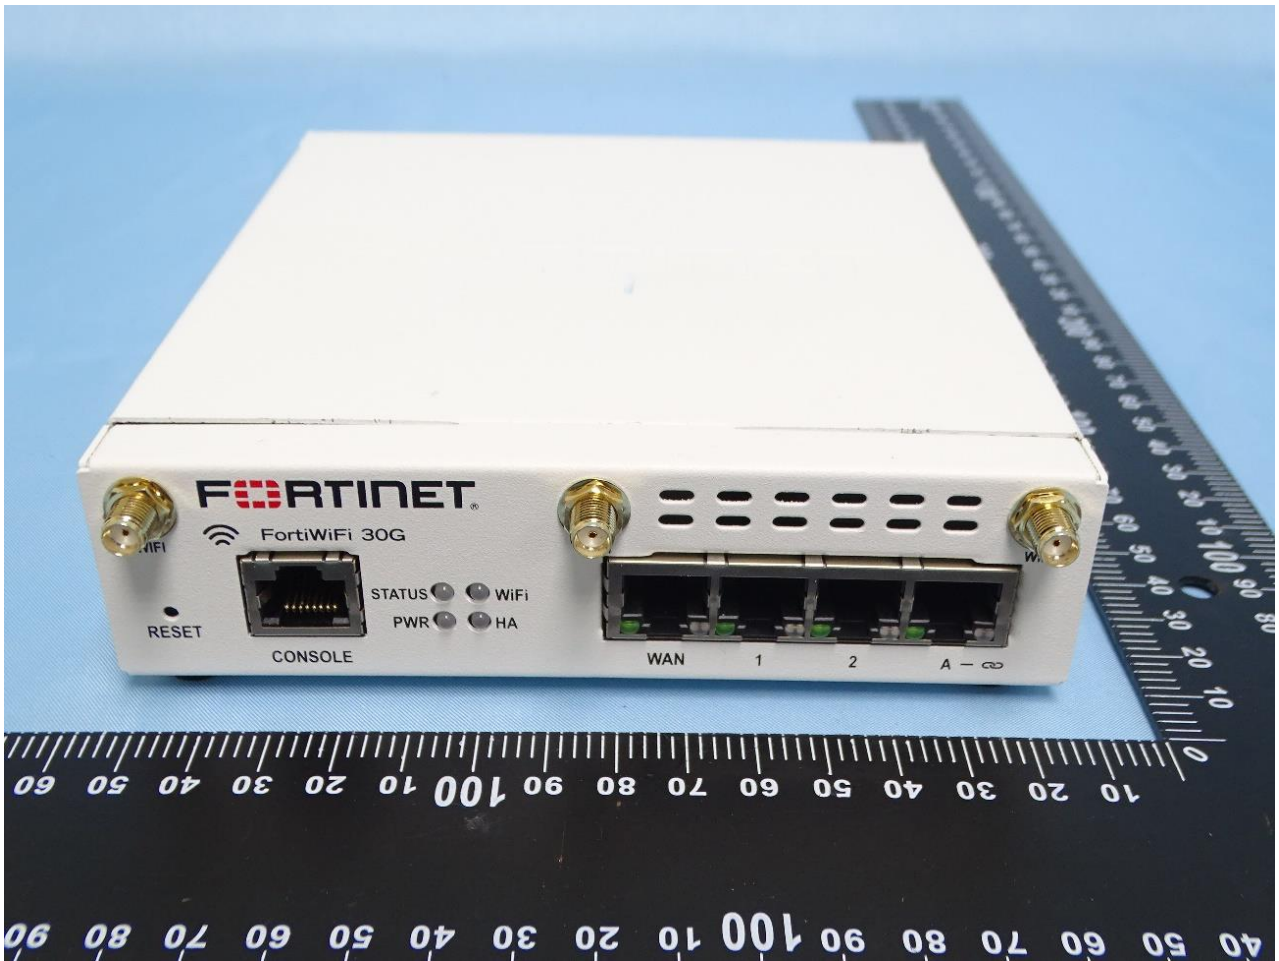

1. External Photograph of EUT

Brand Name: FORTINET **FORTINET**

Model Name: FortiWiFi 30Gxxxxxxxxx, FORTIWIFI 30Gxxxxxxxxx, FWF-30Gxxxxxxxxx

FortiWiFi 31Gxxxxxxxxx, FORTIWIFI 31Gxxxxxxxxx, FWF-31Gxxxxxxxxx

(where “x” can be used as “A-Z”, or “0-9”, or “-”, or blank for software purposes or marketing purposes only)

2. Photograph of Accessory

Brand Name: FORTINET **FORTINET**

Model Name: FortiWiFi 30Gxxxxxxxxxx, FORTIWIFI 30Gxxxxxxxxxx, FWF-30Gxxxxxxxxxx

FortiWiFi 31Gxxxxxxxxxx, FORTIWIFI 31Gxxxxxxxxxx, FWF-31Gxxxxxxxxxx

(where “x” can be used as “A-Z”, or “0-9”, or “-”, or blank for software purposes or marketing purposes only)

Specification of Accessory		
AC/DC Adapter	Brand Name	ASIAN Power Devices
	Model Name	WB-24M12R
RJ45 cable	Brand Name	LINE TECH
	Model Name	621-184
AC Adapter Plugs (US)	Brand Name	N/A
	Model Name	N/A
AC Adapter Plugs (CE)	Brand Name	N/A
	Model Name	N/A
AC Adapter Plugs (UK)	Brand Name	N/A
	Model Name	N/A