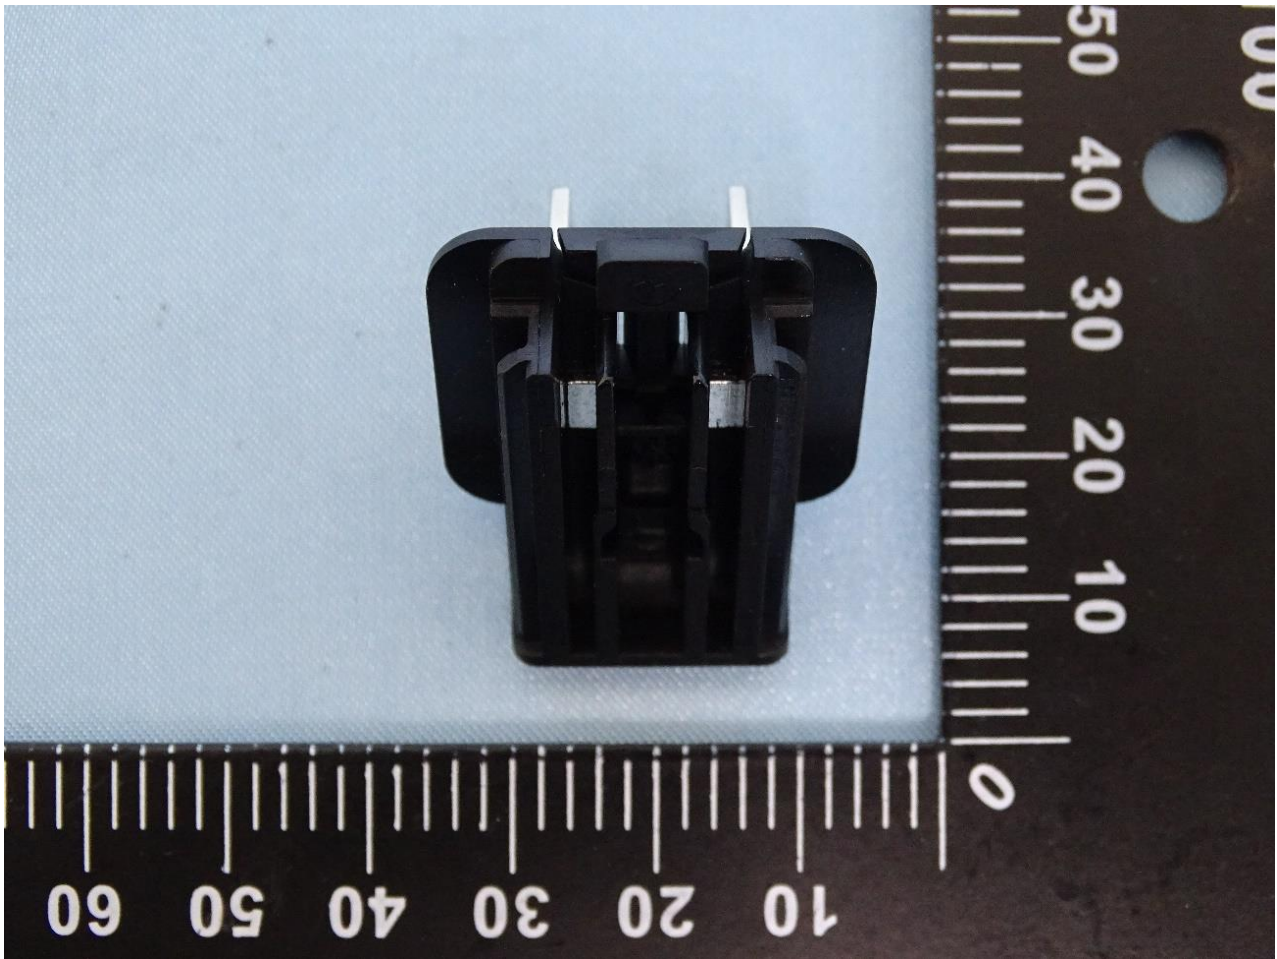

Note: FortiWiFi 31G and FortiWiFi 30G use the same motherboard. Only FWF-31G model have SSD functionality, this difference does not affect RF testing.

AC/DC Adapter

AC Adapter Plugs (US)

AC Adapter Plugs (CE)