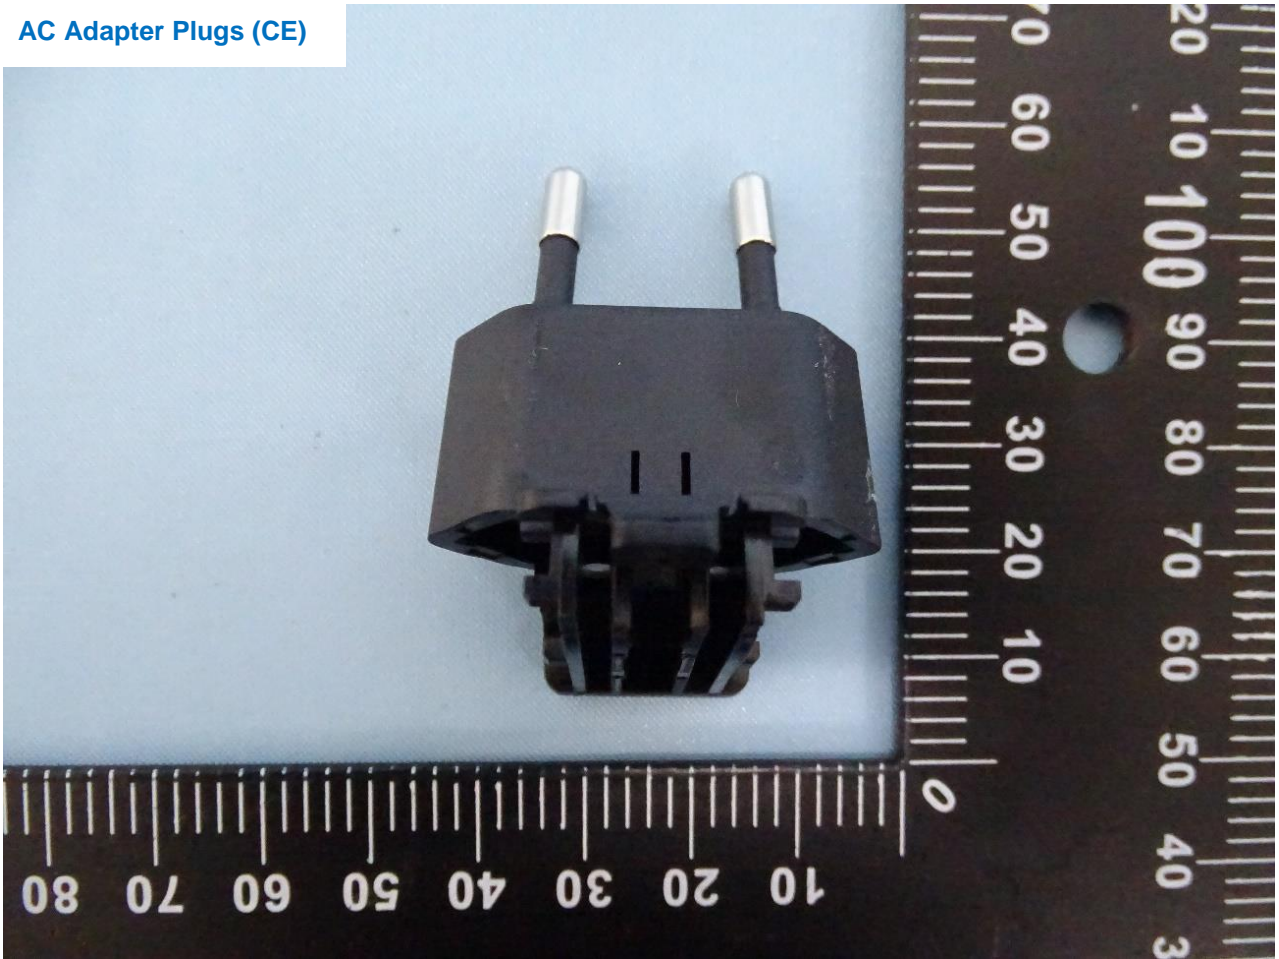

Note: FortiWiFi 31G and FortiWiFi 30G use the same motherboard. Only FWF-31G model have SSD functionality, this difference does not affect RF testing.

AC/DC Adapter

AC Adapter Plugs (US)

AC Adapter Plugs (CE)