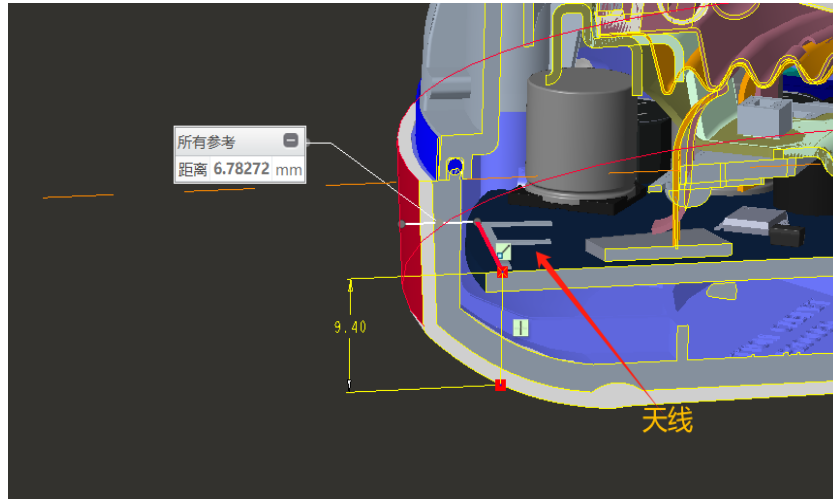

## Annex B Test Setup Photos

### ➤ EUT Antenna Location

#### <Body-worn Mode>

Front Side (Test distance: 10mm)

Back Side (Test distance: 10mm)

Left Side (Test distance: 10mm)

Right Side (Test distance: 10mm)

Top Side (Test distance: 10mm)

Bottom Side (Test distance: 10mm)