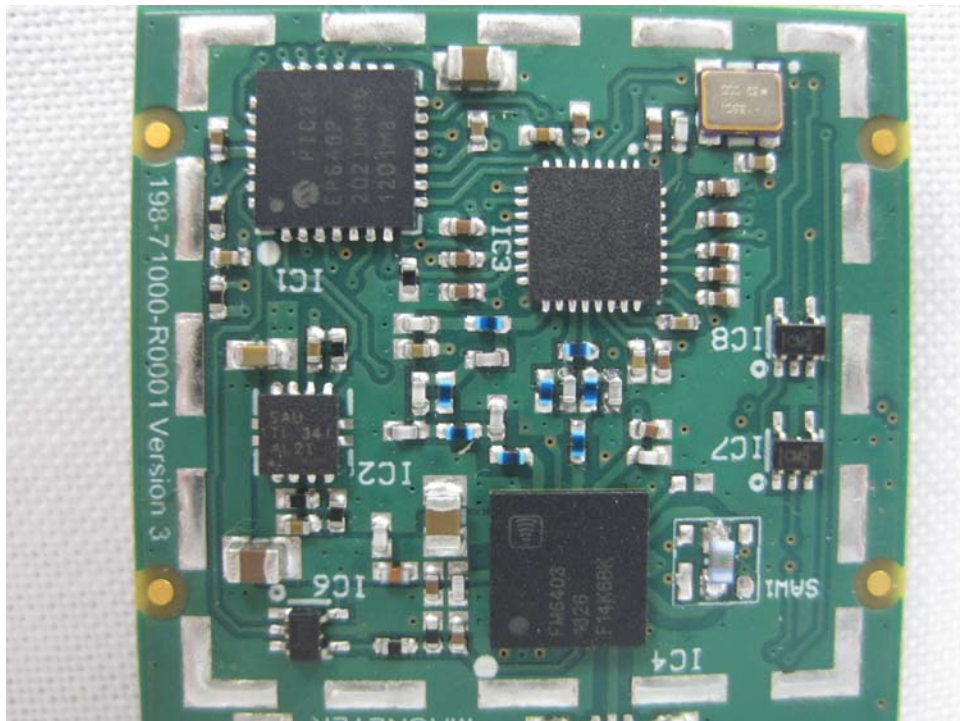

Internal and External Photographs
FCC ID: TNE-400LIC1 / IC: 6145A-400LIC1

Front View of Module

Close-up of Front of Module

Internal / External Photographs
FCC ID: TNE-400LIC1 / IC: 6145A-400LIC1

Rear View of Module