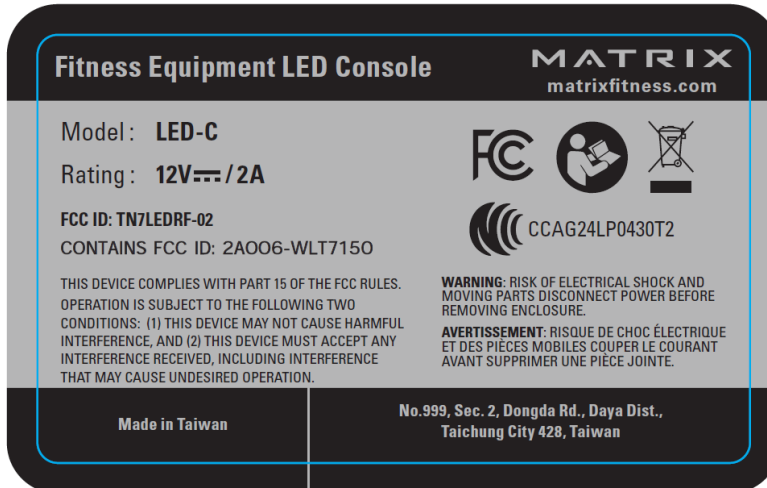

Label and Location

Label of GTLED-C

Console

Brand: Matrix

○ Blue, Do Not Print 藍色為刀模線

- PT 877C
- PT Black C

Size: width*length:47mm*70mm

Label of GTLED-C

Console

Brand: Matrix

○ Blue, Do Not Print 藍色為刀模線

- PT 877C
- PT Black C

Size: width*length:47mm*70mm

FCC ID: TN7LEDRF-02

Location

LED-C>LED-C