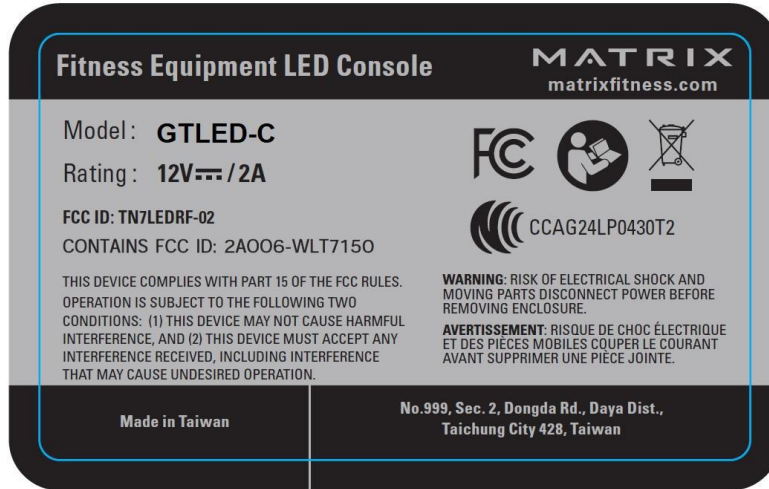

Label and Location

Label of GTLED-C

Console

Brand: Matrix

○ Blue, Do Not Print 藍色為刀模線

- PT 877C
- PT Black C

Size: width*length:47mm*70mm

Label of GTLED-C

Console

Brand: Matrix

○ Blue, Do Not Print 藍色為刀模線

- PT 877C
- PT Black C

Size: width*length:47mm*70mm

FCC ID: TN7LEDRF-02

Location

LED-C>LED-C