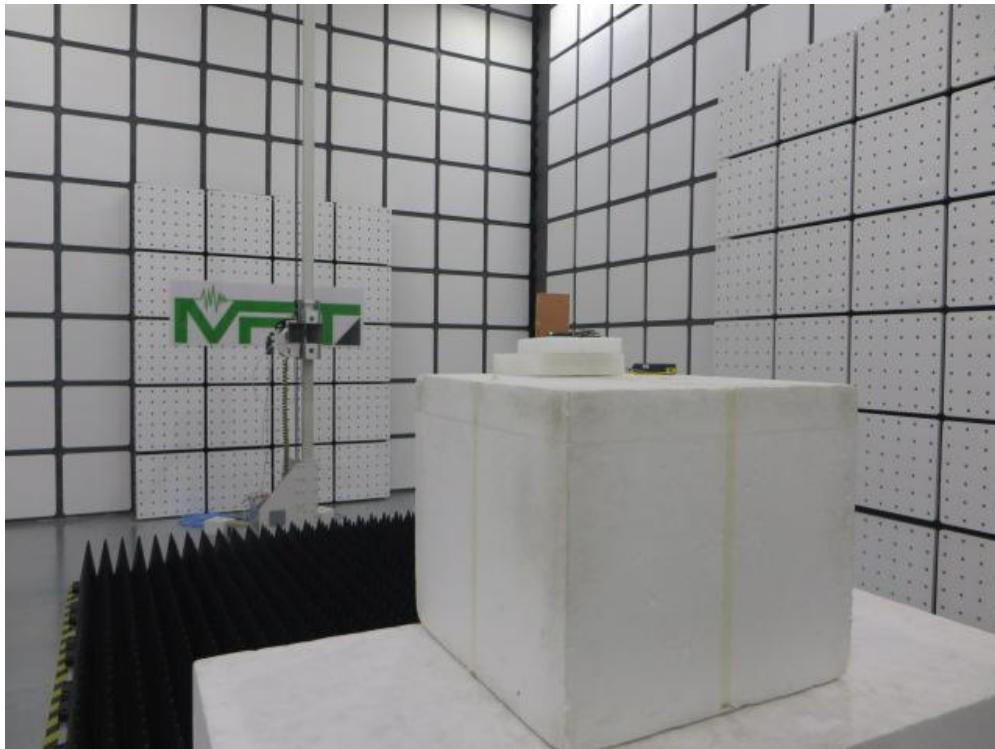

## FCC Part15C & 15E Test Setup Photo

Description: Front view of Conducted Emission Test Setup

Description: Back view of Conducted Emission Test Setup

Description: Radiated Emission Test Setup for 9kHz ~ 30MHz (For 2.4GHz Band)

Description: Radiated Emission Test Setup for 30MHz ~ 1GHz (For 2.4GHz Band)

Description: Radiated Emission Test Setup for 1GHz ~ 18GHz (For 2.4GHz Band)

Description: Radiated Emission Test Setup for 18GHz ~ 40GHz (For 2.4GHz Band)