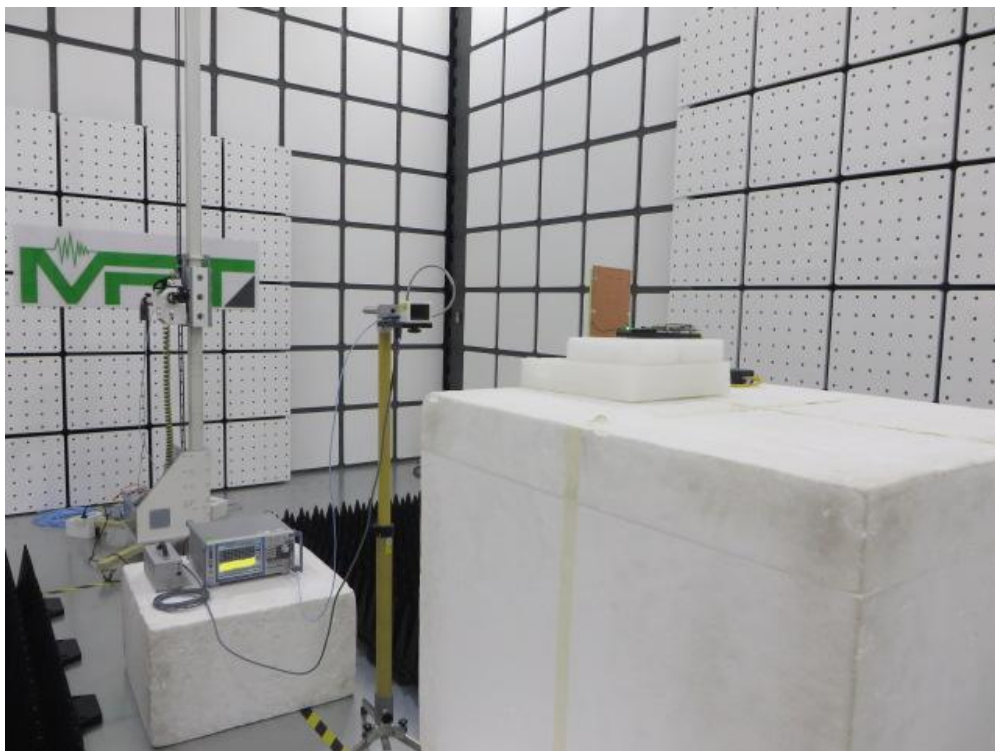

## FCC Part15C & 15E Test Setup Photo

Description: Front view of Conducted Emission Test Setup

Description: Back view of Conducted Emission Test Setup

Description: Radiated Emission Test Setup for 9kHz ~ 30MHz (For 2.4GHz Band)

Description: Radiated Emission Test Setup for 30MHz ~ 1GHz (For 2.4GHz Band)

Description: Radiated Emission Test Setup for 1GHz ~ 18GHz (For 2.4GHz Band)

Description: Radiated Emission Test Setup for 18GHz ~ 40GHz (For 2.4GHz Band)