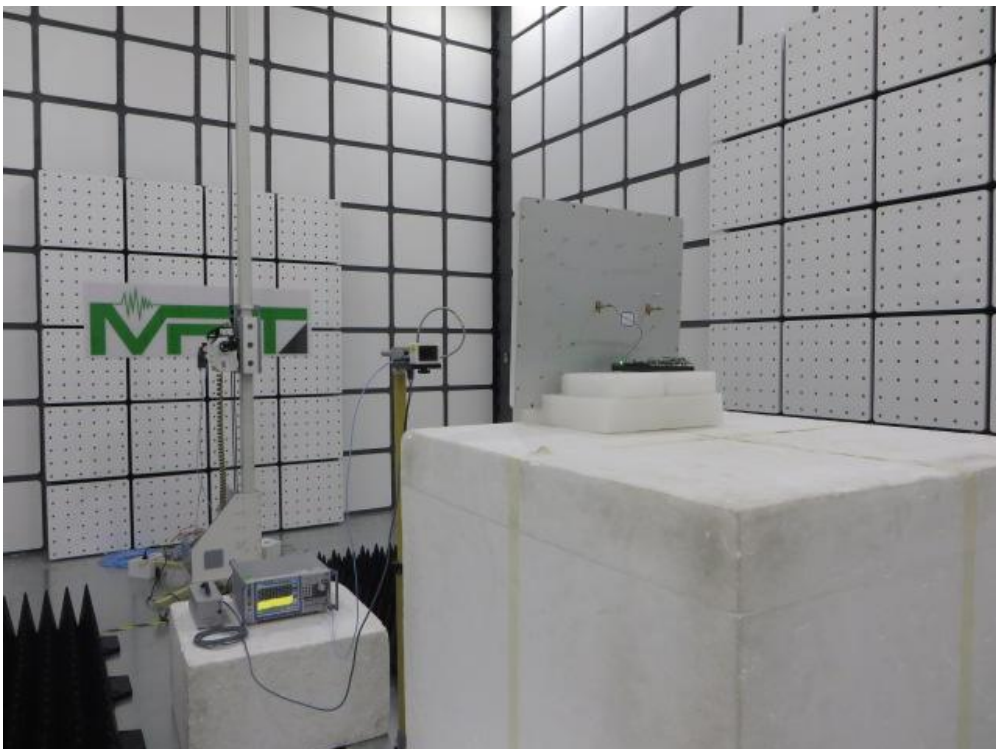

Description: Radiated Emission Test Setup for 18GHz ~ 40GHz (For 5GHz Band U-NII 1 & U-NII 3)