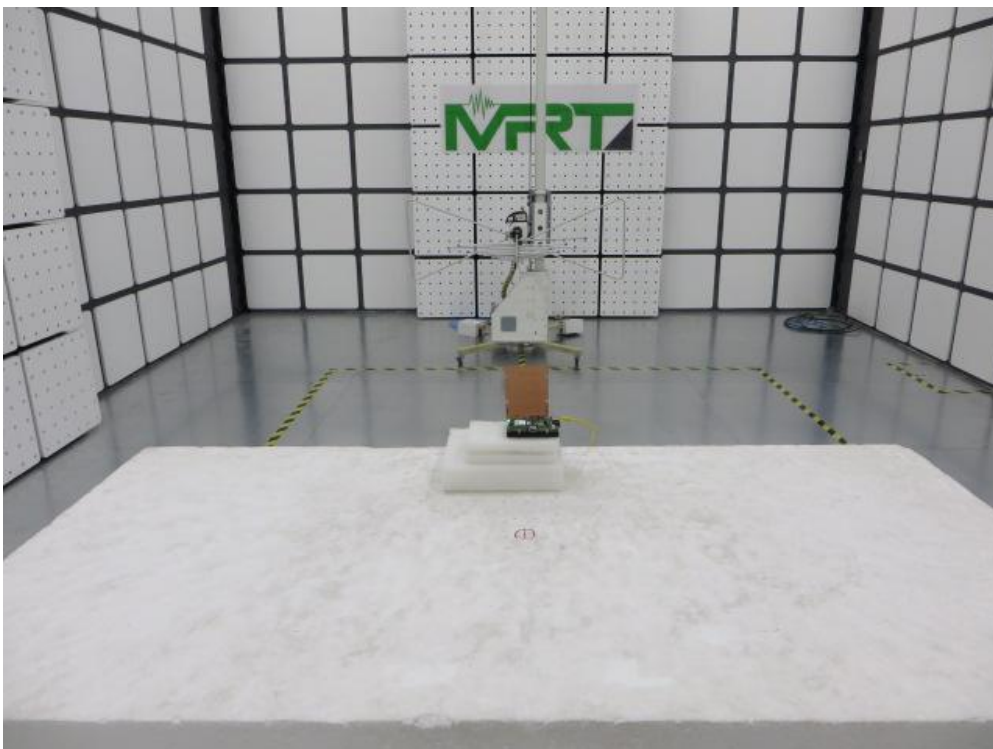

## FCC Part15C & 15E Test Setup Photo

Description: Front view of Conducted Emission Test Setup

Description: Back view of Conducted Emission Test Setup

Description: Radiated Emission Test Setup for 9kHz ~ 30MHz (For 2.4GHz Band)

Description: Radiated Emission Test Setup for 30MHz ~ 1GHz (For 2.4GHz Band)

Description: Radiated Emission Test Setup for 1GHz ~ 18GHz (For 2.4GHz Band)

Description: Radiated Emission Test Setup for 18GHz ~ 40GHz (For 2.4GHz Band)