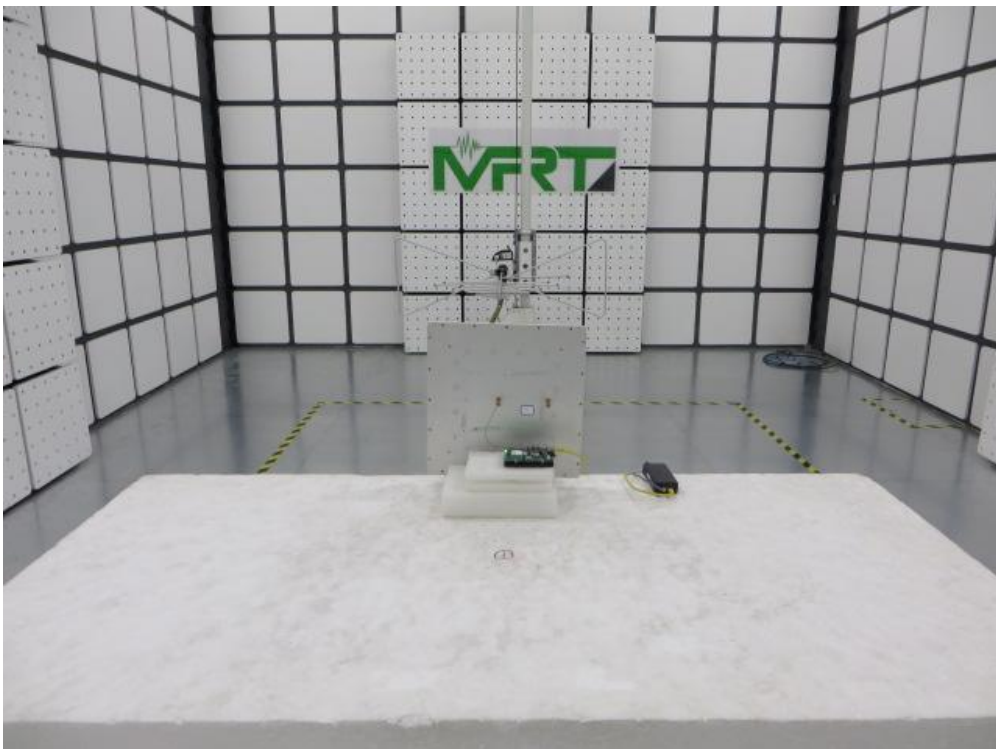

Description: Radiated Emission Test Setup for 30MHz ~ 1GHz (For 5GHz Band U-NII 1 & U-NII 3)