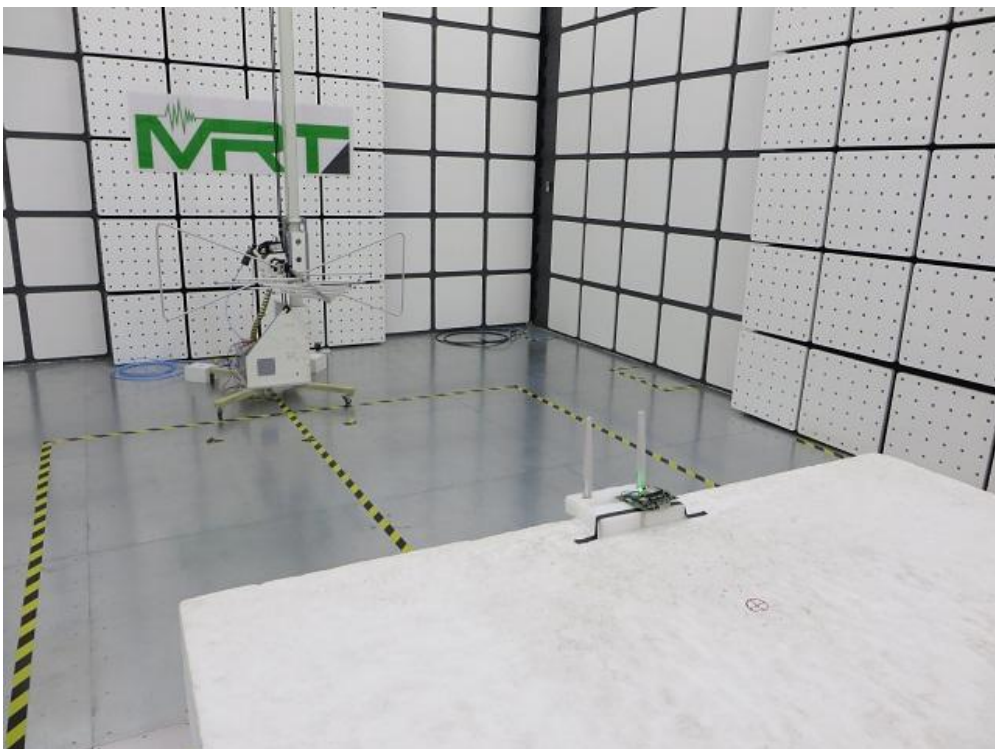

## FCC Part 15C & 15E Test Setup Photo

Description: Conducted Measurement Test Setup

Description: Front view of Conducted Emission Test Setup

Description: Back view of Conducted Emission Test Setup

Description: Radiated Emission Test Setup for 9kHz ~ 30MHz

Description: Radiated Emission Test Setup for 30MHz ~ 1GHz

Description: Radiated Emission Test Setup for 1GHz ~ 18GHz

Description: Radiated Emission Test Setup for 18GHz ~ 40GHz

Description: Radiated Emission Test Setup for 9kHz ~ 30MHz