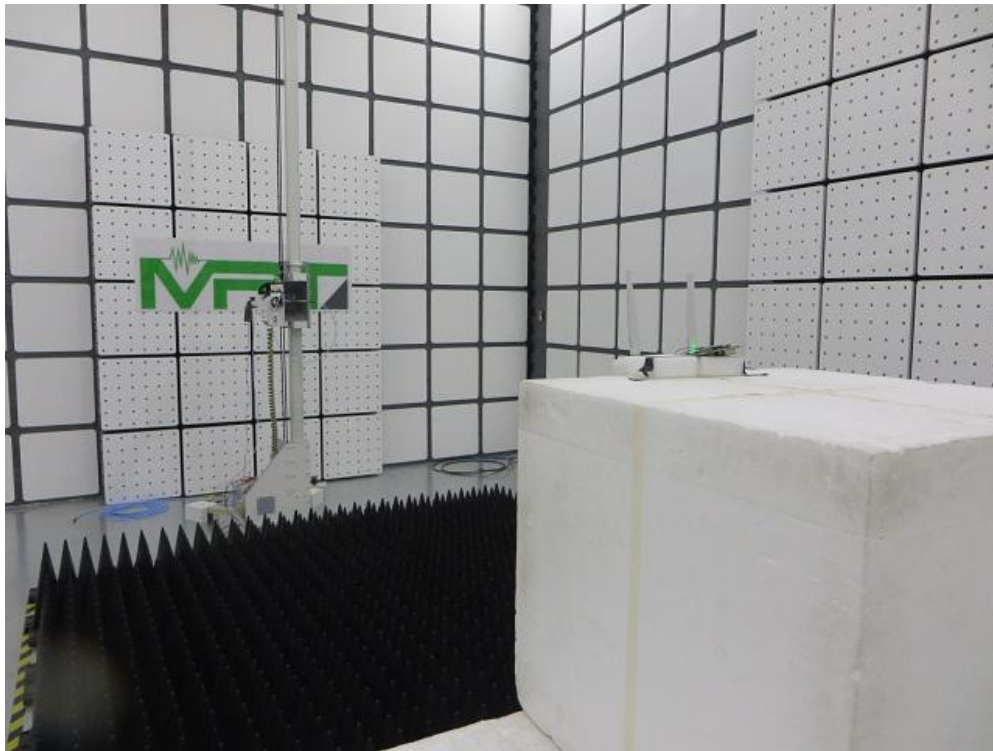

## FCC Part 15C & 15E Test Setup Photo

Description: Conducted Measurement Test Setup

Description: Front view of Conducted Emission Test Setup

Description: Back view of Conducted Emission Test Setup

Description: Radiated Emission Test Setup for 9kHz ~ 30MHz

Description: Radiated Emission Test Setup for 30MHz ~ 1GHz

Description: Radiated Emission Test Setup for 1GHz ~ 18GHz

Description: Radiated Emission Test Setup for 18GHz ~ 40GHz

Description: Radiated Emission Test Setup for 9kHz ~ 30MHz