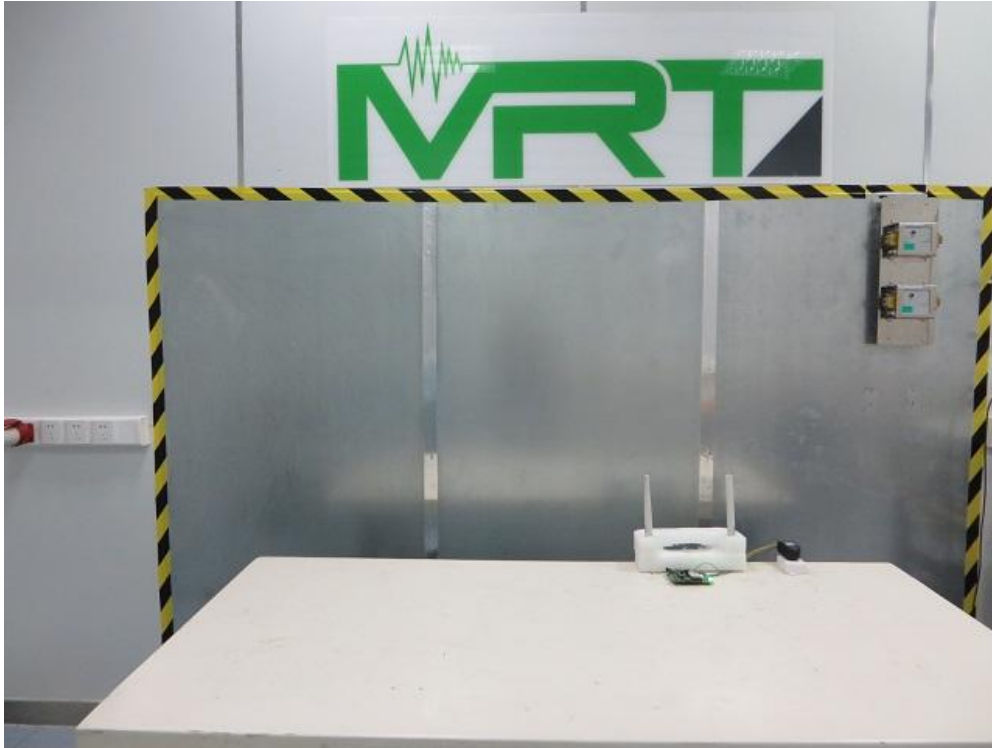

## FCC Part 15C & 15E Test Setup Photo

Description: Conducted Measurement Test Setup

Description: Front view of Conducted Emission Test Setup

Description: Back view of Conducted Emission Test Setup

Description: Radiated Emission Test Setup for 9kHz ~ 30MHz