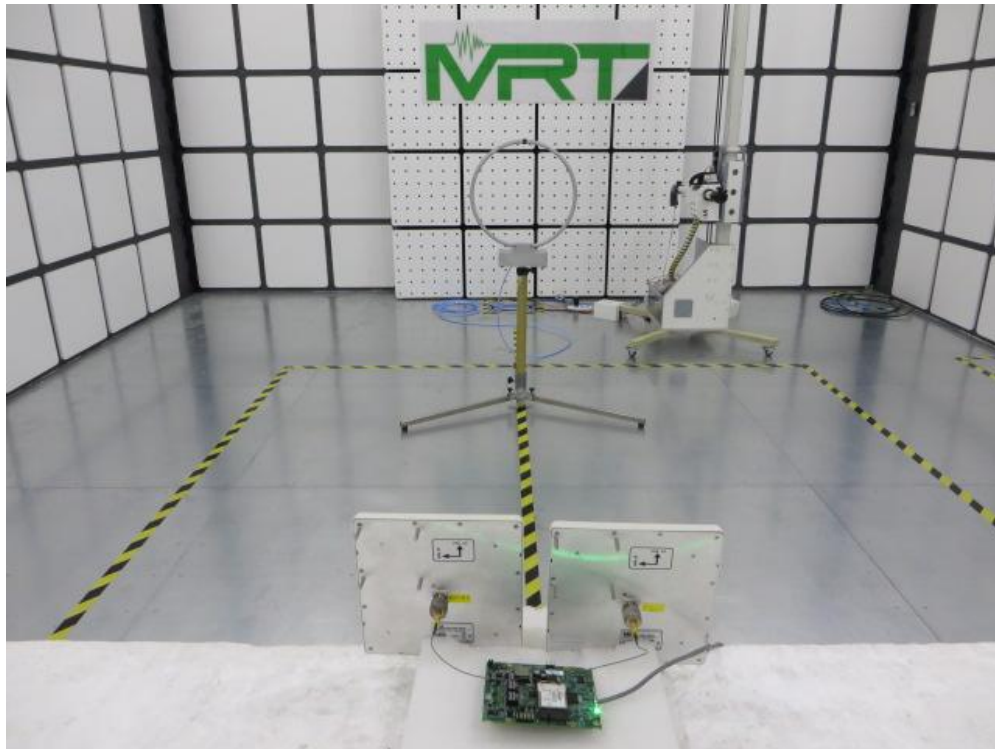

## FCC Part 15C & 15E Test Setup Photo

Description: Conducted Measurement Test Setup

Description: Front view of Conducted Emission Test Setup

Description: Back view of Conducted Emission Test Setup

Description: Radiated Emission Test Setup for 9kHz ~ 30MHz

Description: Radiated Emission Test Setup for 30MHz ~ 1GHz

Description: Radiated Emission Test Setup for 1GHz ~ 18GHz

Description: Radiated Emission Test Setup for 18GHz ~ 40GHz

Description: Radiated Emission Test Setup for 9kHz ~ 30MHz

Description: Radiated Emission Test Setup for 30MHz ~ 1GHz

Description: Radiated Emission Test Setup for 1GHz ~ 18GHz

Description: Radiated Emission Test Setup for 18GHz ~ 40GHz