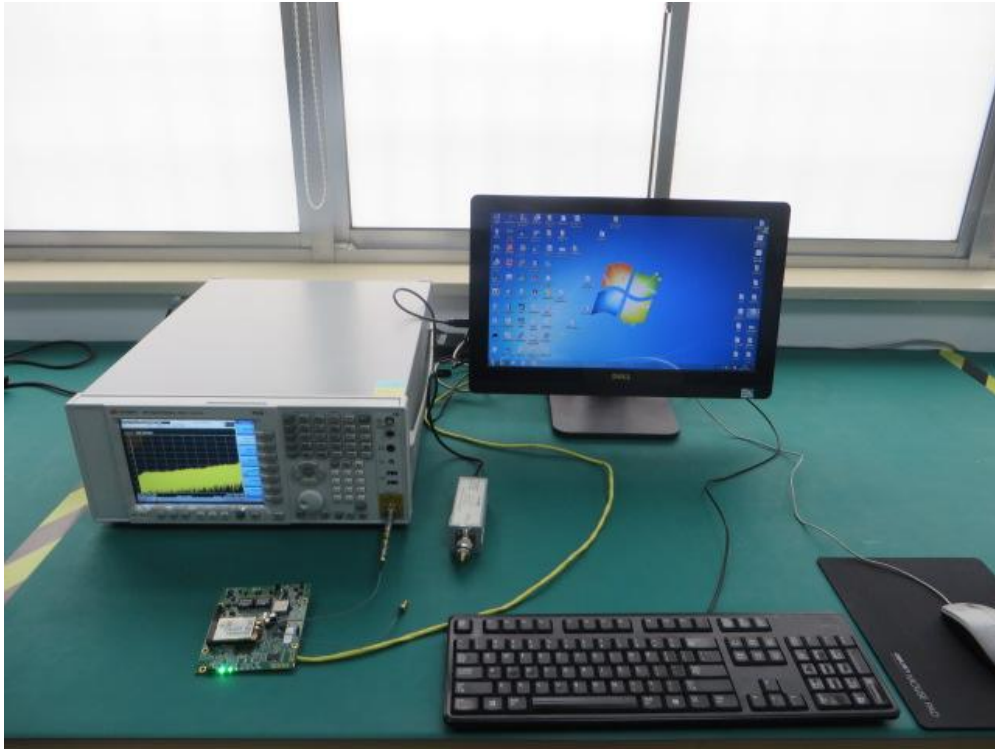

## FCC Part 15C & 15E Test Setup Photo

Description: Conducted Measurement Test Setup

Description: Front view of Conducted Emission Test Setup

Description: Back view of Conducted Emission Test Setup

Description: Radiated Emission Test Setup for 9kHz ~ 30MHz

Description: Radiated Emission Test Setup for 30MHz ~ 1GHz

Description: Radiated Emission Test Setup for 1GHz ~ 18GHz

Description: Radiated Emission Test Setup for 18GHz ~ 40GHz

Description: Radiated Emission Test Setup for 9kHz ~ 30MHz