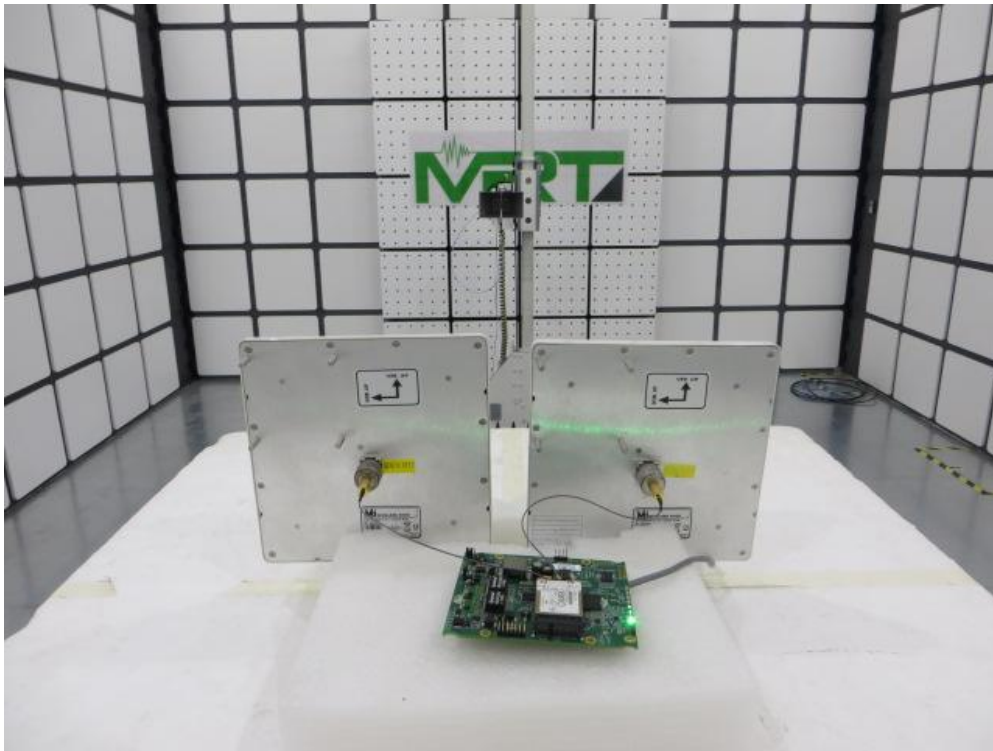

## FCC Part 15C & 15E Test Setup Photo

Description: Conducted Measurement Test Setup

Description: Front view of Conducted Emission Test Setup

Description: Back view of Conducted Emission Test Setup

Description: Radiated Emission Test Setup for 9kHz ~ 30MHz

Description: Radiated Emission Test Setup for 30MHz ~ 1GHz

Description: Radiated Emission Test Setup for 1GHz ~ 18GHz

Description: Radiated Emission Test Setup for 18GHz ~ 40GHz

Description: Radiated Emission Test Setup for 9kHz ~ 30MHz

Description: Radiated Emission Test Setup for 30MHz ~ 1GHz

Description: Radiated Emission Test Setup for 1GHz ~ 18GHz

Description: Radiated Emission Test Setup for 18GHz ~ 40GHz