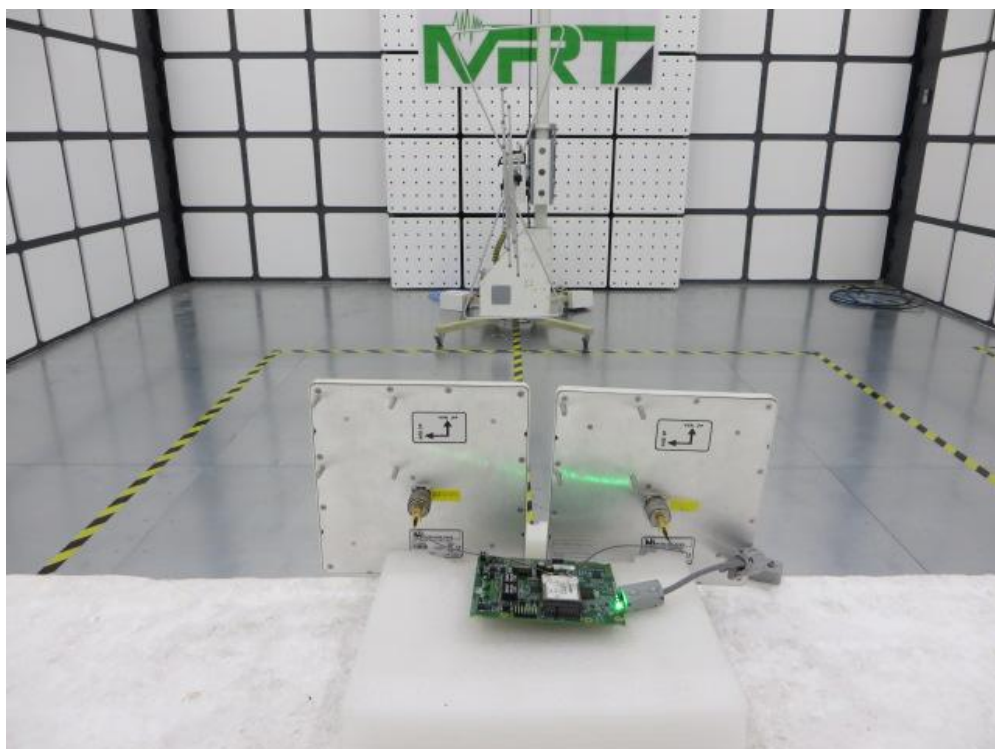

Description: Radiated Emission Test Setup for 1GHz ~ 18GHz

Description: Radiated Emission Test Setup for 30MHz ~ 1GHz