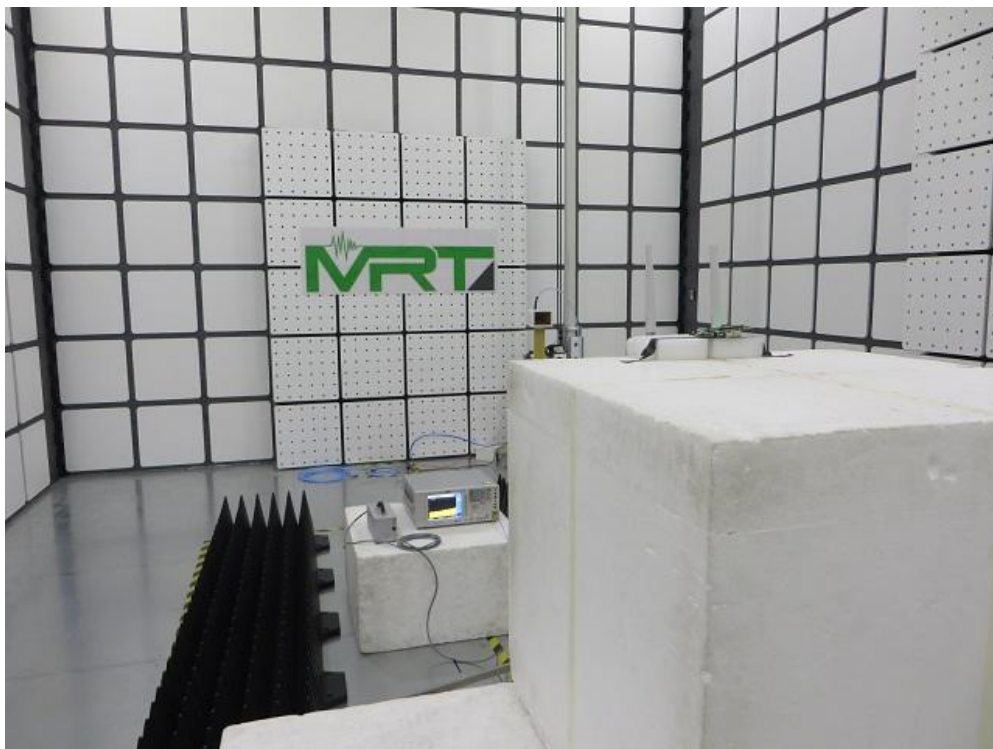

Description: Radiated Emission Test Setup for 9kHz ~ 30MHz

Description: Radiated Emission Test Setup for 18GHz ~ 40GHz