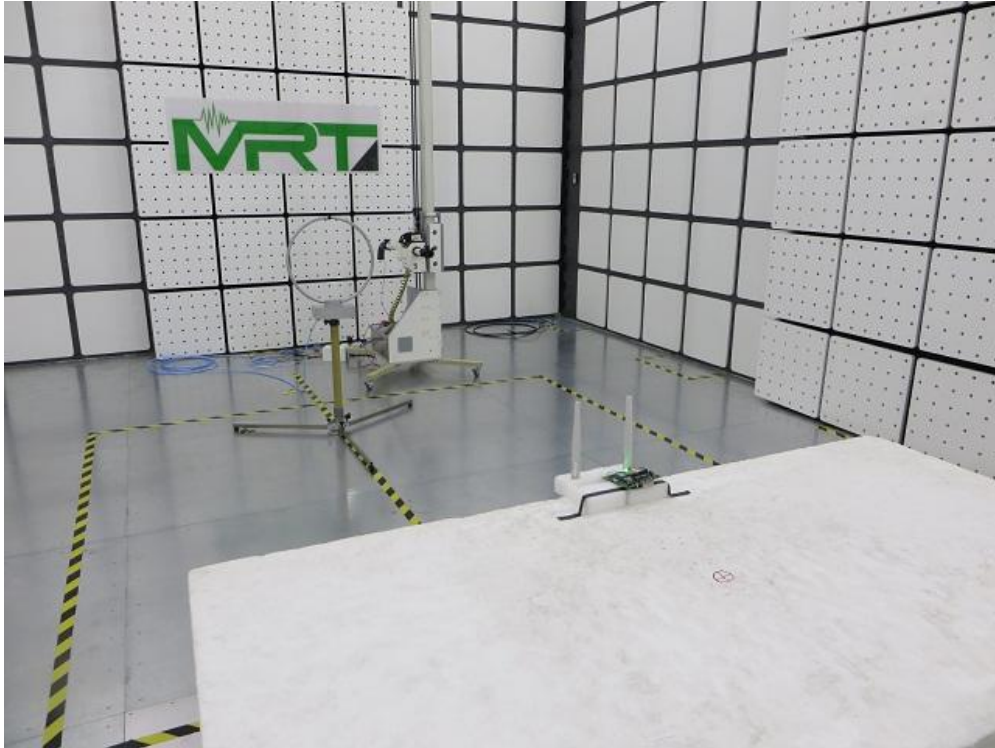

## FCC Part 15C & 15E Test Setup Photo

Description: Conducted Measurement Test Setup

Description: Front view of Conducted Emission Test Setup

Description: Back view of Conducted Emission Test Setup

Description: Radiated Emission Test Setup for 9kHz ~ 30MHz

Description: Radiated Emission Test Setup for 30MHz ~ 1GHz

Description: Radiated Emission Test Setup for 1GHz ~ 18GHz

Description: Radiated Emission Test Setup for 18GHz ~ 40GHz

Description: Radiated Emission Test Setup for 9kHz ~ 30MHz