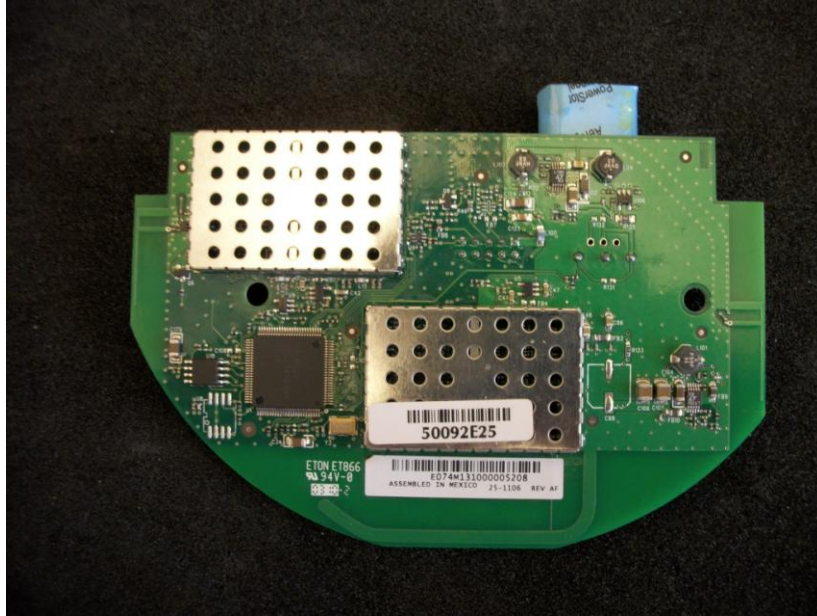

Exhibit A: External Photos
TEB-HUNTSU864

Photo of FOCUS AX Universal RF endpoint model 864

The FOCUS AX Universal RF endpoint model 864 mounts inside a Landis+Gyr Focus AX meter. The FCC/IC label is located on the outside of the meter enclosure.

FCC/IC Label Location