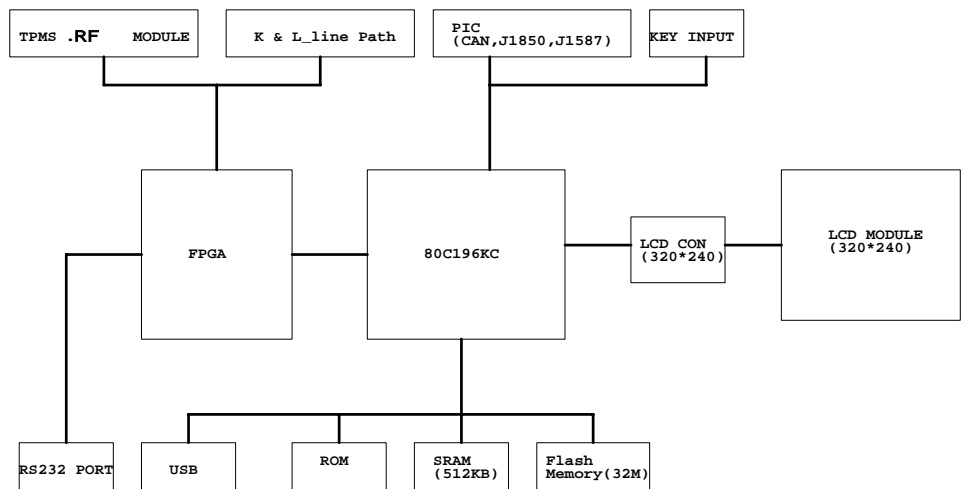

# System Structure

File	System Structure		
Size	Document Number		Rev
A2	<Doc>		<Rev Code>
Date	Monday, May 23, 2005	Sheet	1 of 7

# [ TPMS RF Module ]