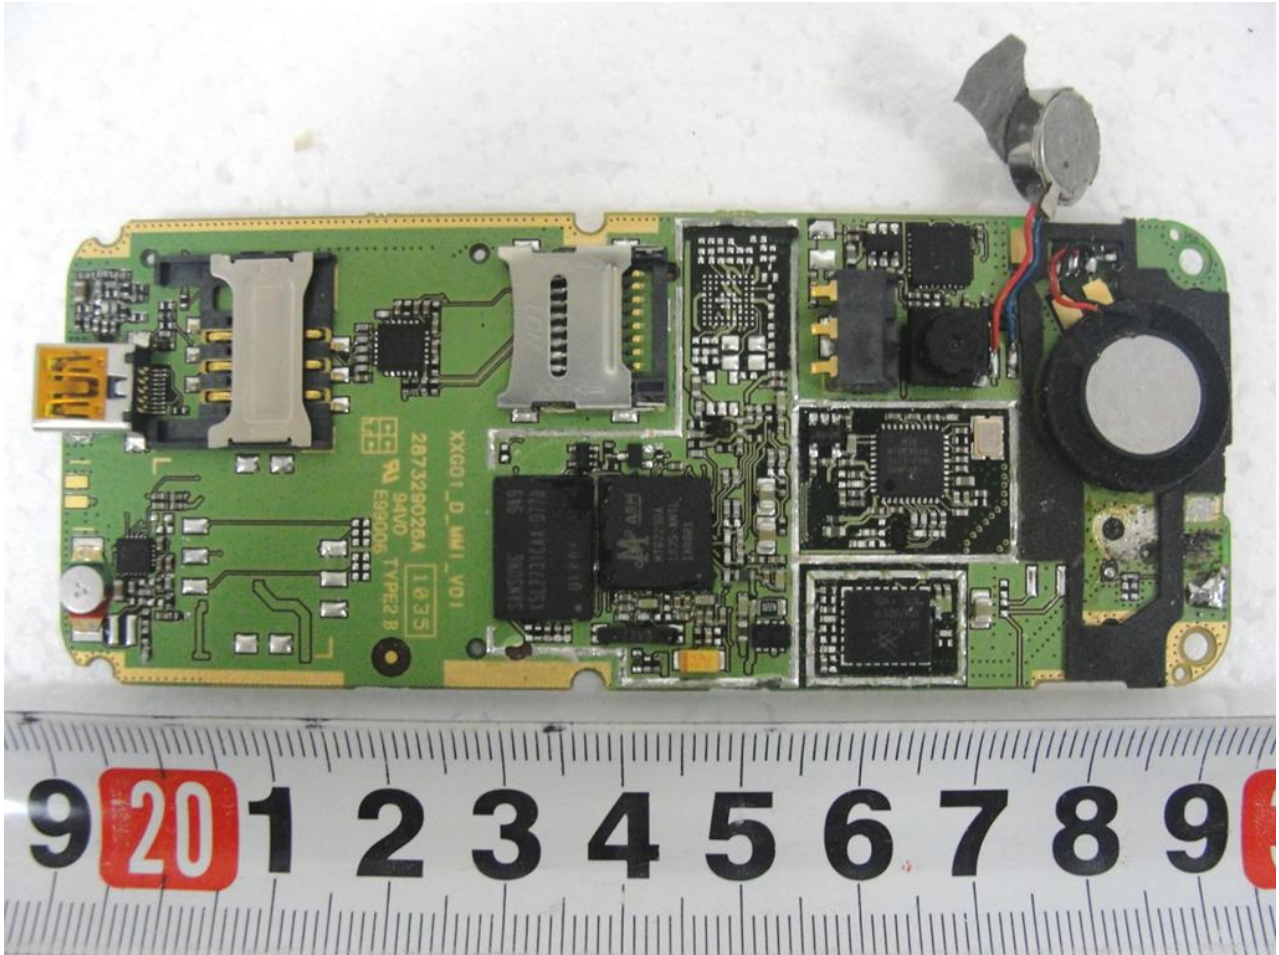

3. Internal Photograph of EUT

Brand Name: Avvio / Model Name: 410

Brand Name: Avvio / Model Name: 410

Brand Name: Avvio / Model Name: 410

Brand Name: Avvio / Model Name: 410

Brand Name: Avvio / Model Name: 410

Brand Name: Avvio / Model Name: 410

Brand Name: Avvio / Model Name: 410

Brand Name: Avvio / Model Name: 410

**GSM Antenna
(Tx / Rx)**