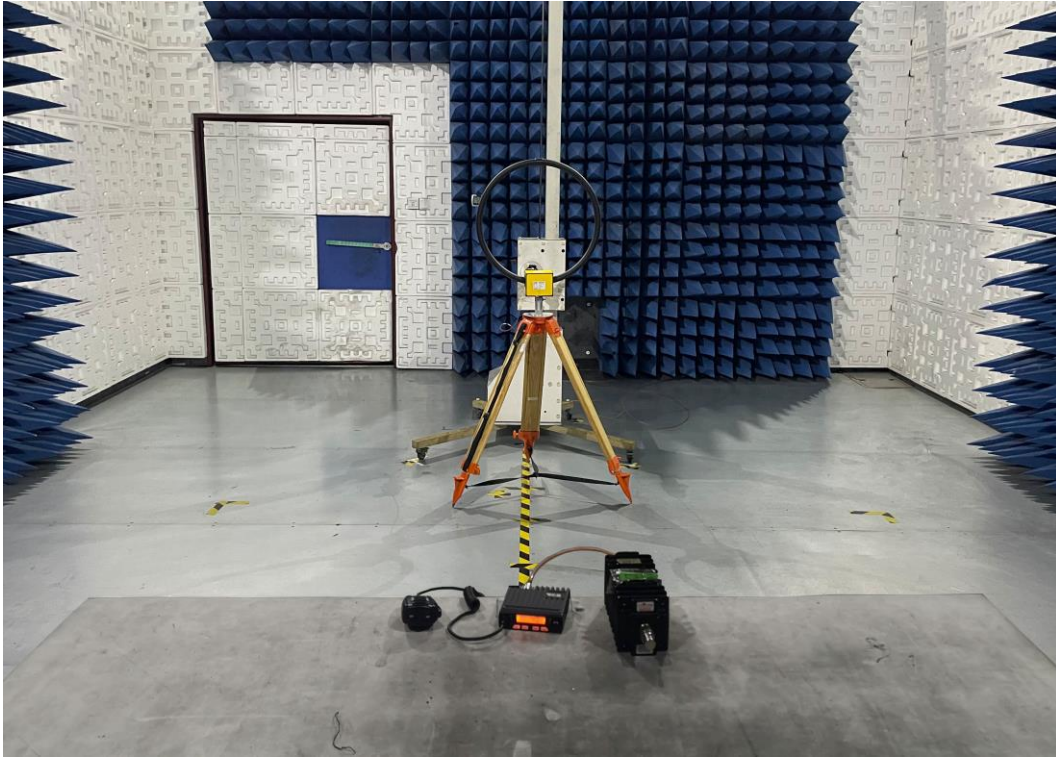

Test Setup Photos

RADIATED EMISSION TEST SETUP-BELOW 30MHz

RADIATED EMISSION TEST SETUP-BELOW 1GHz