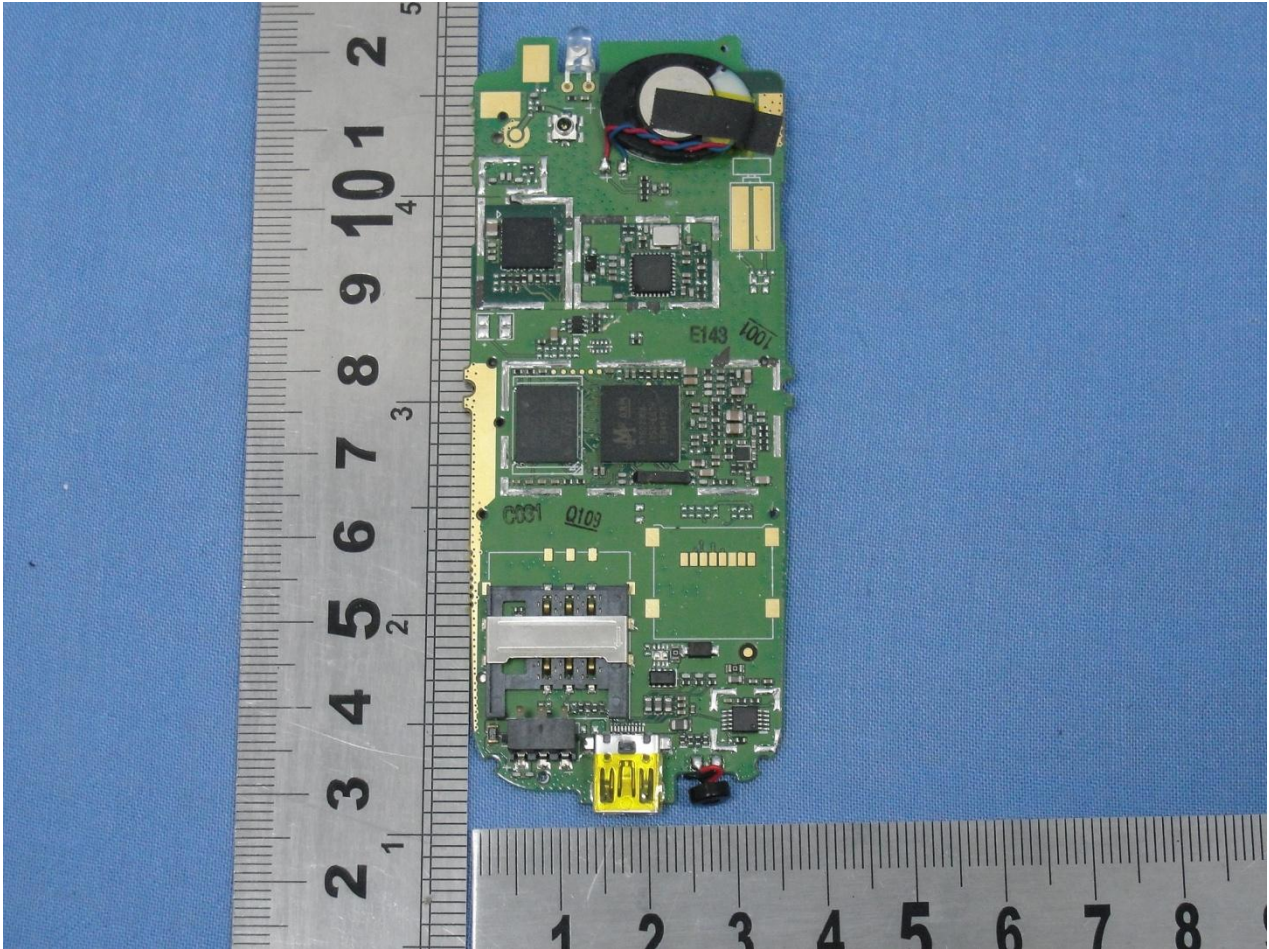

Brand Name: PCD, Movistar

Model Name: C1001B, PCD1101, CL1101, TE1101, PCD1101PE, PCD1101AL, PCD1101PO, PCD1101MV, PCD1101OM, PCD1101MX, TE1101PE, AL1101AL, CL1101CL, CL1101PO, MV1101MV, TE1101MX, TE1101GT, PCD1101CL