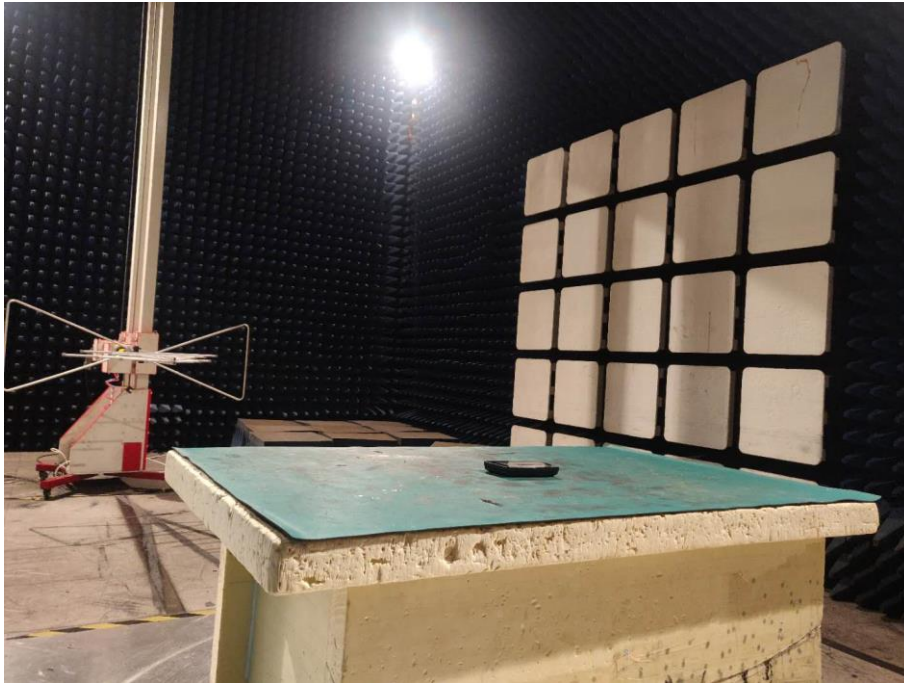

TEST SETUP PHOTOGRAPHS

1.1.Photos of Radiation Emission Measurement

Spurious Emission Test Setup (30MHz-1GHz)

Spurious Emission Test Setup (Above 1GHz)

-----The end-----