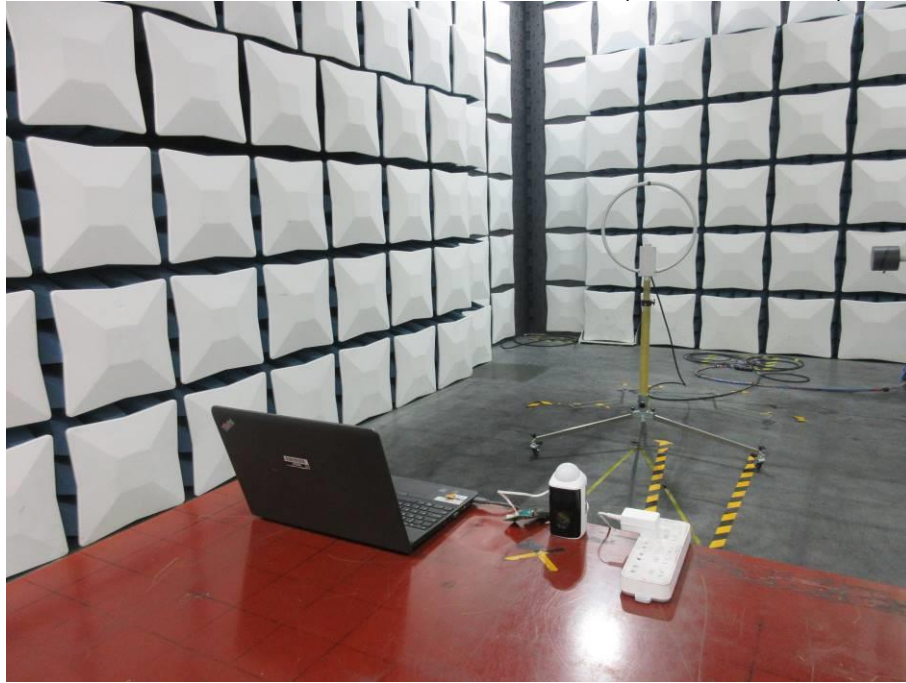

# **Setup Photographs**

RADIATED RF MEASUREMENT SETUP (9KHz ~ 30 MHz)

RADIATED RF MEASUREMENT SETUP (30MHz ~ 1 GHz)

RADIATED RF MEASUREMENT SETUP (ABOVE 1 GHz- X axis)

RADIATED RF MEASUREMENT SETUP (ABOVE 1 GHz- Y axis)

RADIATED RF MEASUREMENT SETUP (ABOVE 1 GHz- Z axis)

POWERLINE CONDUCTED EMISSIONS MEASUREMENT SETUP