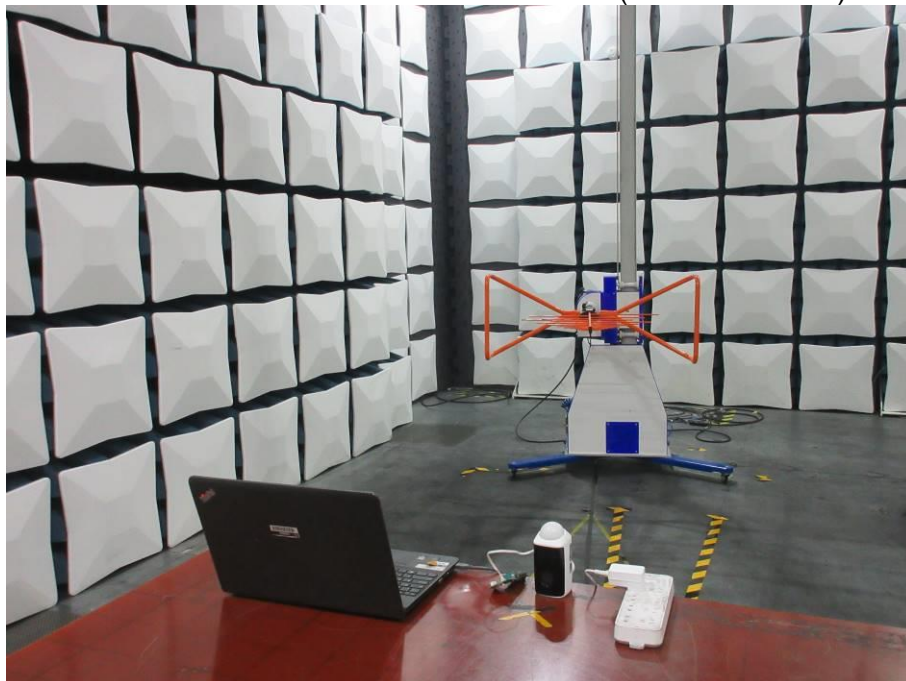

# **Setup Photographs**

RADIATED RF MEASUREMENT SETUP (9KHz ~ 30 MHz)

RADIATED RF MEASUREMENT SETUP (30MHz ~ 1 GHz)

RADIATED RF MEASUREMENT SETUP (ABOVE 1 GHz- X axis)

RADIATED RF MEASUREMENT SETUP (ABOVE 1 GHz- Y axis)

RADIATED RF MEASUREMENT SETUP (ABOVE 1 GHz- Z axis)

POWERLINE CONDUCTED EMISSIONS MEASUREMENT SETUP