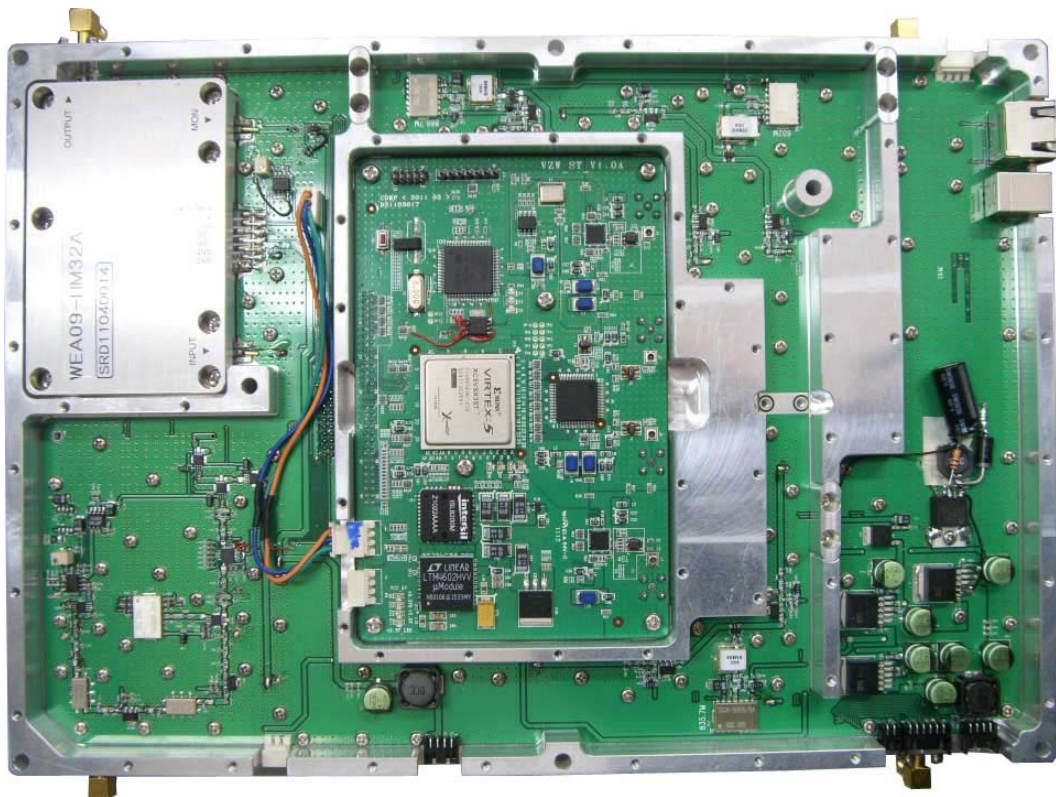

APEX730
EUT-Photograph

< The Inside of the Repeater >

***RF Unit (RFU) ***

<RFU Top view>

<RFU Bottom view>

MCU(Digital Board)

<MCU Top View>

<MCU Bottom View>

<LED B'D Top View>

<LED B'D Bottom View>

Duplexer

<Duplexer Donor / Service>

AC-DC PSU