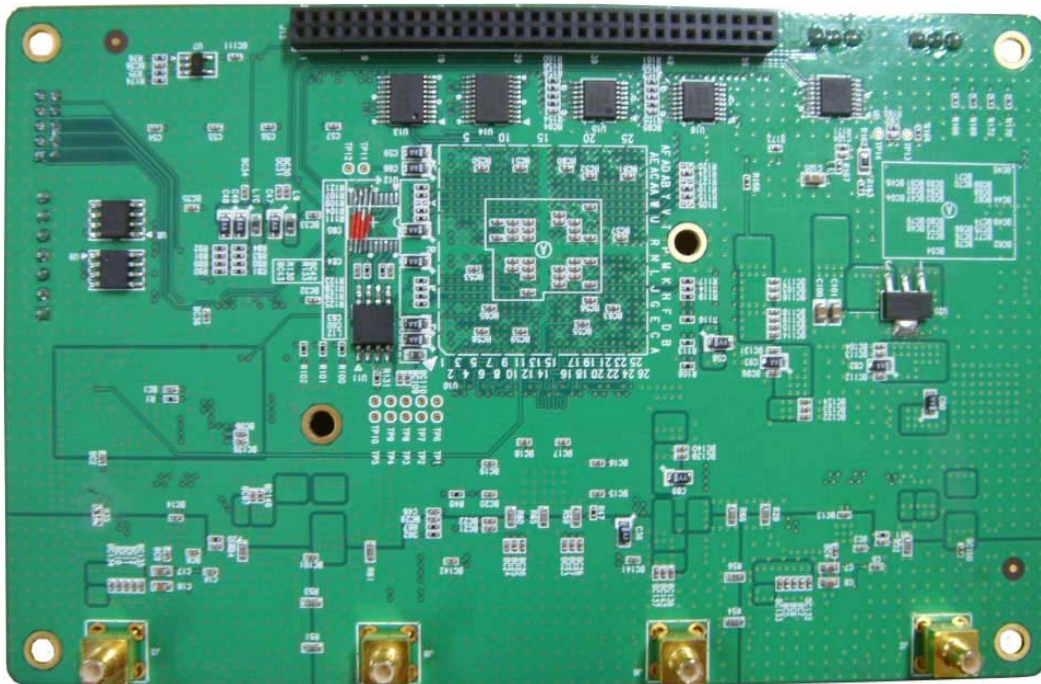

APEX730
EUT-Photograph

< The Inside of the Repeater >

***RF Unit (RFU) ***

<RFU Top view>

<RFU Bottom view>

MCU(Digital Board)

<MCU Top View>

<MCU Bottom View>

<LED B'D Top View>

<LED B'D Bottom View>

Duplexer

<Duplexer Donor / Service>

AC-DC PSU