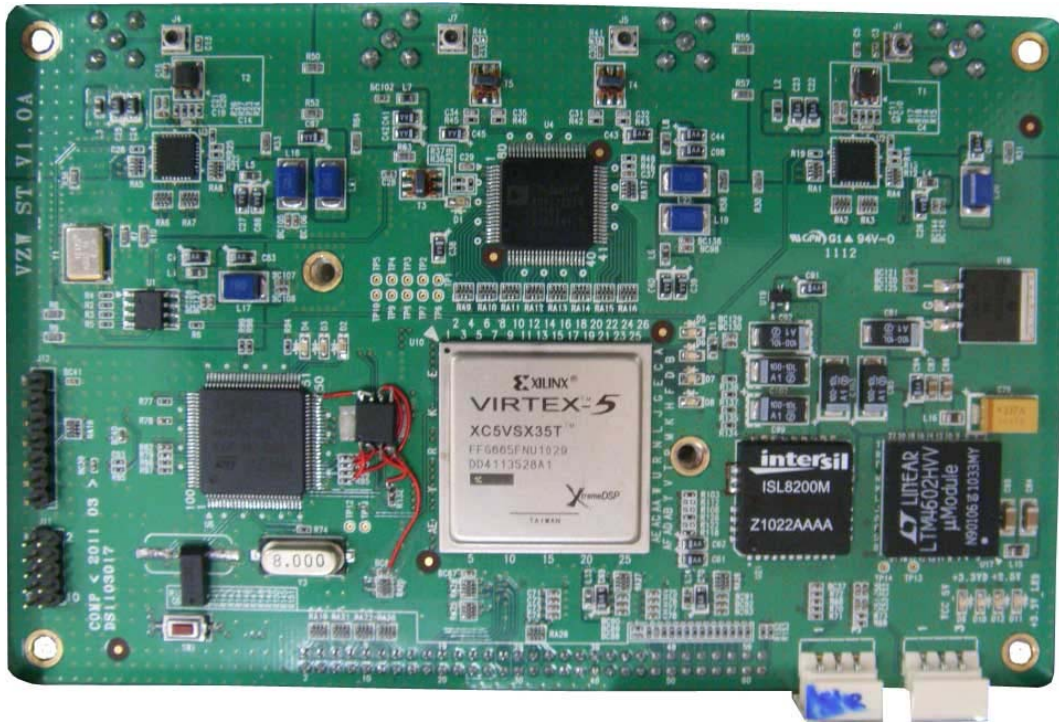

APEX730
EUT-Photograph

< The Inside of the Repeater >

***RF Unit (RFU) ***

<RFU Top view>

<RFU Bottom view>

MCU(Digital Board)

<MCU Top View>

<MCU Bottom View>

<LED B'D Top View>

<LED B'D Bottom View>

Duplexer

<Duplexer Donor / Service>

AC-DC PSU