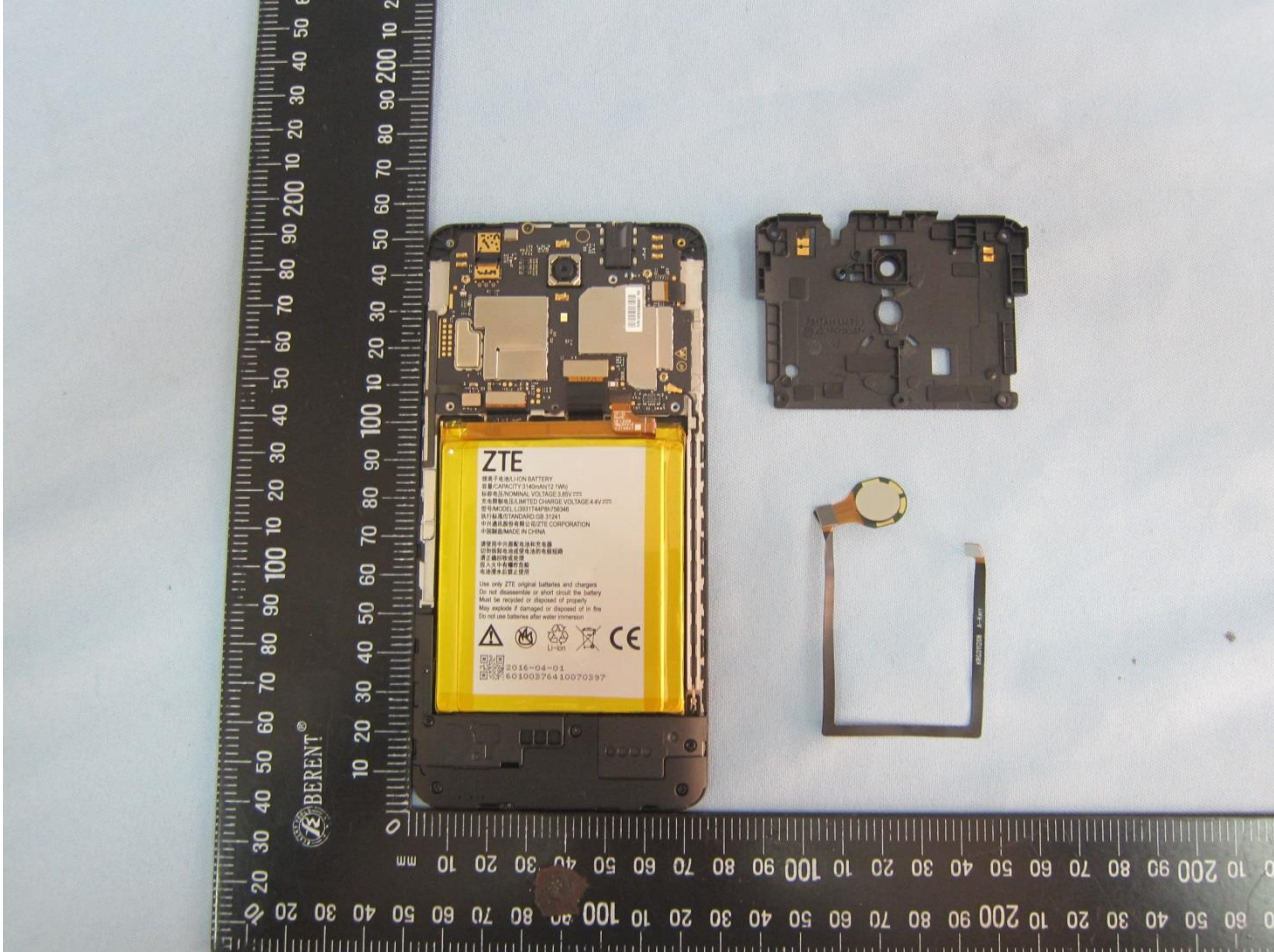

Brand Name: ZTE / Model Name: Z956