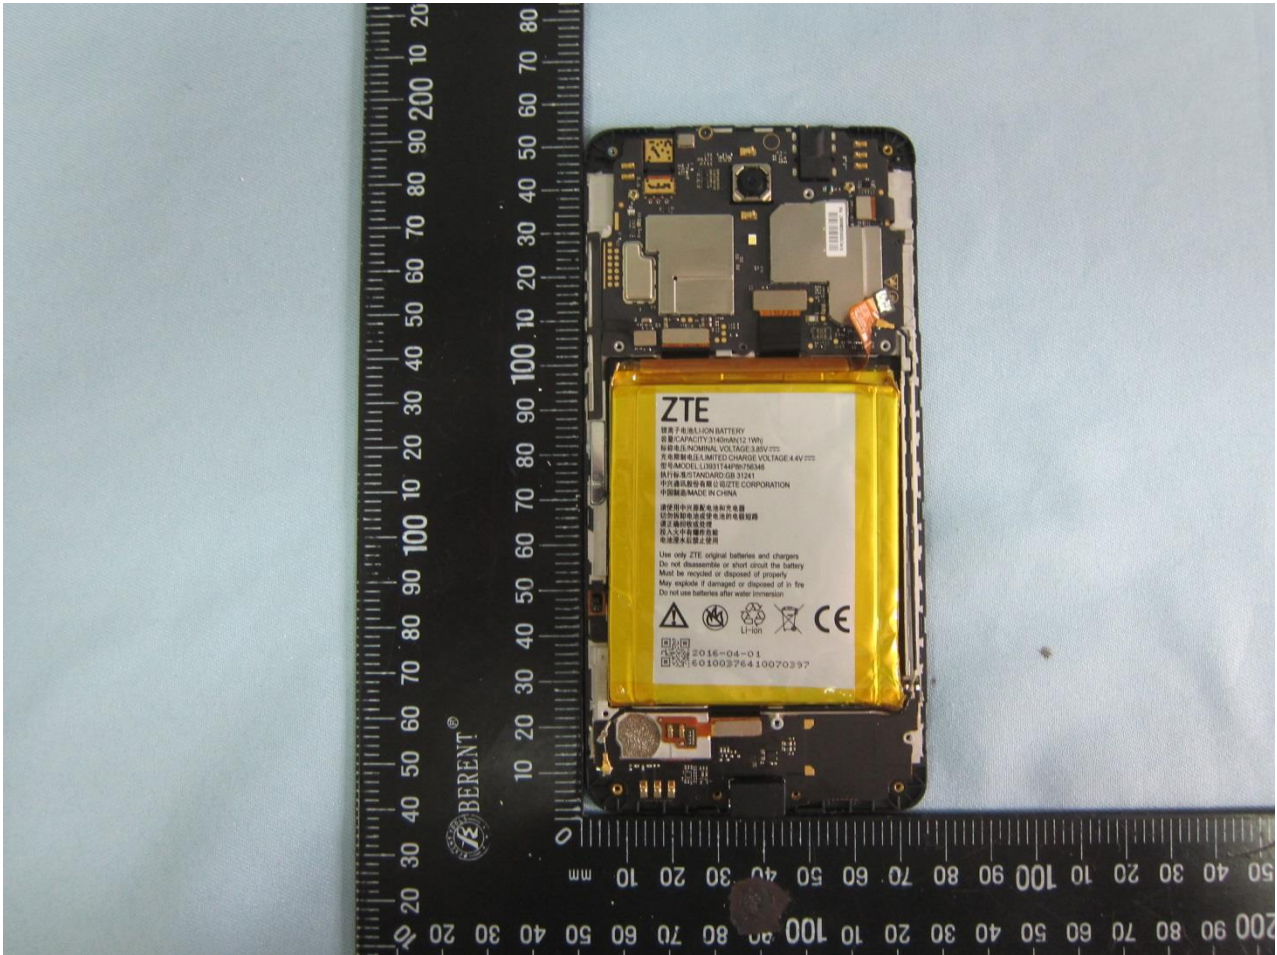

Brand Name: ZTE / Model Name: Z956