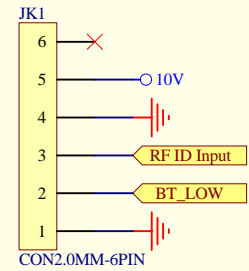

Title			2.4GHz Wireless Camera Schematic		
Size	Number	Revision		1.4_2_C2	
A3	RF - PCB				
Date:	18-Nov-2004	Sheet 1 of 3			
File:	D:\2003-PCB\LAYO\CAR CAMERA\CB_60CB6_CCE_FCC.Ddb				

Title		
2.4GHz Wireless Camera Schematic		
Size	Number	Revision
A3	RF - PCB	1.4_2_C2
Date:	18-Nov-2004	Sheet 2 of 3
File:	D:\2003-PCB\LAYOUT\CAR CAMERA\CB_60CB6_C.CE_FCC.Ddb	

Title			
2.4GHz Wireless Camera Schematic			
Size	Number	Revision	
A4	Power - PCB	1.5_2	
Date:	18-Nov-2004	Sheet 3 of 3	
File:	D:\2003-PCB\LAYOUT\CAR CAMERA\DR-FC13-C CE_FCC.Ddb		