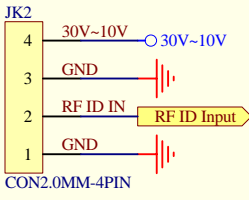

Title			2.4GHz Wireless Camera Schematic		
Size	Number	Revision		1.4_2_C2	
A3	RF - PCB				
Date:	18-Nov-2004	Sheet 1 of 3			
File:	D:\2003-PCB\LAYO\CAR CAMERA\CB_60CB6_CCE_FCC.Ddb				

Title		
2.4GHz Wireless Camera Schematic		
Size	Number	Revision
A3	RF - PCB	1.4_2_C2
Date:	18-Nov-2004	Sheet 2 of 3
File:	D:\2003-PCB\LAYOUT\CAR CAMERA\CB_60CB6_C.CE_FCC.Ddb	

Title			
2.4GHz Wireless Camera Schematic			
Size	Number	Revision	
A4	Power - PCB	1.5_2	
Date:	18-Nov-2004	Sheet 3 of 3	
File:	D:\2003-PCB\LAYOUT\CAR CAMERA\DR-FC13-C CE_FCC.Ddb		