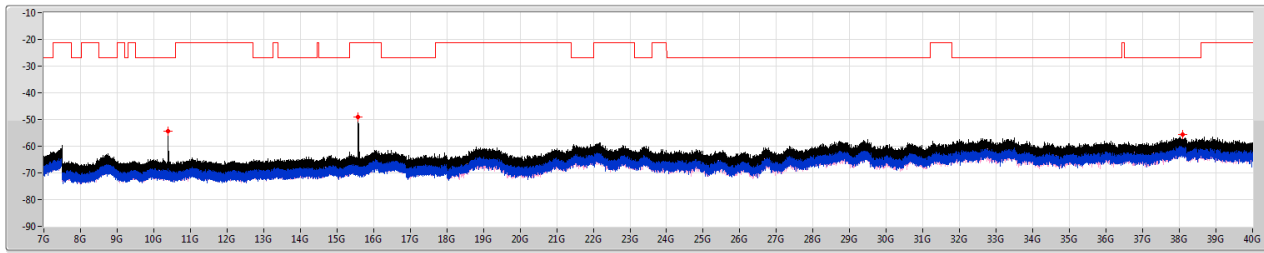

CSE [PK]

5180MHz

5.15-5.25GHz_802.11ax HEW20_RU106_Index53_20MHz_Nss1,(MCS0)_2TX

CSE [AV]

5180MHz

5.15-5.25GHz_802.11ax HEW20_RU106_index53_20MHz_Nss1,(MCS0)_2TX

CSE [PK]

5200MHz