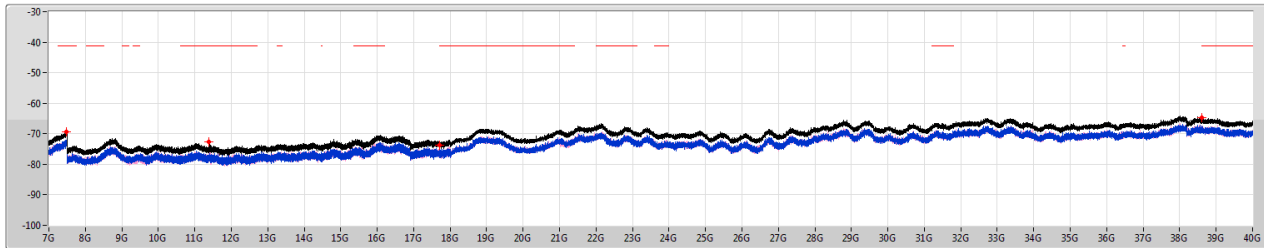

5.47-5.725GHz_802.11ax HEW20_RU26_Index3_20MHz_Nss1,(MCS0)_2TX

CSE [PK]

5700MHz

5.47-5.725GHz_802.11ax HEW20_RU26_Index3_20MHz_Nss1,(MCS0)_2TX

CSE [AV]

5700MHz

5.47-5.725GHz_802.11ax_HEW20_RU26_index3_20MHz_Nss1,(MCS0)_2TX

CSE [PK]

5720MHz Straddle 5.47-5.725GHz

5.47-5.725GHz_802.11ax_HEW20_RU26_index3_20MHz_Nss1,(MCS0)_2TX

CSE [AV]

5720MHz Straddle 5.47-5.725GHz

5.725-5.85GHz_802.11ax_HEW20_RU26_index3_20MHz_Nss1,(MCS0)_2TX