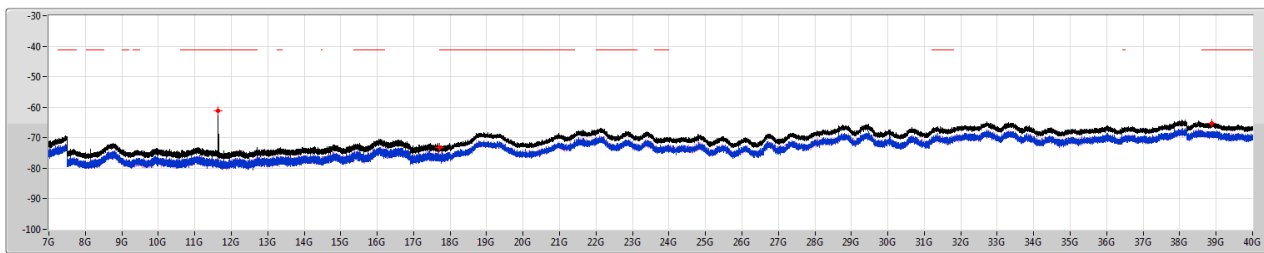

5.725-5.85GHz_802.11ax_HEW20_RU52_Index38_20MHz_Nss1,(MCS0)_2TX

CSE [PK]

5825MHz

5.725-5.85GHz_802.11ax_HEW20_RU52_Index38_20MHz_Nss1,(MCS0)_2TX

CSE [AV]

5825MHz

5.15-5.25GHz_802.11ax HEW20_RU106_Index53_20MHz_Nss1,(MCS0)_2TX