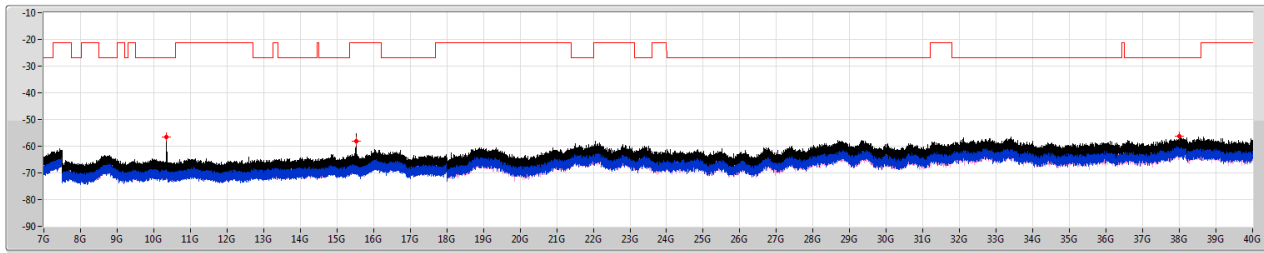

5.15-5.25GHz_802.11ax HEW20_RU106_Index53_20MHz_Nss1,(MCS0)_2TX

CSE [PK]

5180MHz