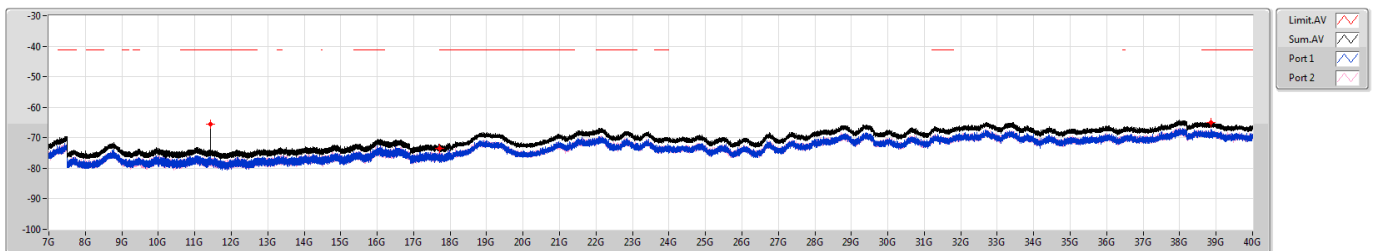

CSE [PK]

5720MHz Straddle 5.47-5.725GHz

5.47-5.725GHz_802.11ax_HEW20_RU26_index3_20MHz_Nss1,(MCS0)_2TX

CSE [AV]

5720MHz Straddle 5.47-5.725GHz

5.725-5.85GHz_802.11ax_HEW20_RU26_index3_20MHz_Nss1,(MCS0)_2TX