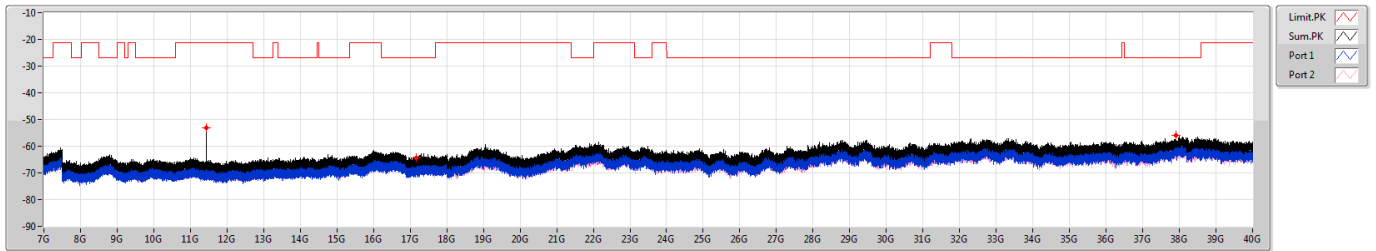

5.47-5.725GHz_802.11ax HEW20_RU26_Index3_20MHz_Nss1,(MCS0)_2TX

CSE [PK]

5700MHz

5.47-5.725GHz_802.11ax HEW20_RU26_Index3_20MHz_Nss1,(MCS0)_2TX

CSE [AV]

5700MHz

5.47-5.725GHz_802.11ax_HEW20_RU26_index3_20MHz_Nss1,(MCS0)_2TX

CSE [PK]

5720MHz Straddle 5.47-5.725GHz

5.47-5.725GHz_802.11ax_HEW20_RU26_index3_20MHz_Nss1,(MCS0)_2TX

CSE [AV]

5720MHz Straddle 5.47-5.725GHz

5.725-5.85GHz_802.11ax_HEW20_RU26_index3_20MHz_Nss1,(MCS0)_2TX