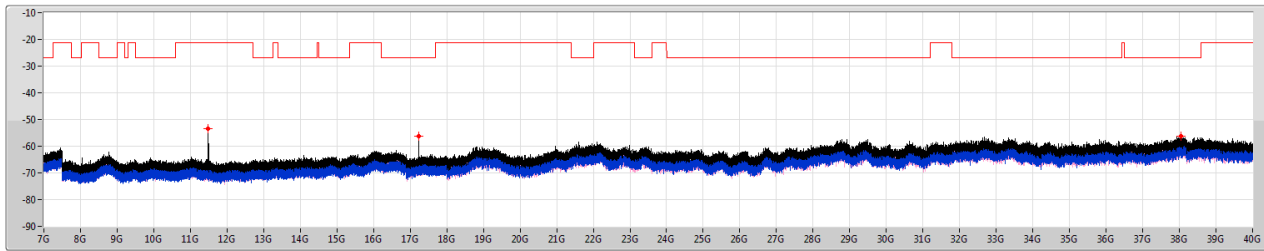

5.725-5.85GHz_802.11ax_HEW20_RU26_index3_20MHz_Nss1,(MCS0)_2TX

CSE [PK]

5745MHz

Limit.PK ☒

Sum.PK ☒

Port 1 ☒

Port 2 ☒

F-Start(Hz)	F-Stop(Hz)	RBW(Hz)	Type	Freq(Hz)	Psum(dBm)	P1(dBm)	P2(dBm)
7G	18G	1M	PK	11.48594G	-53.35	-65.04	-53.66
7G	18G	1M	PK	17.22863G	-56.35	-67.26	-56.72
18G	40G	1M	PK	38.04406G	-56.38	-68.39	-60.68

5.725-5.85GHz_802.11ax_HEW20_RU26_index3_20MHz_Nss1,(MCS0)_2TX

CSE [AV]

5745MHz