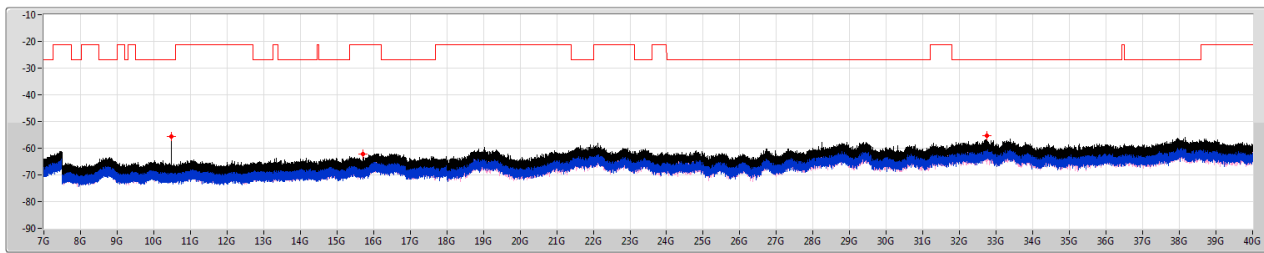

5.15-5.25GHz_802.11ax_HEW20_RU26_Index3_20MHz_Nss1,(MCS0)_2TX

CSE [PK]

5240MHz

Limit.PK ☒

Sum.PK ☒

Port1 ☒

Port2 ☒

F-Start(Hz)	F-Stop(Hz)	RBW(Hz)	Type	Freq(Hz)	Psum(dBm)	P1(dBm)	P2(dBm)
7G	18G	1M	PK	10.47428G	-55.70	-66.13	-56.11
7G	18G	1M	PK	15.71131G	-62.04	-69.25	-62.95
18G	40G	1M	PK	32.75444G	-55.23	-61.13	-56.52

5.15-5.25GHz_802.11ax_HEW20_RU26_Index3_20MHz_Nss1,(MCS0)_2TX

CSE [AV]

5240MHz