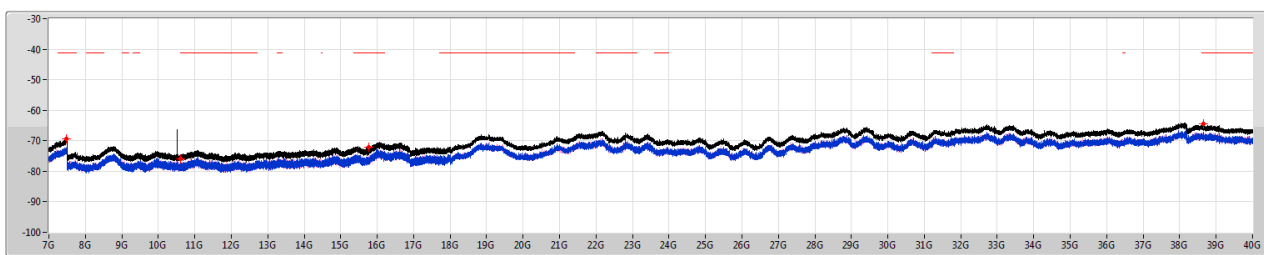

5.25-5.35GHz_802.11ax_HEW20_RU26_Index3_20MHz_Nss1,(MCS0)_2TX

CSE [PK]

5260MHz

5.25-5.35GHz_802.11ax_HEW20_RU26_Index3_20MHz_Nss1,(MCS0)_2TX

CSE [AV]

5260MHz

5.25-5.35GHz_802.11ax_HEW20_RU26_Index3_20MHz_Nss1,(MCS0)_2TX