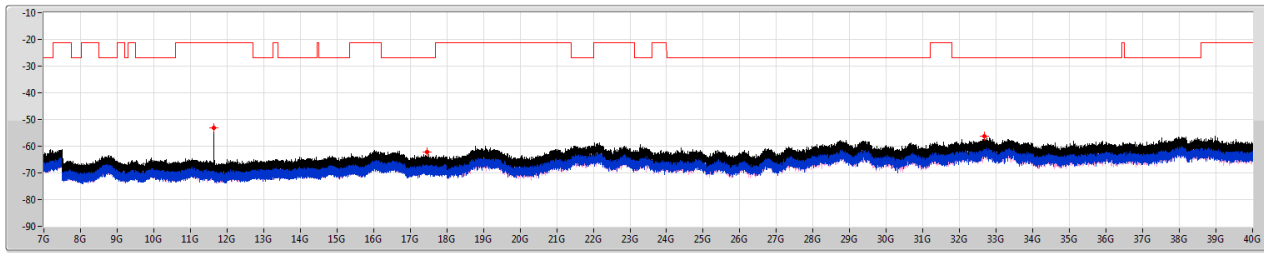

5.725-5.85GHz_802.11ax_HEW20_RU52_Index38_20MHz_Nss1,(MCS0)_2TX

CSE [PK]

5825MHz