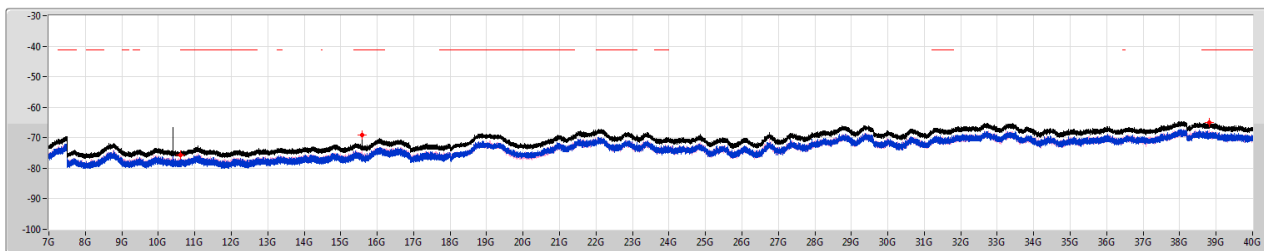

5.15-5.25GHz_802.11ax HEW20_RU26_Index3_20MHz_Nss1,(MCS0)_2TX

CSE [PK]

5200MHz

5.15-5.25GHz_802.11ax HEW20_RU26_Index3_20MHz_Nss1,(MCS0)_2TX

CSE [AV]

5200MHz

5.15-5.25GHz_802.11ax_HEW20_RU26_Index3_20MHz_Nss1,(MCS0)_2TX