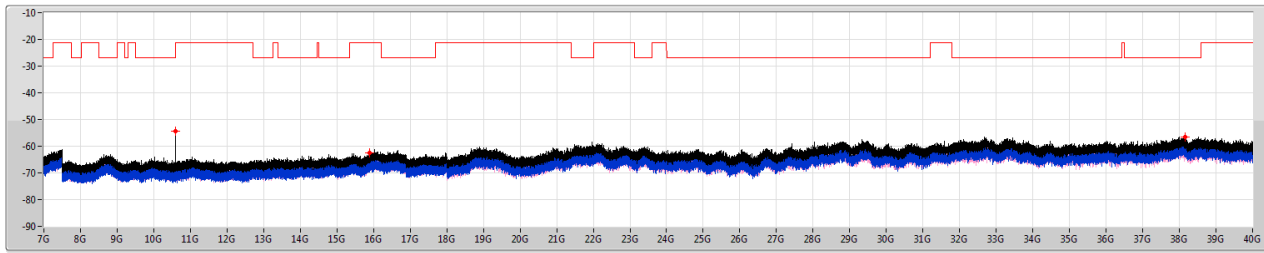

5.25-5.35GHz_802.11ax_HEW20_RU26_Index3_20MHz_Nss1,(MCS0)_2TX

CSE [PK]

5300MHz

Limit.PK ☒

Sum.PK ☒

Port1 ☒

Port2 ☒

F-Start(Hz)	F-Stop(Hz)	RBW(Hz)	Type	Freq(Hz)	Psum(dBm)	P1(dBm)	P2(dBm)
7G	18G	1M	PK	10.59631G	-54.40	-63.86	-54.92
7G	18G	1M	PK	15.89178G	-62.63	-65.21	-66.11
18G	40G	1M	PK	38.16575G	-56.56	-61.28	-58.35

5.25-5.35GHz_802.11ax_HEW20_RU26_Index3_20MHz_Nss1,(MCS0)_2TX

CSE [AV]

5300MHz