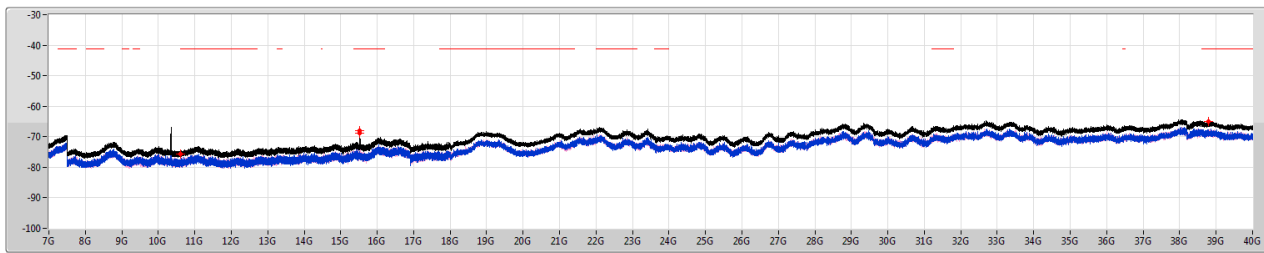

CSE [PK]

5180MHz

5.15-5.25GHz_802.11ax HEW20_RU106_Index53_20MHz_Nss1,(MCS0)_2TX

CSE [AV]

5180MHz

5.15-5.25GHz_802.11ax HEW20_RU106_index53_20MHz_Nss1,(MCS0)_2TX

CSE [PK]

5200MHz