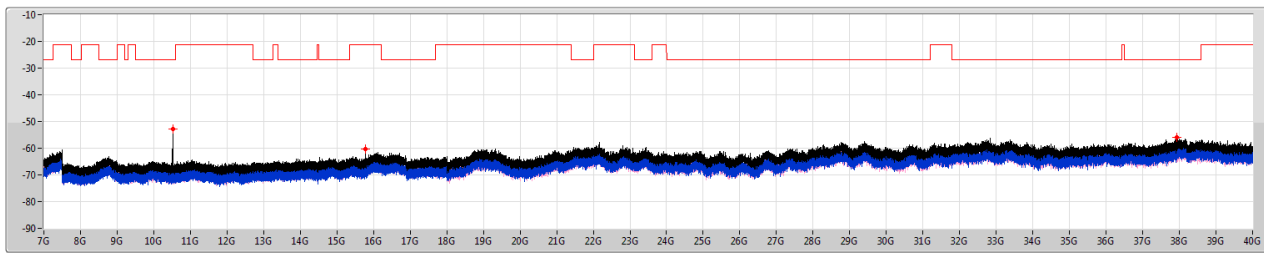

5.25-5.35GHz_802.11ax_HEW20_RU26_Index3_20MHz_Nss1,(MCS0)_2TX

CSE [PK]

5260MHz