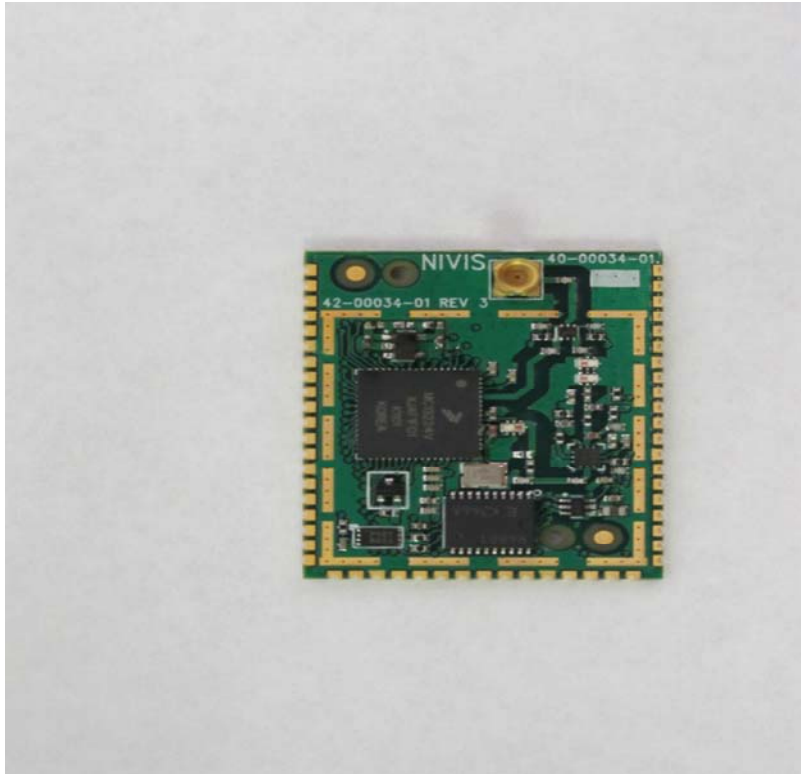

## Annex 2 - Internal Photographs

Photo 1 Unshielded Top View

Photo 2 Semi-unshielded Top View

US Tech  
Client  
Issue Date  
Model:  
FCC ID:  
IC ID:

11-0207  
Nivis, LLC  
10-06-2011  
VN310  
SQB-VN3104034R5  
6546A-VN3104034R5

Photo 3 Bottom View