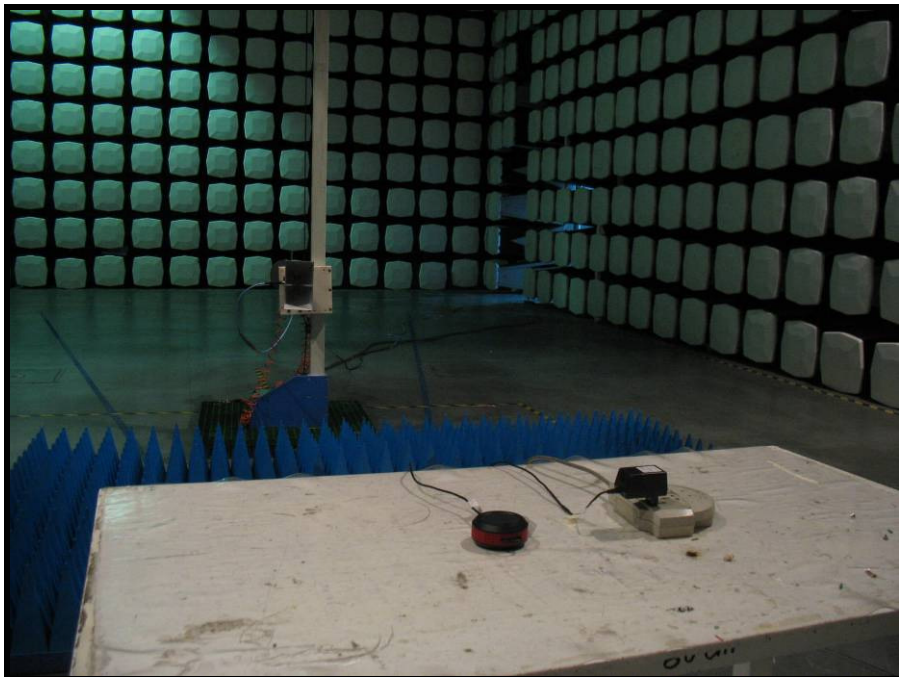

Test Setup Photos

Radiated Spurious Emission Test Setup

30 MHz to 1 GHz:

Above 1 GHz:

Conducted Emission Test Setup