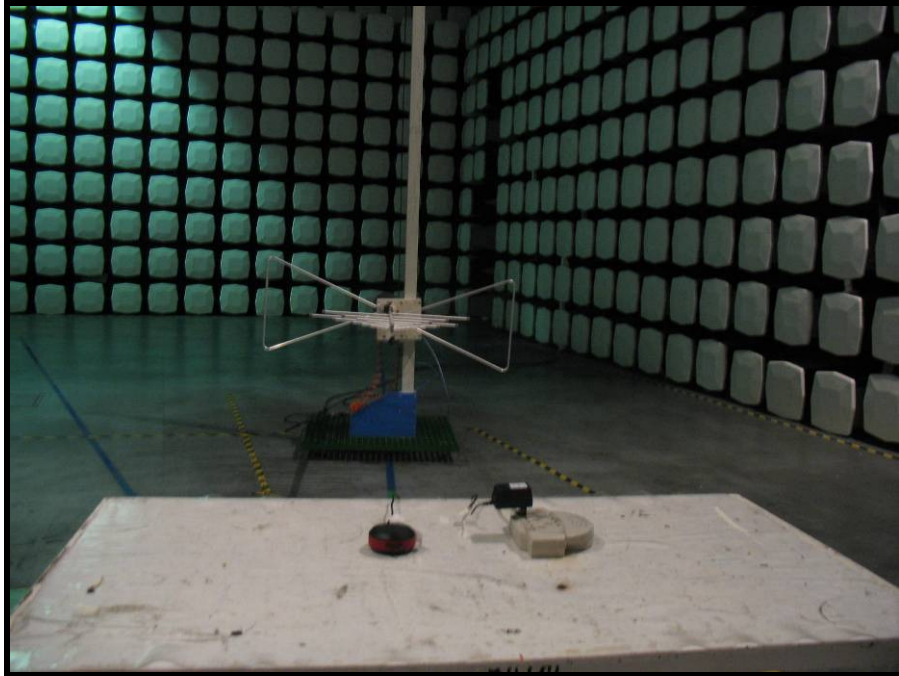

Test Setup Photos

Radiated Spurious Emission Test Setup

30 MHz to 1 GHz:

Above 1 GHz:

Conducted Emission Test Setup