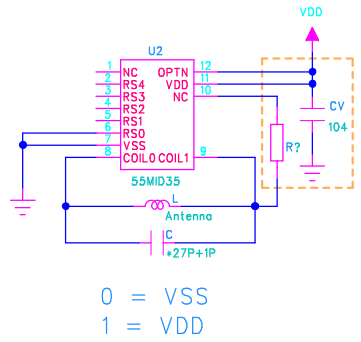

REV	CHANGE	APPROVED

0 = VSS  
1 = VDD

OPT	RS4	RS3	RS2	RS1	RS0	Instrument	TBno.
1	1	0	0	0	0	Rhy Guitar	(T01)
1	1	0	0	1	0	Base	(T02)
1	0	0	0	1	0	Drum	(T03)
1	0	0	1	1	0	Keyboard	(T04)
1	0	1	0	0	0	Lead Guitar	(T05)
1	0	1	0	1	0	String	(T06)
1	0	1	1	0	0	Vox	(T07)

REV	CHANGE	APPROVED

6 5 4 3 2 1

D  
C  
B  
A