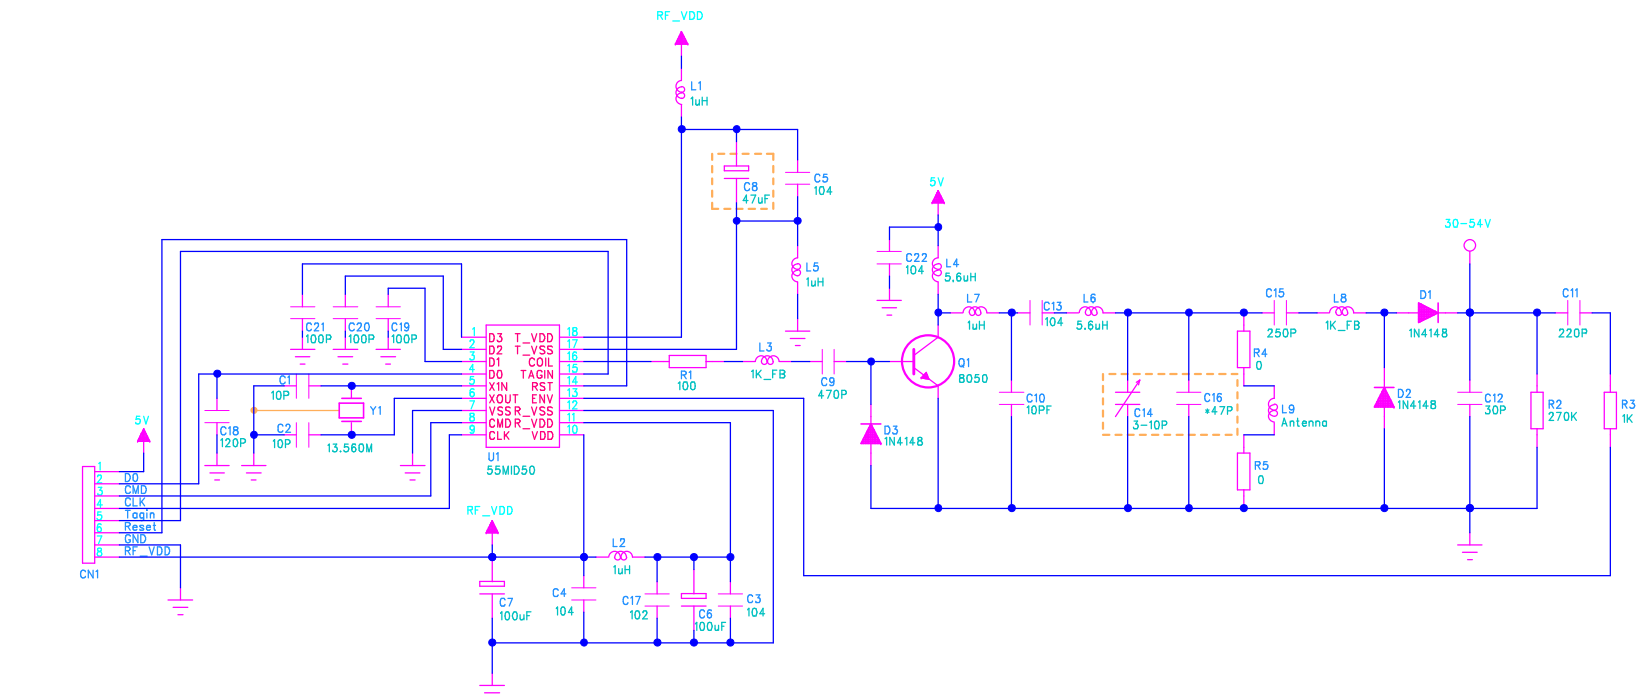

REV	CHANGE	APPROVED

0 = VSS  
1 = VDD

OPT	RS4	RS3	RS2	RS1	RS0	Instrument	TBno.
1	1	0	0	0	0	Rhy Guitar	(T01)
1	1	0	0	1	0	Base	(T02)
1	0	0	0	1	0	Drum	(T03)
1	0	0	1	1	0	Keyboard	(T04)
1	0	1	0	0	0	Lead Guitar	(T05)
1	0	1	0	1	0	String	(T06)
1	0	1	1	0	0	Vox	(T07)

REV	CHANGE	APPROVED

6 5 4 3 2 1

D  
C  
B  
A