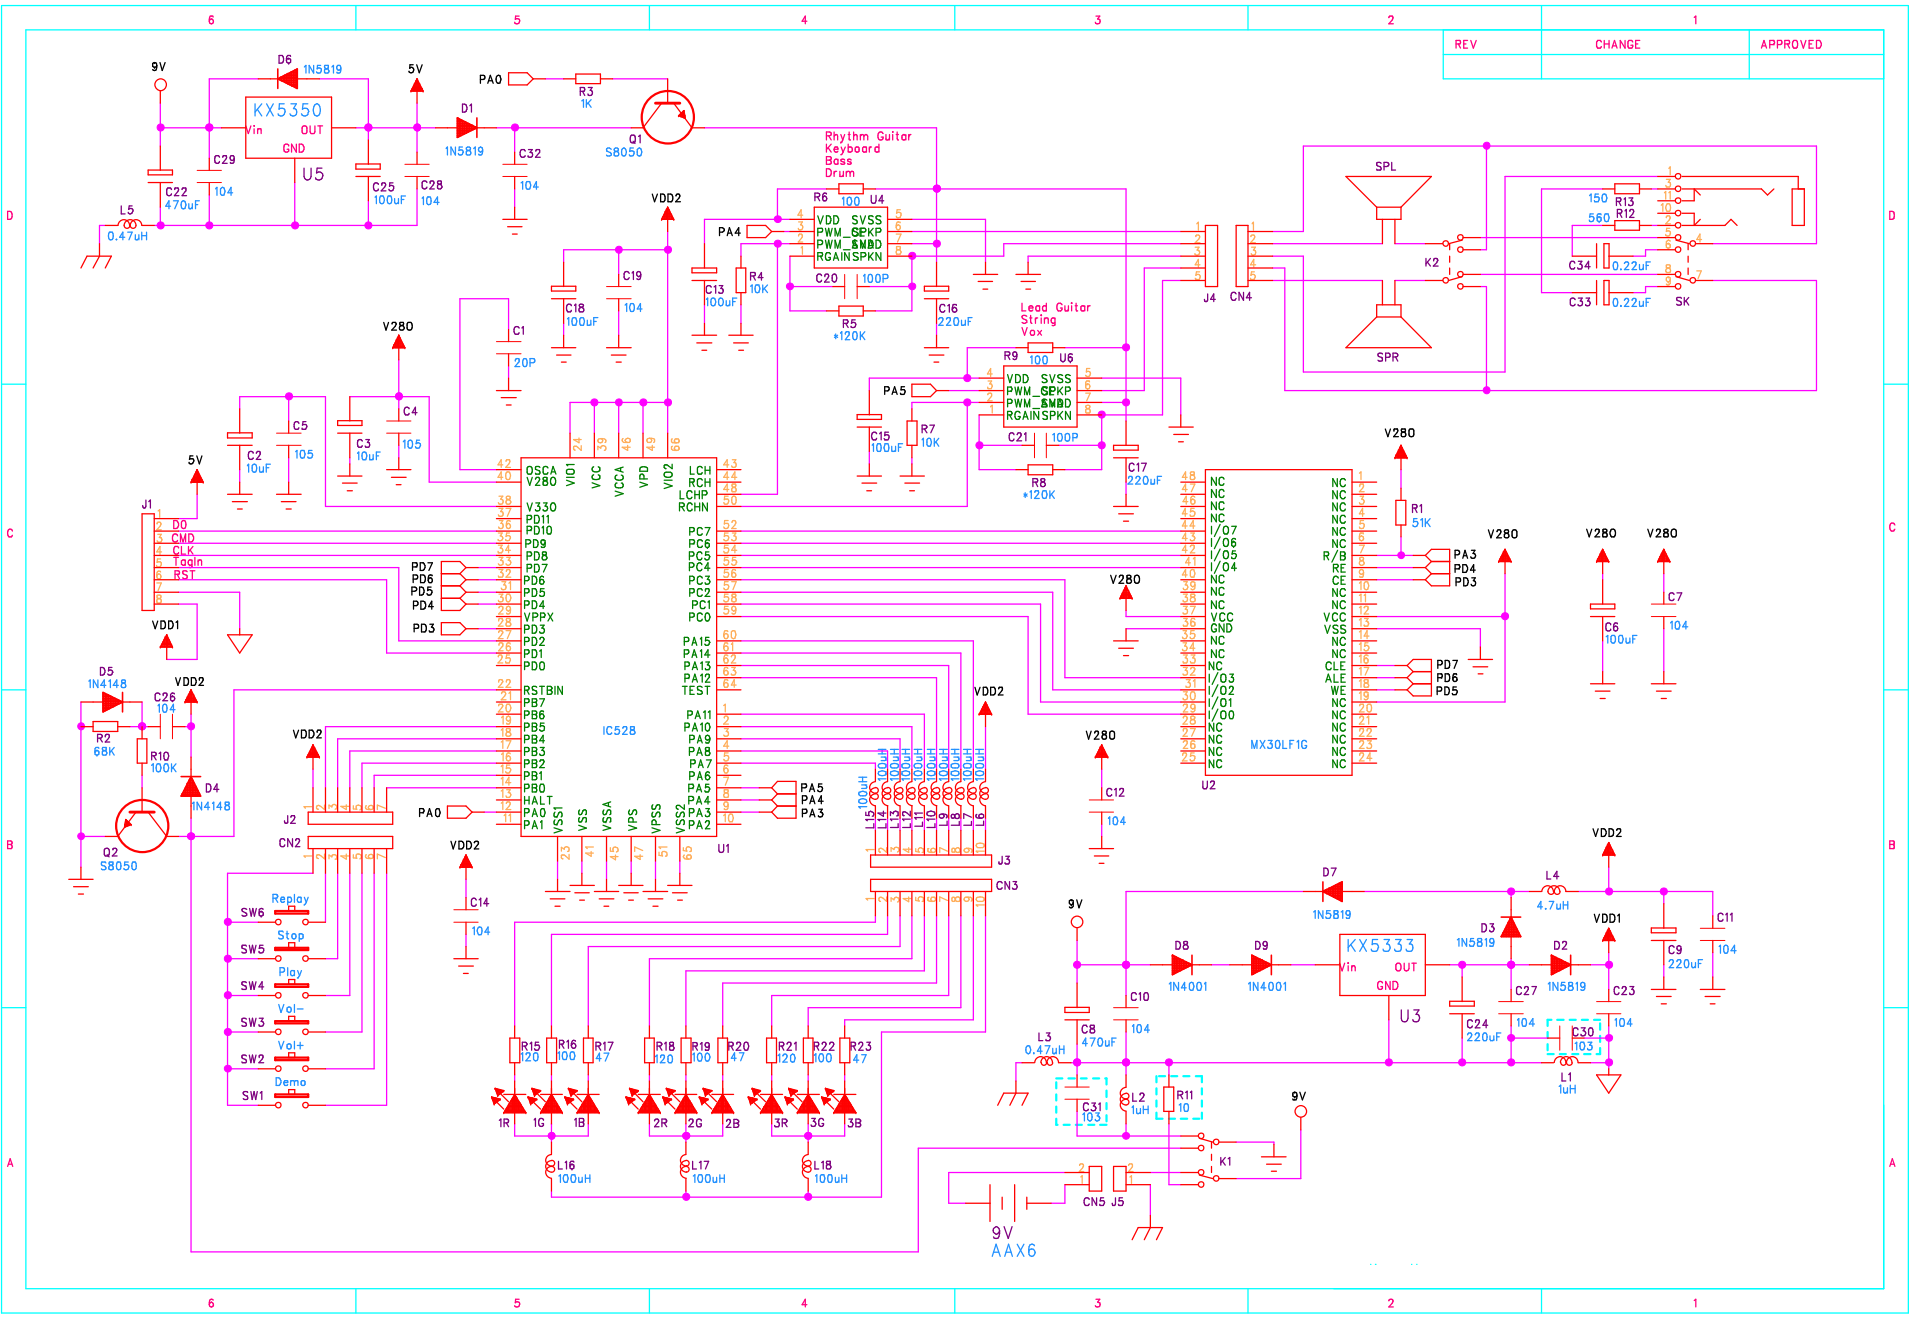

REV	CHANGE	APPROVED

0 = VSS  
1 = VDD

OPT	RS4	RS3	RS2	RS1	RS0	Instrument	TBno.
1	1	0	0	0	0	Rhy Guitar	(T01)
1	1	0	0	1	0	Base	(T02)
1	0	0	0	1	0	Drum	(T03)
1	0	0	1	1	0	Keyboard	(T04)
1	0	1	0	0	0	Lead Guitar	(T05)
1	0	1	0	1	0	String	(T06)
1	0	1	1	0	0	Vox	(T07)

REV	CHANGE	APPROVED

6 5 4 3 2 1

D  
C  
B  
A