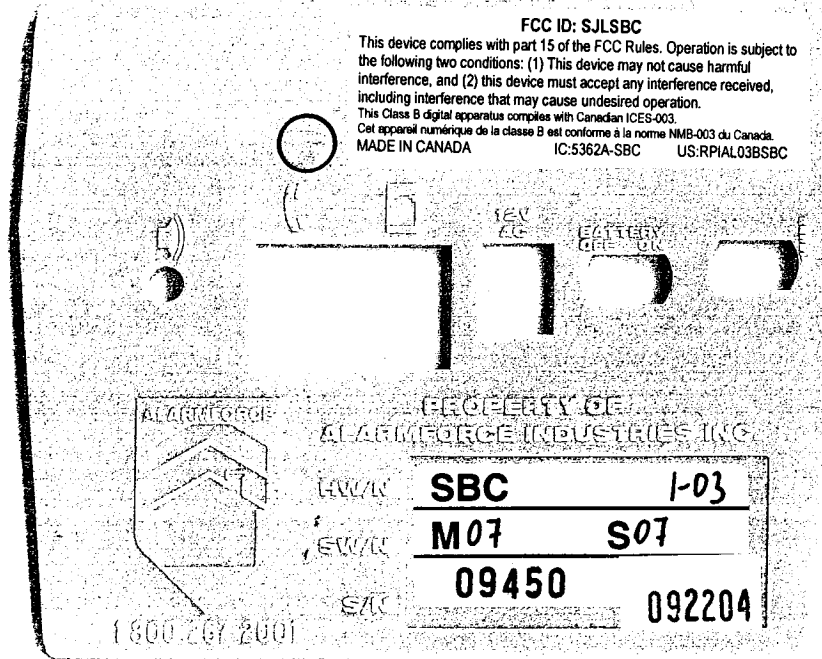

EXHIBIT E
(FCC Ref. 2.1033(b)(7))

"Photographs"

FCC LABELING ON EQUIPMENT

The FCC statement label will be silk screened as shown onto the back plate using a 6pt. Arial Narrow font.

The serial number and date code will be on a label.