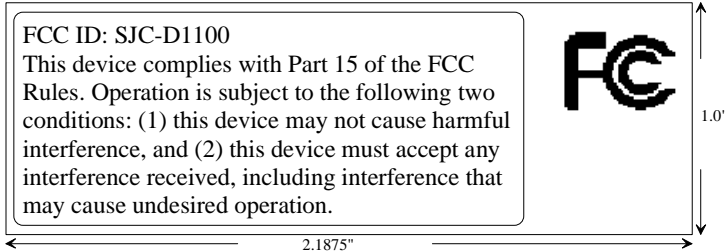

EXHIBIT A - FCC ID LABEL INFORMATION

Proposed FCC ID Label

Specifications: Text is black or white in color and is left justified. Labels are silk-screened and shall be “permanently affixed” at a conspicuous location on the EUT.

Proposed Label Location on EUT

Bottom View of EUT / FCC ID Label